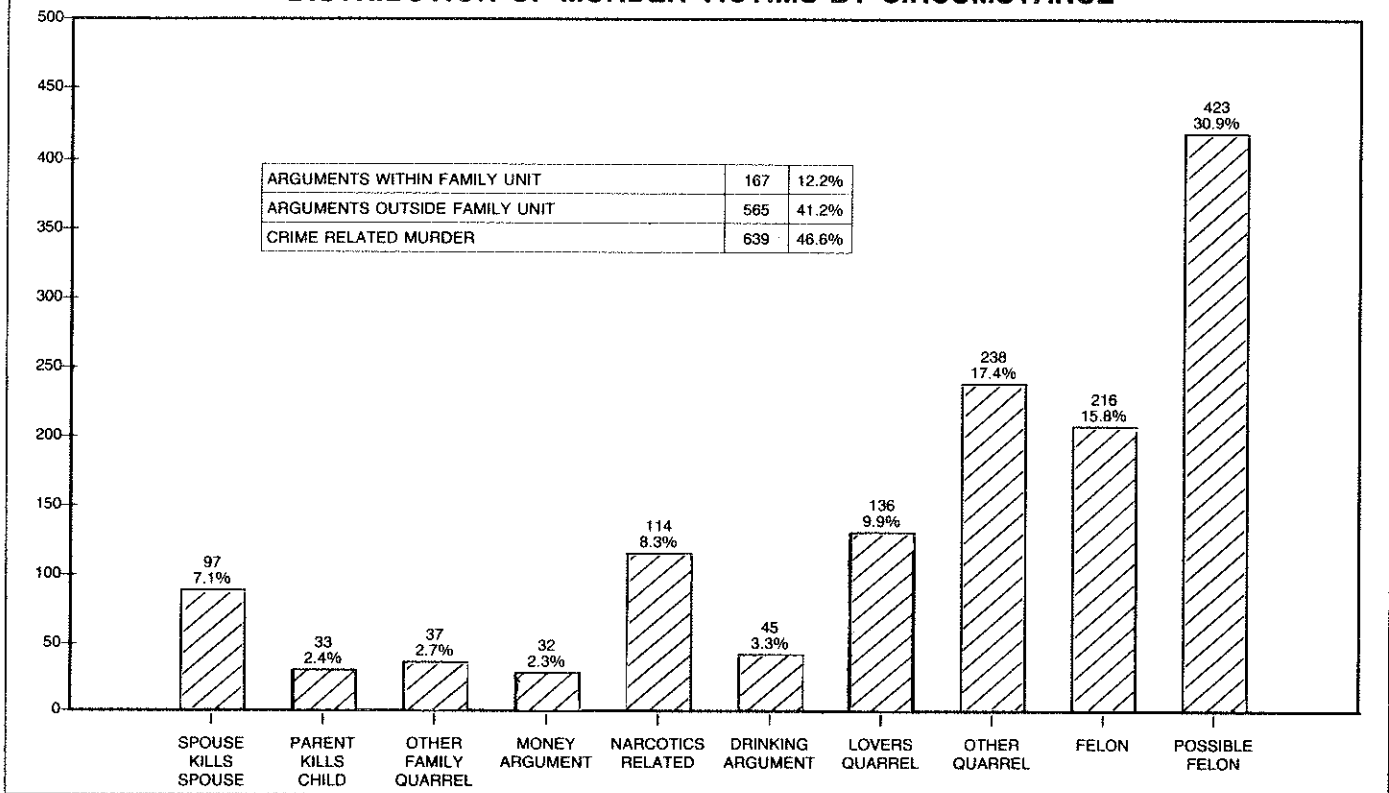

Altercations or quarrels between the victim and perpetrator, including money quarrels, lovers' quarrels and drinking quarrels, accounted for 15.5 percent of all murders reported during the year 1986. Lovers' quarrels recorded the highest involvement, accounting for 9.9 percent of the total murders.

NUMBER AND PERCENT BY TYPE OF WEAPONS USED 1984-1986

TYPE OF WEAPON USED	1984		1985		1986	
	Number	Percent	Number	Percent	Number	Percent
Handgun	486	38.4%	456	35.2%	532	38.8%
Rifle	41	3.2	43	3.3	40	2.9
Shotgun	58	4.6	54	4.2	56	4.1
Knife	220	17.4	218	16.8	244	17.8
Personal	70	5.5	53	4.1	80	5.8
Other	389	30.8	473	36.5	419	30.6
TOTAL*	1,264	100.0%	1,297	100.0%	1,371	100.0%

NUMBER AND PERCENT BY DAY OF WEEK 1984-1986

DAY OF THE WEEK	1984		1985**		1986	
	Number	Percent	Number	Percent	Number	Percent
Sunday	188	14.9%	188	14.5%	223	16.3%
Monday	182	12.0	186	14.3	182	13.3
Tuesday	170	13.4	165	12.7	169	12.3
Wednesday	153	12.1	151	11.6	177	12.9
Thursday	133	10.5	165	12.7	153	11.2
Friday	196	15.5	186	14.3	209	15.2
Saturday	272	21.5	256	19.7	258	18.8
TOTAL*	1,264	100.0%	1,297	100.0%	1,371	100.0%

*Percent distribution may not total 100.0% due to rounding.
**Corrected Data

DISTRIBUTION OF MURDER VICTIMS BY CIRCUMSTANCE

*Percent distribution may not total 100.0 due to rounding.

MURDER VICTIMS BY AGE, SEX, AND RACE — 1986