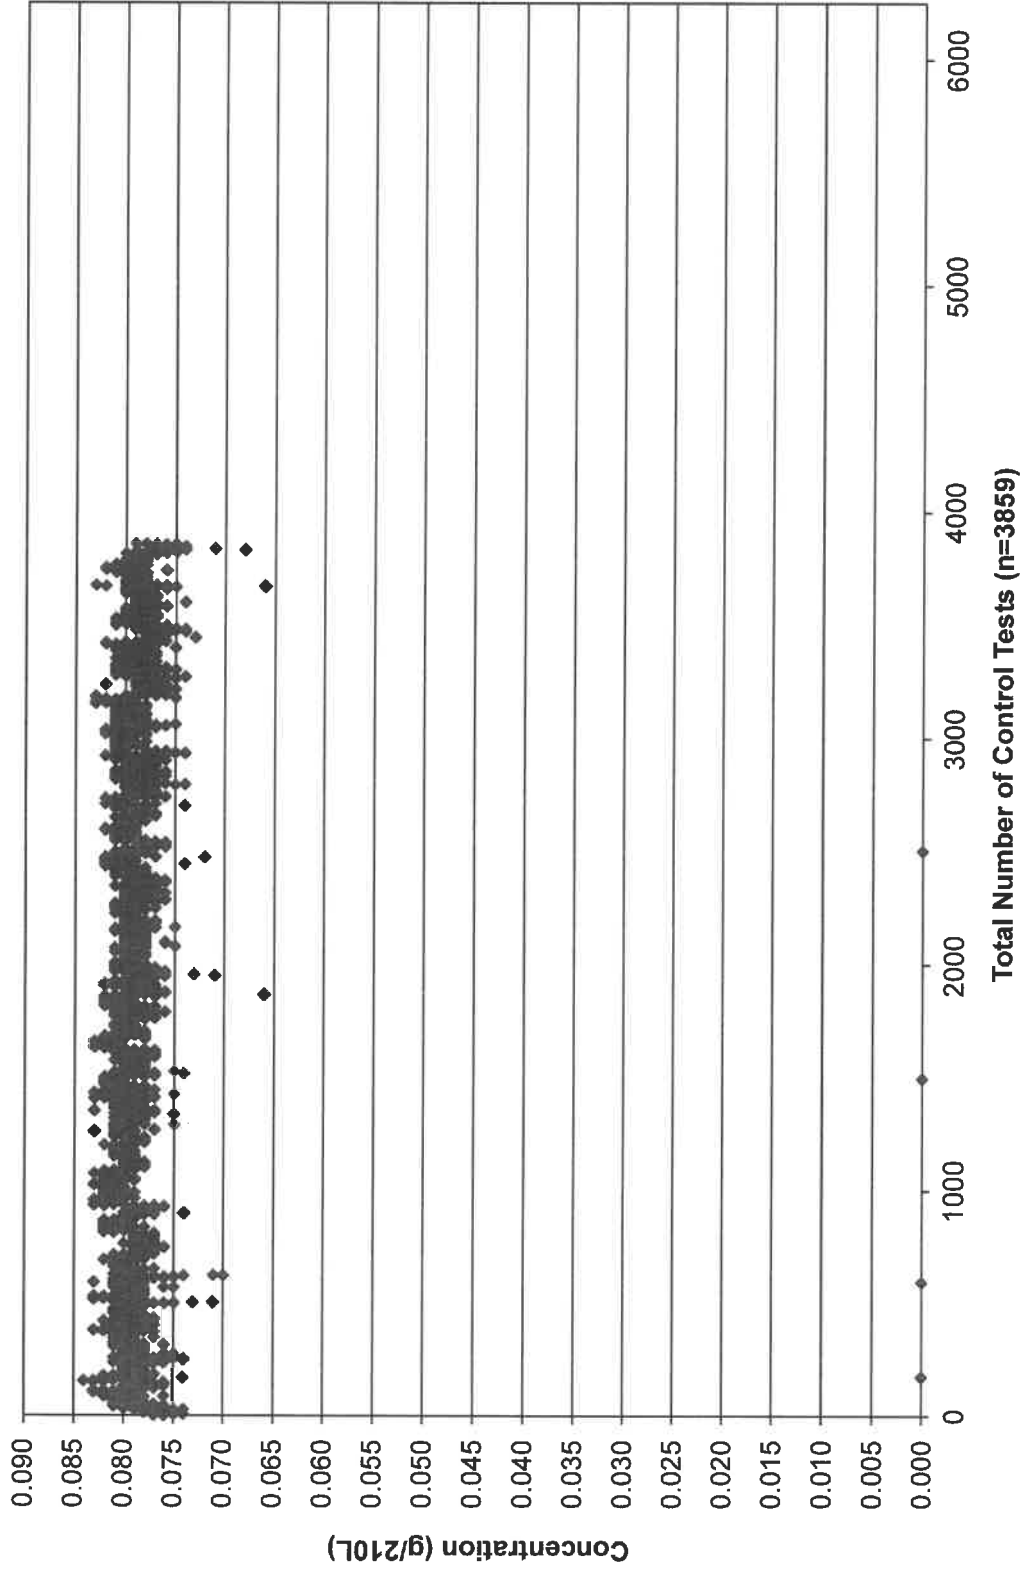

June 2020 Control Tests Flagged Interferent Detect

June 2020 Control Tests Chart (All Control Tests)

Includes Control Tests Flagged Control Outside Tolerance (n=37), Interferent Detect (n=4) and RFI Detect (n=7)

June 2020 Control Tests Flagged Control Outside Tolerance

Total Number Flagged Control Outside Tolerance (n=37)

June 2020 Control Tests Flagged RFI Detect