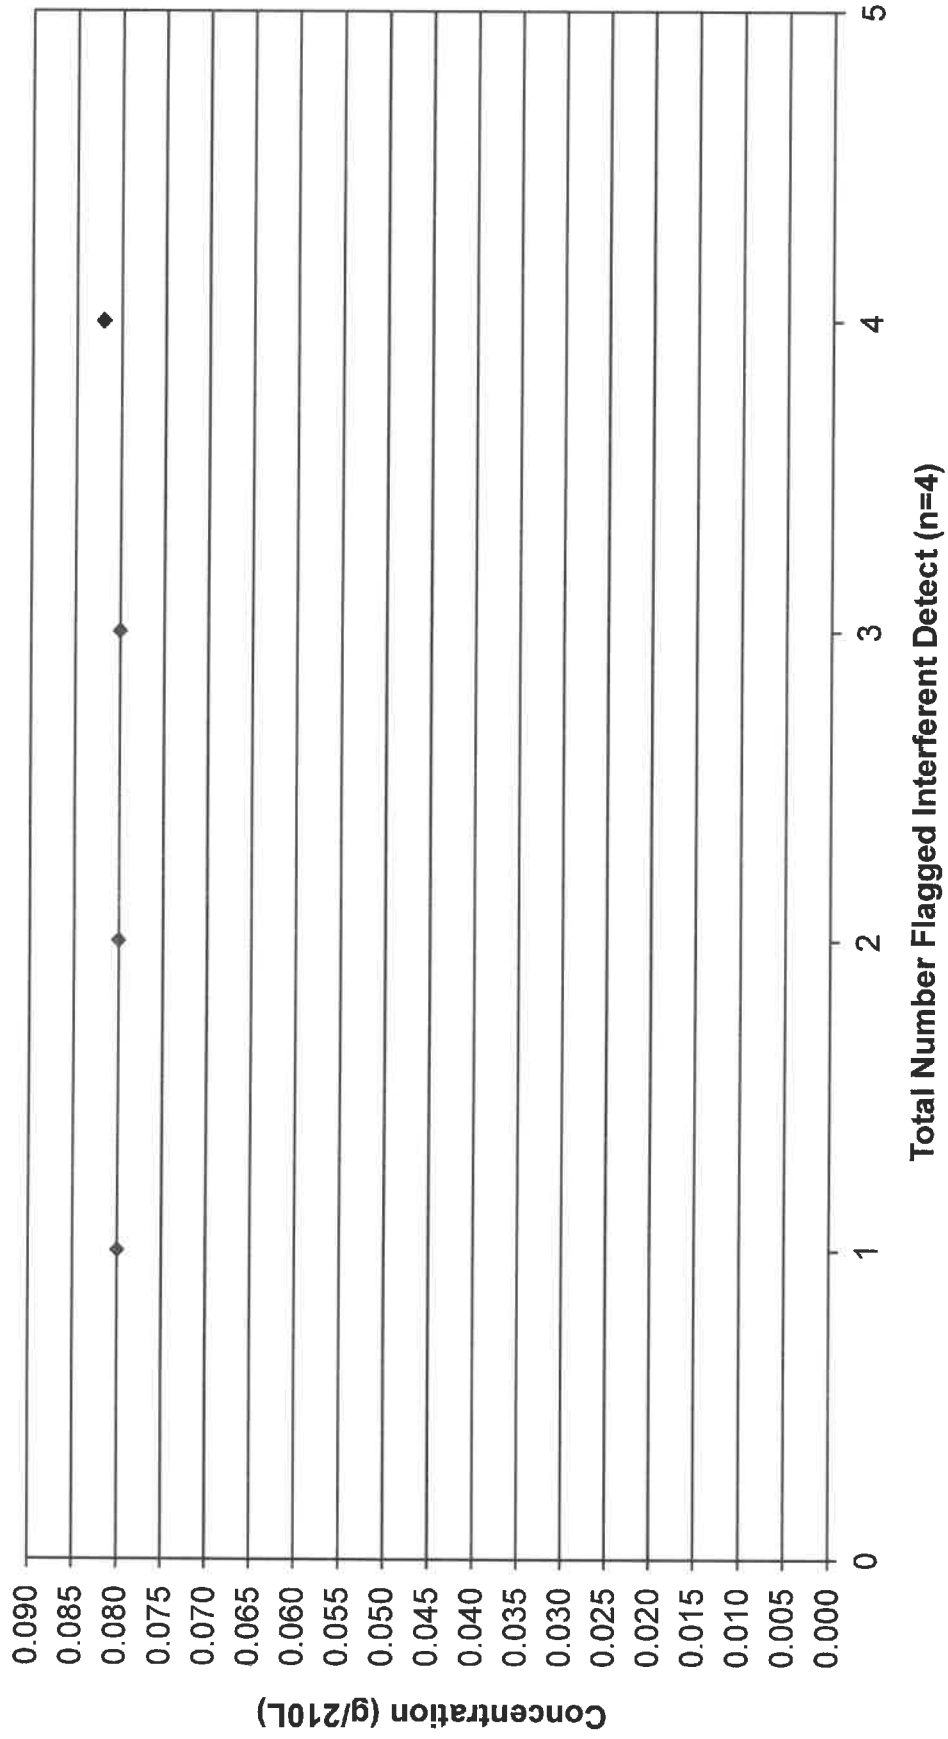

June 2020 Control Tests Flagged Interferent Detect

June 2020 Control Tests Chart (All Control Tests)

Includes Control Tests Flagged Control Outside Tolerance (n=37), Interferent Detect (n=4) and RFI Detect (n=7)

June 2020 Control Tests Flagged Control Outside Tolerance

Total Number Flagged Control Outside Tolerance (n=37)

June 2020 Control Tests Flagged RFI Detect