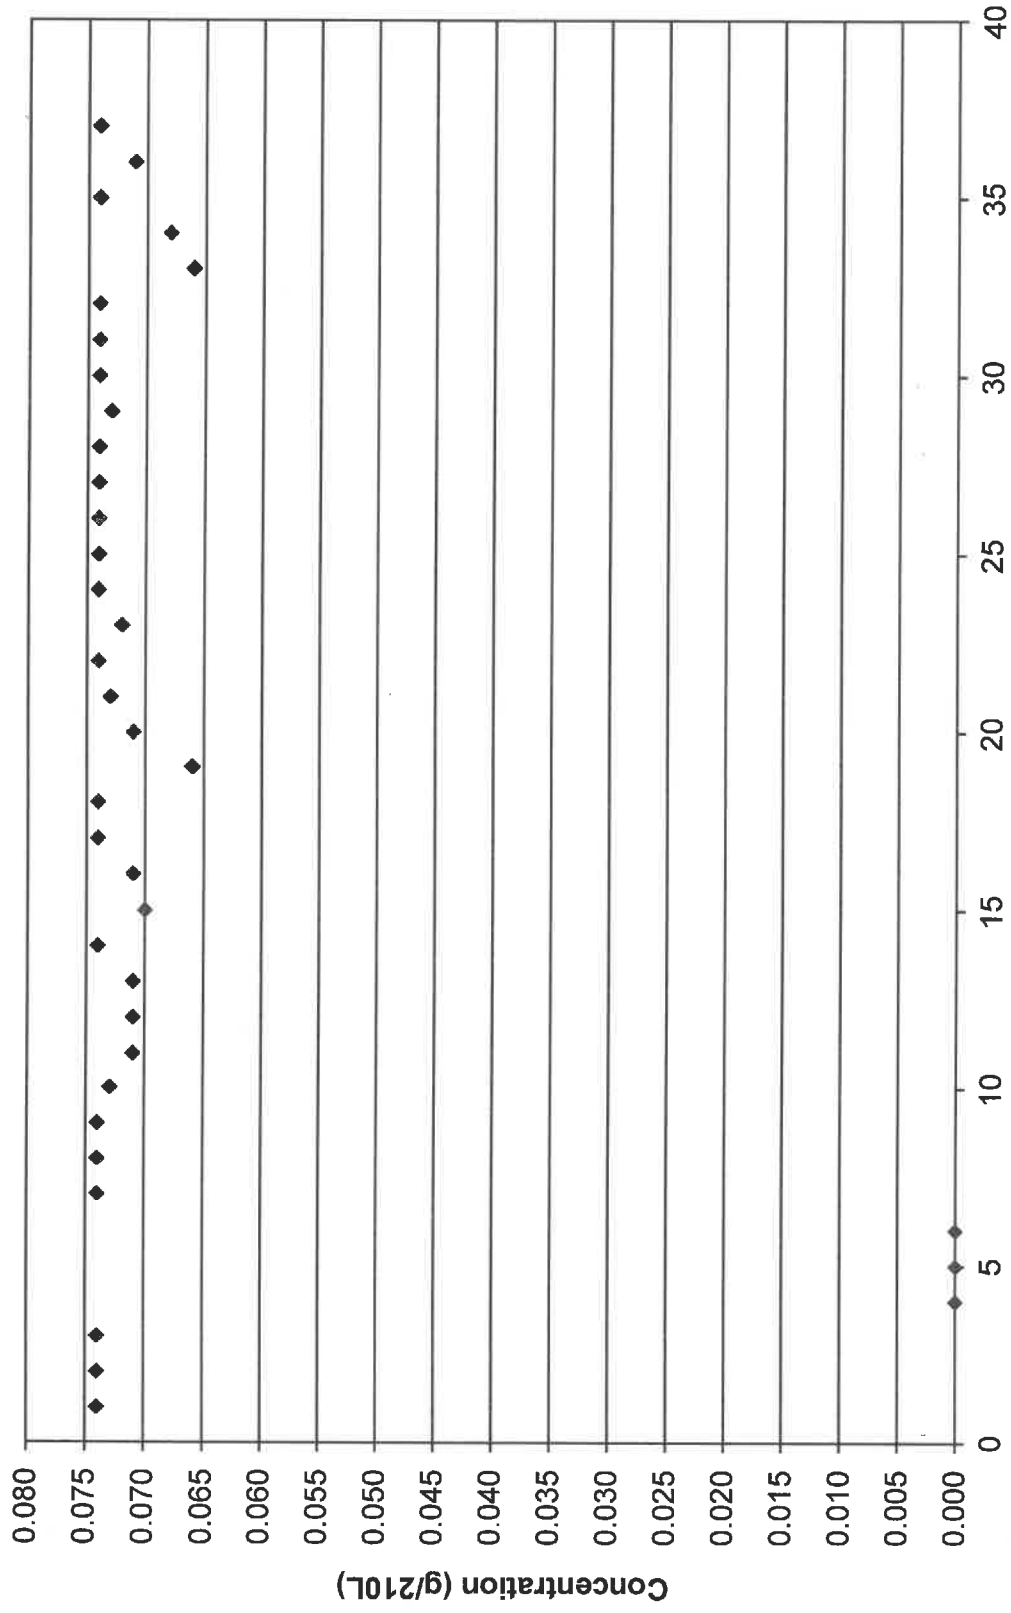

June 2020 Control Tests Flagged Control Outside Tolerance

Total Number Flagged Control Outside Tolerance (n=37)