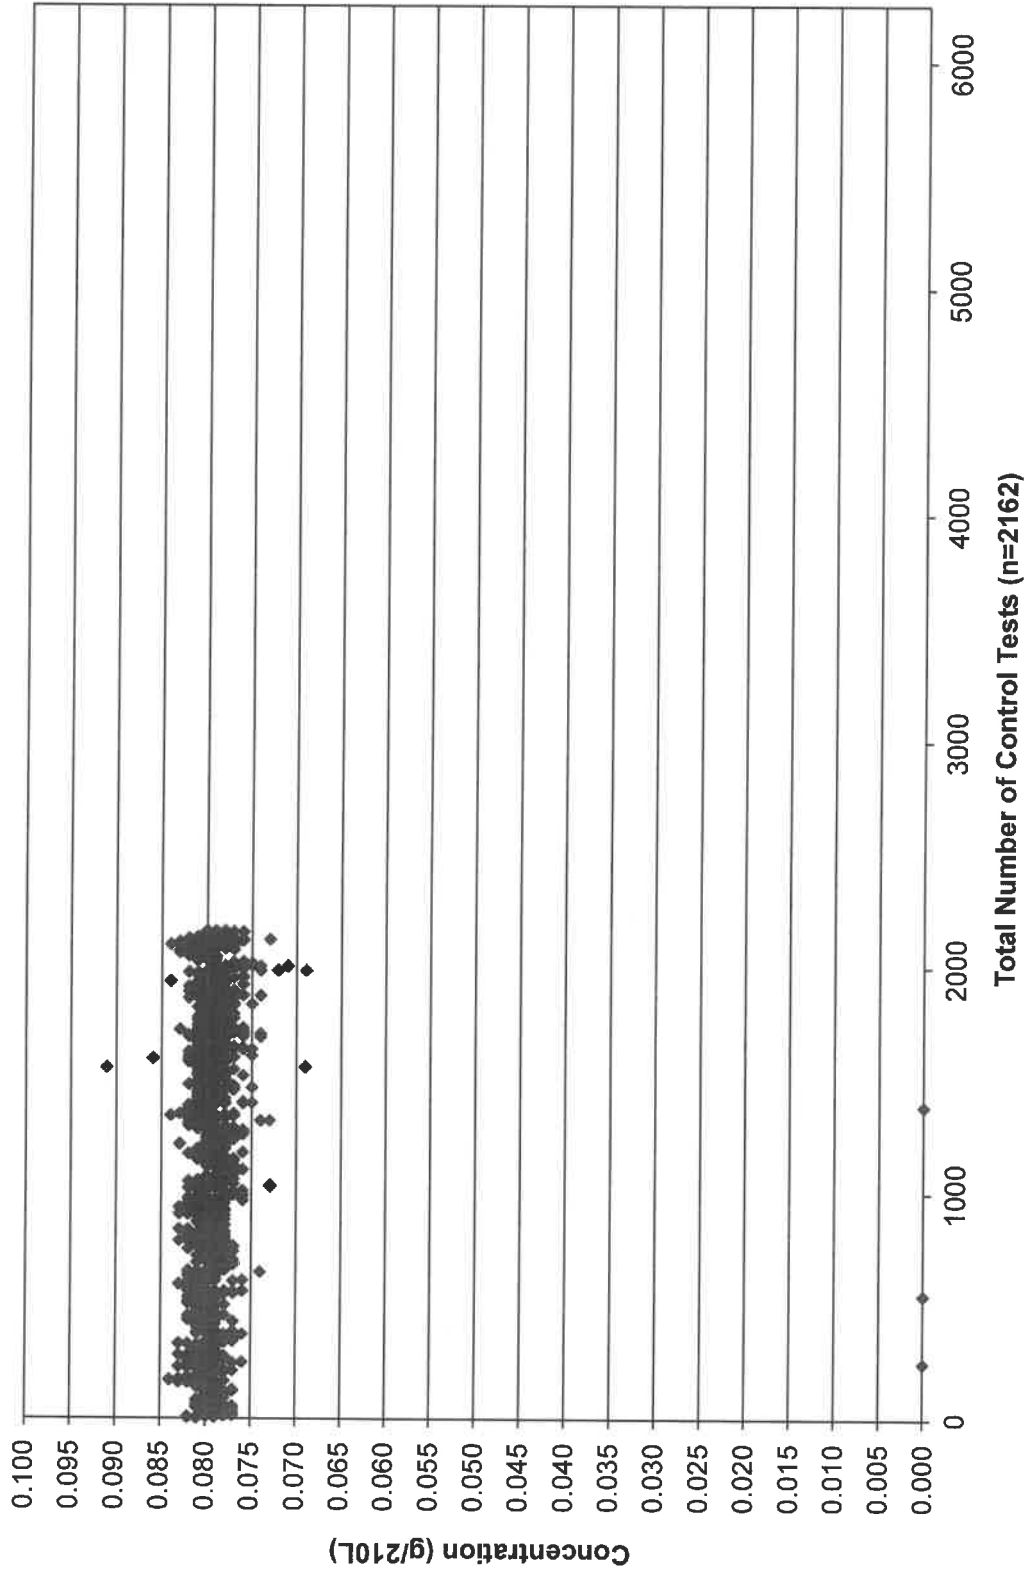

### April 2020 Control Tests Chart (All Control Tests)

Includes Control Tests Flagged Control Outside Tolerance (n=21), Interferent Detect (n=6) and RFI Detect (n=0)