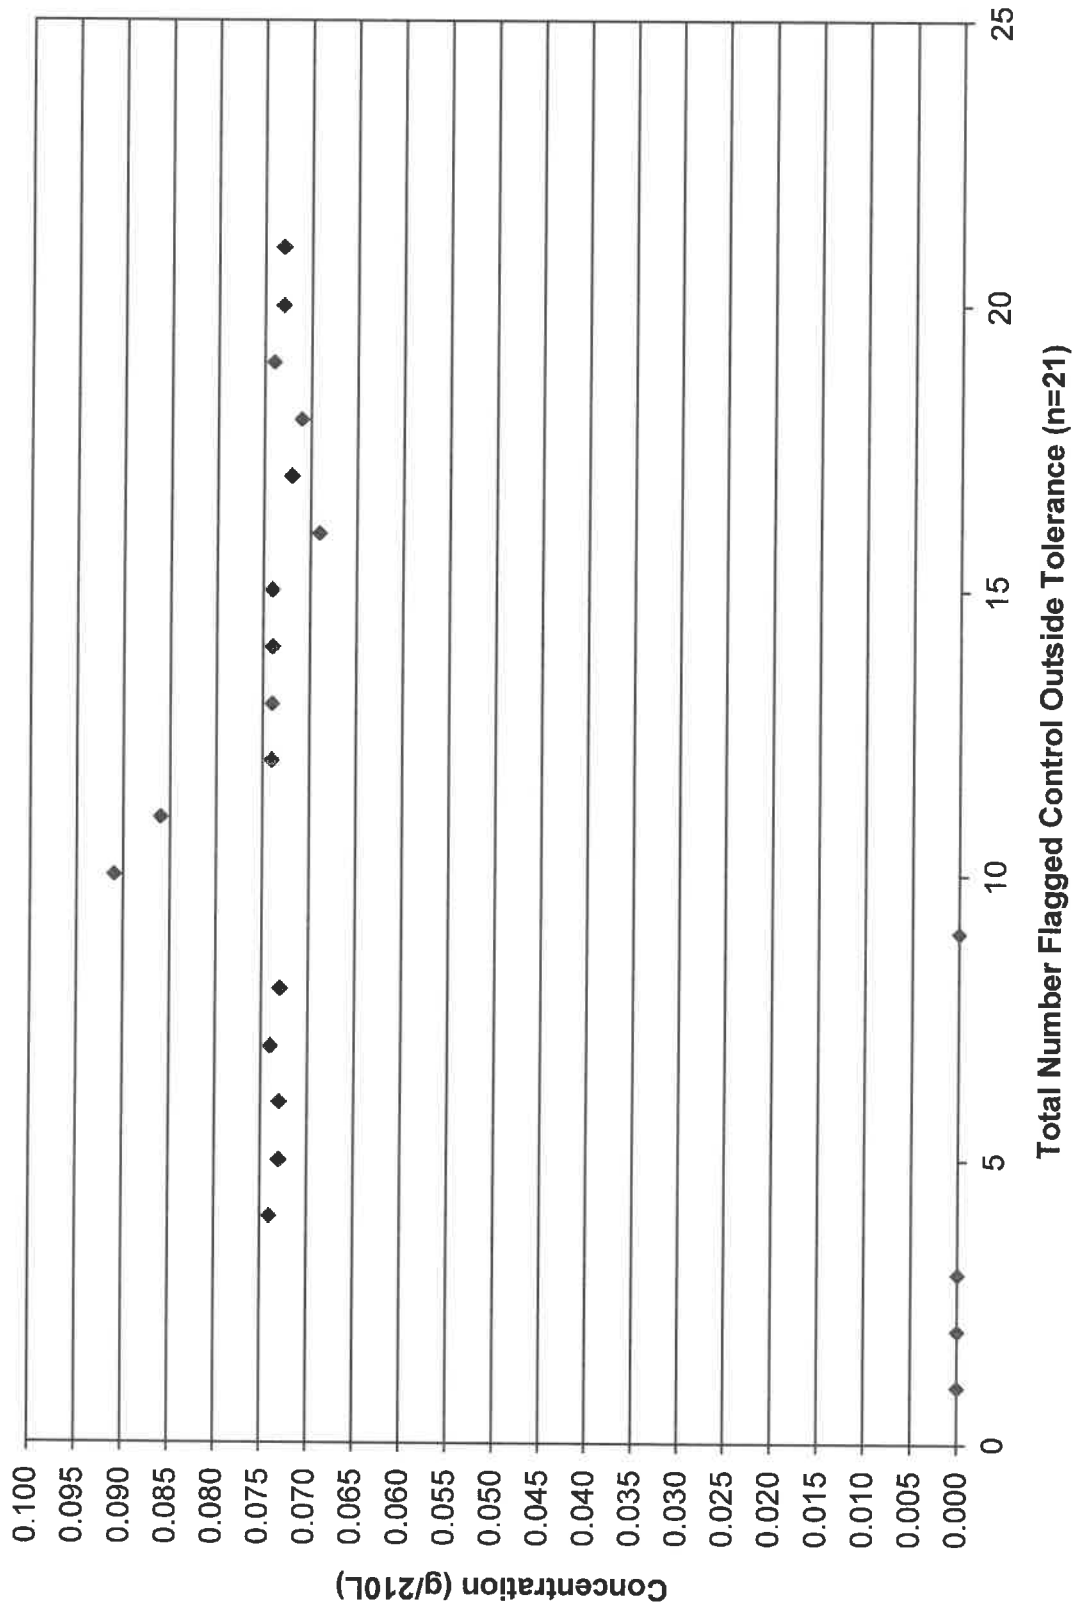

April 2020 Control Tests Flagged Control Outside Tolerance