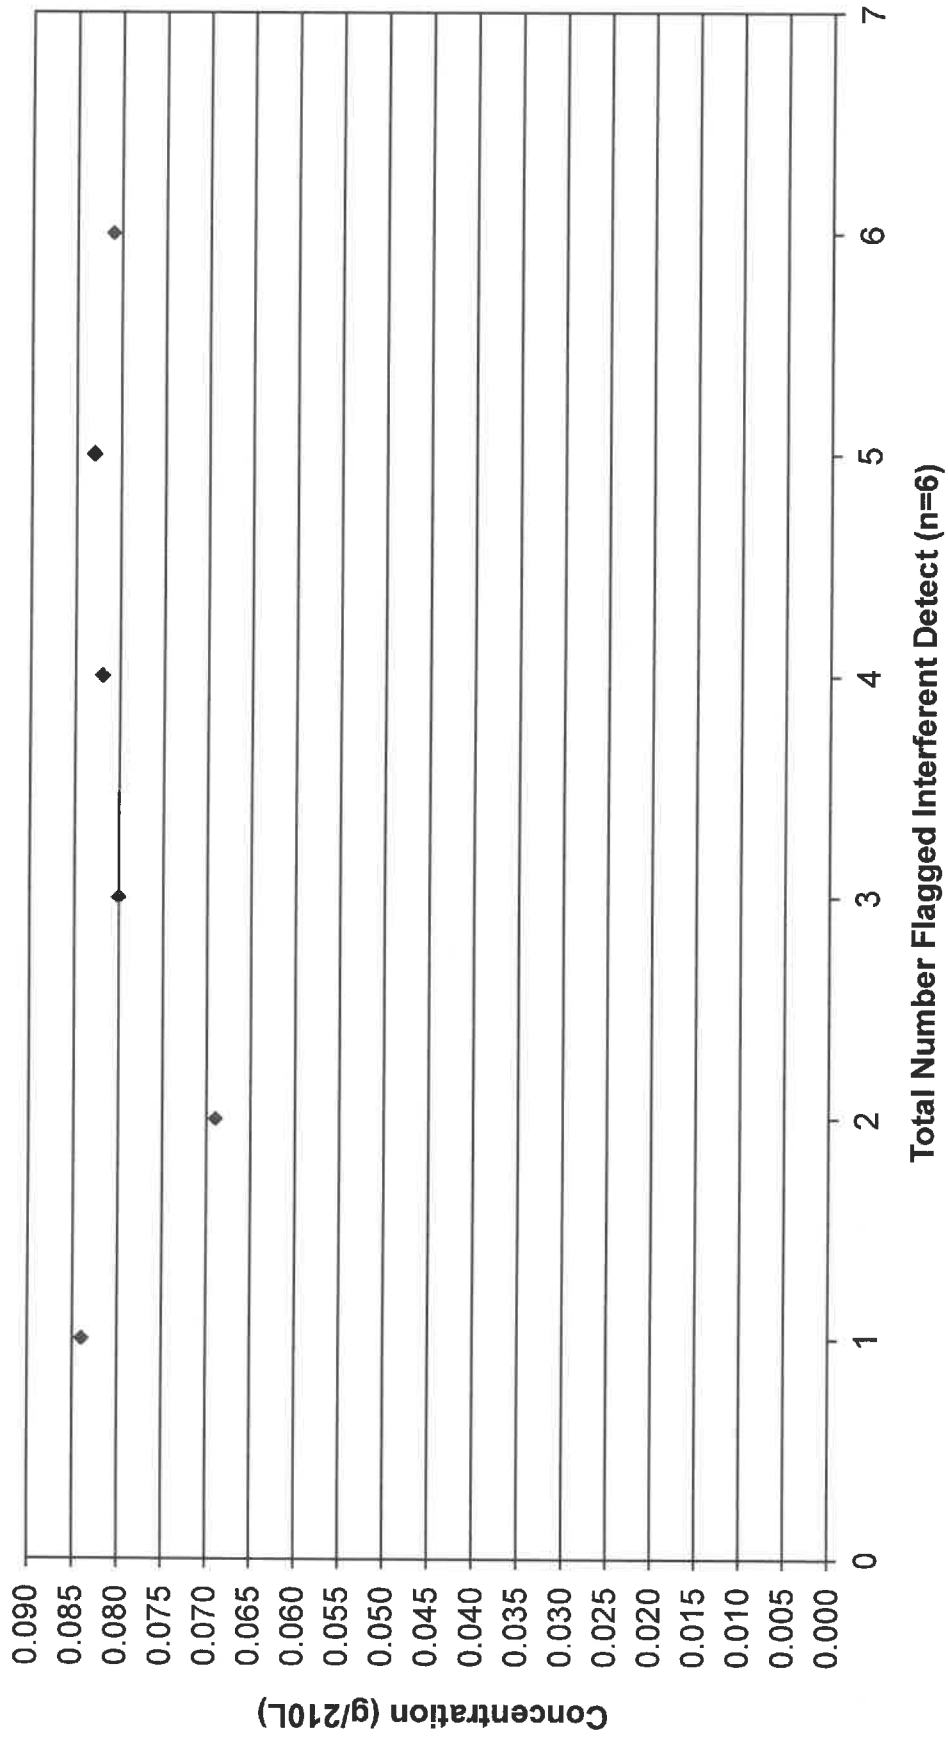

### April 2020 Control Tests Chart (All Control Tests)

Includes Control Tests Flagged Control Outside Tolerance (n=21), Interferent Detect (n=6) and RFI Detect (n=0)

### April 2020 Control Tests Flagged Control Outside Tolerance