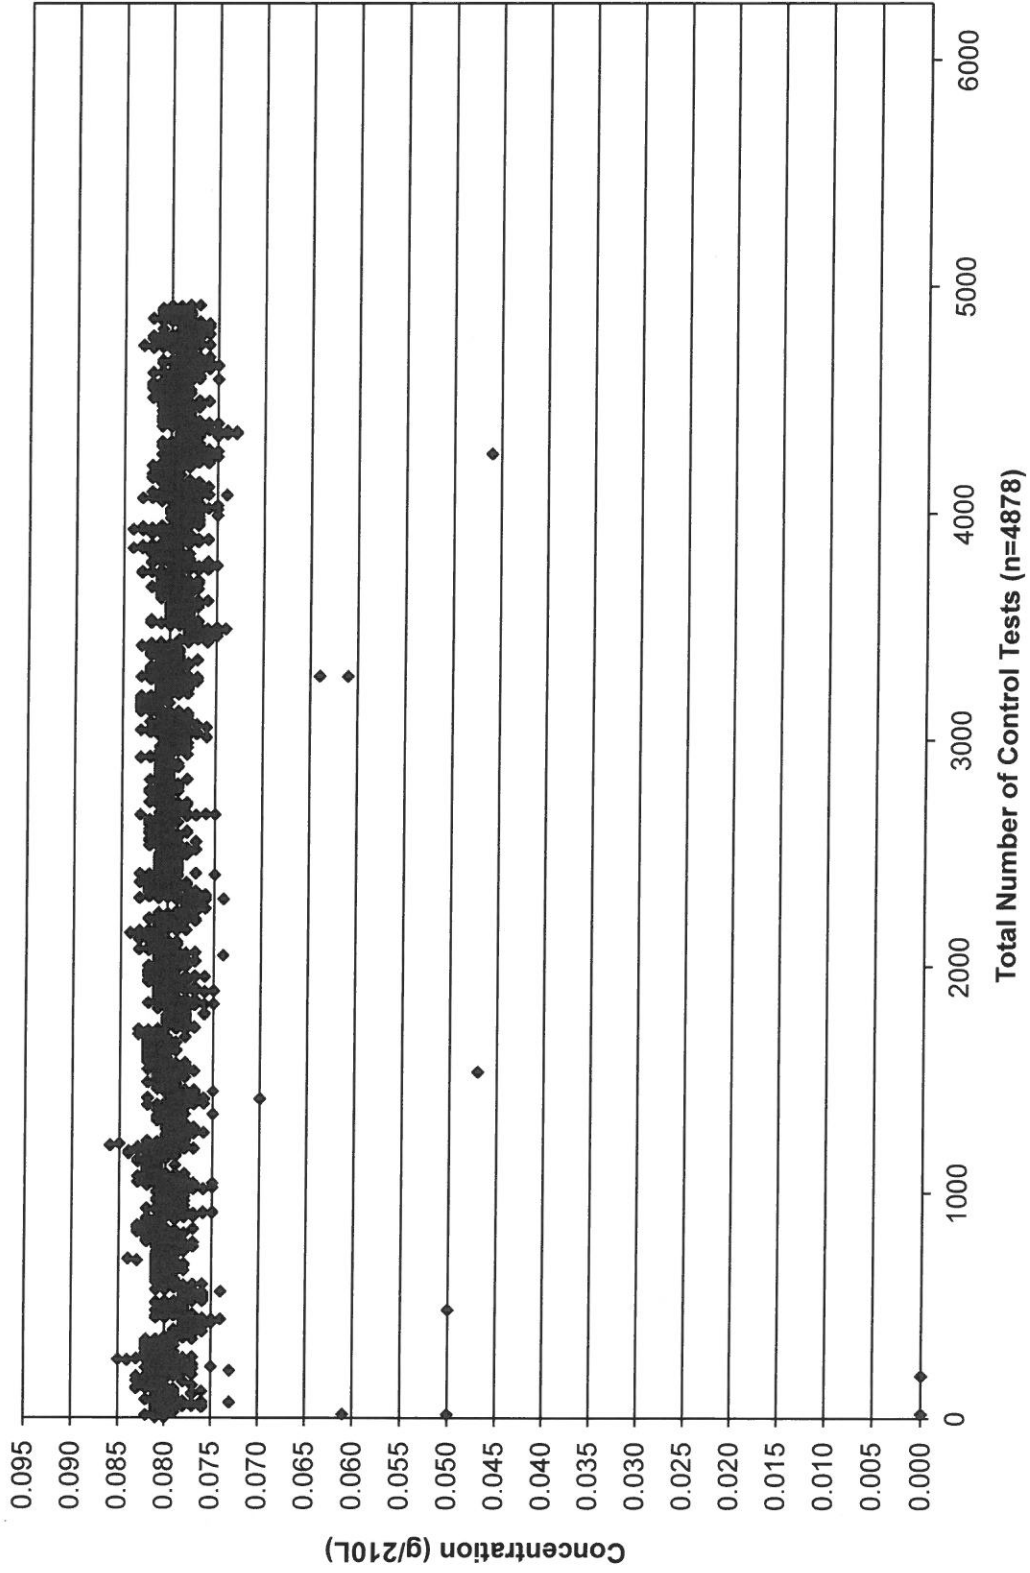

### April 2019 Control Tests Chart (All Control Tests)

Includes Control Tests Flagged Control Outside Tolerance (n=23), Interferent Detect (n=10) and RFI Detect (n=5)

### April 2019 Control Tests Flagged Control Outside Tolerance