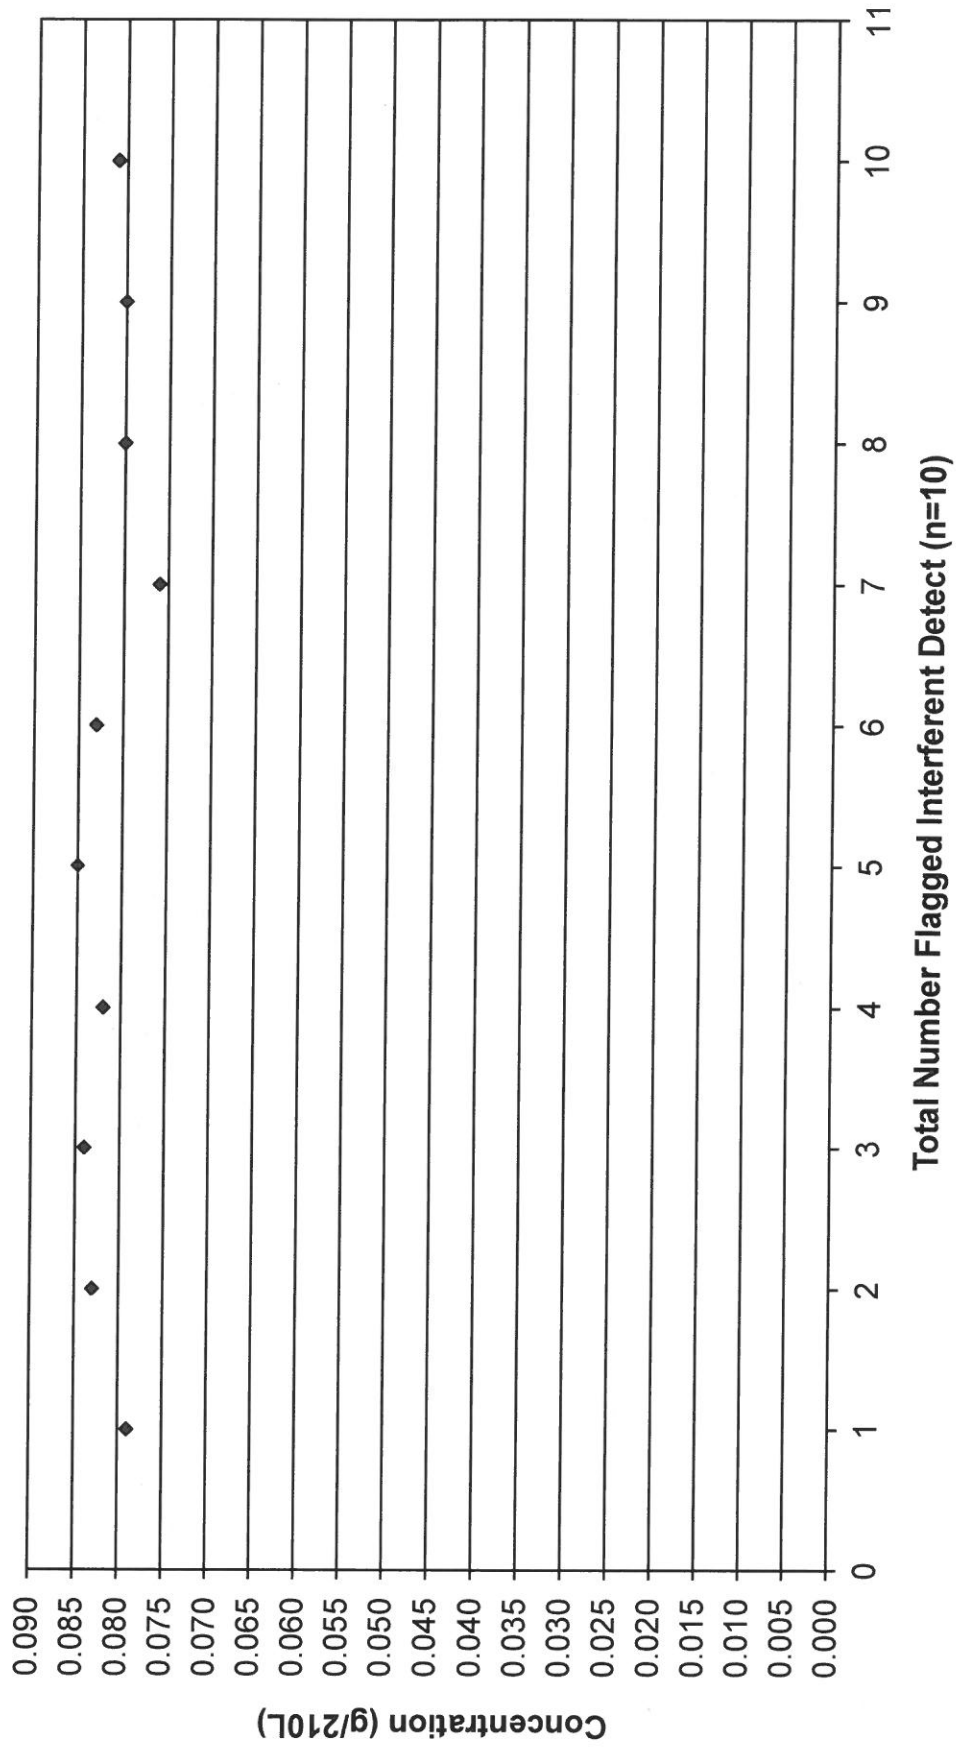

April 2019 Control Tests Flagged Interferent Detect