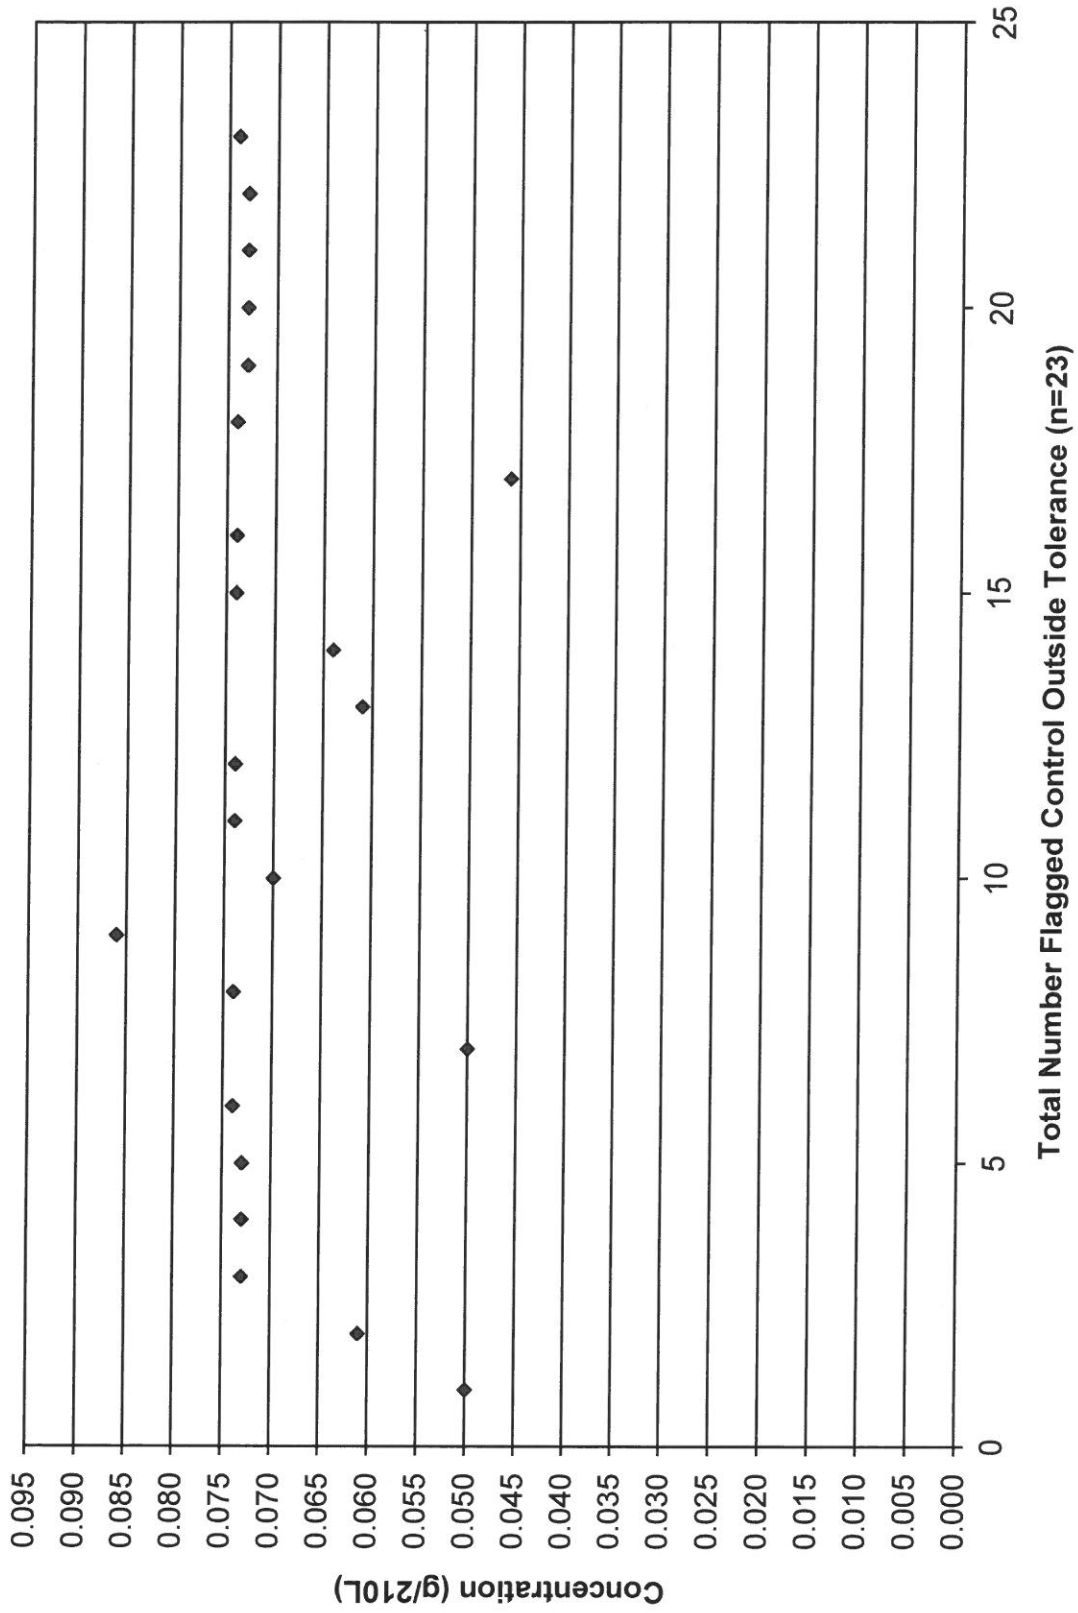

### April 2019 Control Tests Chart (All Control Tests)

Includes Control Tests Flagged Control Outside Tolerance (n=23), Interferent Detect (n=10) and RFI Detect (n=5)

### April 2019 Control Tests Flagged Control Outside Tolerance