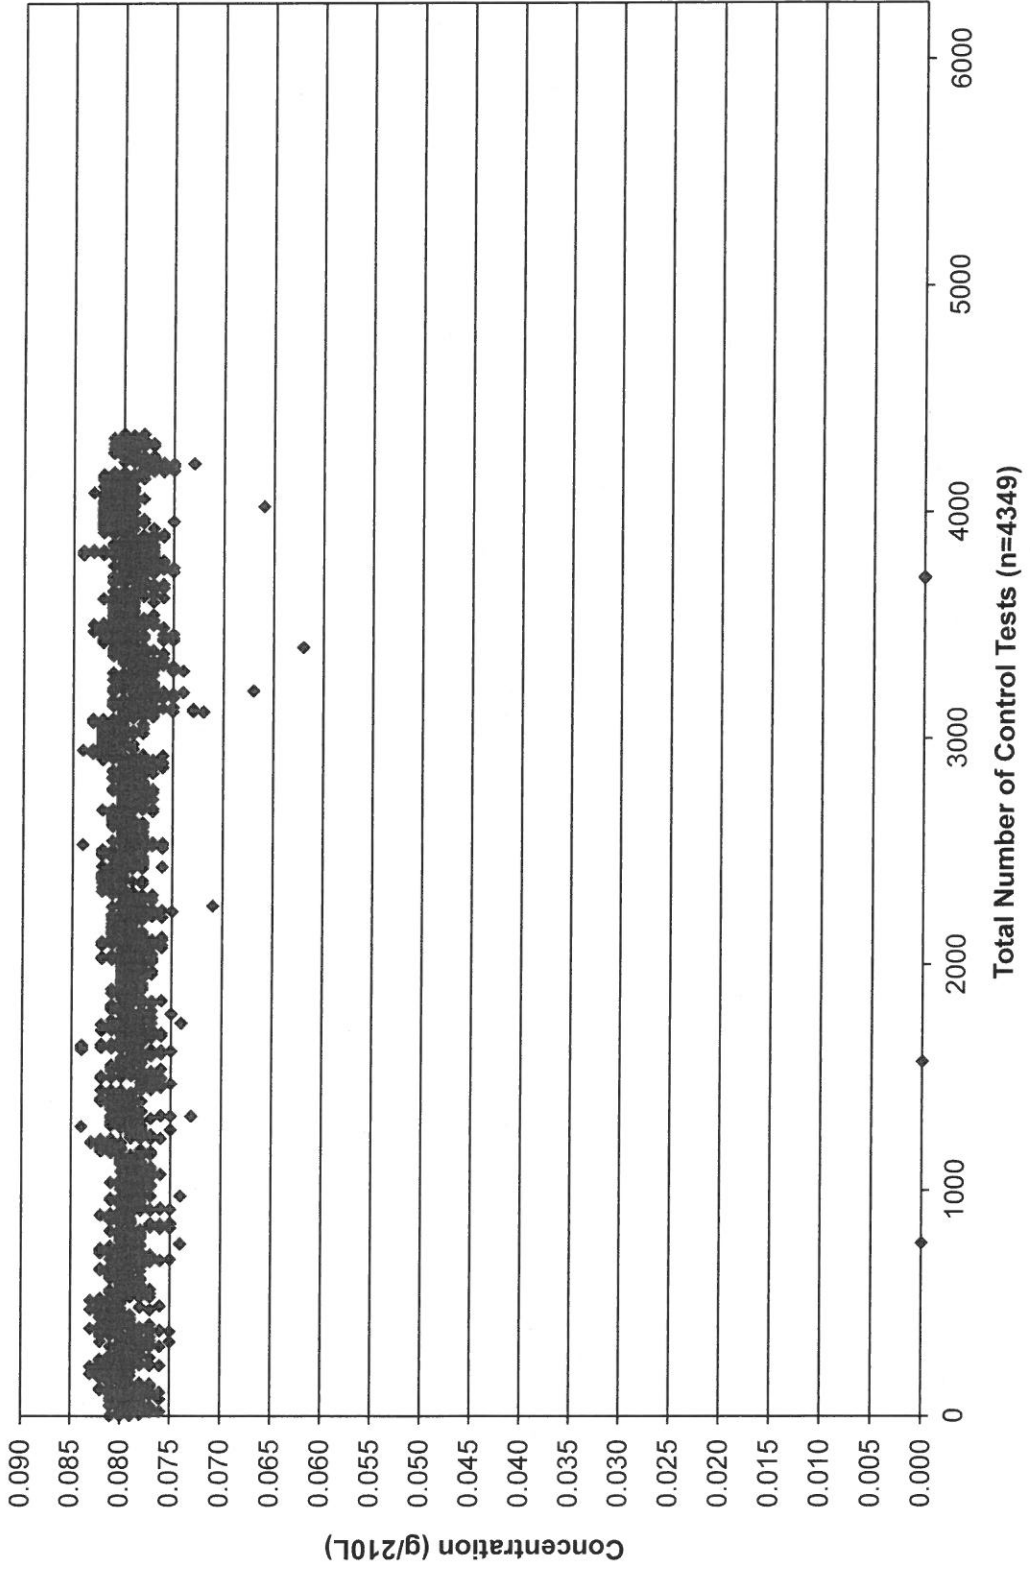

### September 2017 Control Tests Chart (All Control Tests)

Includes Control Tests Flagged Control Outside Tolerance (n=20), Interferent Detect (n=11) and RFI Detect (n=2)

### September 2017 Control Tests Flagged Control Outside Tolerance