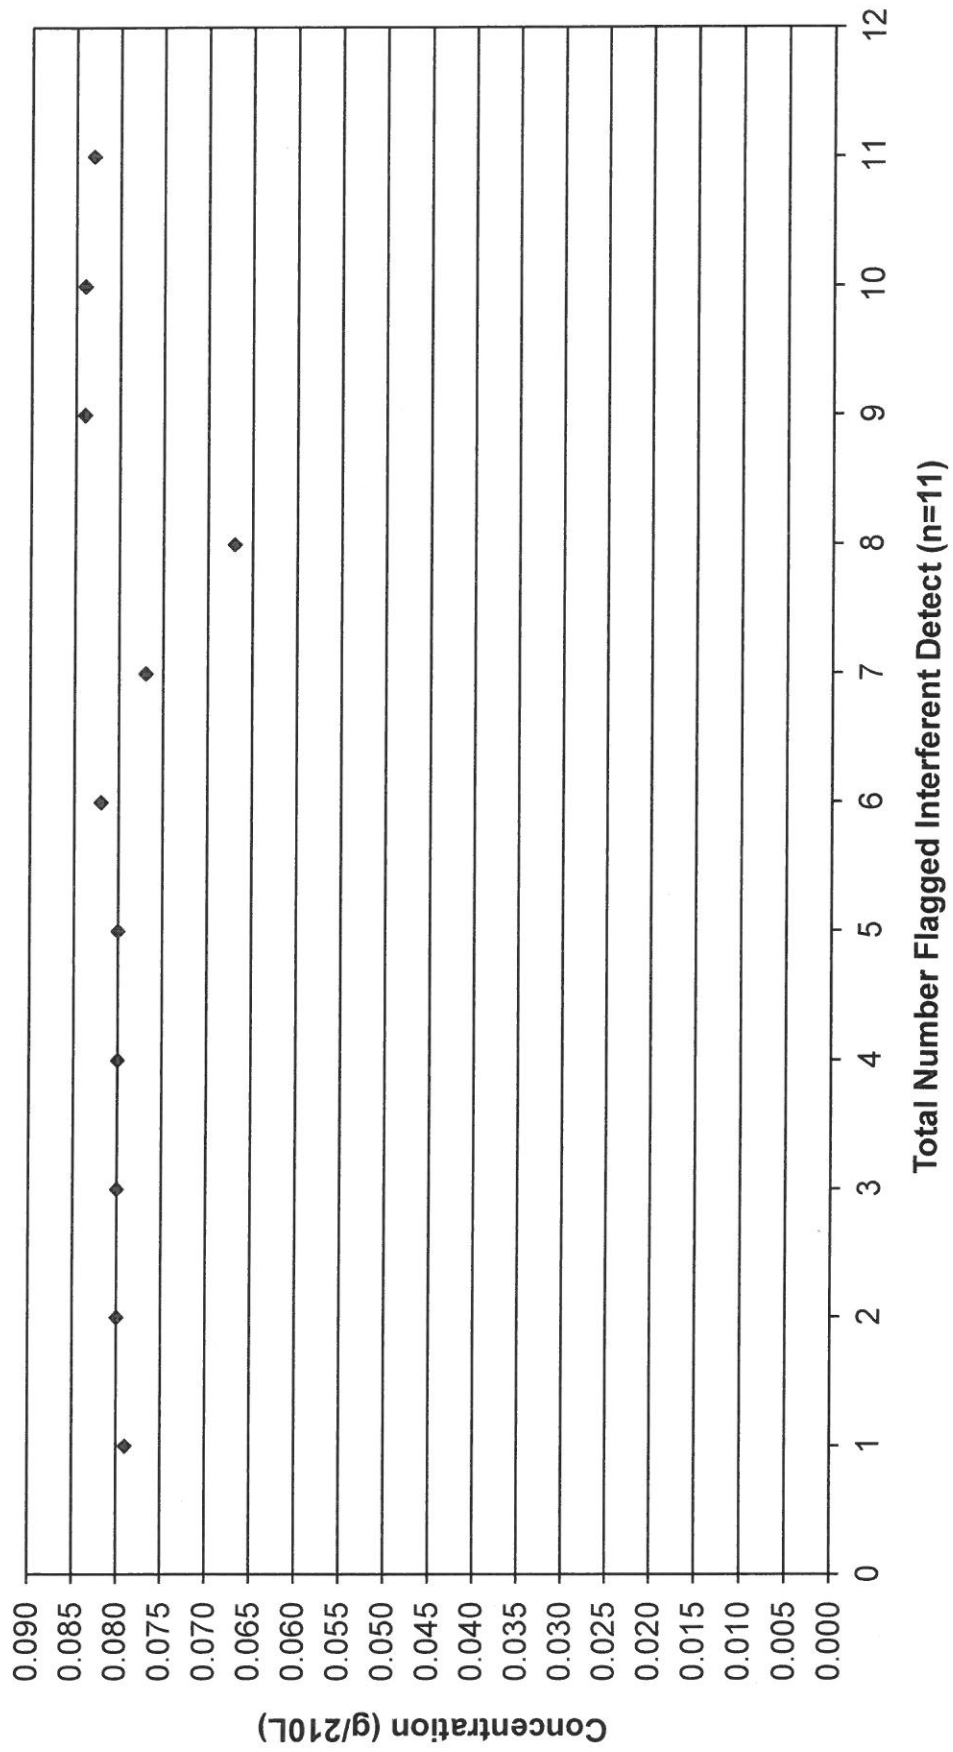

### September 2017 Control Tests Chart (All Control Tests)

Includes Control Tests Flagged Control Outside Tolerance (n=20), Interferent Detect (n=11) and RFI Detect (n=2)

### September 2017 Control Tests Flagged Control Outside Tolerance