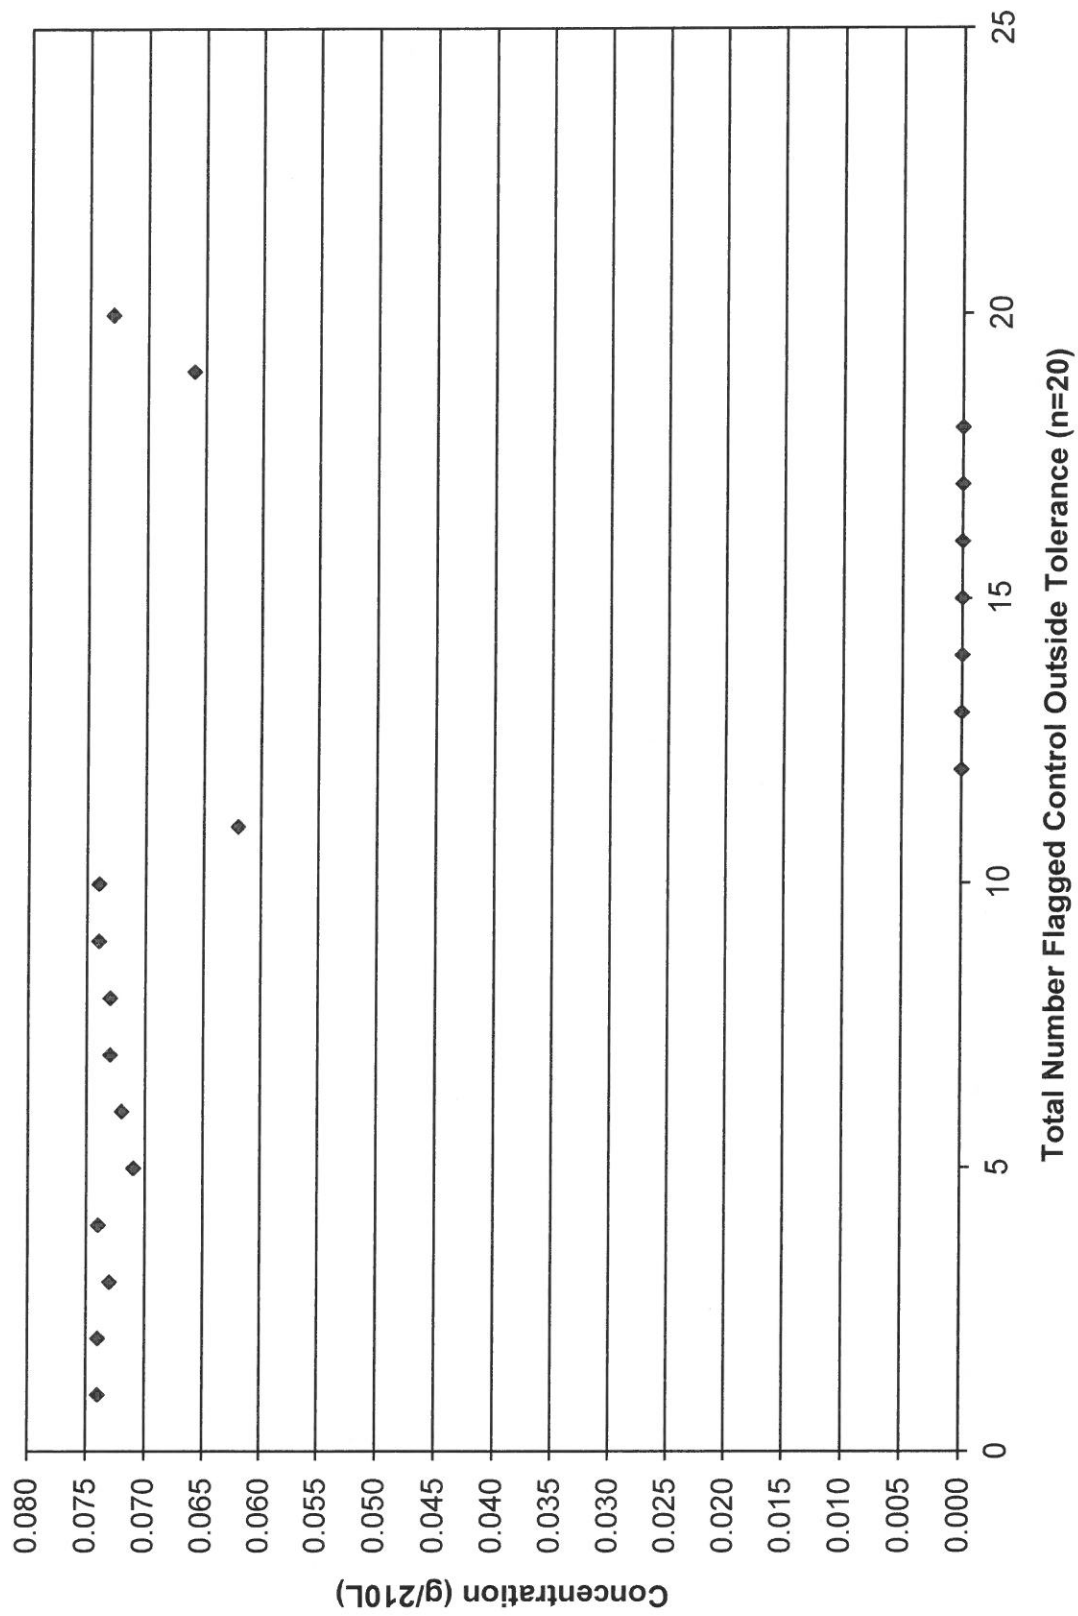

### September 2017 Control Tests Chart (All Control Tests)

Includes Control Tests Flagged Control Outside Tolerance (n=20), Interferent Detect (n=11) and RFI Detect (n=2)

### September 2017 Control Tests Flagged Control Outside Tolerance