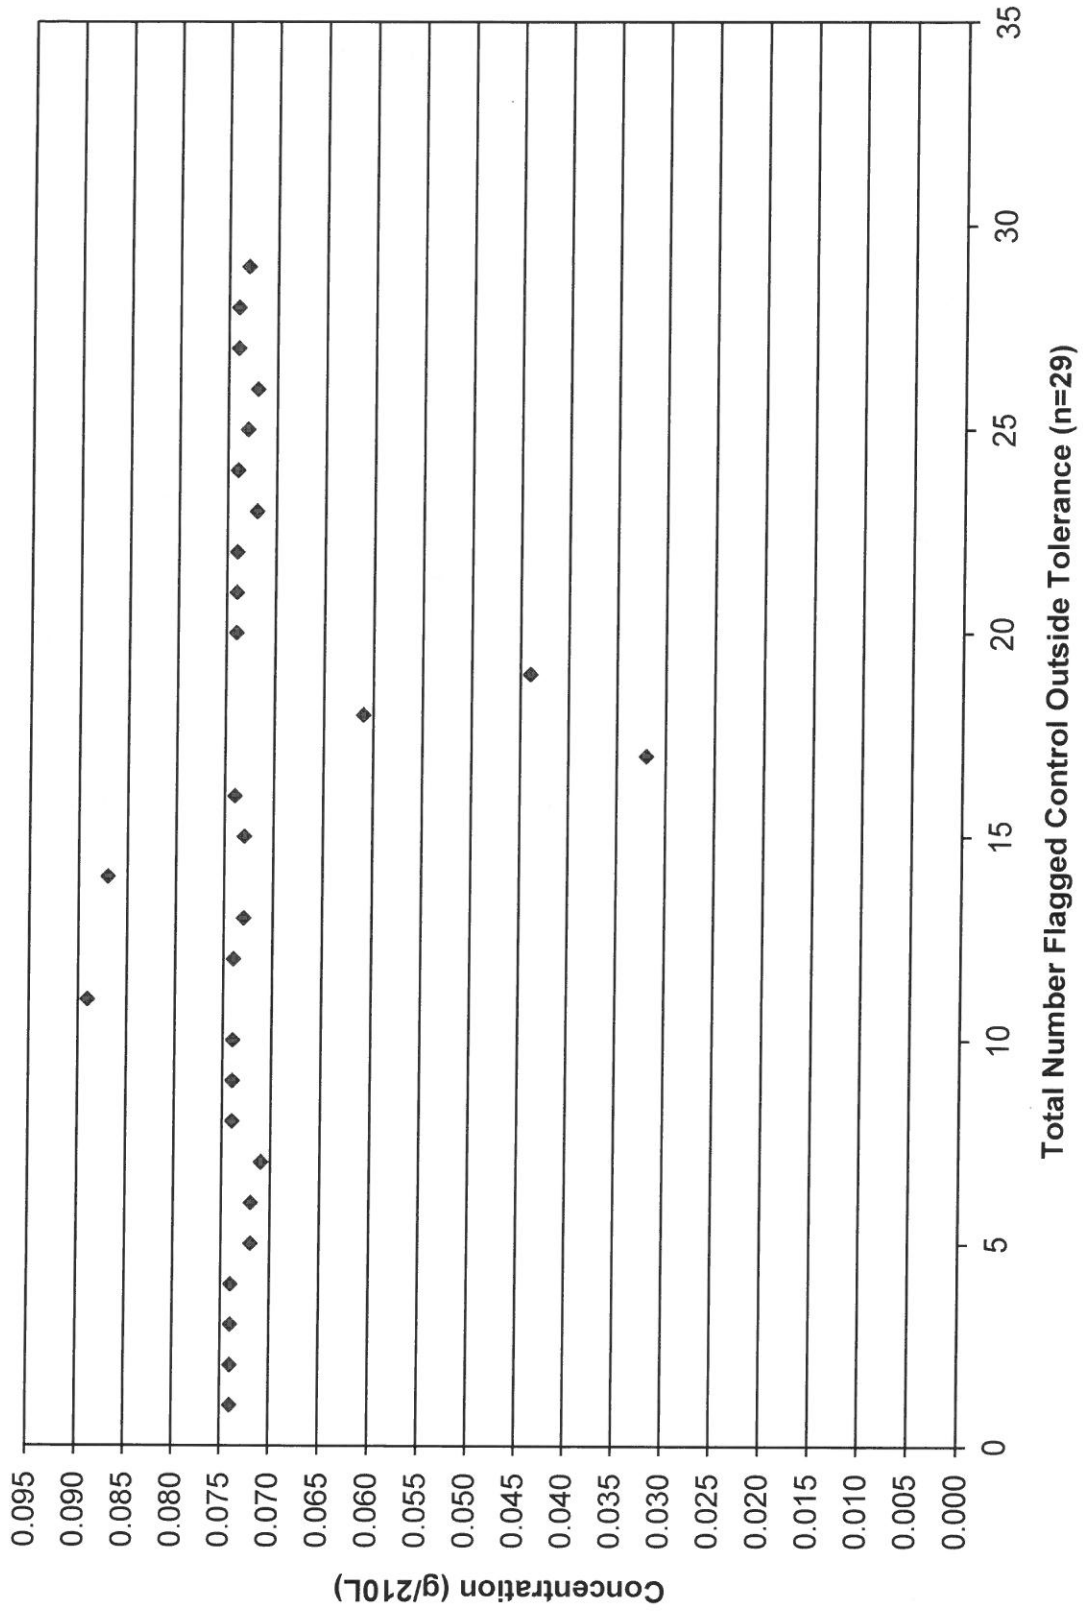

March 2017 Control Tests Flagged Control Outside Tolerance