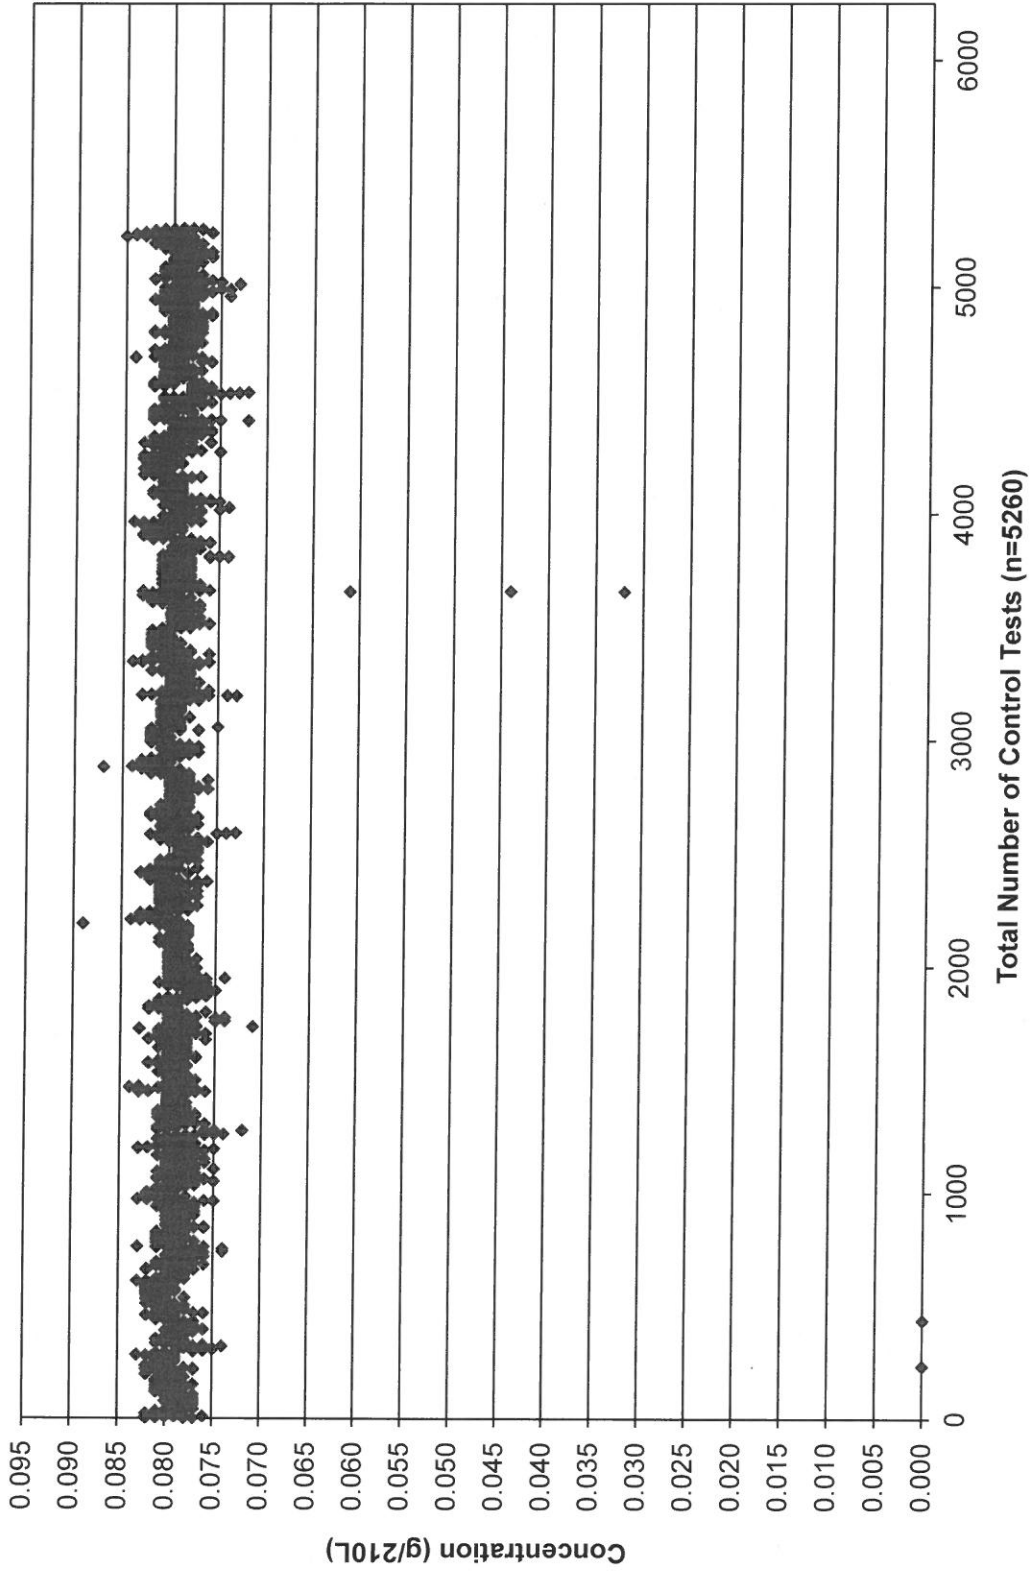

March 2017 Control Tests Chart (All Control Tests)

Includes Control Tests Flagged Control Outside Tolerance (n=29), Interferent Detect (n=5) and RFI Detect (n=5)

March 2017 Control Tests Flagged Interferent Detect