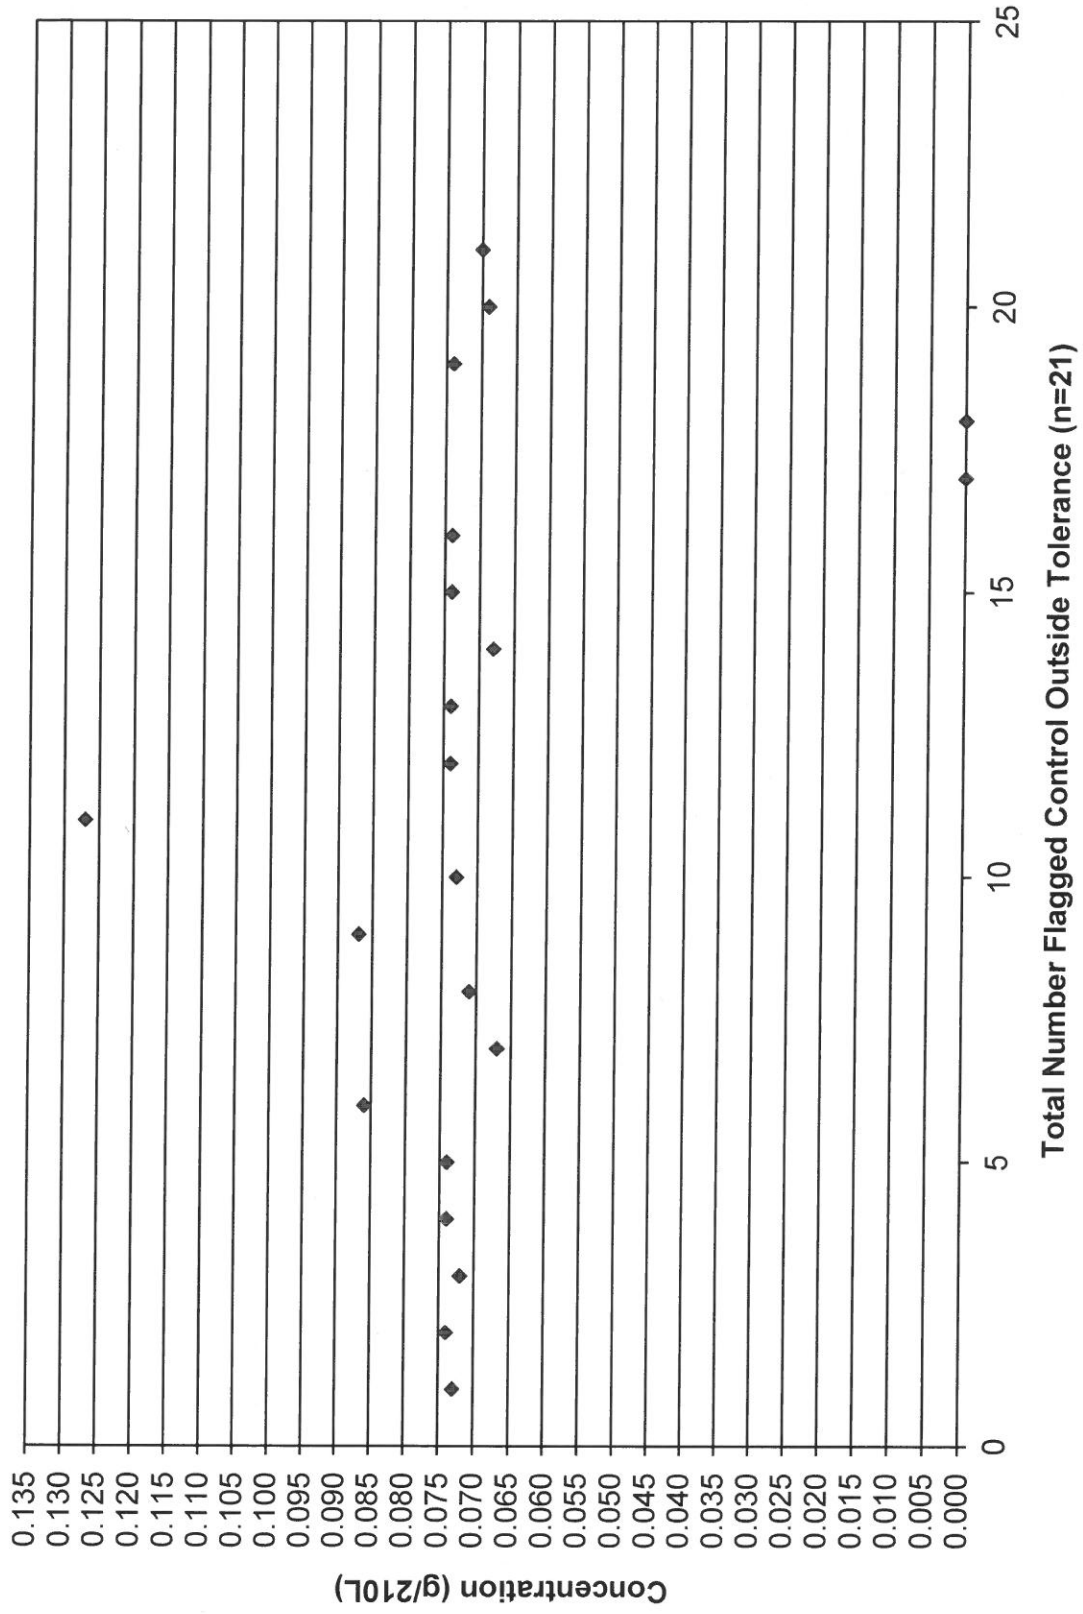

December 2016 Control Tests Chart (All Control Tests)

Includes Control Tests Flagged Control Outside Tolerance (n=21), Interferent Detect (n=3) and RFI Detect (n=6)

December 2016 Control Tests Flagged Interferent Detect

December 2016 Control Tests Flagged Control Outside Tolerance

December 2016 Control Tests Flagged RFI Detect