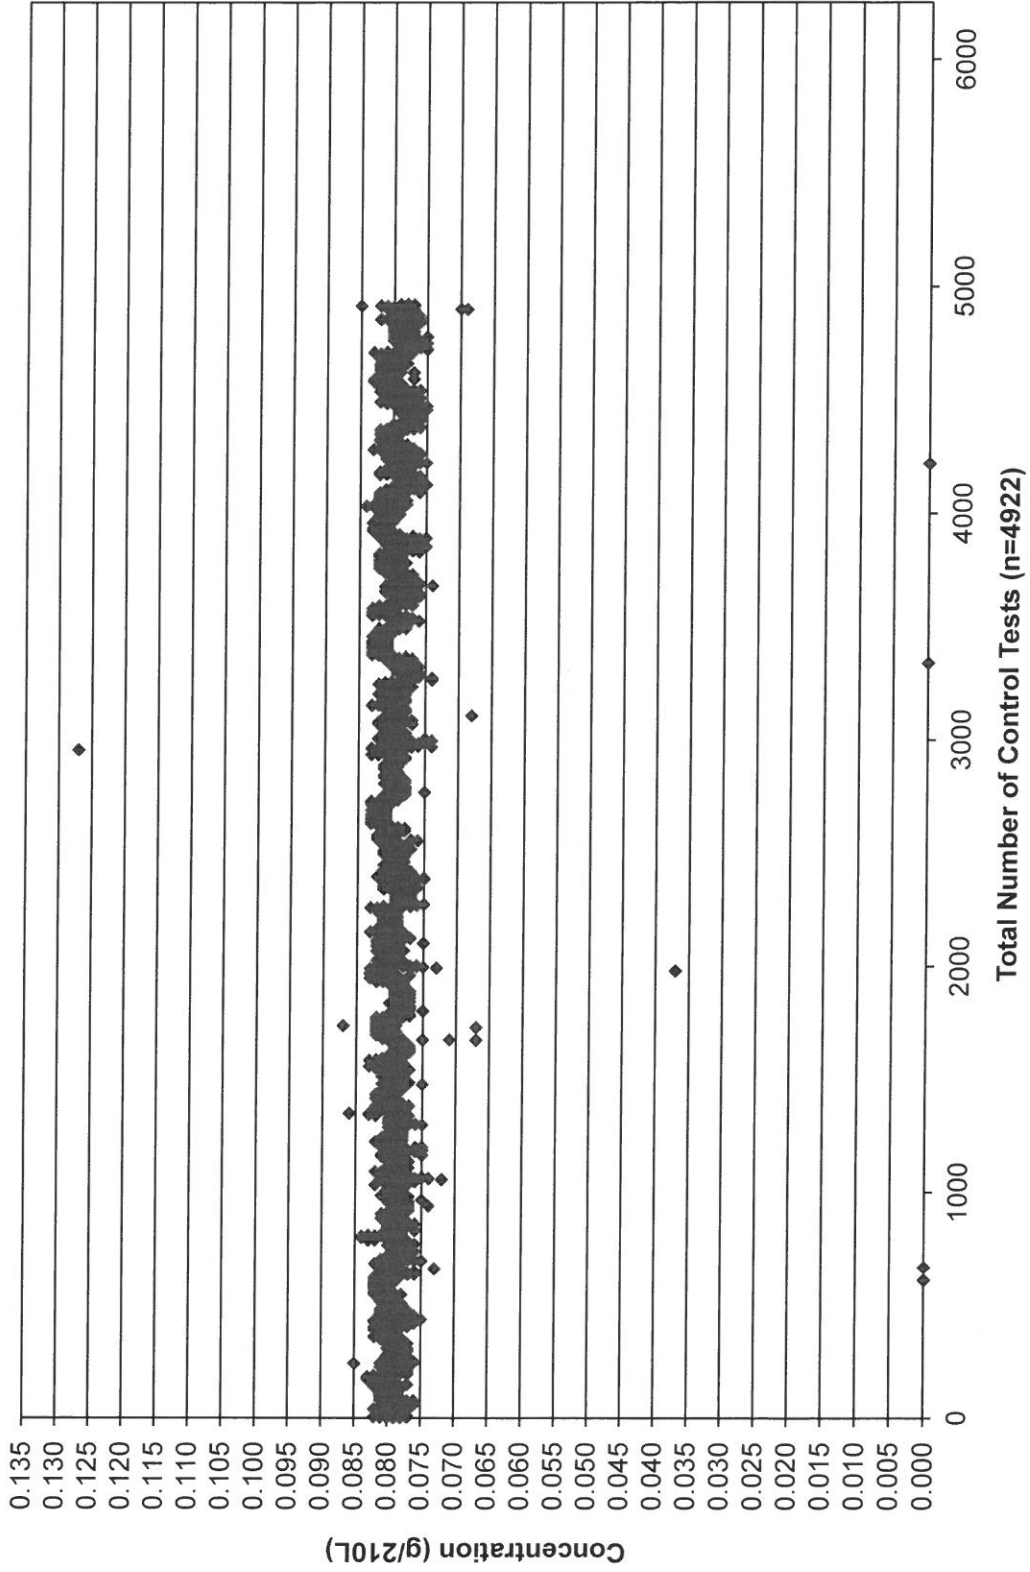

December 2016 Control Tests Chart (All Control Tests)

Includes Control Tests Flagged Control Outside Tolerance (n=21), Interferent Detect (n=3) and RFI Detect (n=6)

December 2016 Control Tests Flagged Interferent Detect

December 2016 Control Tests Flagged Control Outside Tolerance

December 2016 Control Tests Flagged RFI Detect