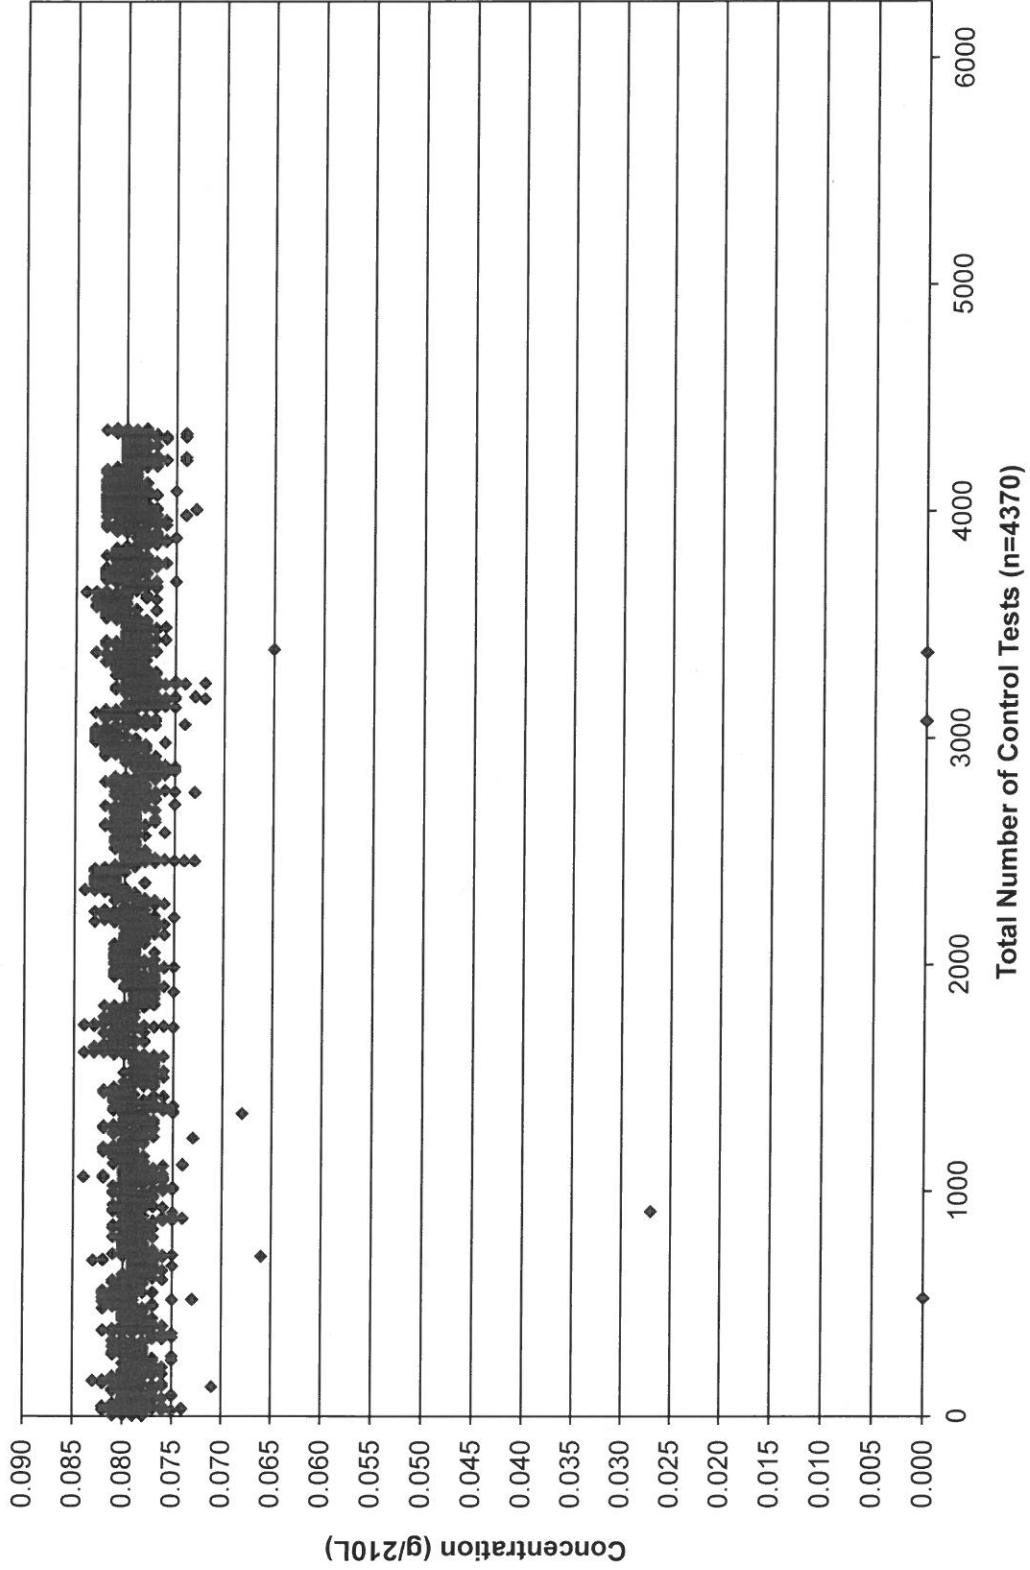

November 2016 Control Tests Chart (All Control Tests)

Includes Control Tests Flagged Control Outside Tolerance (n=22), Interferent Detect (n=2) and RFI Detect (n=5)

November 2016 Control Tests Flagged Control Outside Tolerance

Total Number Flagged Control Outside Tolerance (n=22)

November 2016 Control Tests Flagged RFI Detect