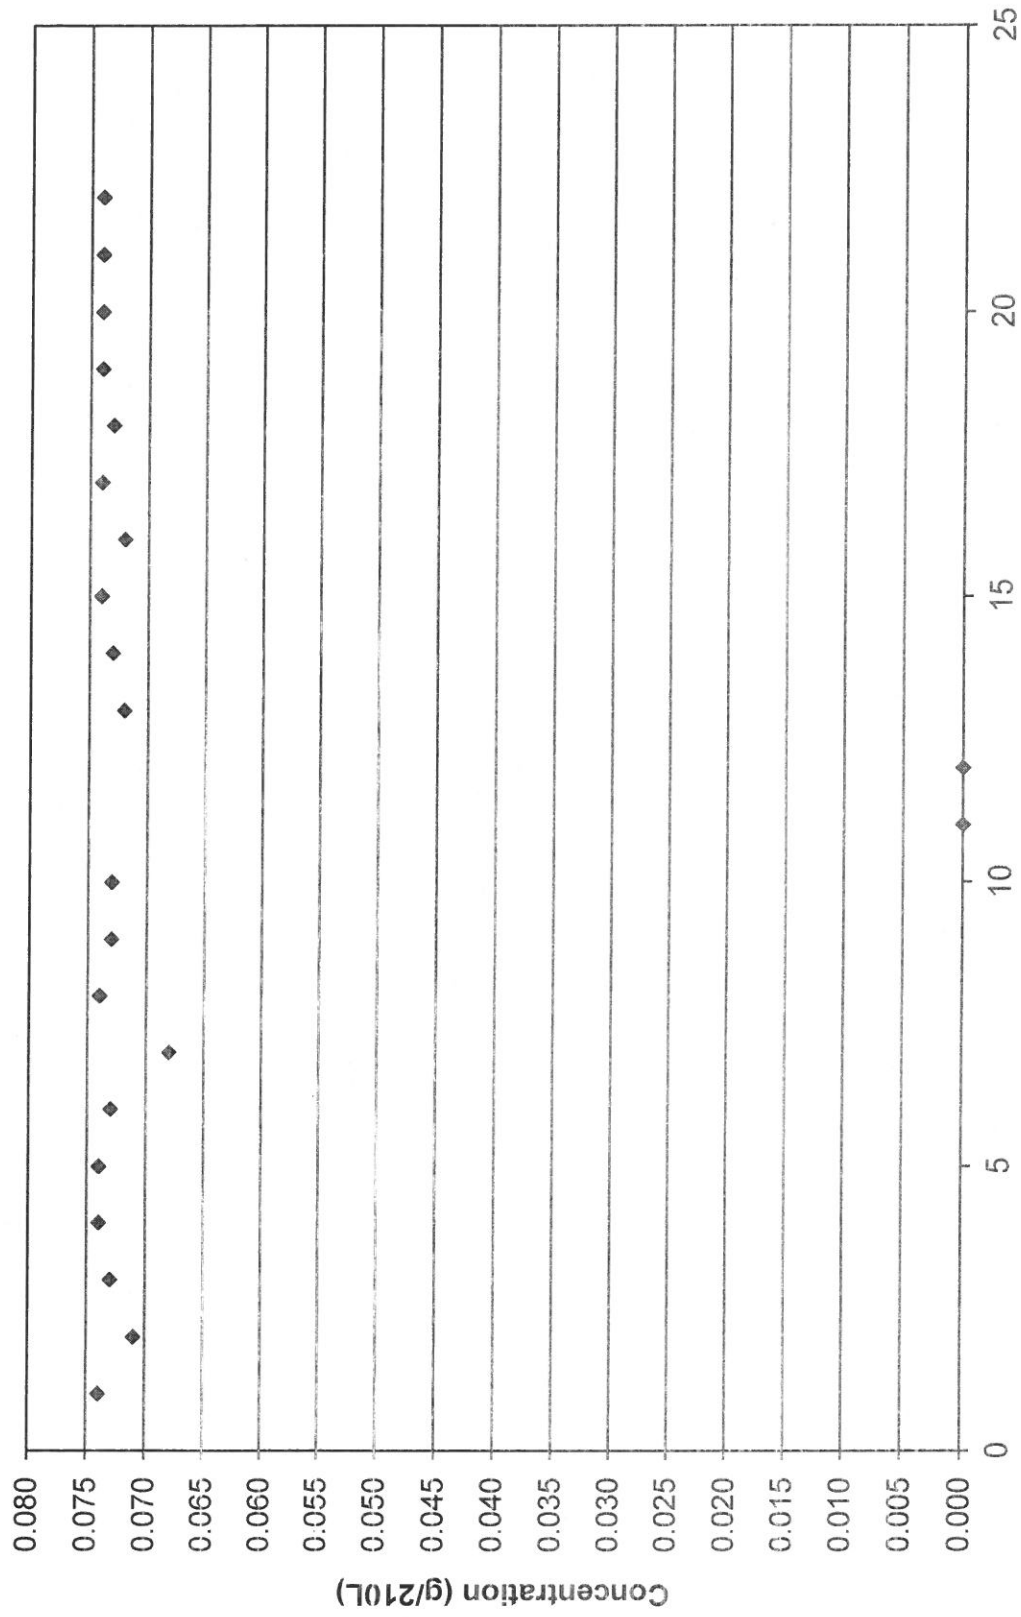

November 2016 Control Tests Chart (All Control Tests)

Includes Control Tests Flagged Control Outside Tolerance (n=22), Interferent Detect (n=2) and RFI Detect (n=5)

November 2016 Control Tests Flagged Control Outside Tolerance

Total Number Flagged Control Outside Tolerance (n=22)

November 2016 Control Tests Flagged RFI Detect