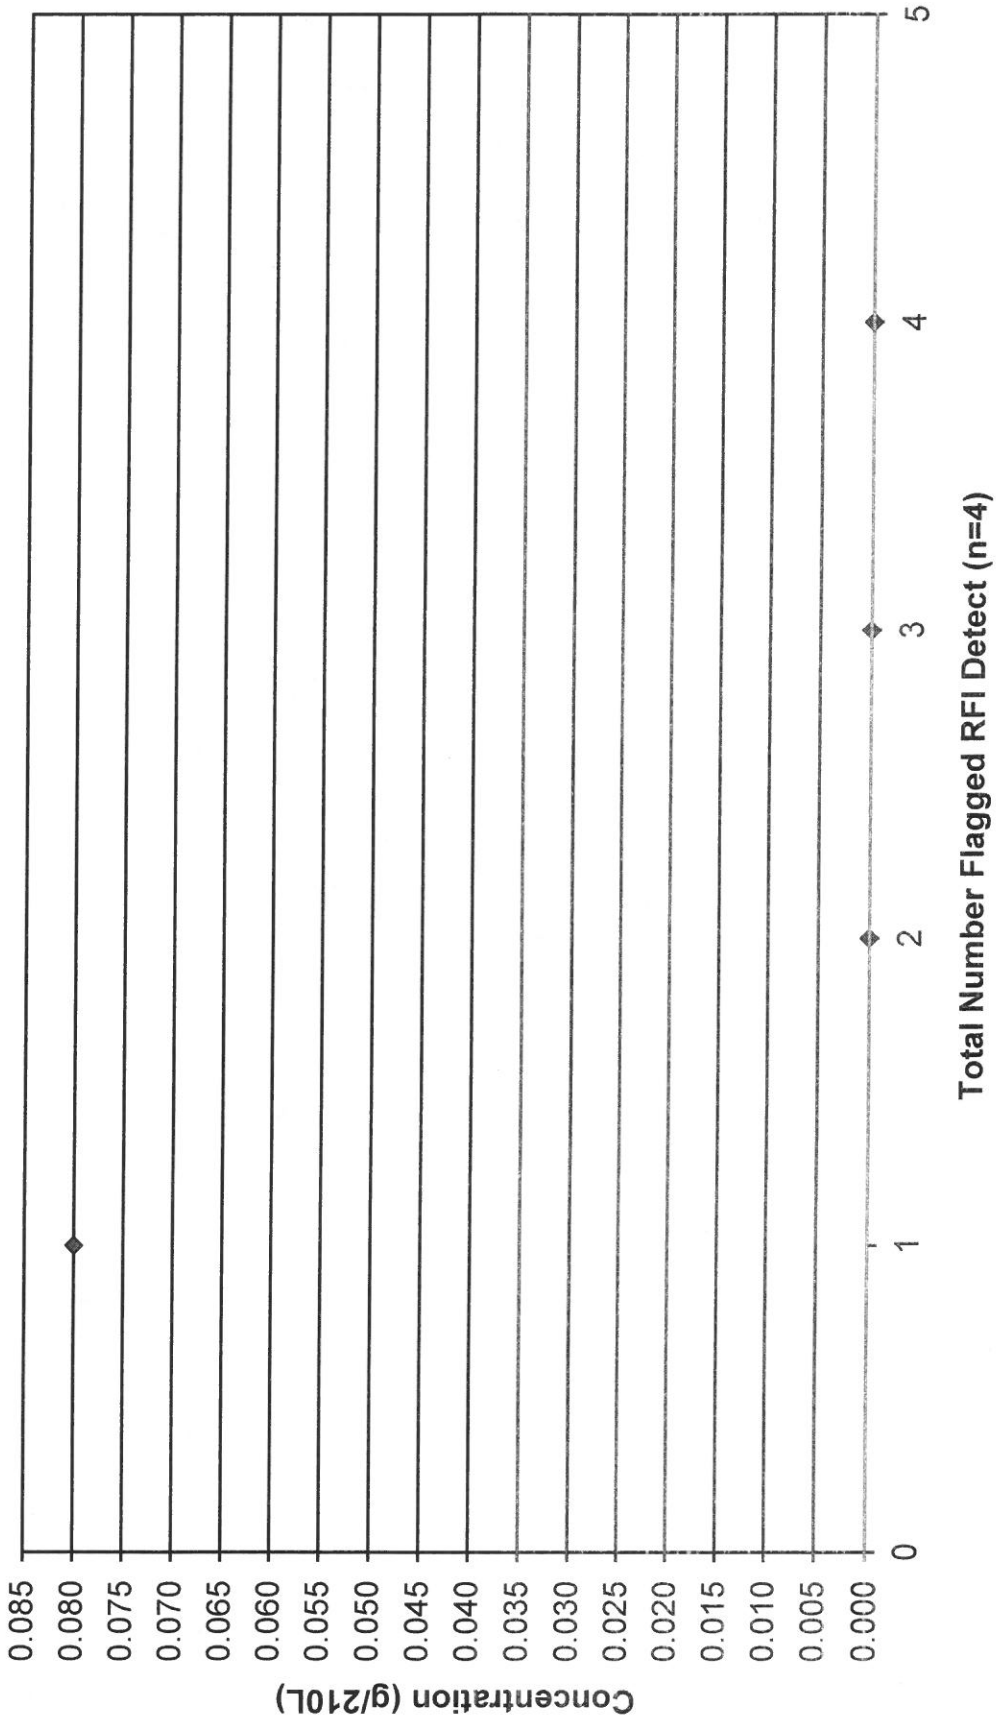

September 2016 Control Tests Flagged RFI Detect