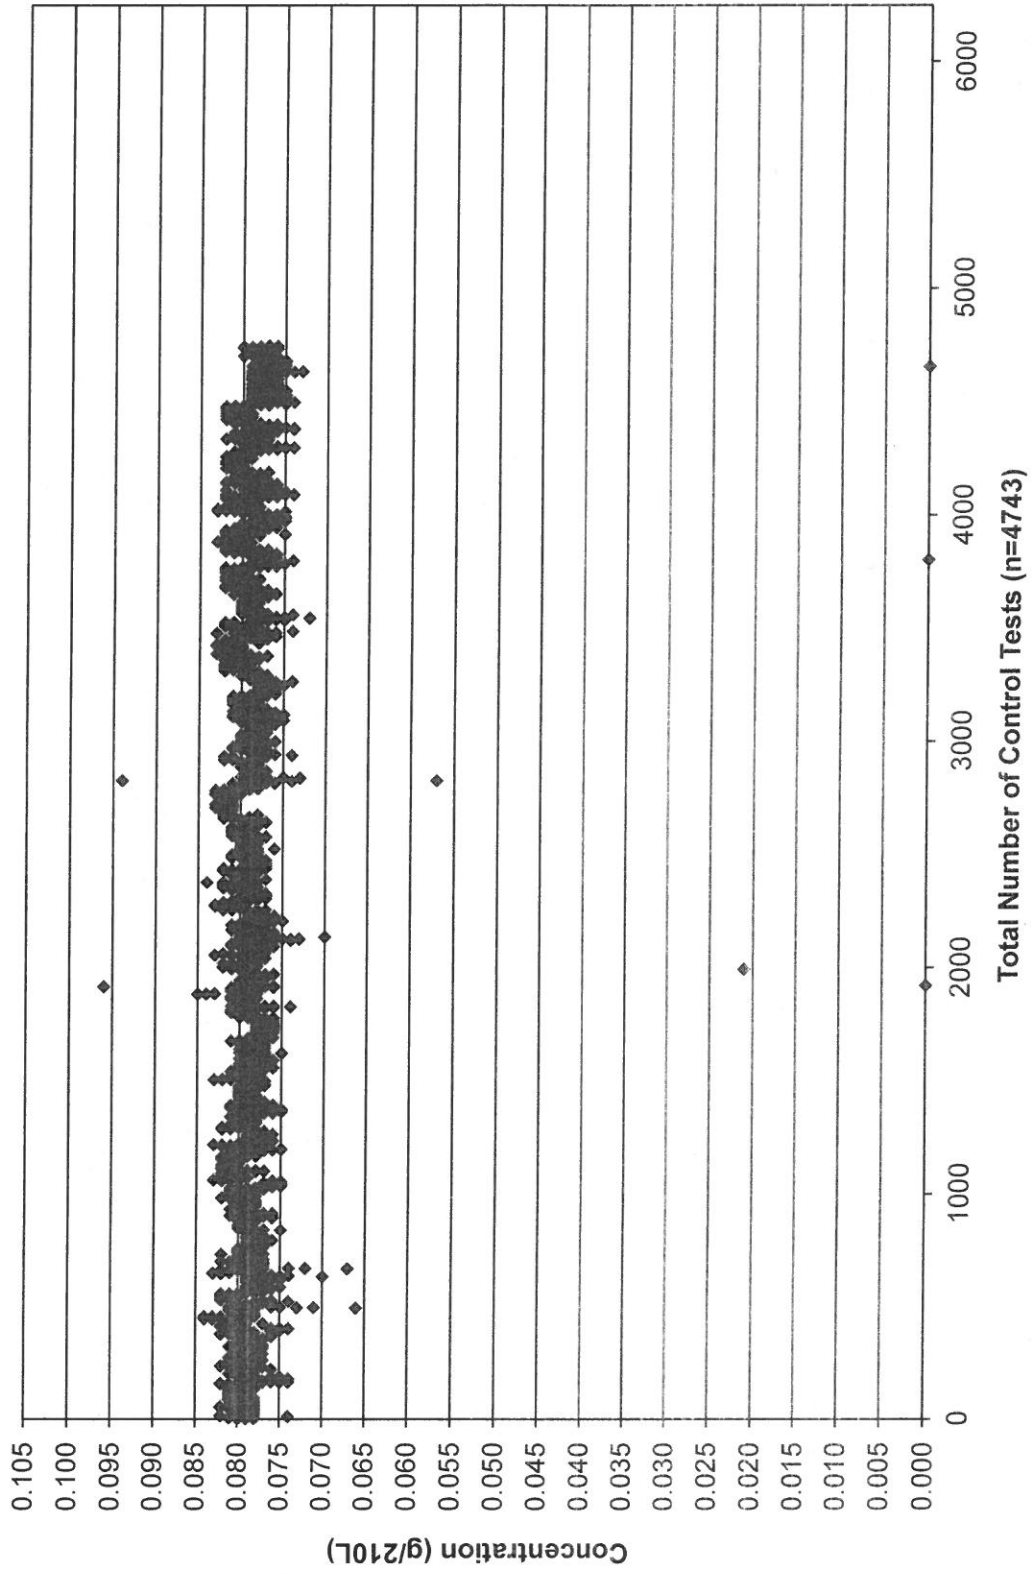

September 2016 Control Tests Chart (All Control Tests)

Includes Control Tests Flagged Control Outside Tolerance (n=38), Interferent Detect (n=4) and RFI Detect (n=4)

September 2016 Control Tests Flagged Control Outside Tolerance