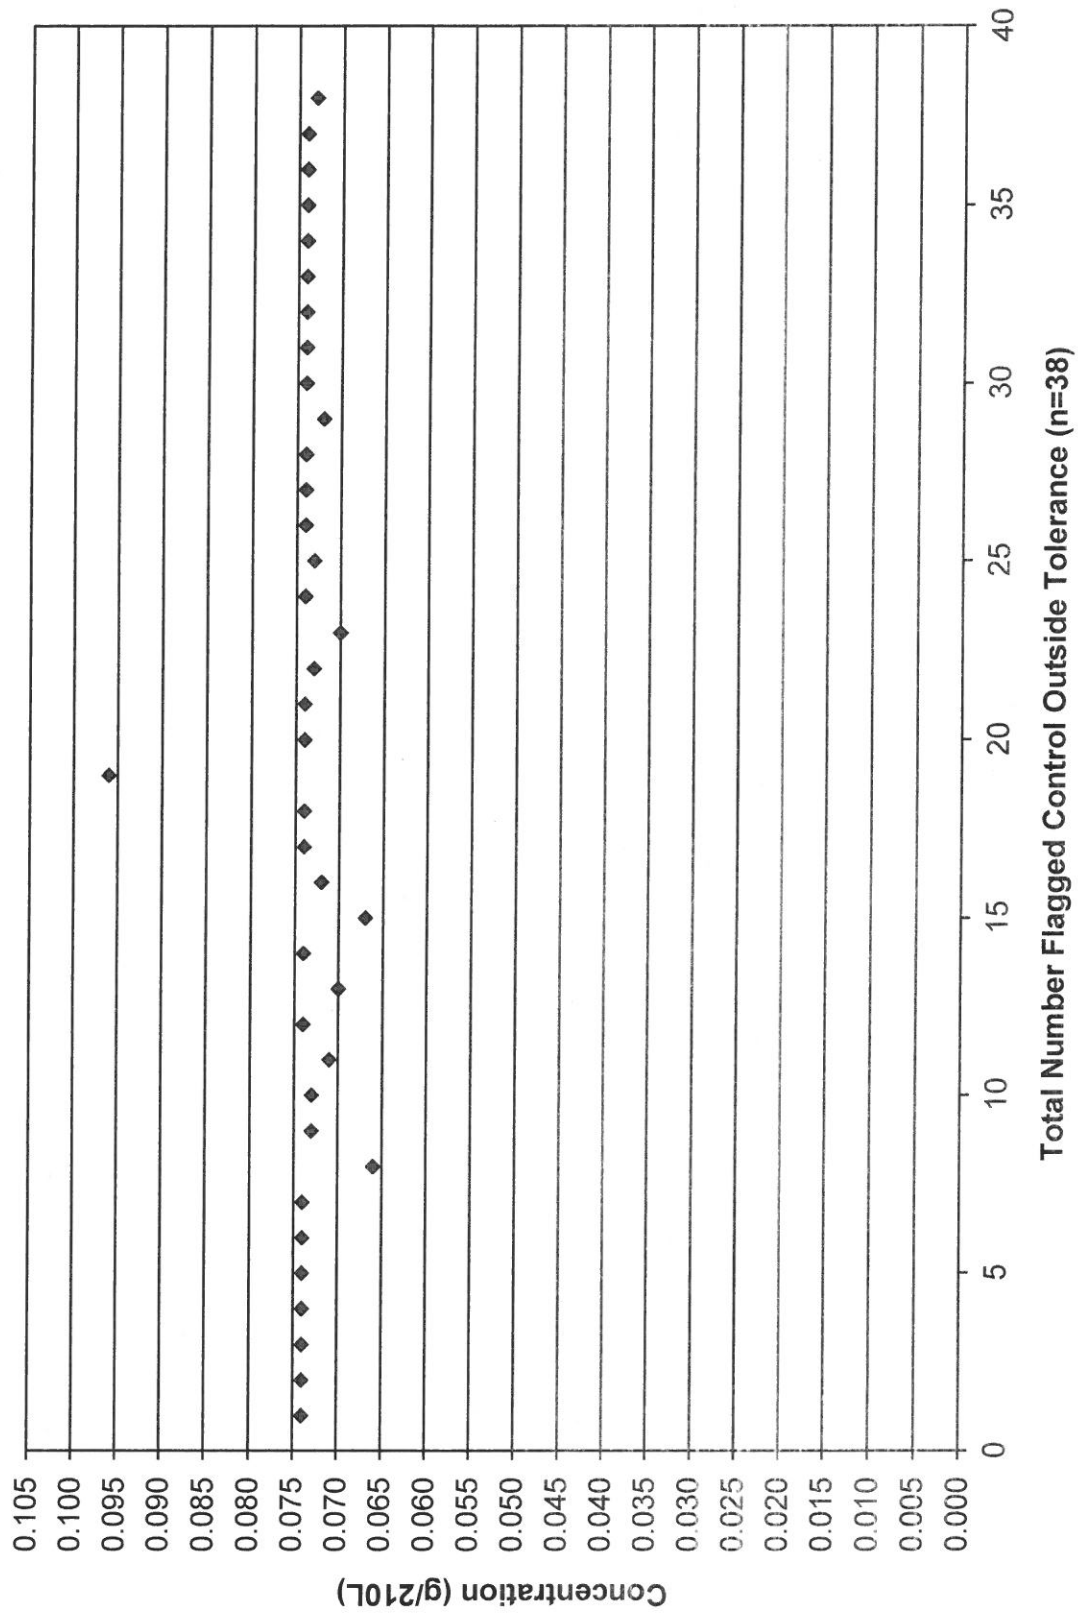

September 2016 Control Tests Chart (All Control Tests)

Includes Control Tests Flagged Control Outside Tolerance (n=38), Interferent Detect (n=4) and RFI Detect (n=4)

September 2016 Control Tests Flagged Control Outside Tolerance