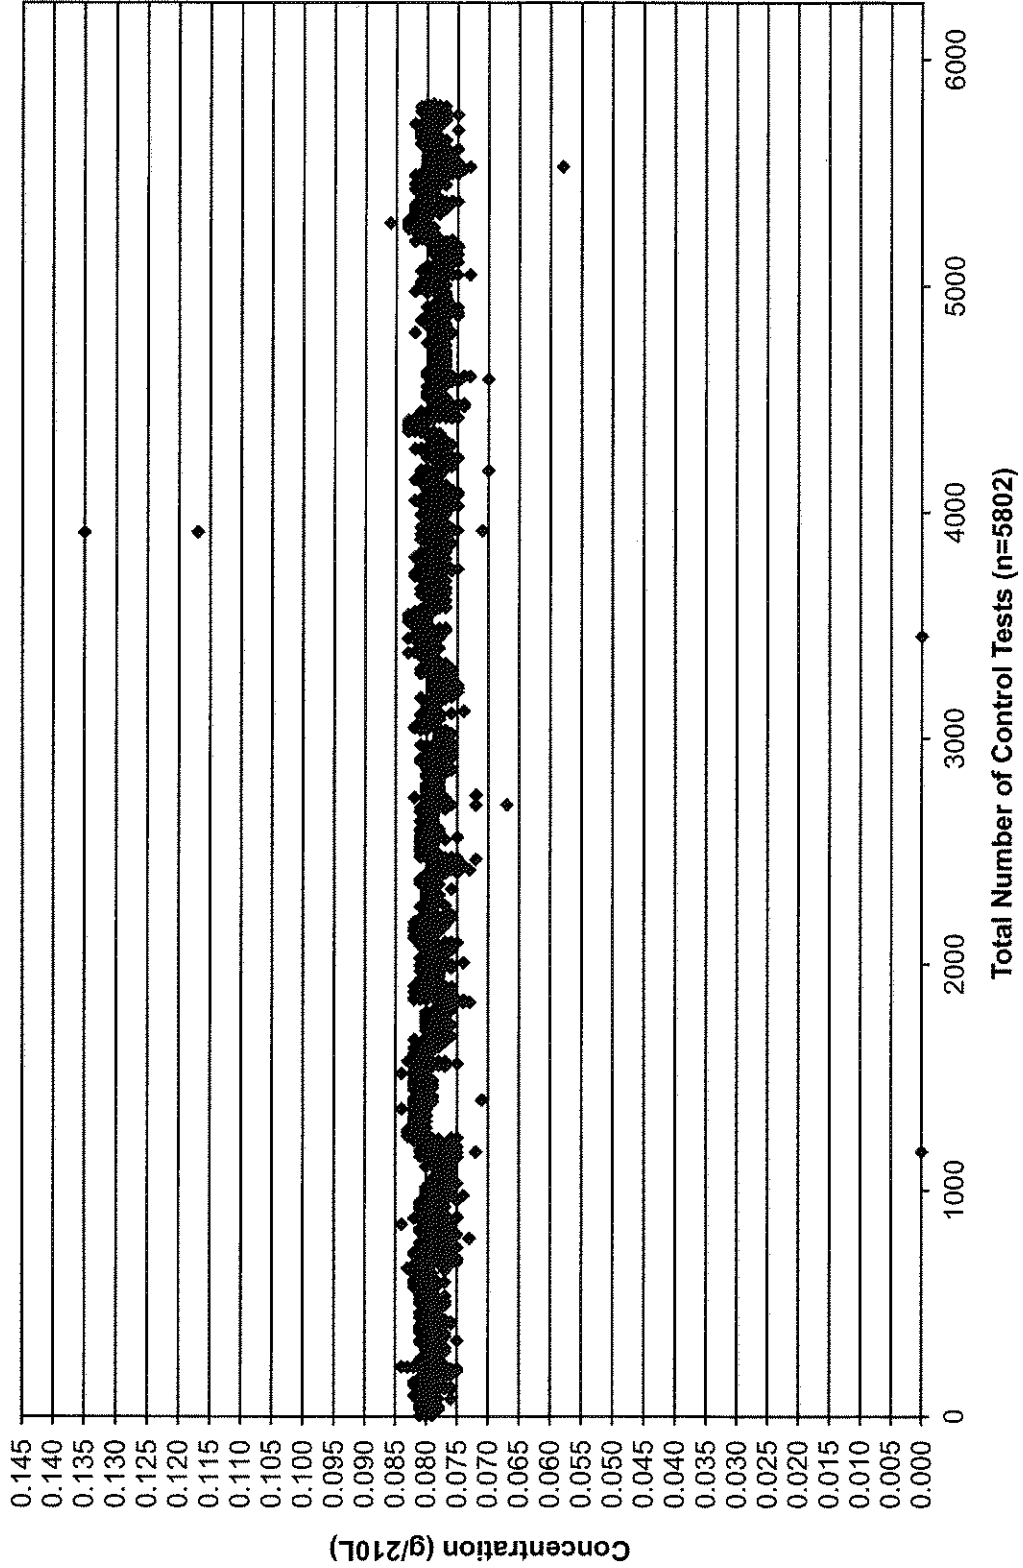

May 2015 Control Tests Chart (All Control Tests)

Includes Control Tests Flagged Control Outside Tolerance (n=34), Interferent Detect (n=2) and RFI Detect (n=2)

May 2015 Control Tests Flagged Control Outside Tolerance