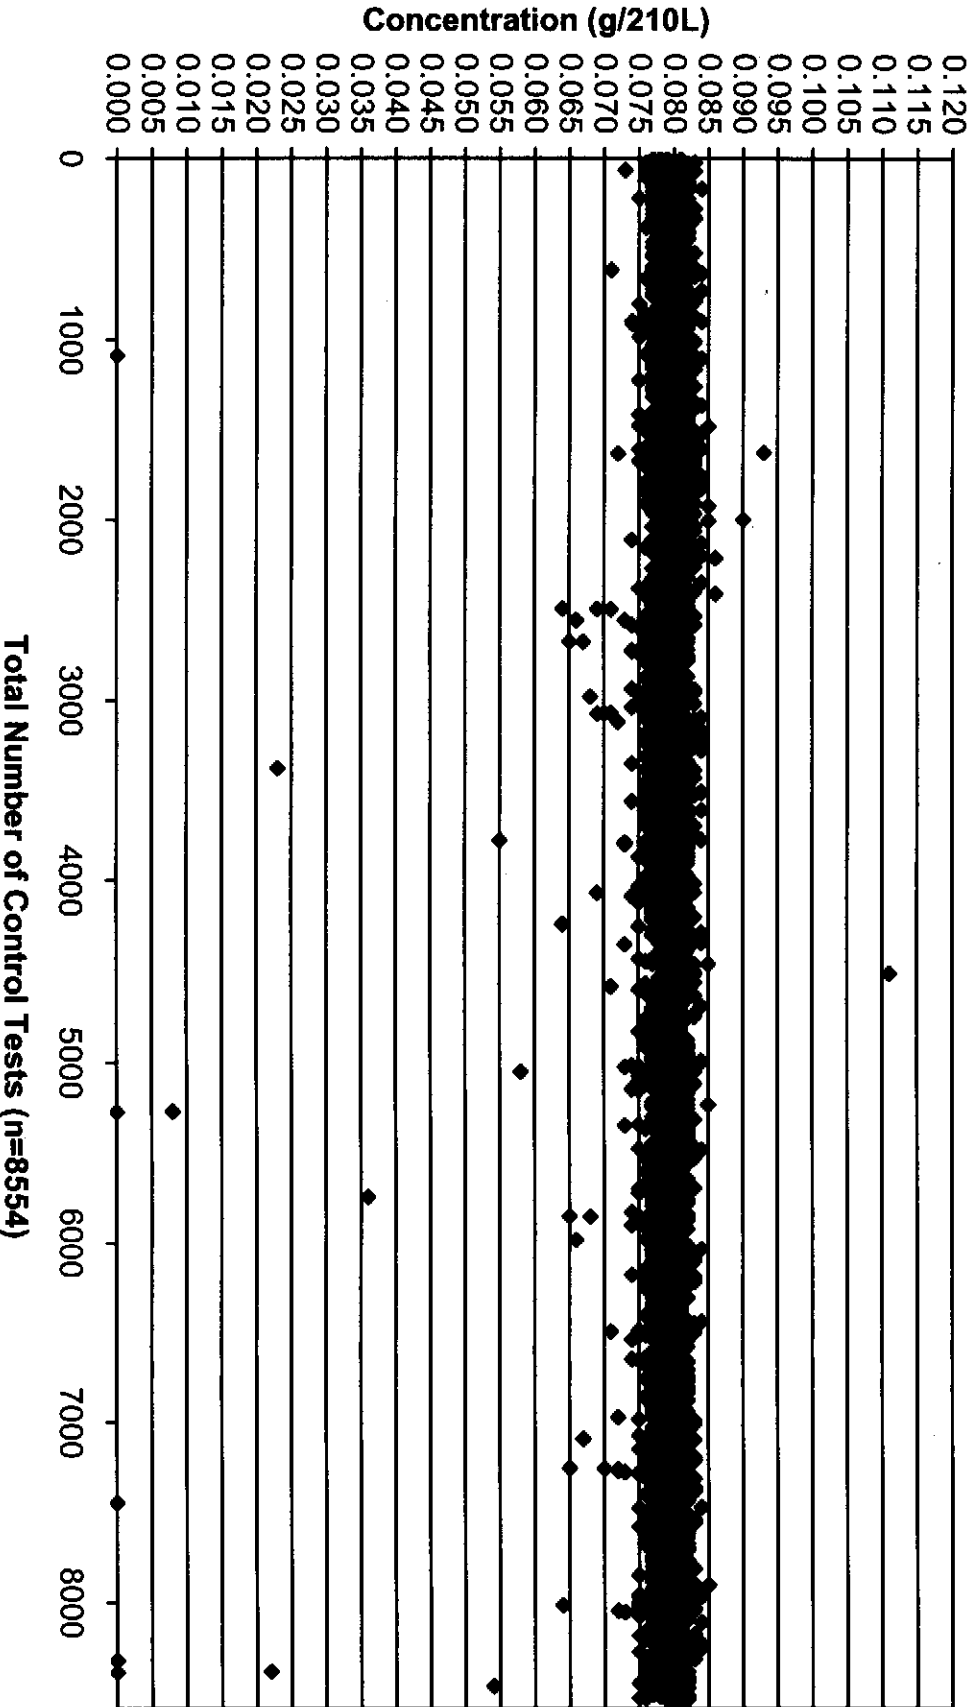

April 2007 Update #3 Control Tests Chart (All Control Tests)

Includes Control Tests Flagged Outside Tolerance (n=70), Interferent Detect (n=11) and RFI Detect (n=6)

Update #3
7/22/10
UBB

April 2007 Update #3 Control Tests Flagged Control Outside Tolerance