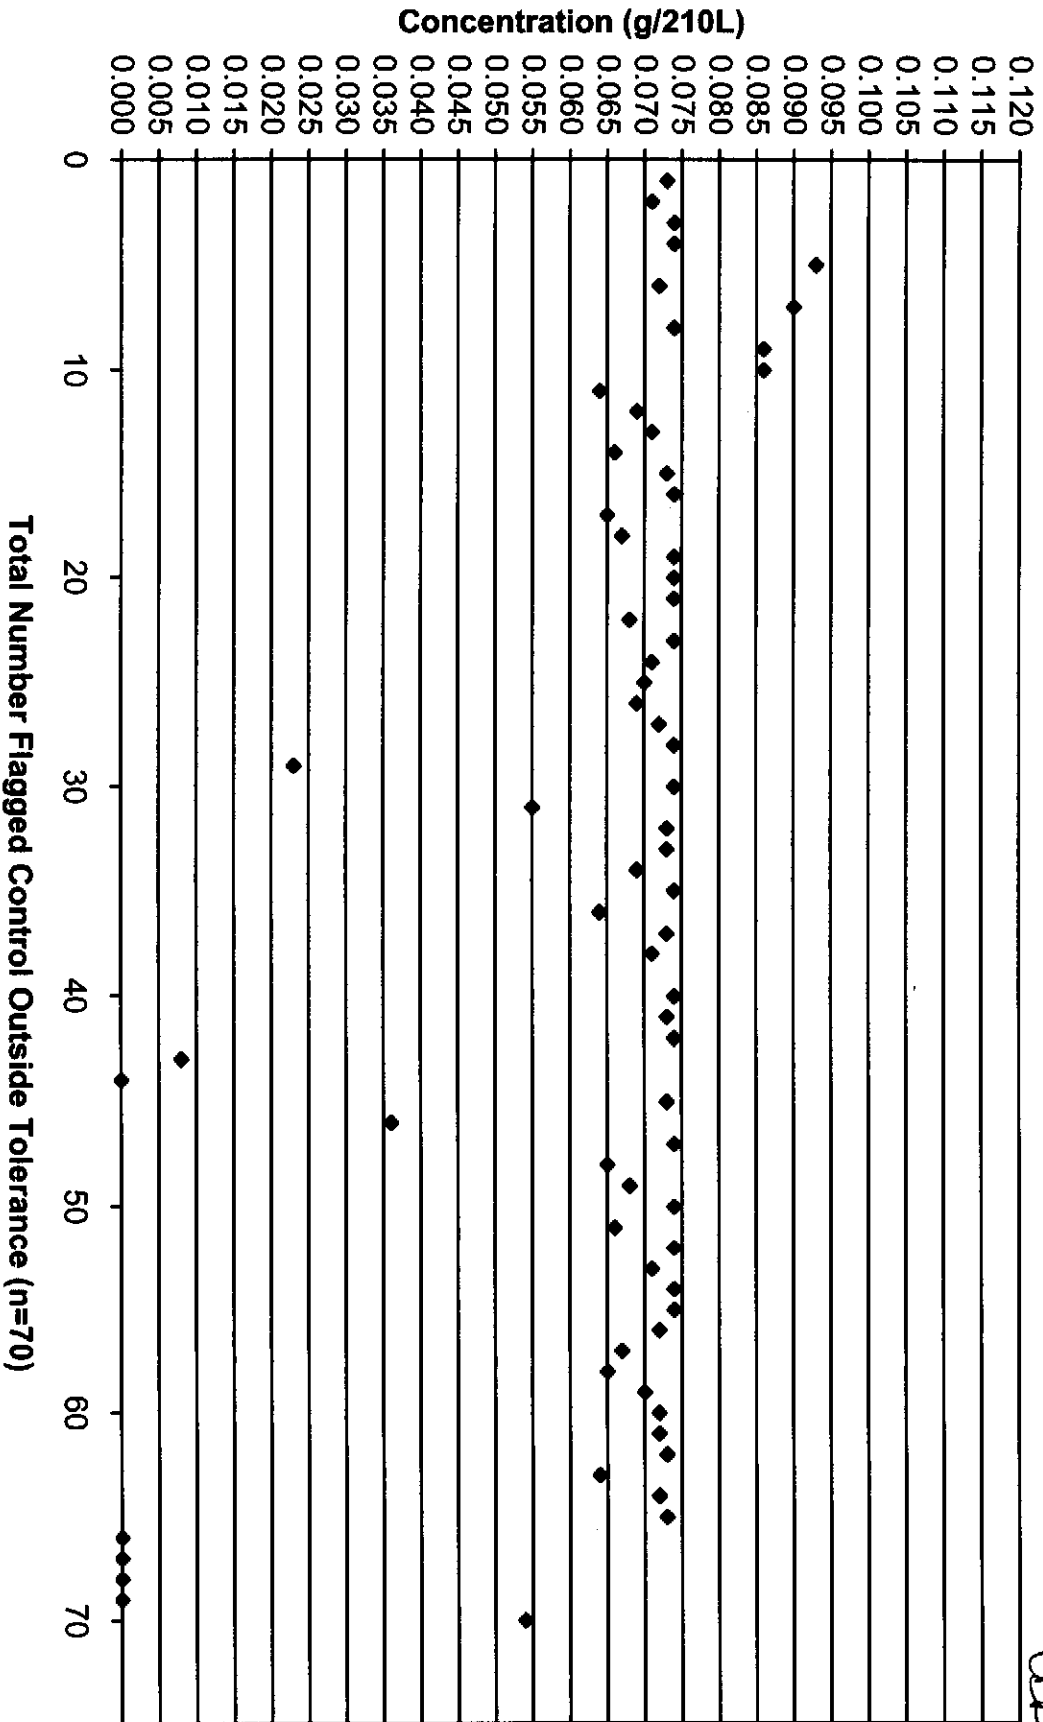

April 2007 Update #3 Control Tests Flagged Control Outside Tolerance

Update #3
7/22/10
UBB