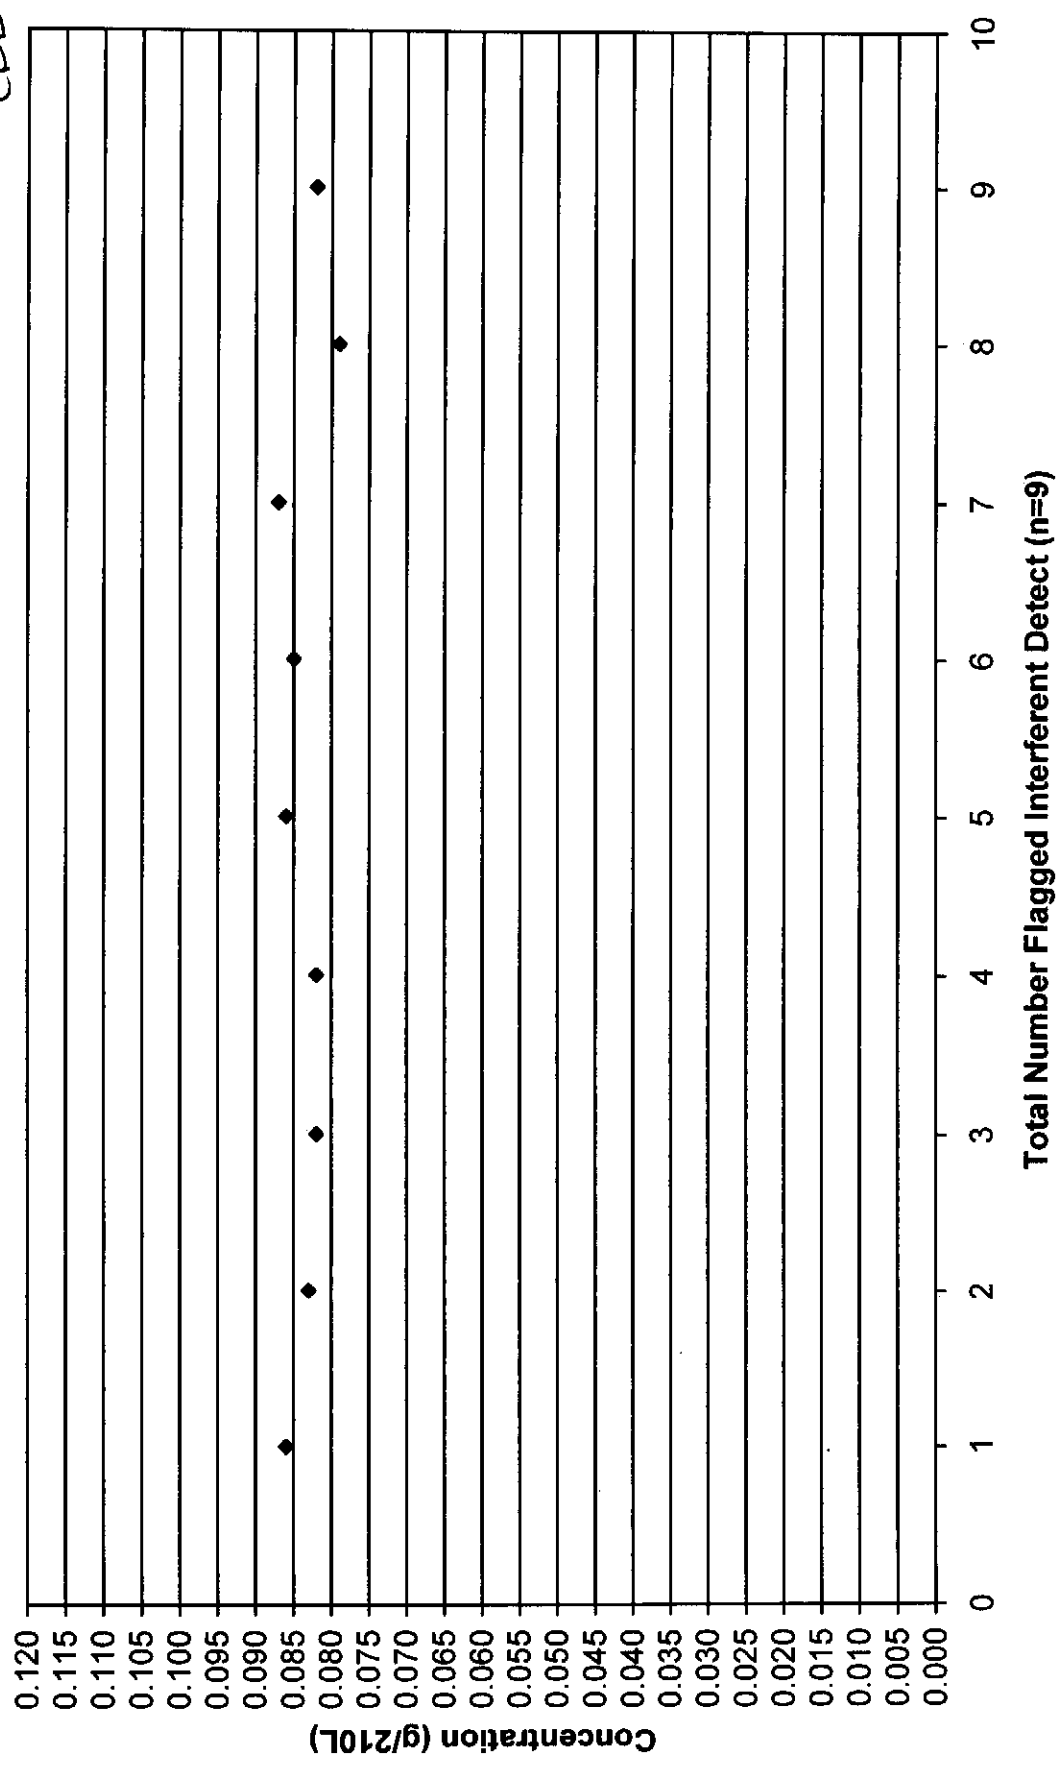

Updated
3-8-11
LDB

December 2010 Updated Control Tests Flagged Interferent Detect