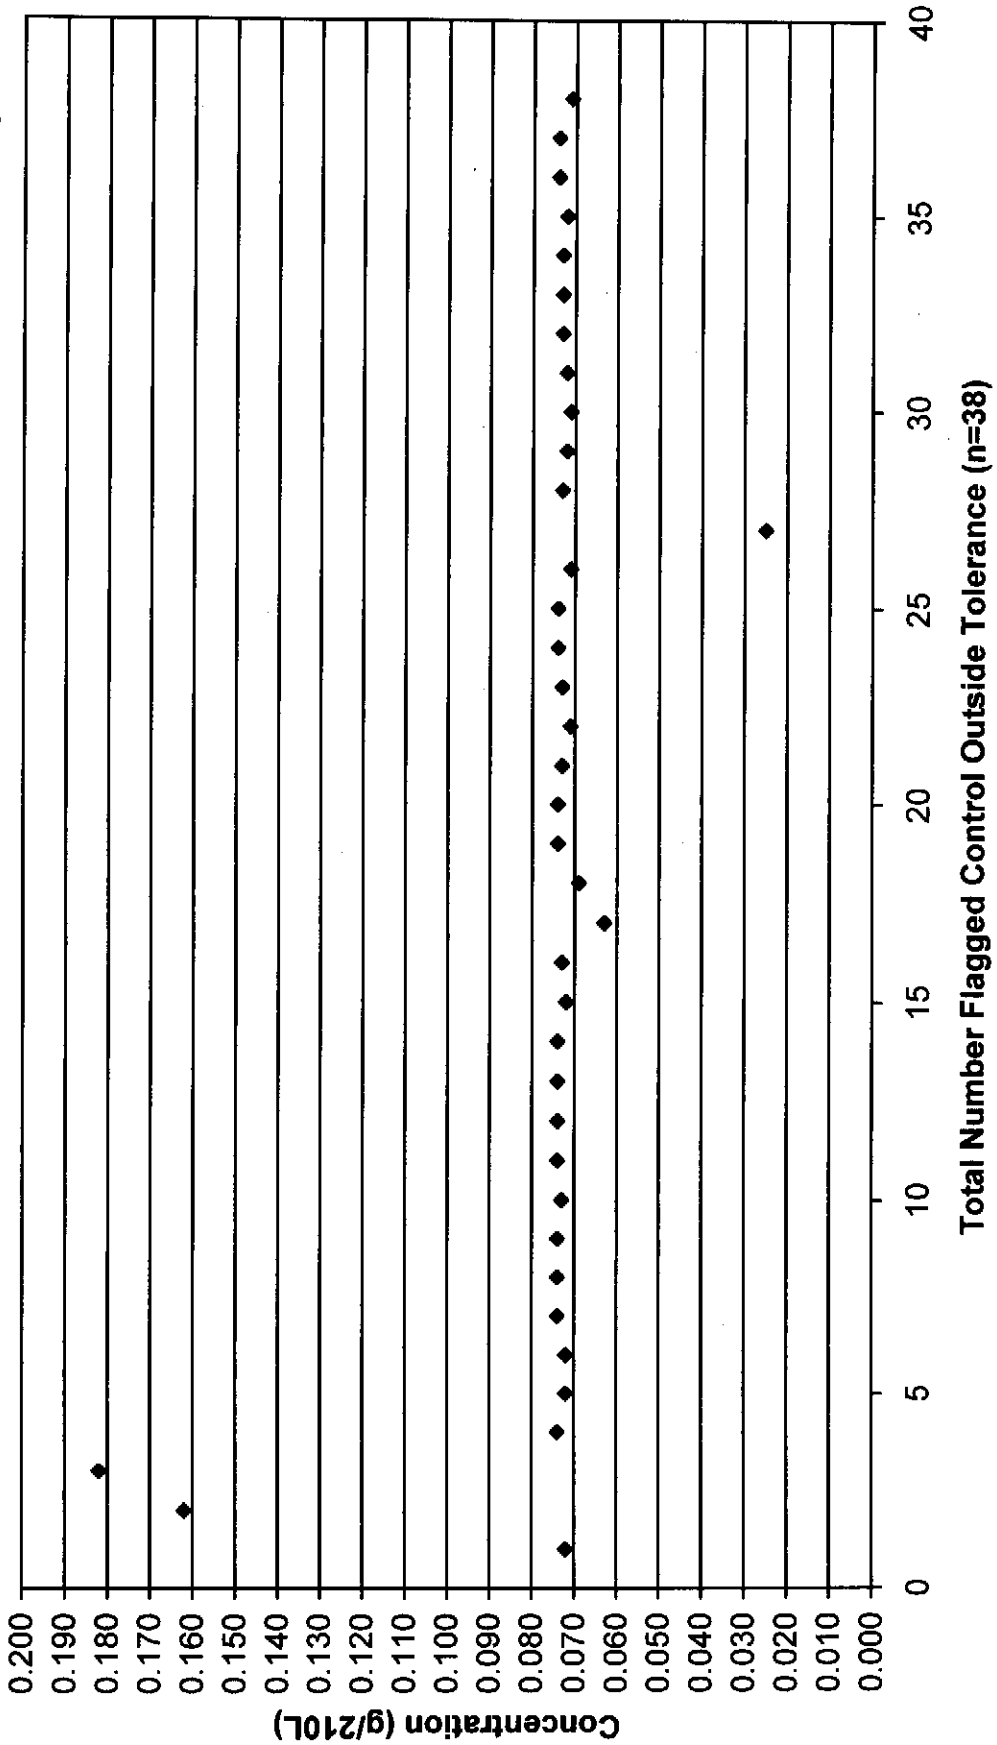

December 2010 Updated Control Tests Flagged Control Outside Tolerance

Updated
3-8-11
WFB