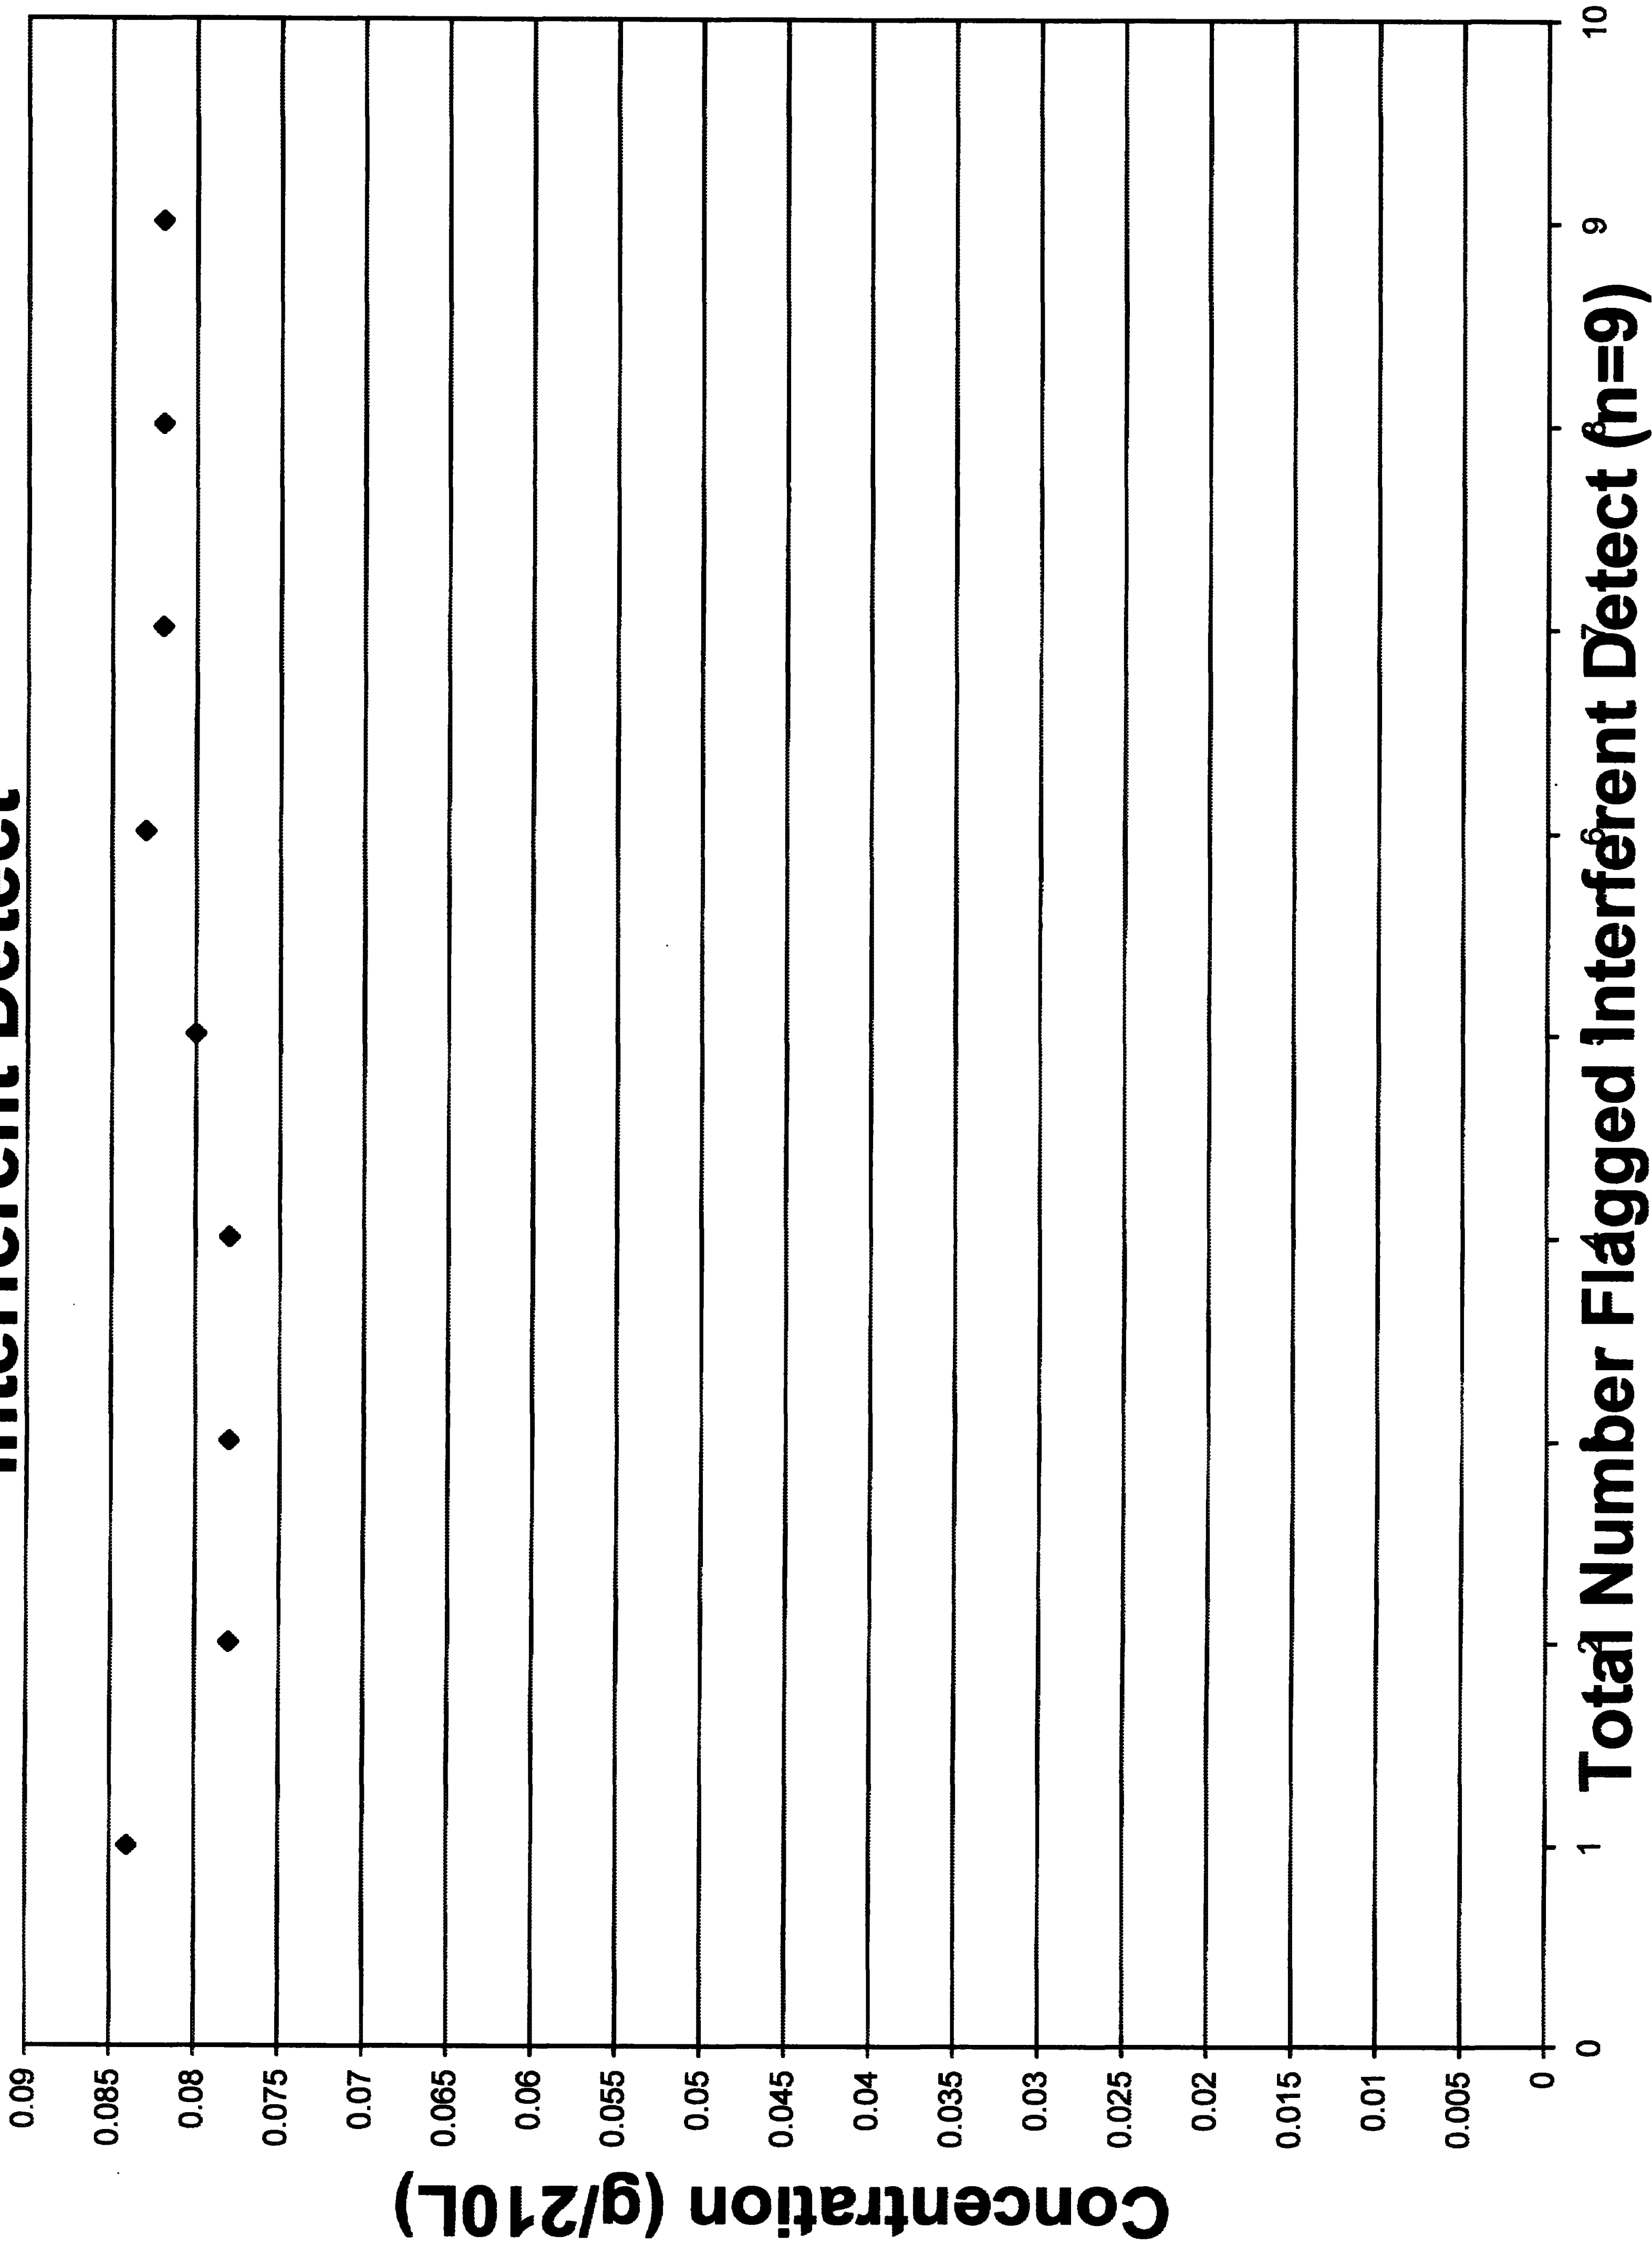

Updated August 2007 Control Tests Flagged Interferent Detect