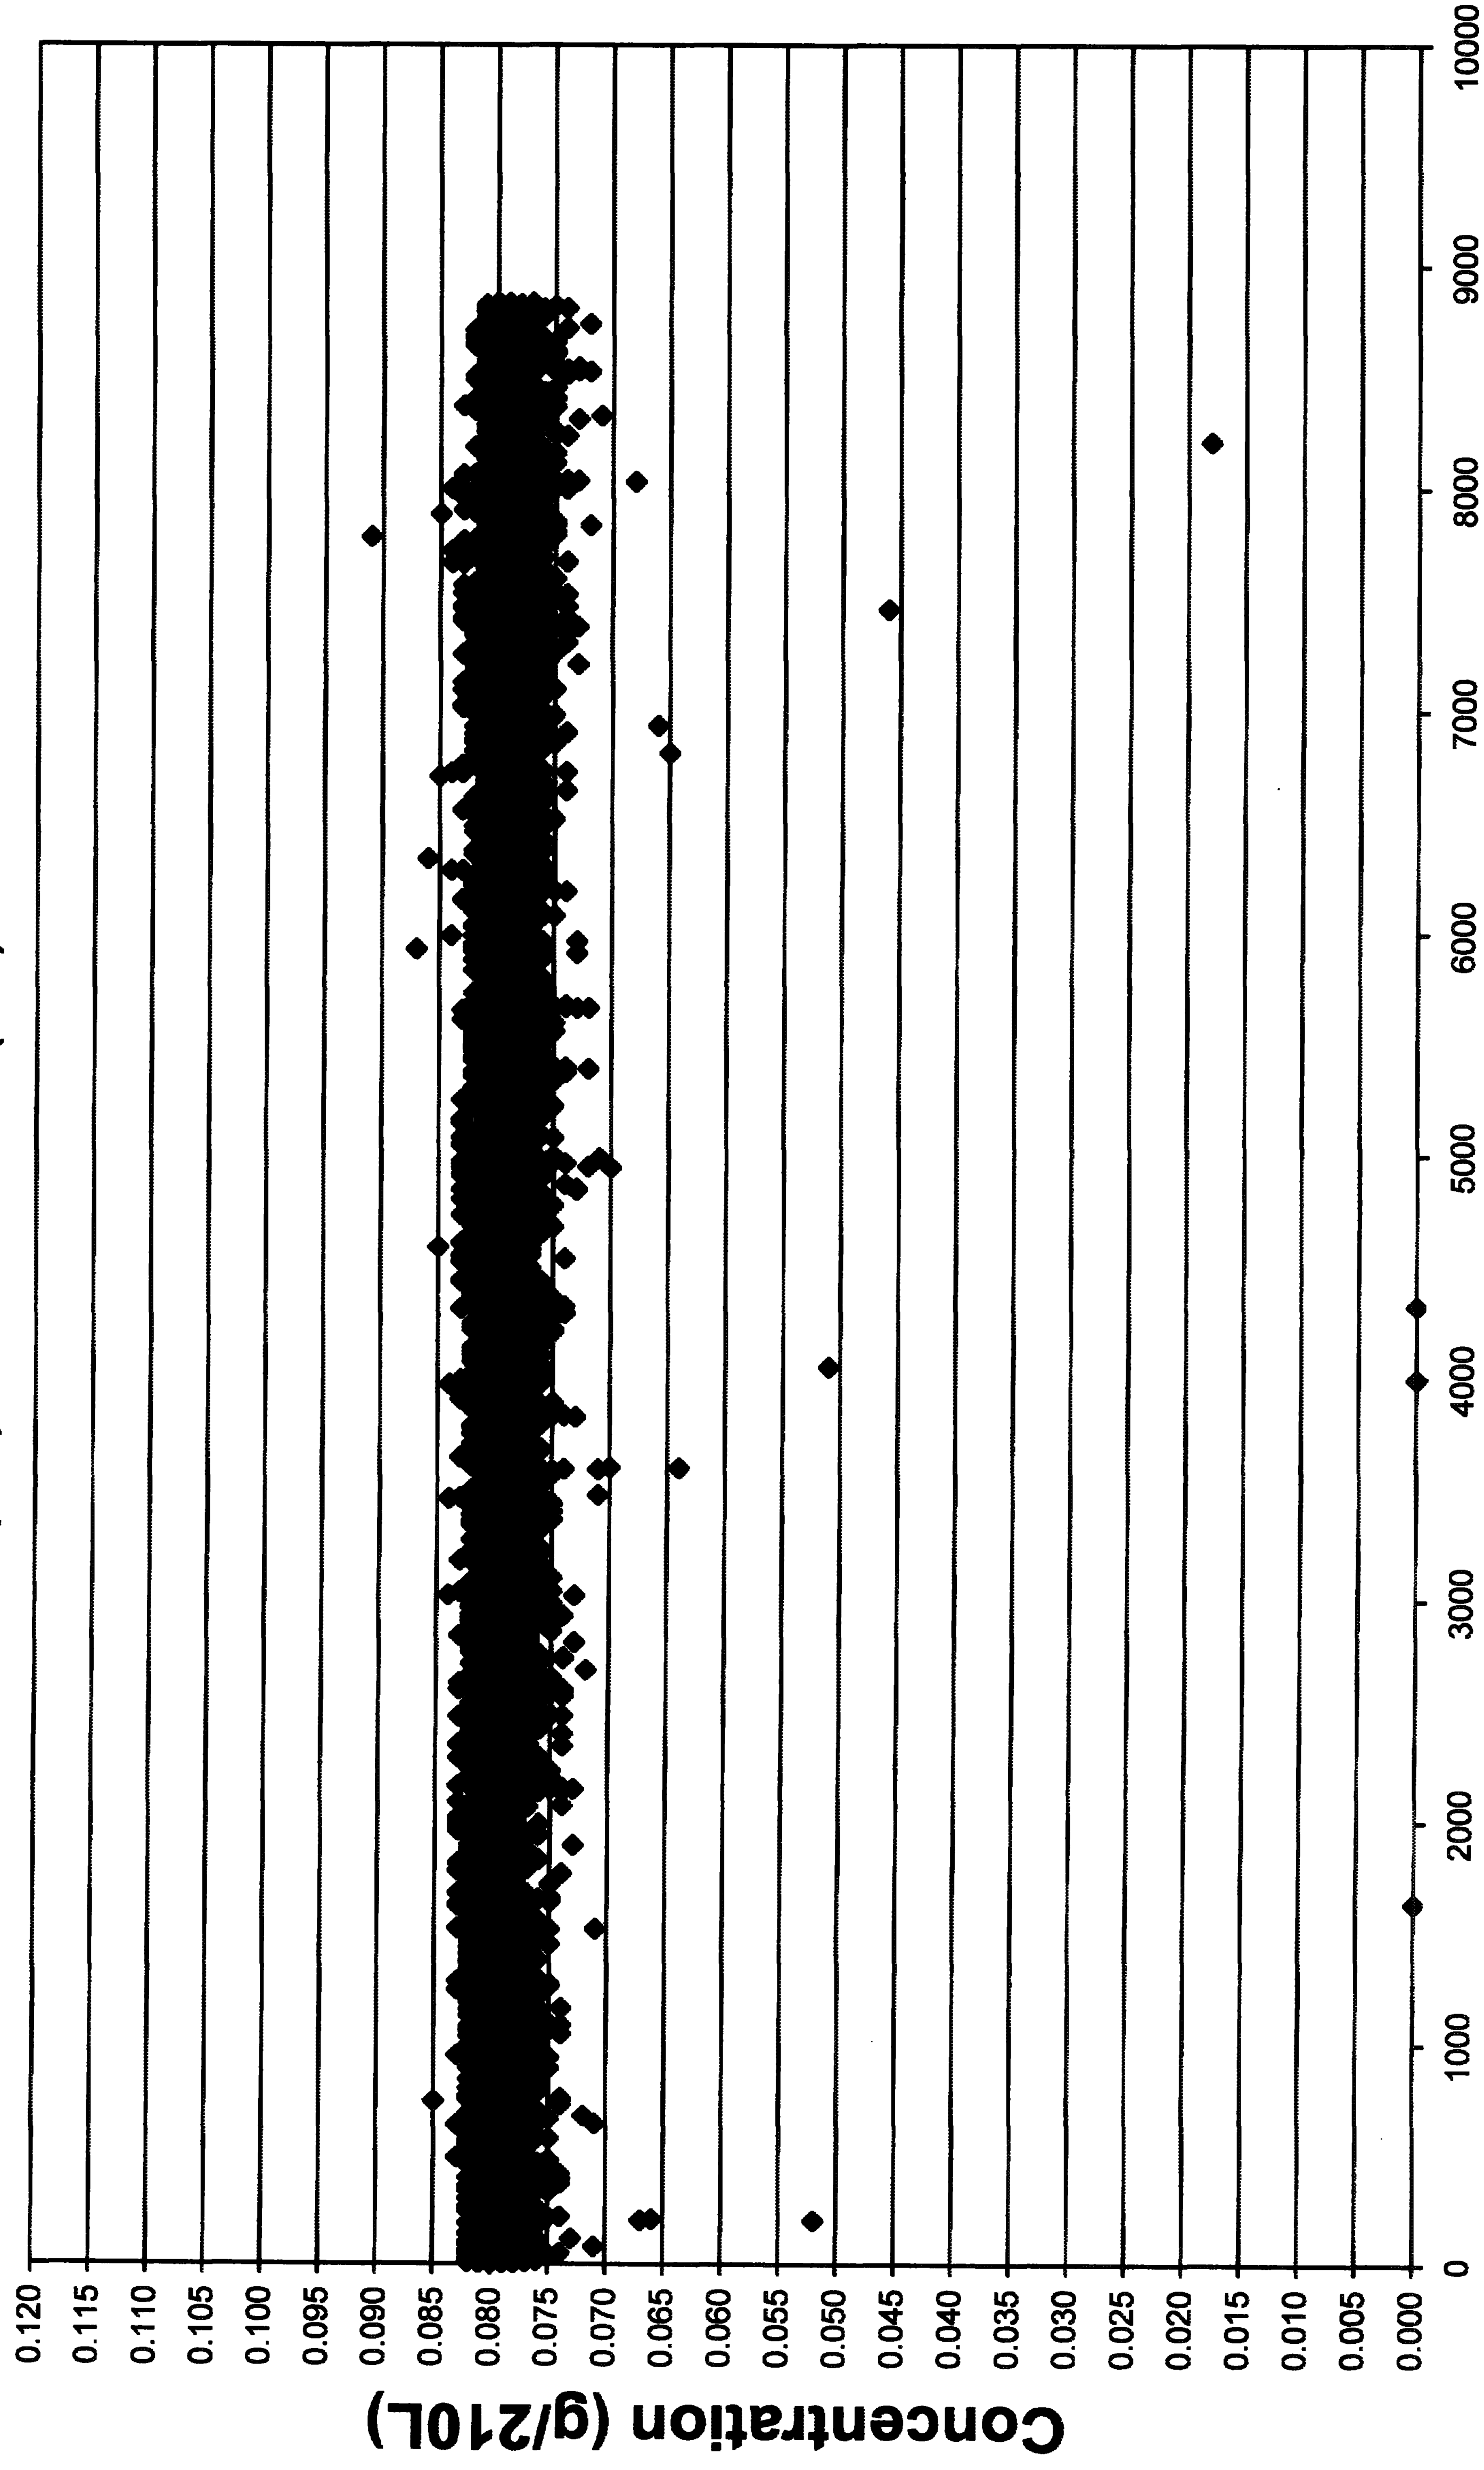

# November 2007 Control Tests Chart (All Control Tests)

Includes Control Tests Flagged Control Outside Tolerance (n=105), Interferent Detect (n=4), and RFI Detect (n=2)

Total Number of Control Tests (n=8836)

# November 2007 Control Tests Flagged Control Outside Tolerance