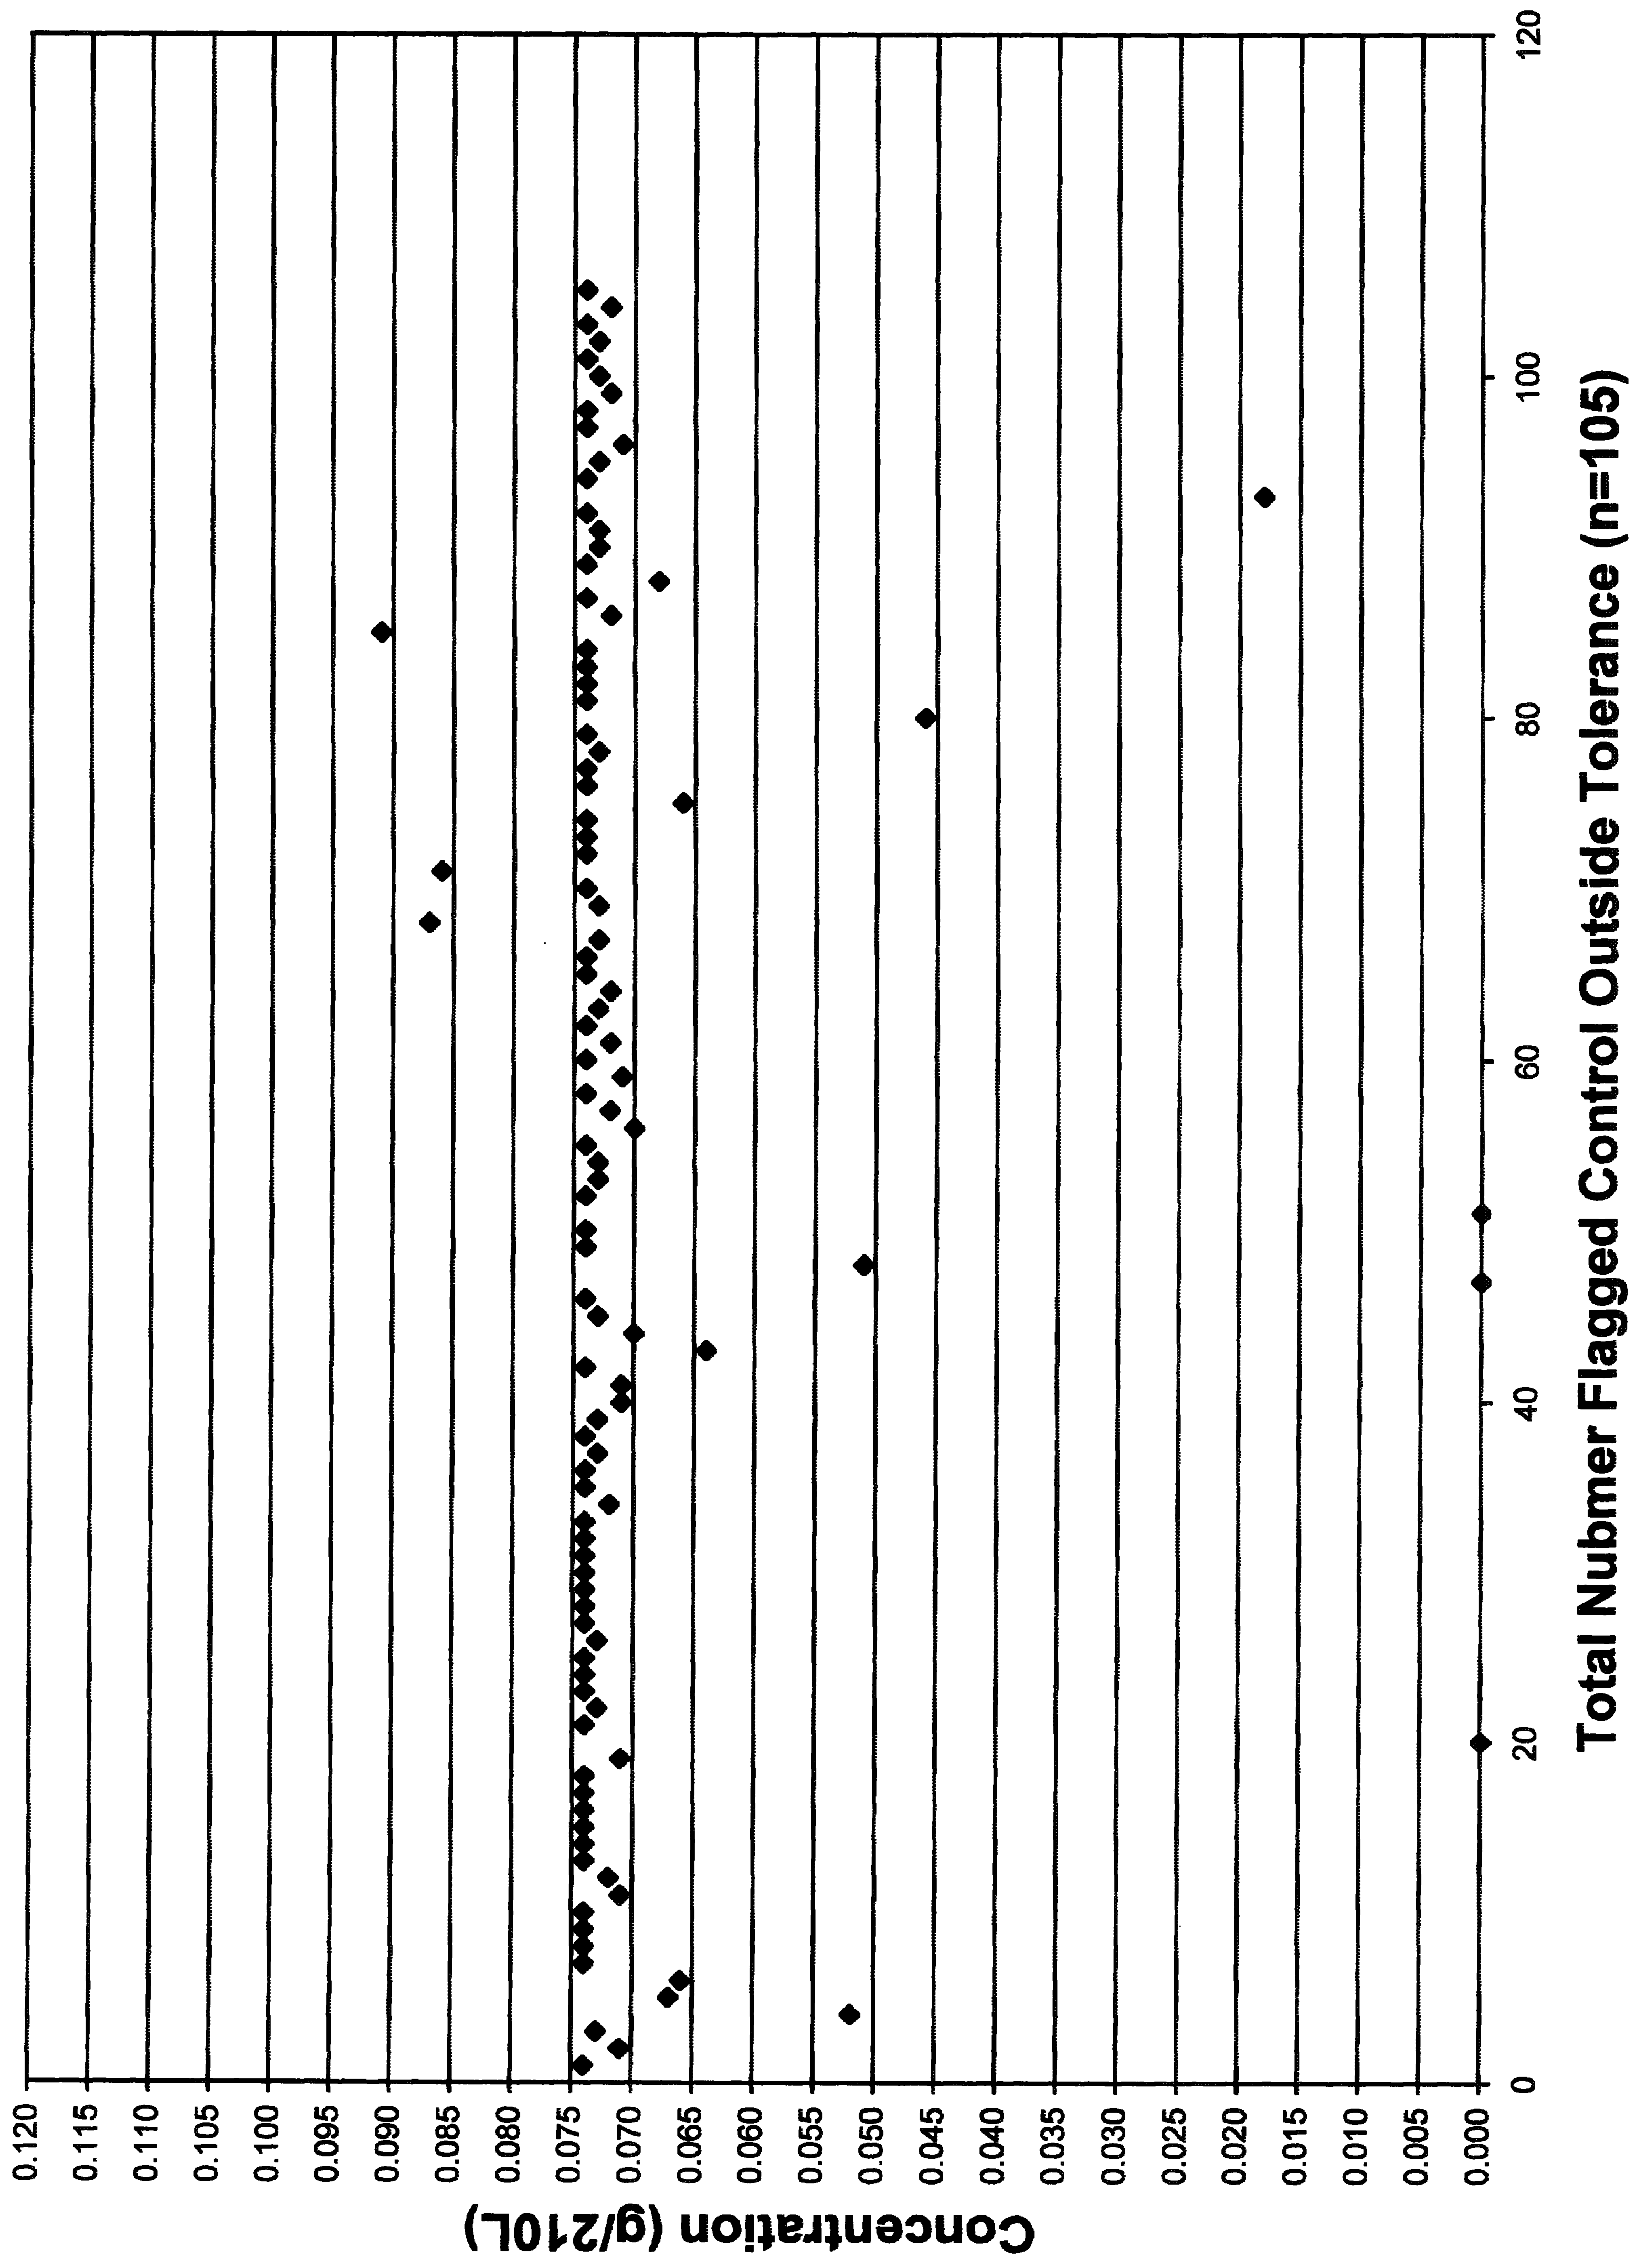

# November 2007 Control Tests Chart (All Control Tests)

Includes Control Tests Flagged Control Outside Tolerance (n=105), Interferent Detect (n=4), and RFI Detect (n=2)

Total Number of Control Tests (n=8836)

# November 2007 Control Tests Flagged Control Outside Tolerance