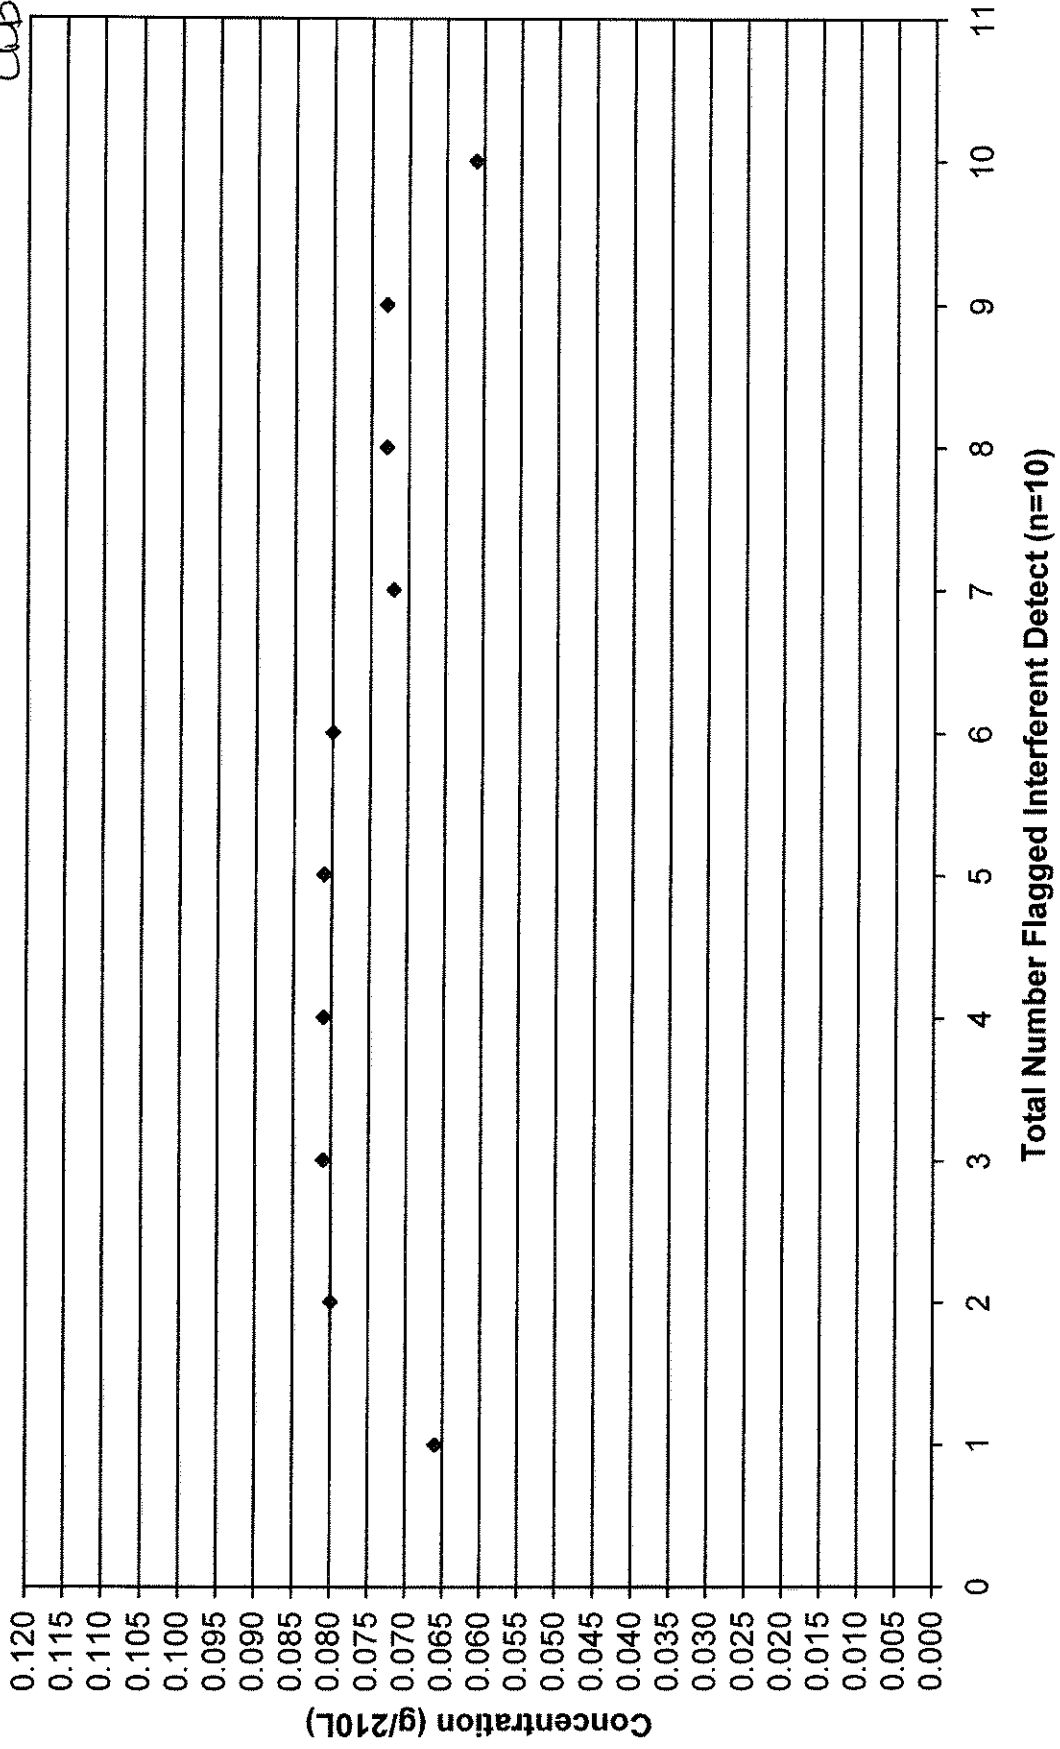

Update #2
10/18/11
LAB

June 2011 Update #2 Control Tests Flagged Interferent Detect