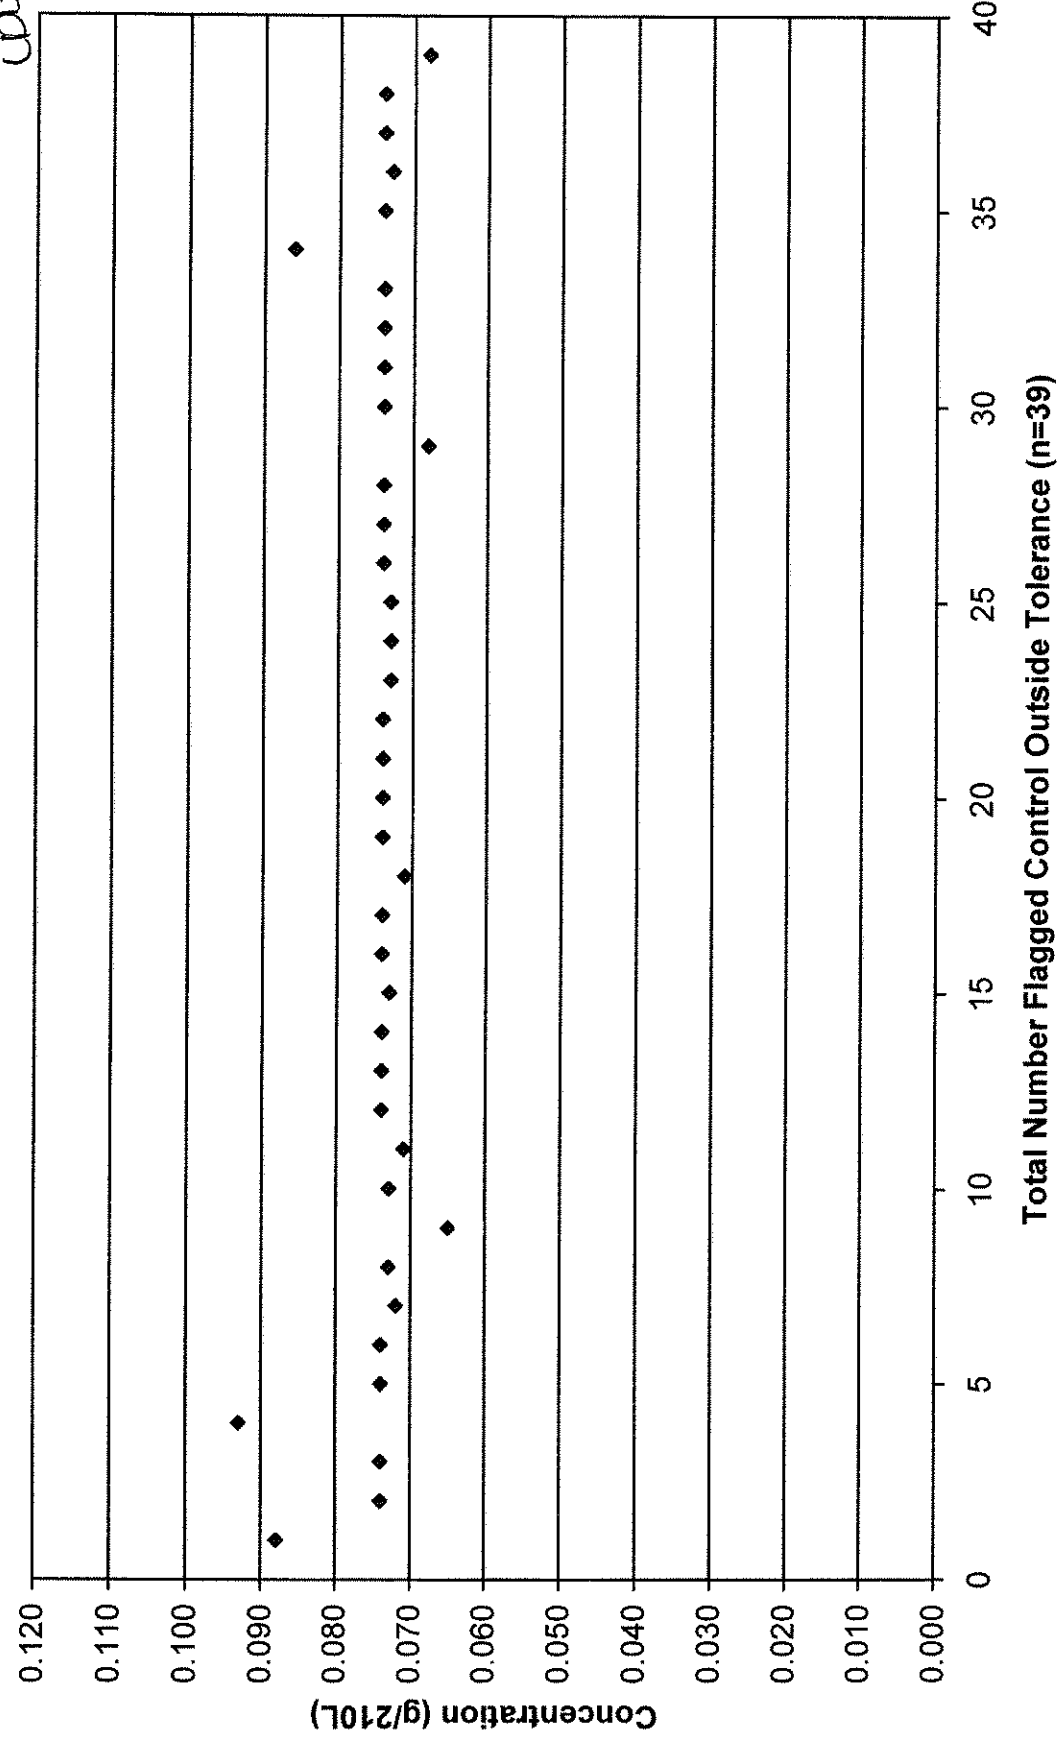

Update #2
10/18/11
CDB

June 2011 Update #2 Control Tests Flagged Control Outside Tolerance