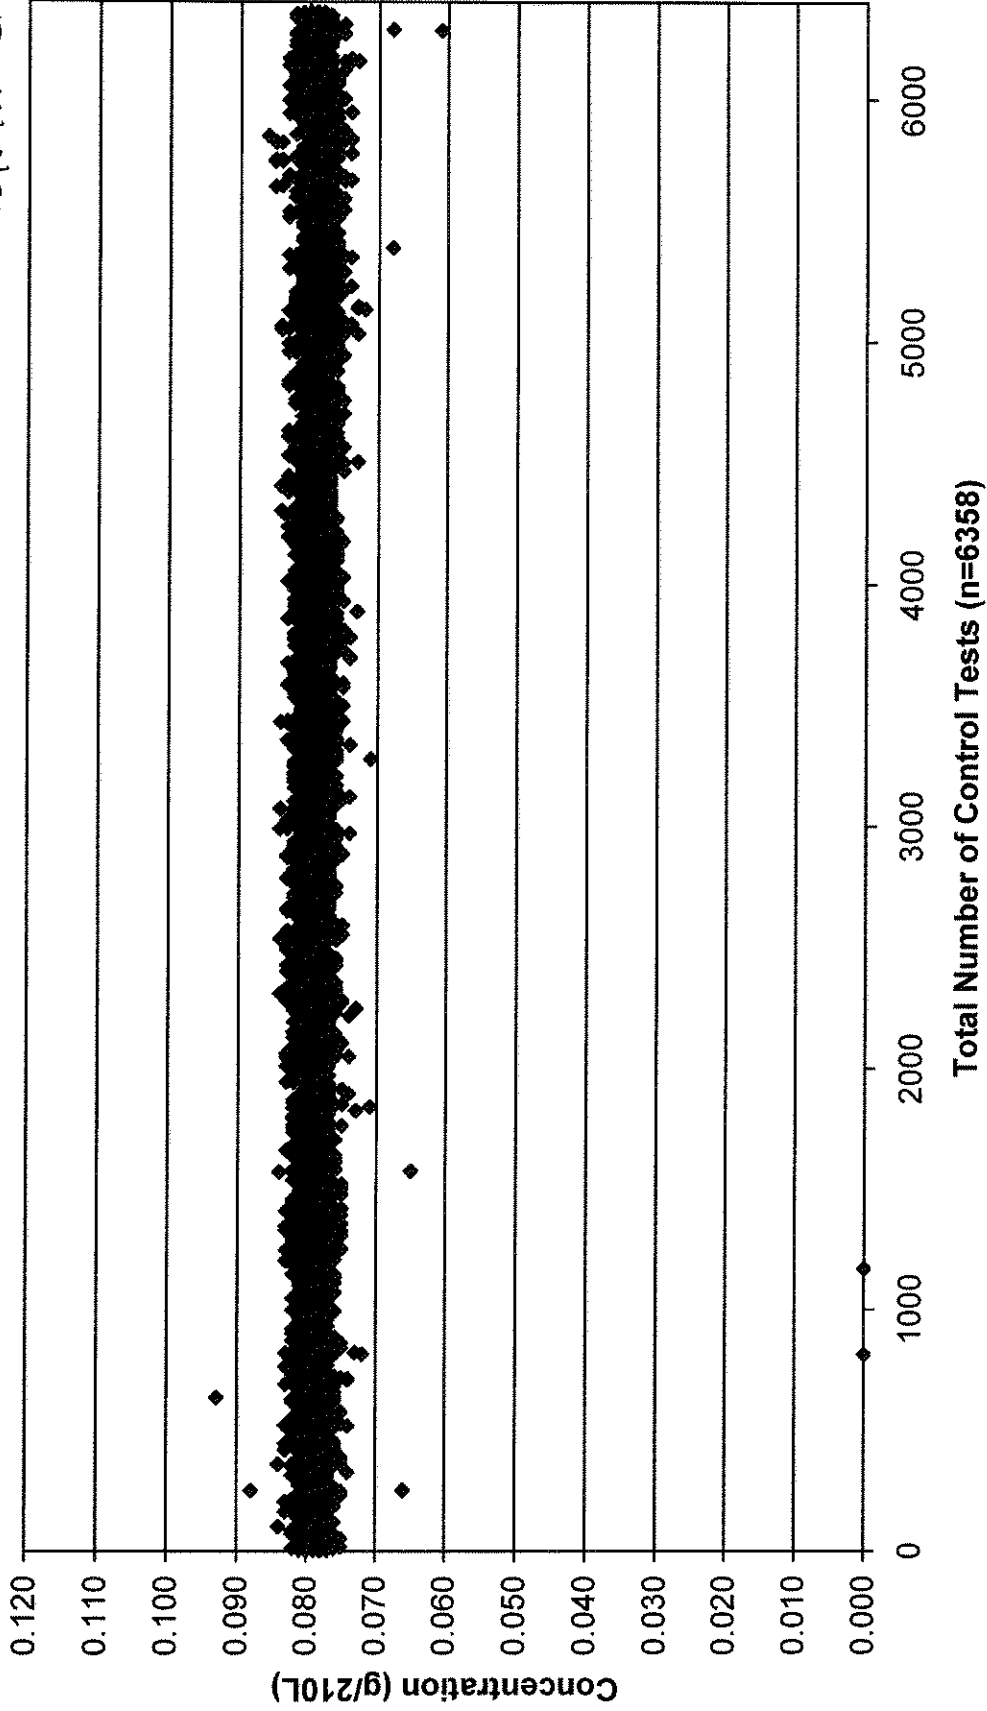

June 2011 Update #2 Control Tests Chart (All Control Tests)

Includes Control Tests Flagged Control Outside Tolerance (n=39), Interferent Detect (n=10) and RFI Detect (n=4)

update #2
10/18/11 UBB

Update #2
10/18/11
CDB