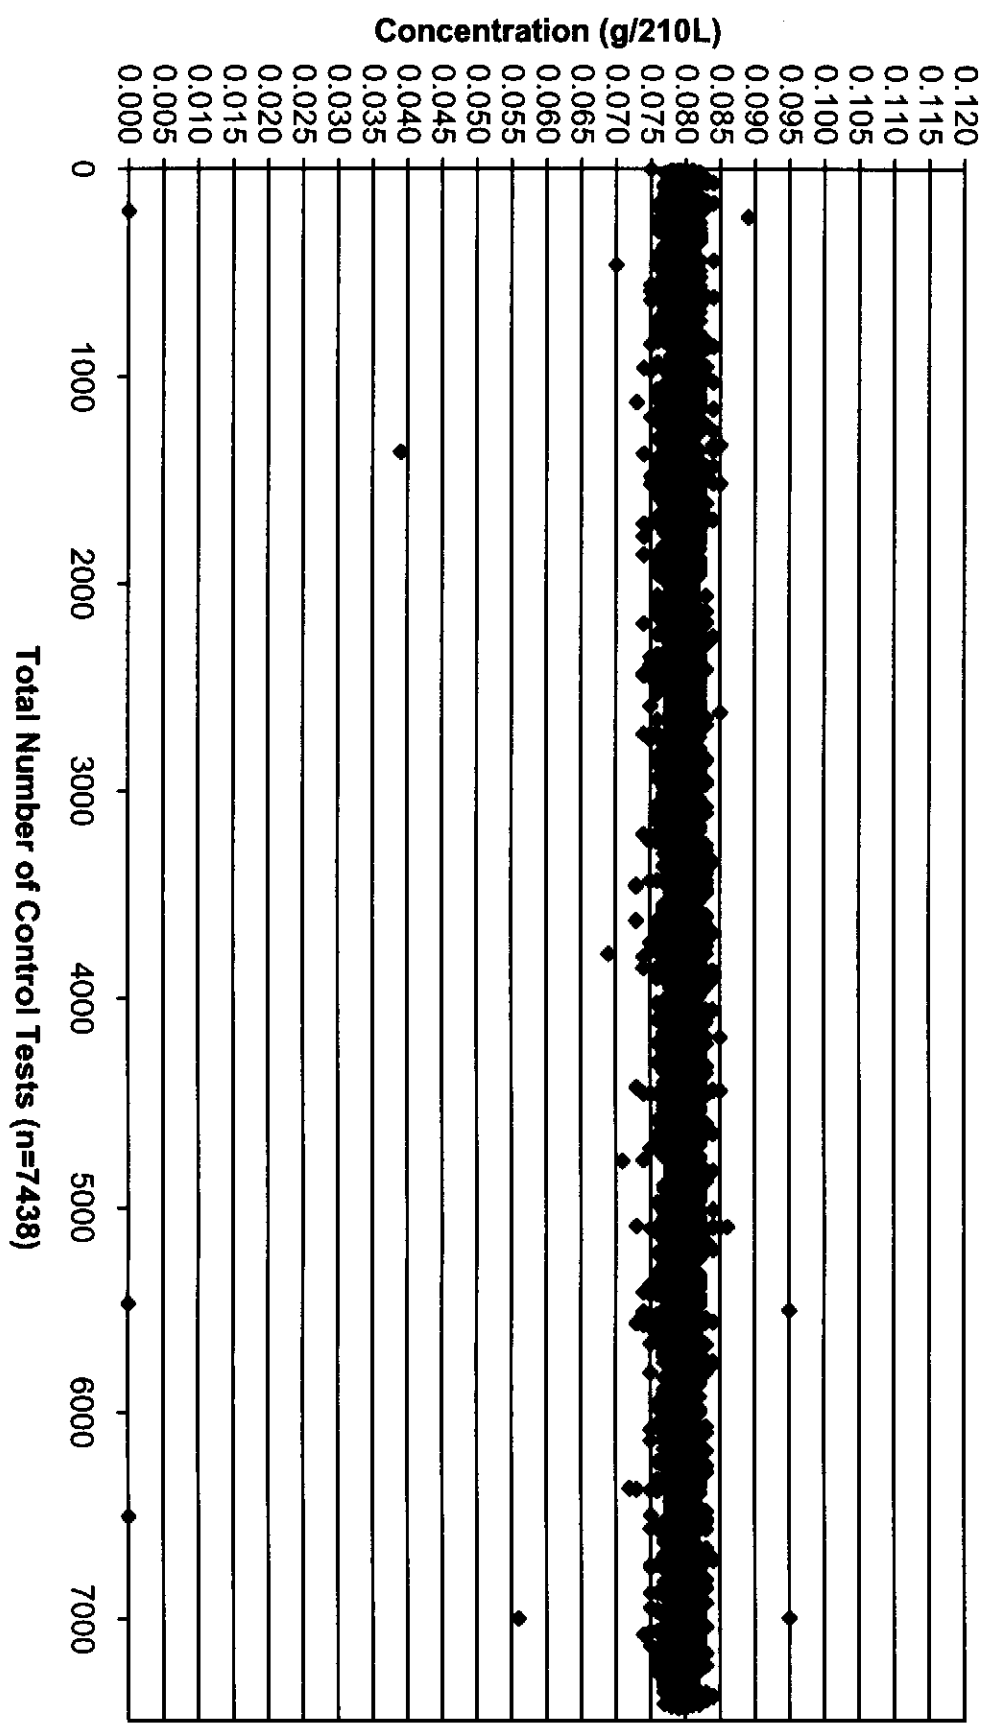

July 2010 Control Tests Chart (All Control Tests)

Includes Control Tests Flagged Control Outside Tolerance (n=38), Interferent Detect (n=3) and RFI Detect (n=3)

11/29/10
WCB

July 2010 Control Tests Flagged Control Outside Tolerance