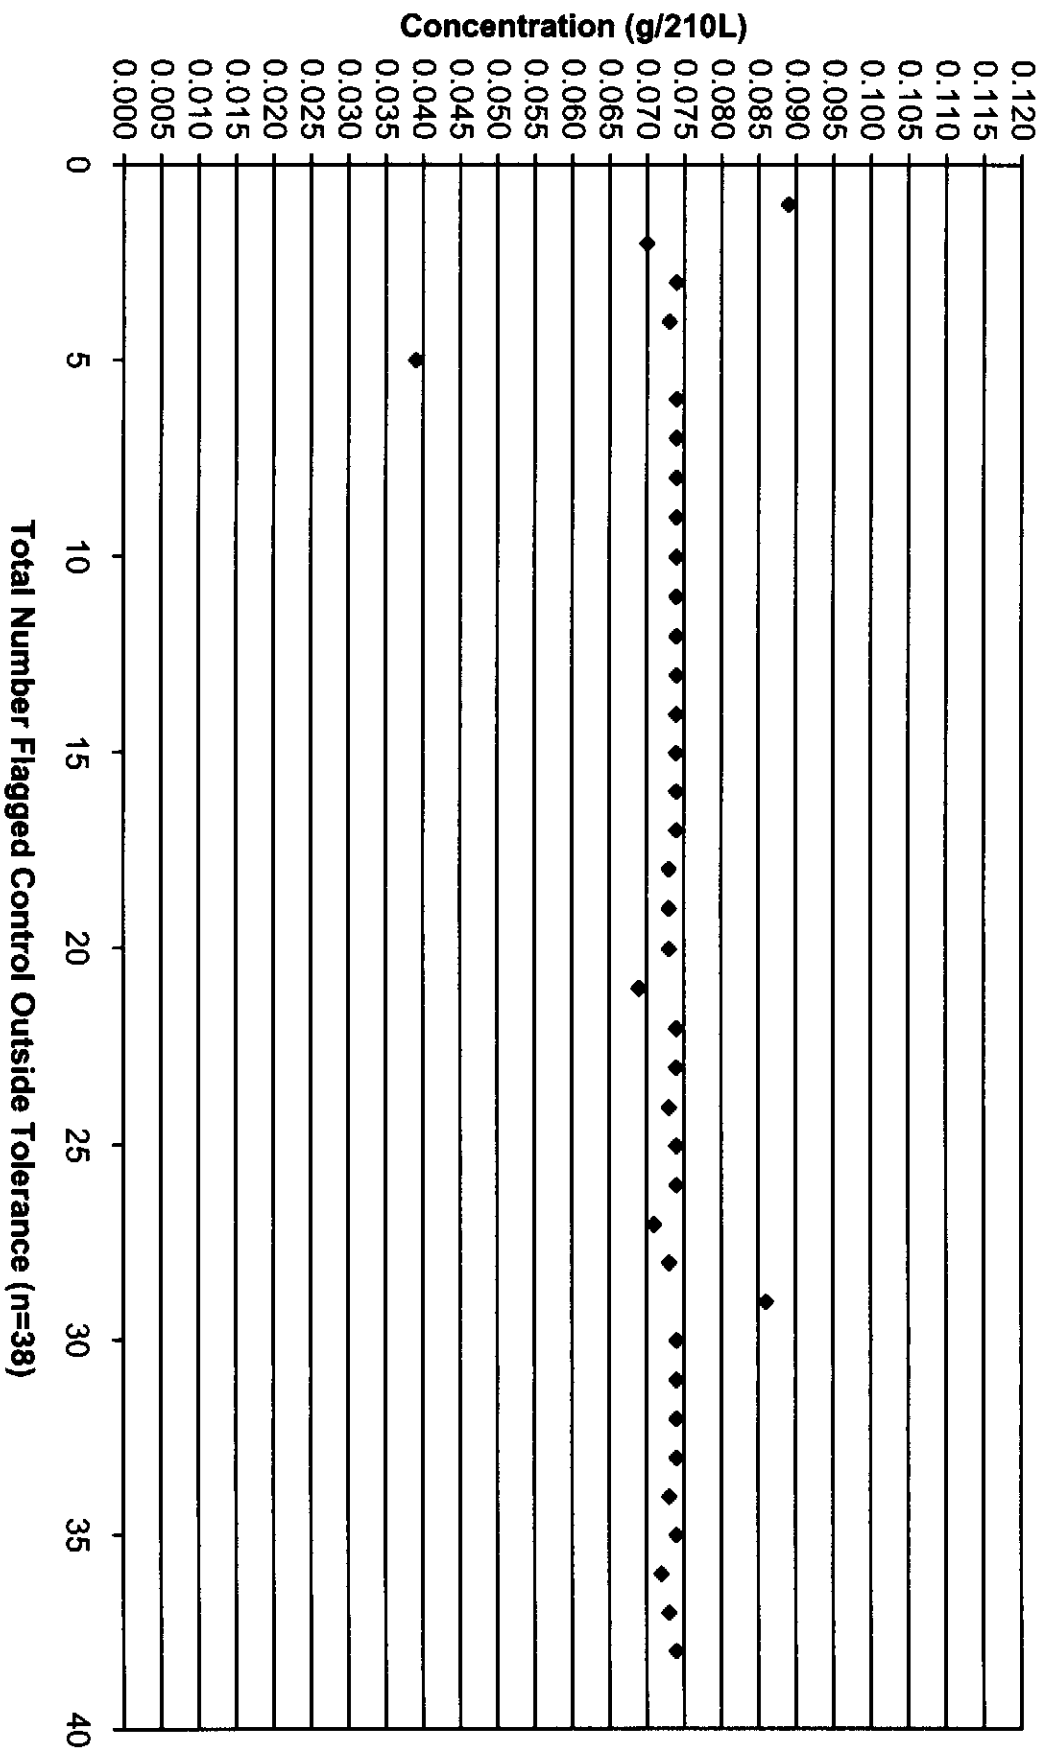

July 2010 Control Tests Flagged Control Outside Tolerance

11/29/10
UDF