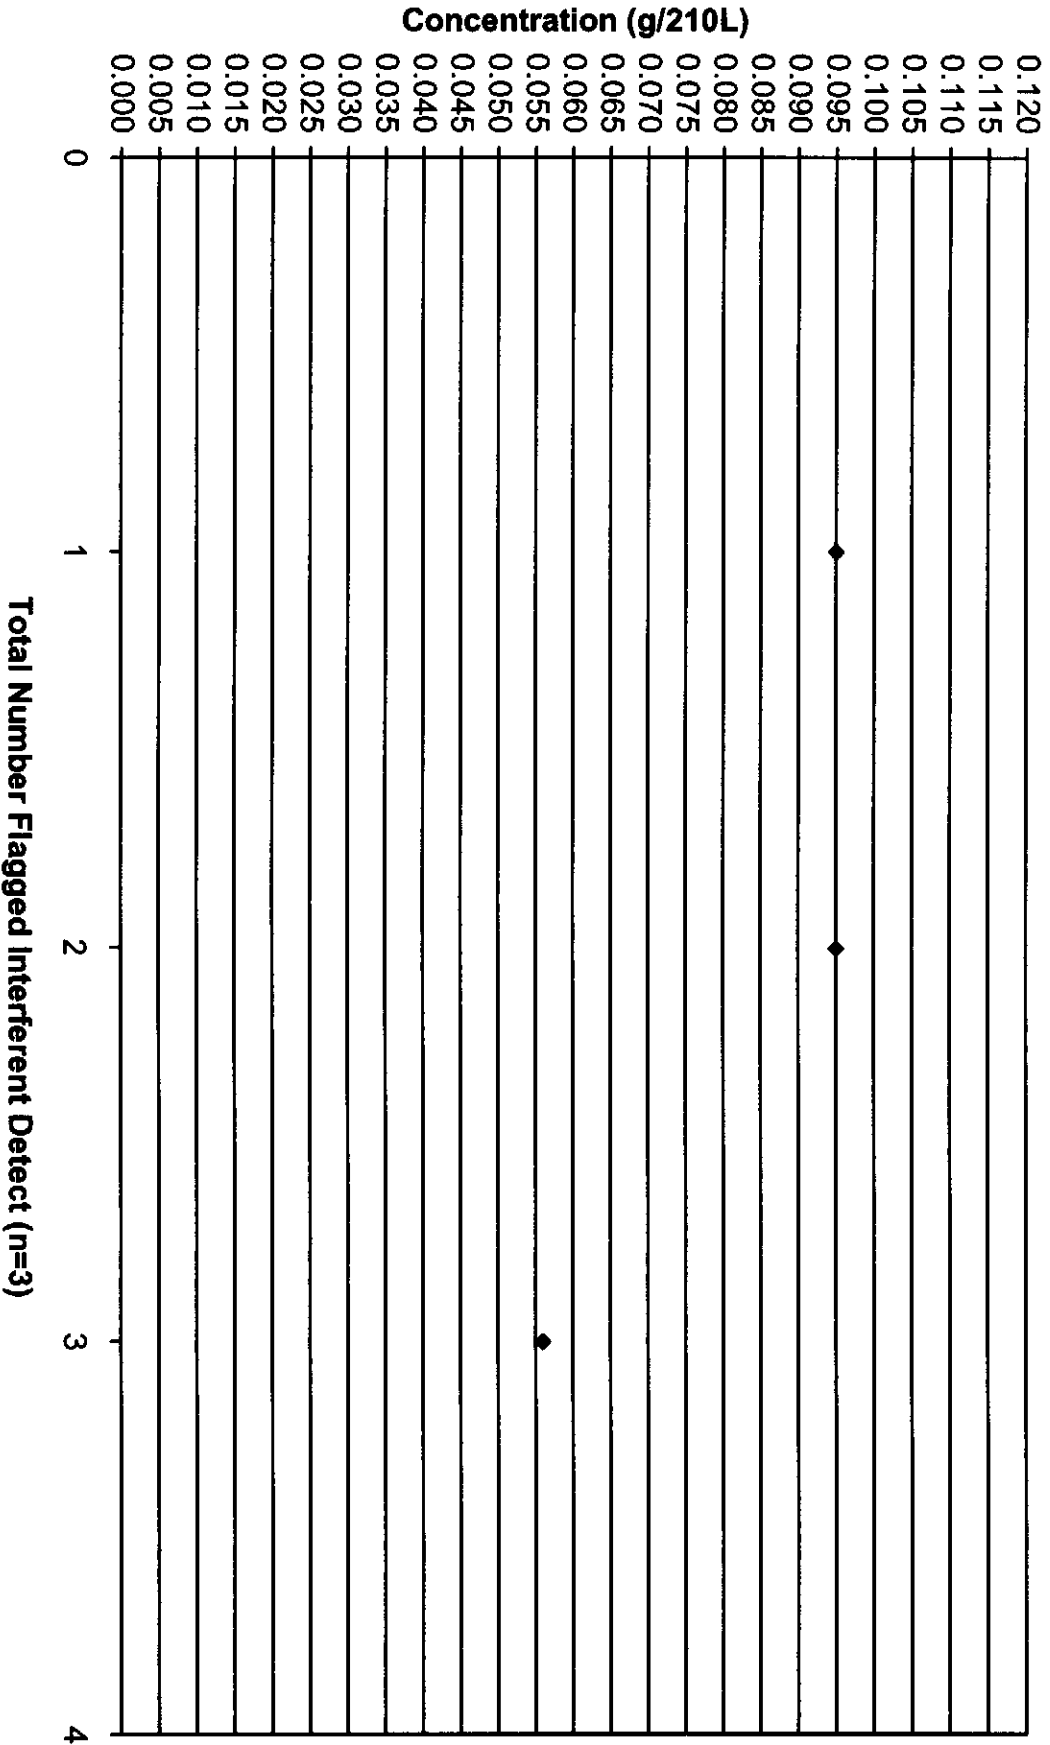

July 2010 Control Tests Flagged Interferent Detect

11/29/10
UBB