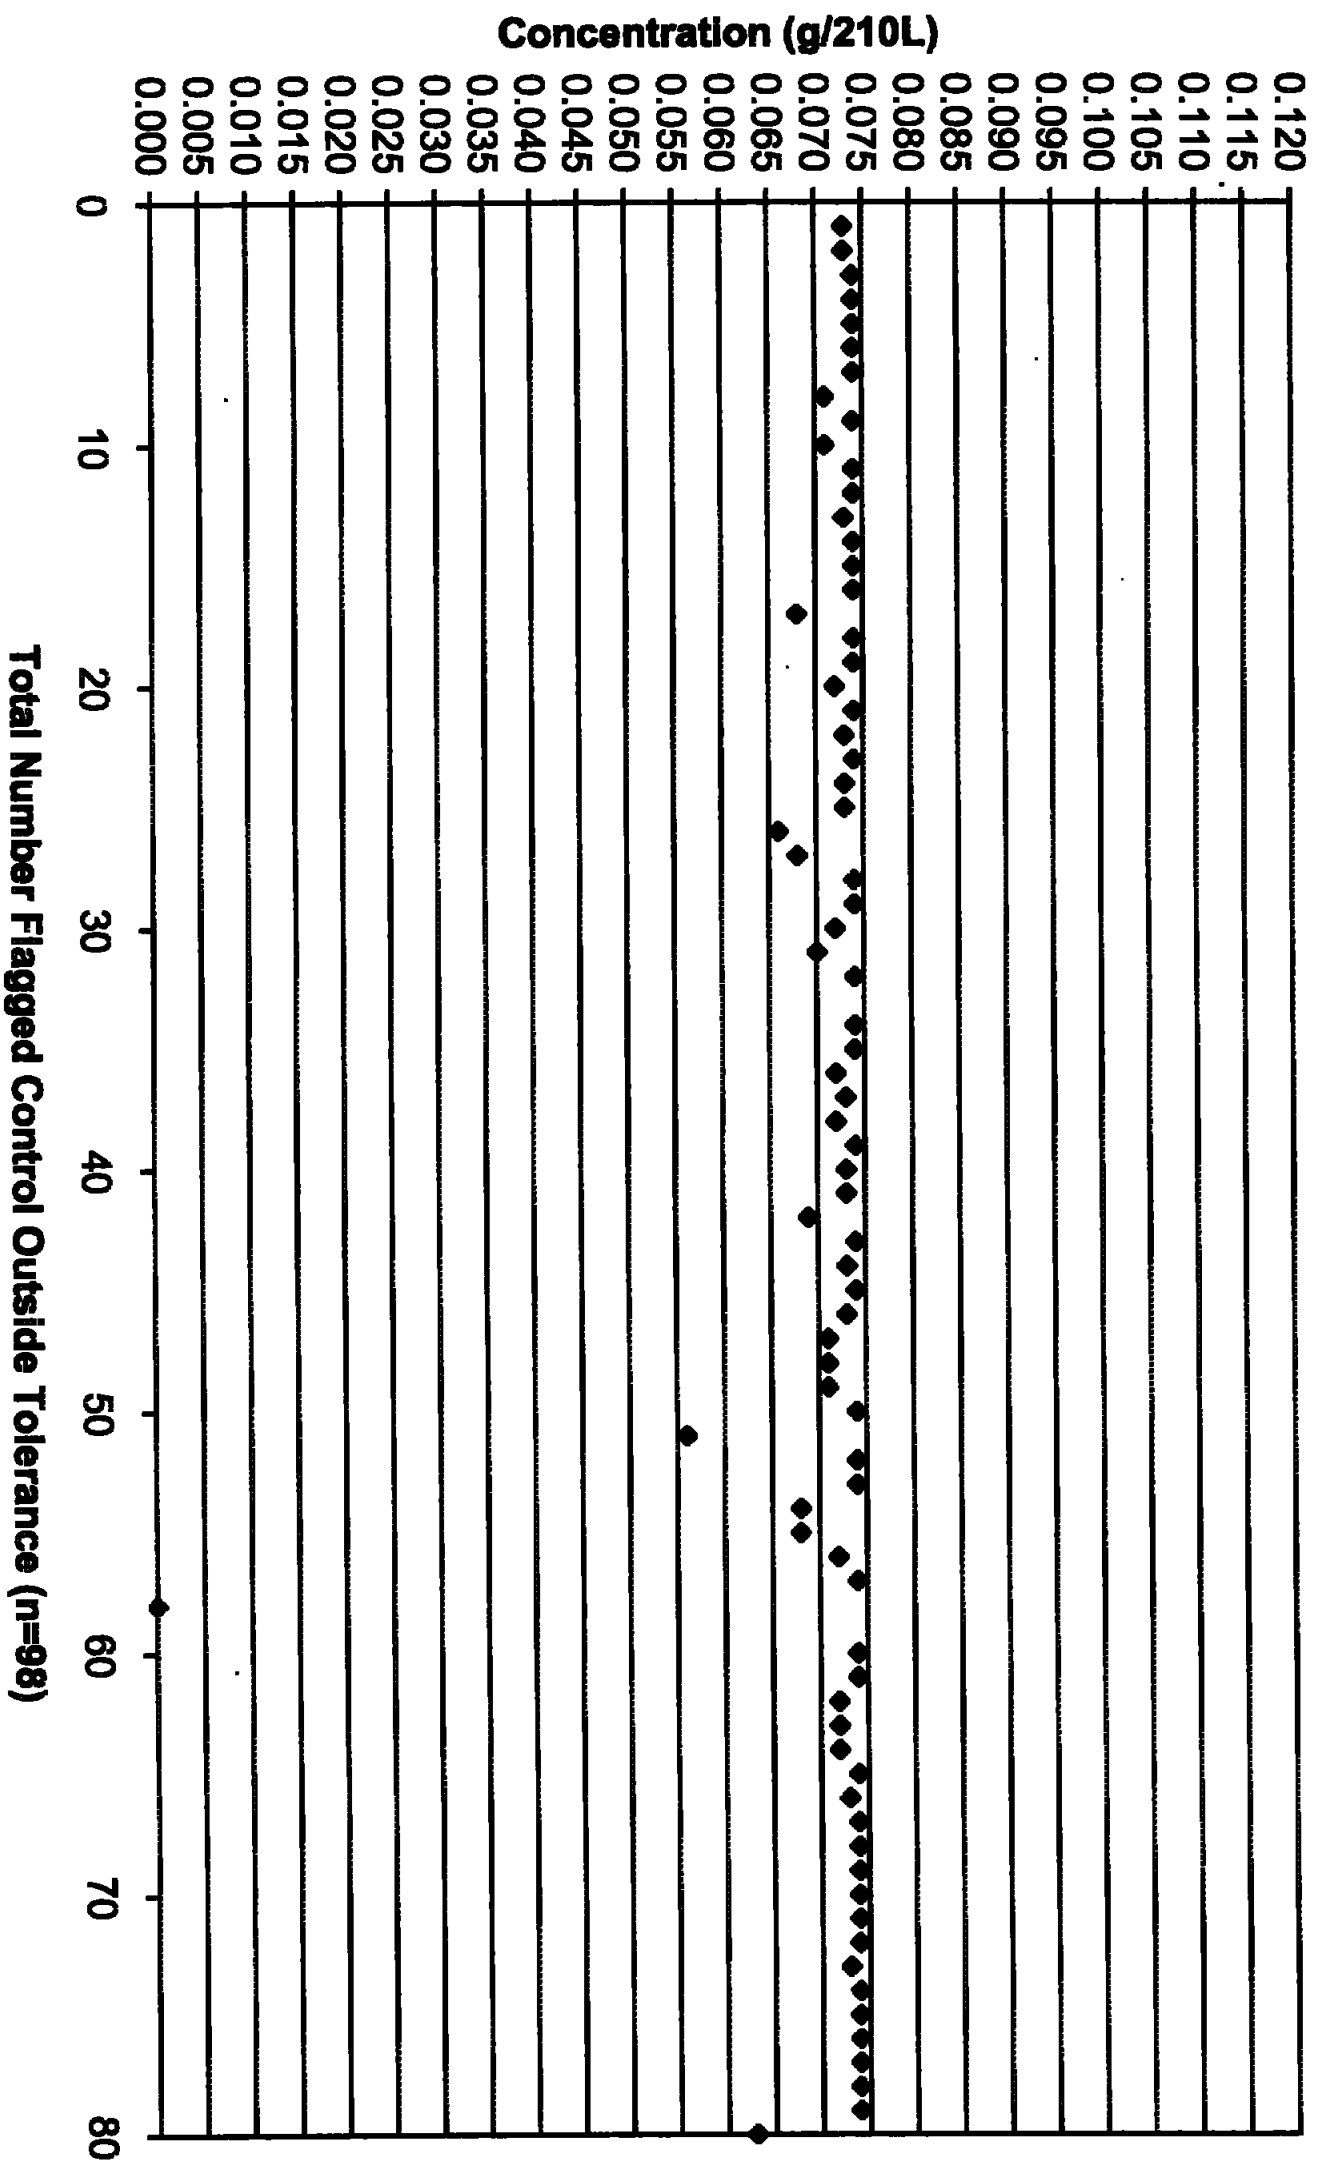

June 2008 Updated Control Tests Flagged Interferent Detect

June 2008 Updated Control Tests Flagged Control Outside Tolerance

June 2008 Updated Control Tests Flagged RFI Detect

June 2008 Updated Control Tests Chart (All Control Tests)

Includes Control Tests Flagged Control Outside Tolerance (n=98), Interferent Detect (n=5) and RFI Detect (n=9)