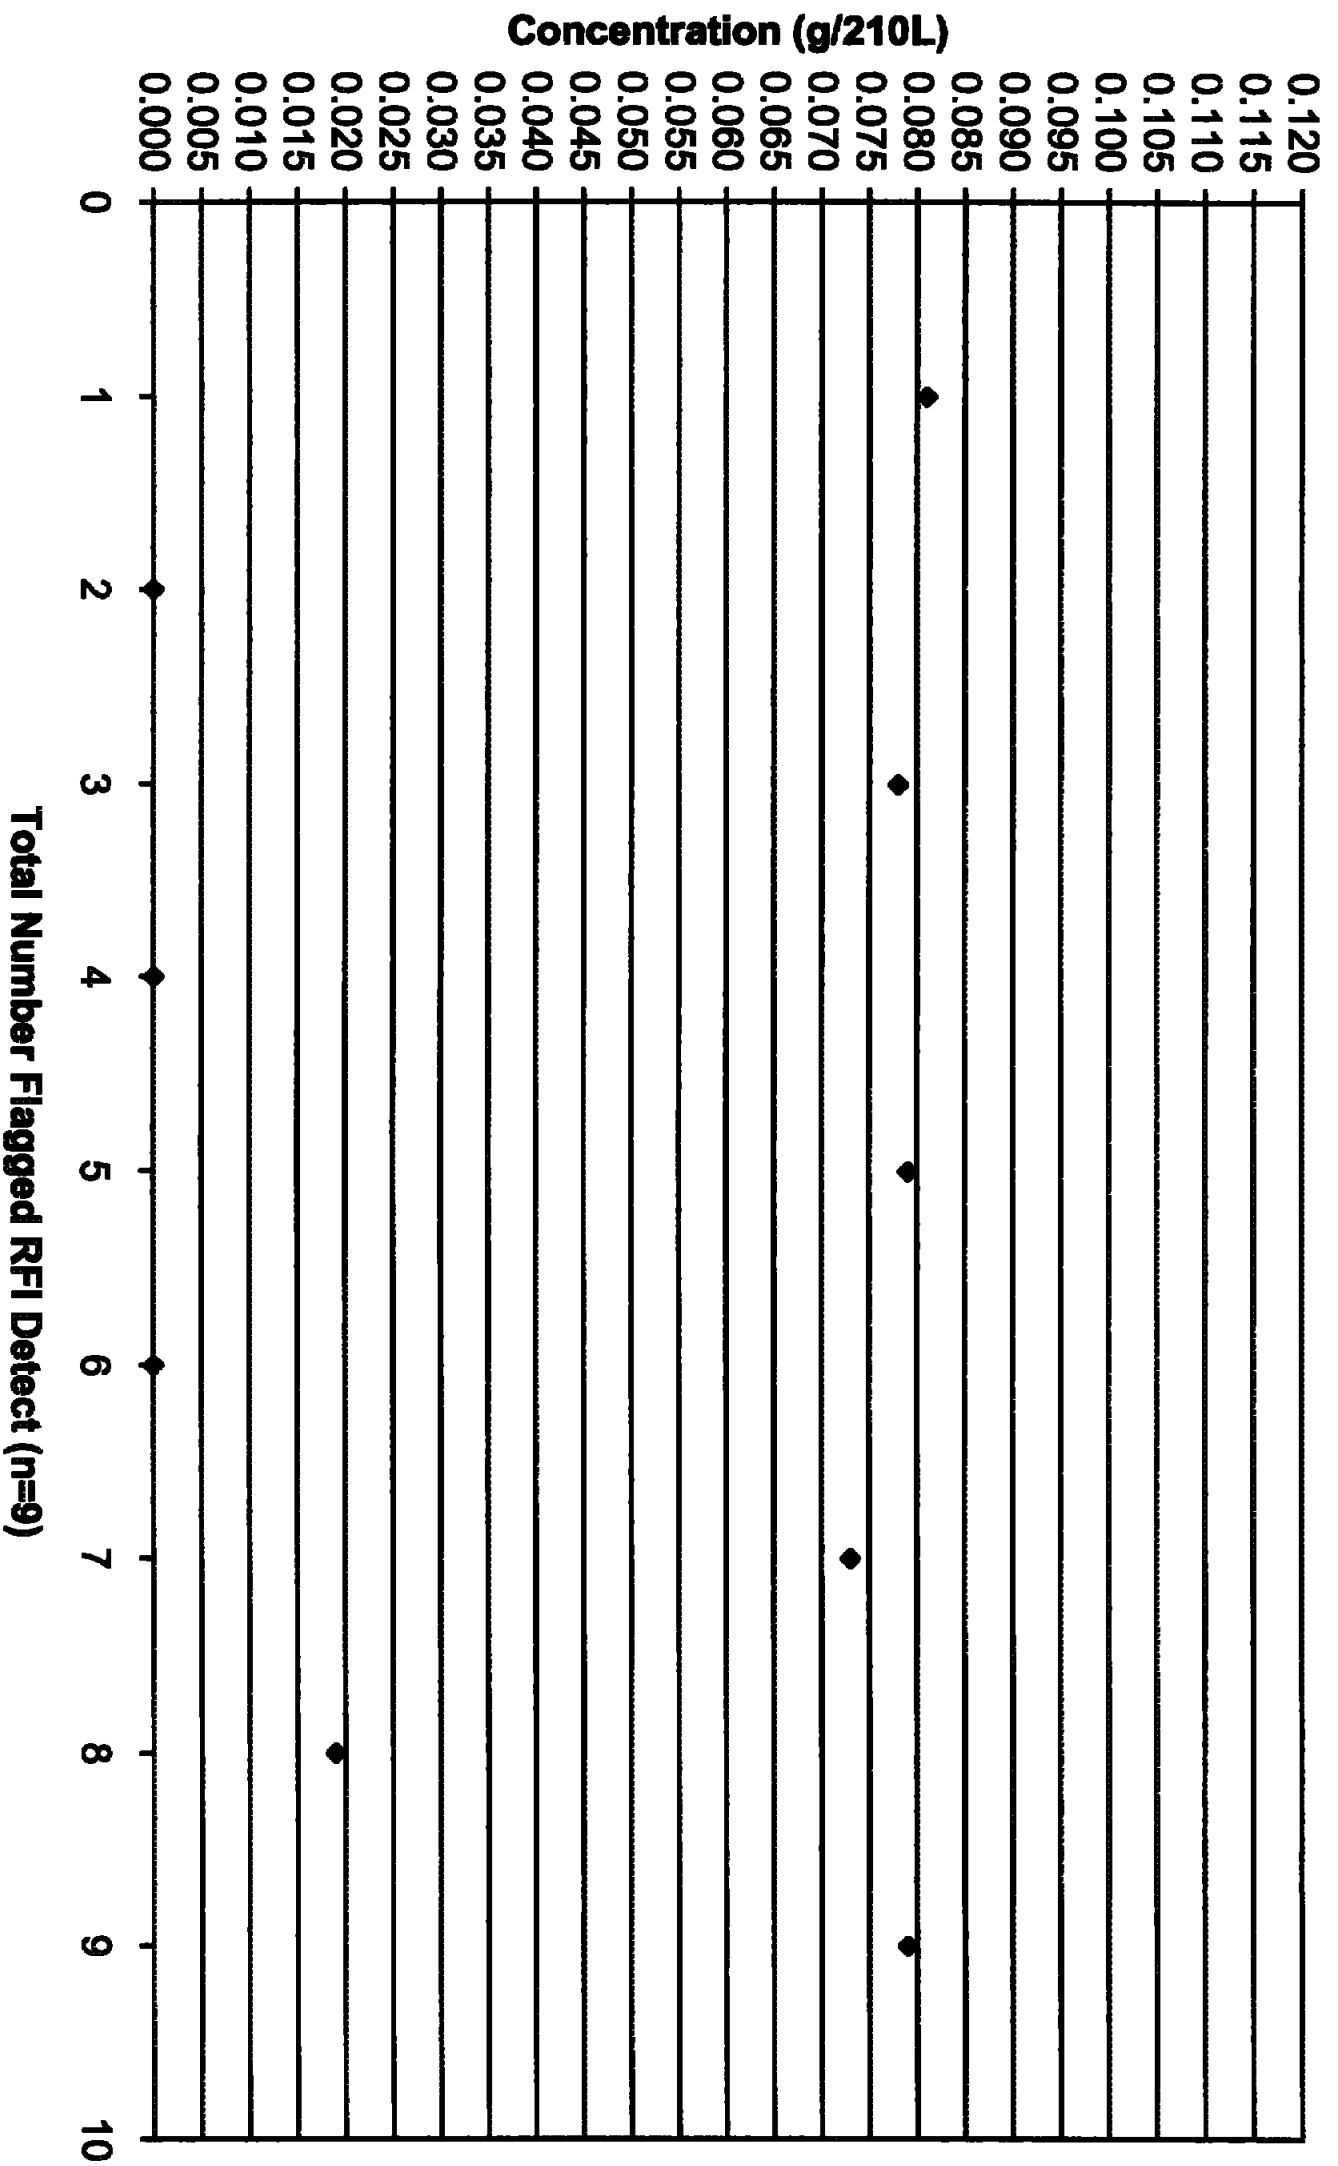

June 2008 Updated Control Tests Flagged Interferent Detect

June 2008 Updated Control Tests Flagged Control Outside Tolerance

June 2008 Updated Control Tests Flagged RFI Detect

June 2008 Updated Control Tests Chart (All Control Tests)

Includes Control Tests Flagged Control Outside Tolerance (n=98), Interferent Detect (n=5) and RFI Detect (n=9)