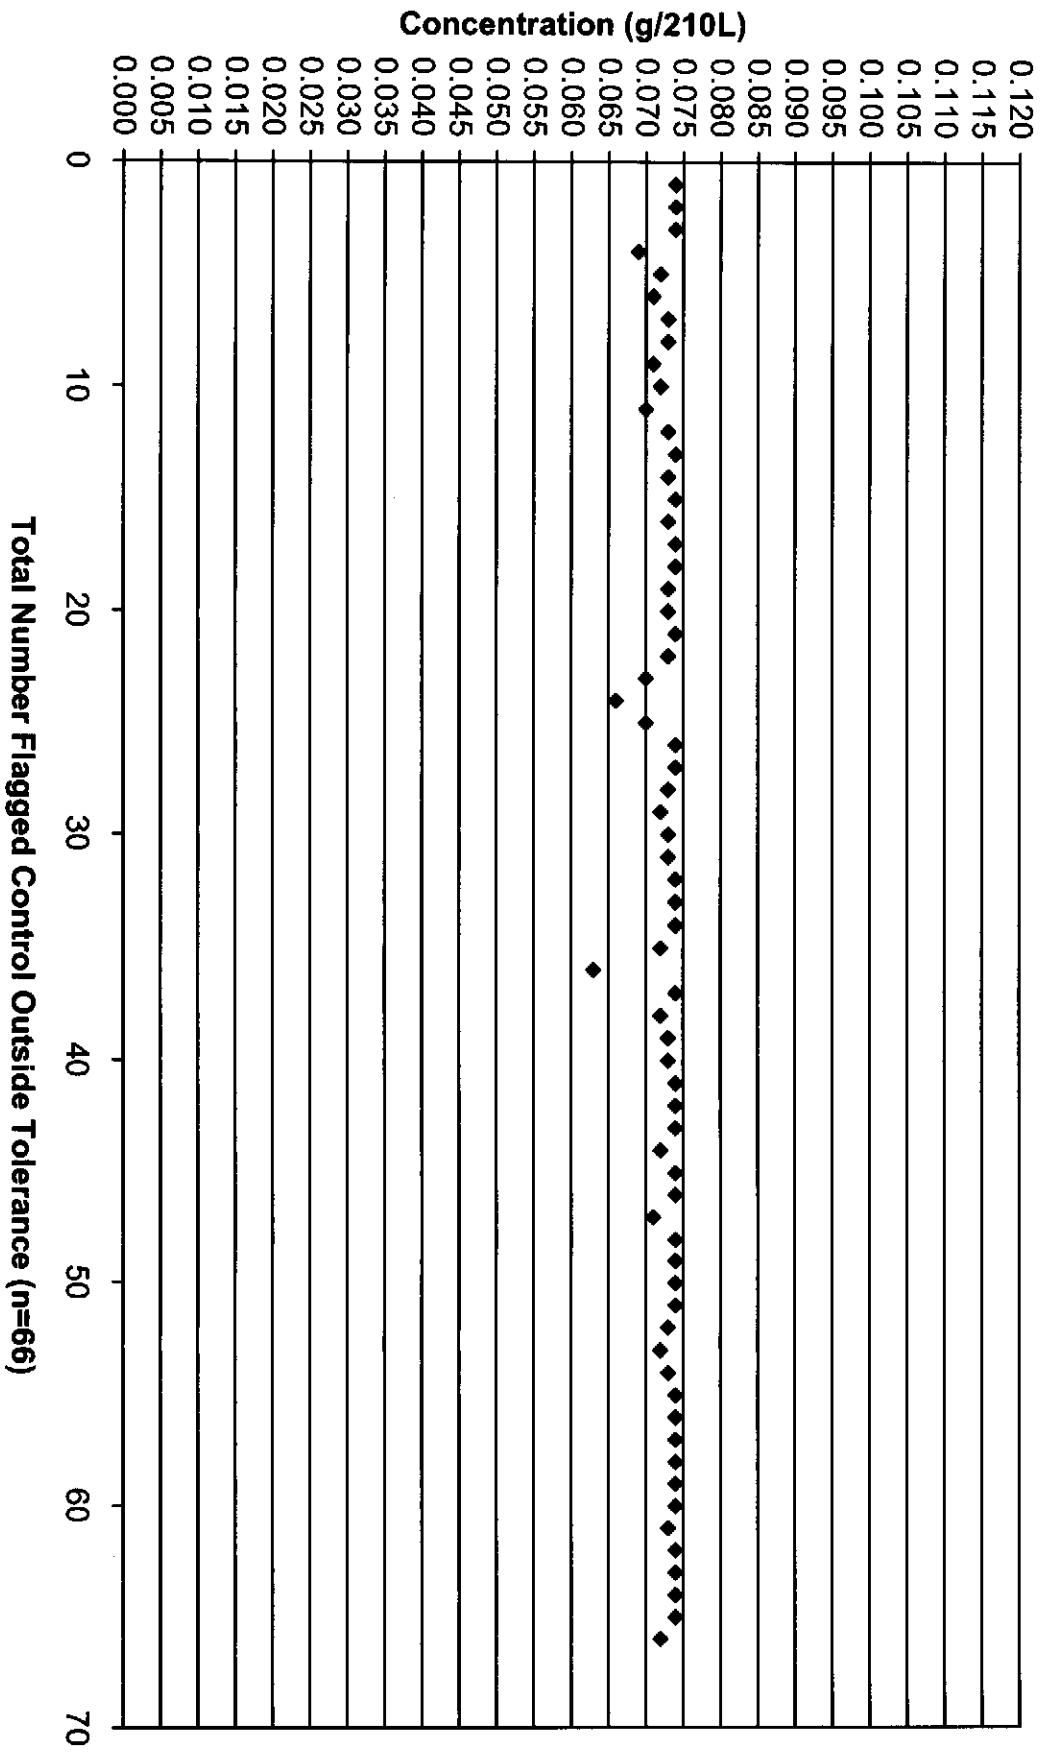

May 2009 Update #3 Control Tests Flagged Control Outside Tolerance

3/17/16
UBB