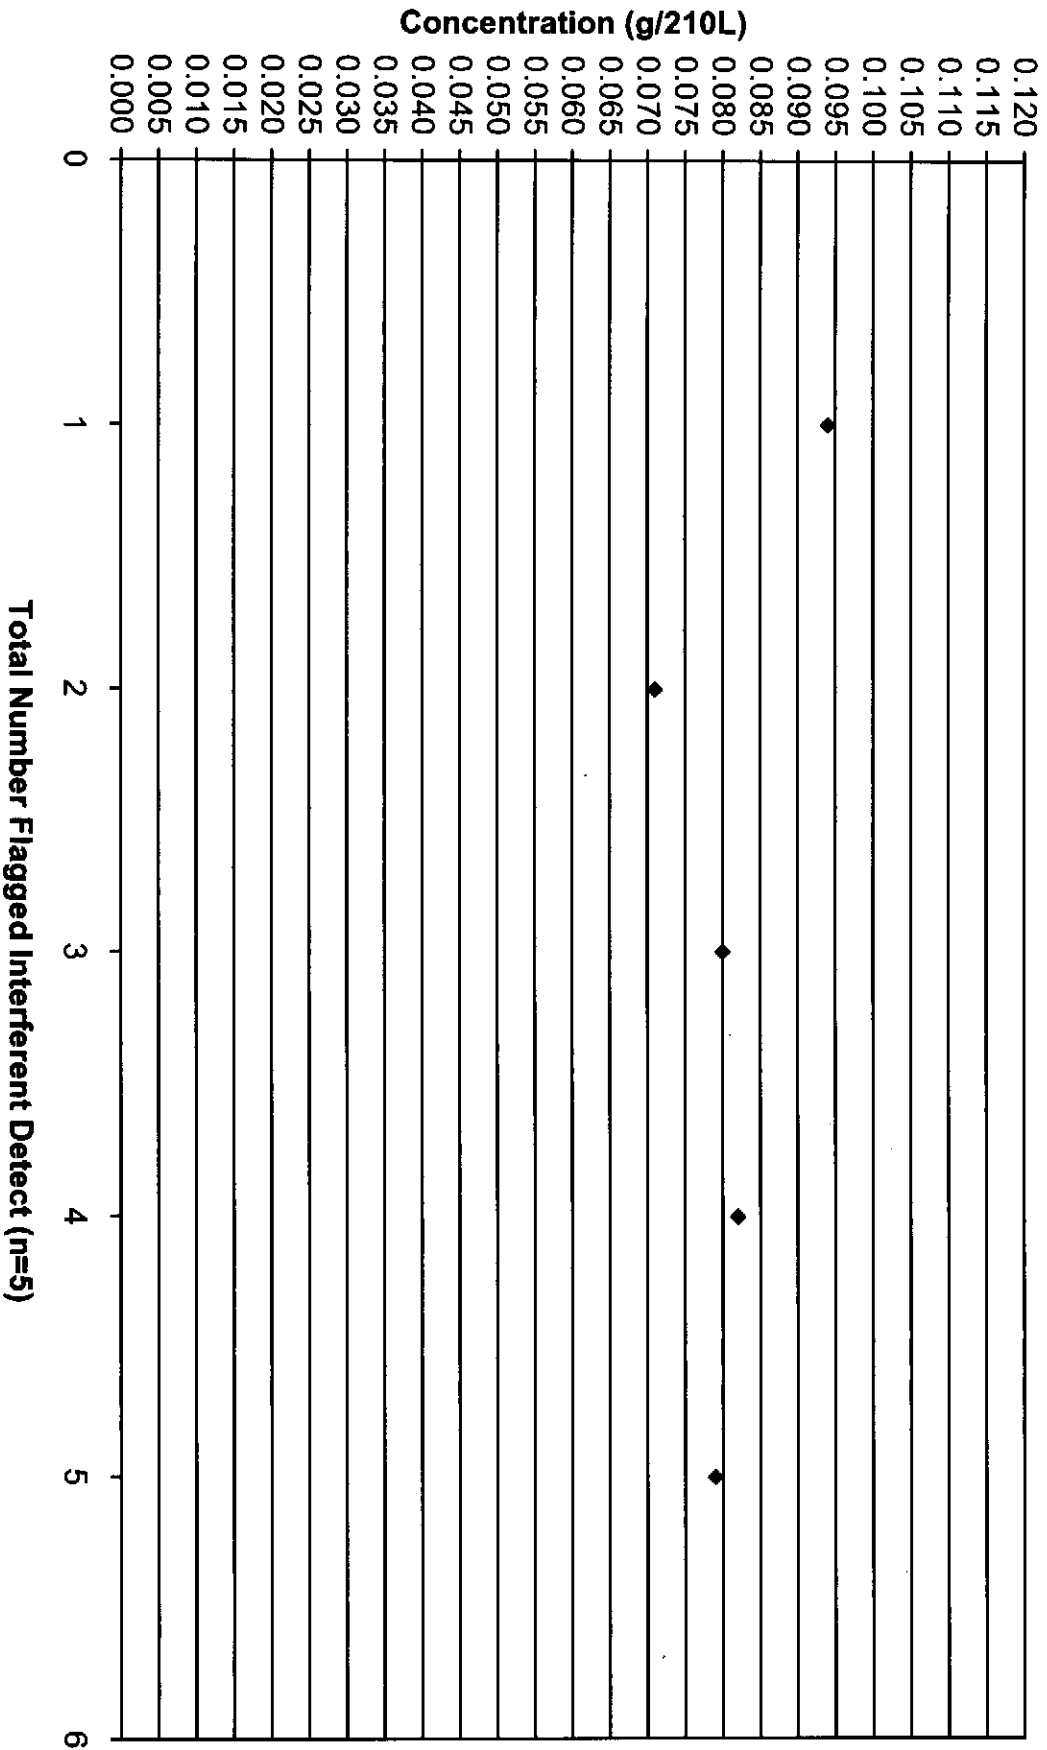

May 2009 Update #3 Control Tests Flagged Interferent Detect

3/17/10
UAS