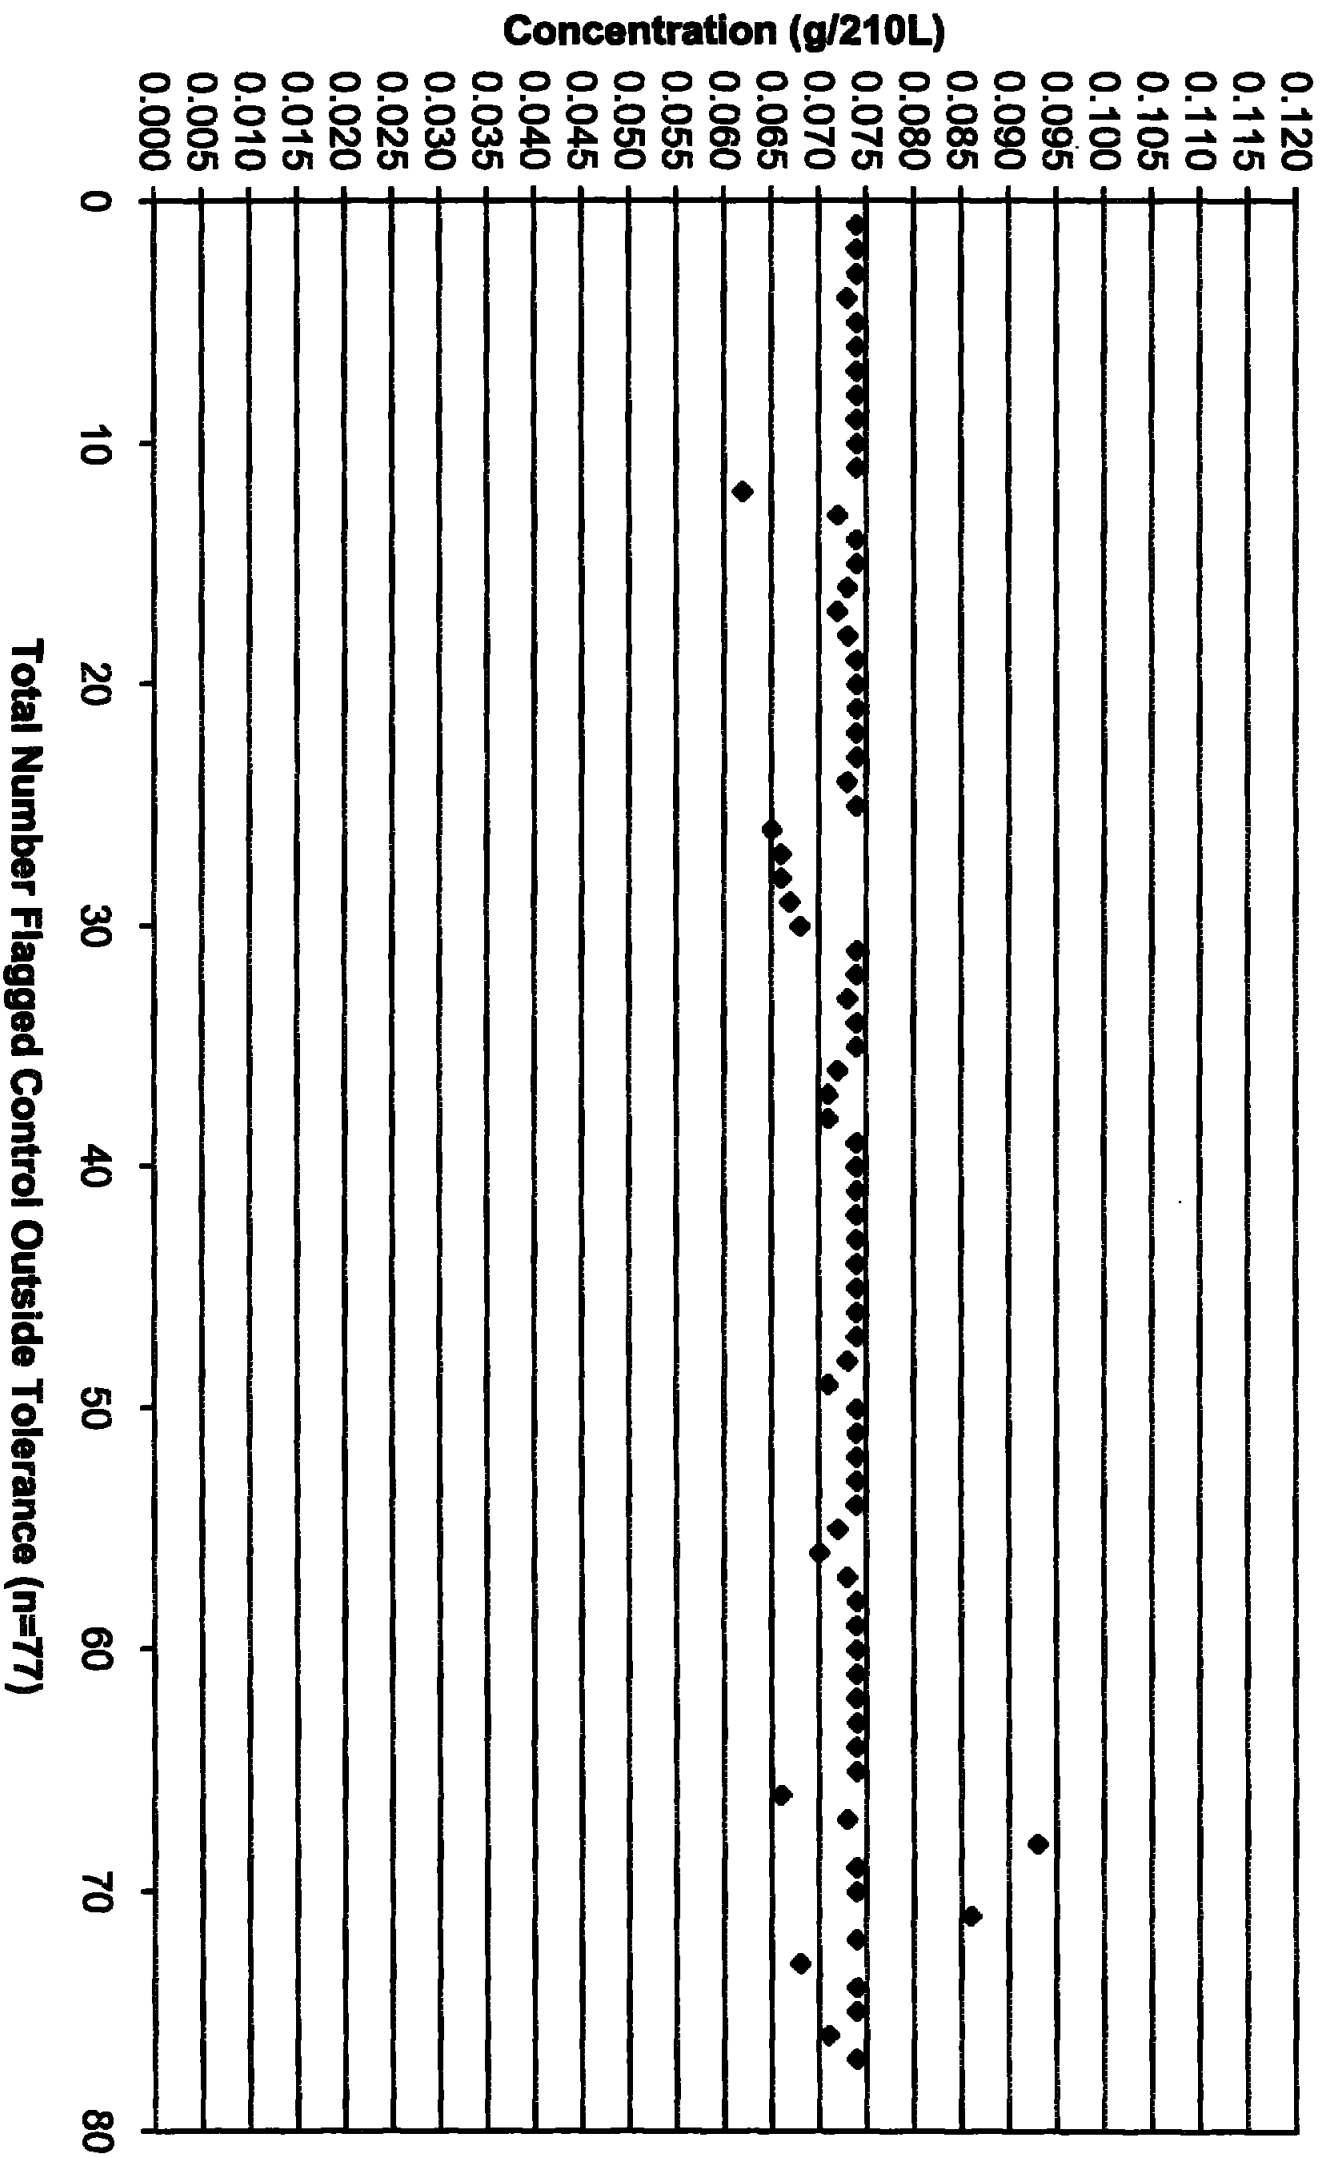

August 2008 Control Tests Chart (All Control Tests)

Includes Control Tests Flagged Control Outside Tolerance (n=77), Interferent Detect (n=9) and RFI Detect (n=4)

Total Number of Control Tests (n=8722)

August 2008 Control Tests Flagged Control Outside Tolerance

August 2008 Control Tests Flagged Interferent Detect

August 2008 Control Tests Flagged RFI Detect