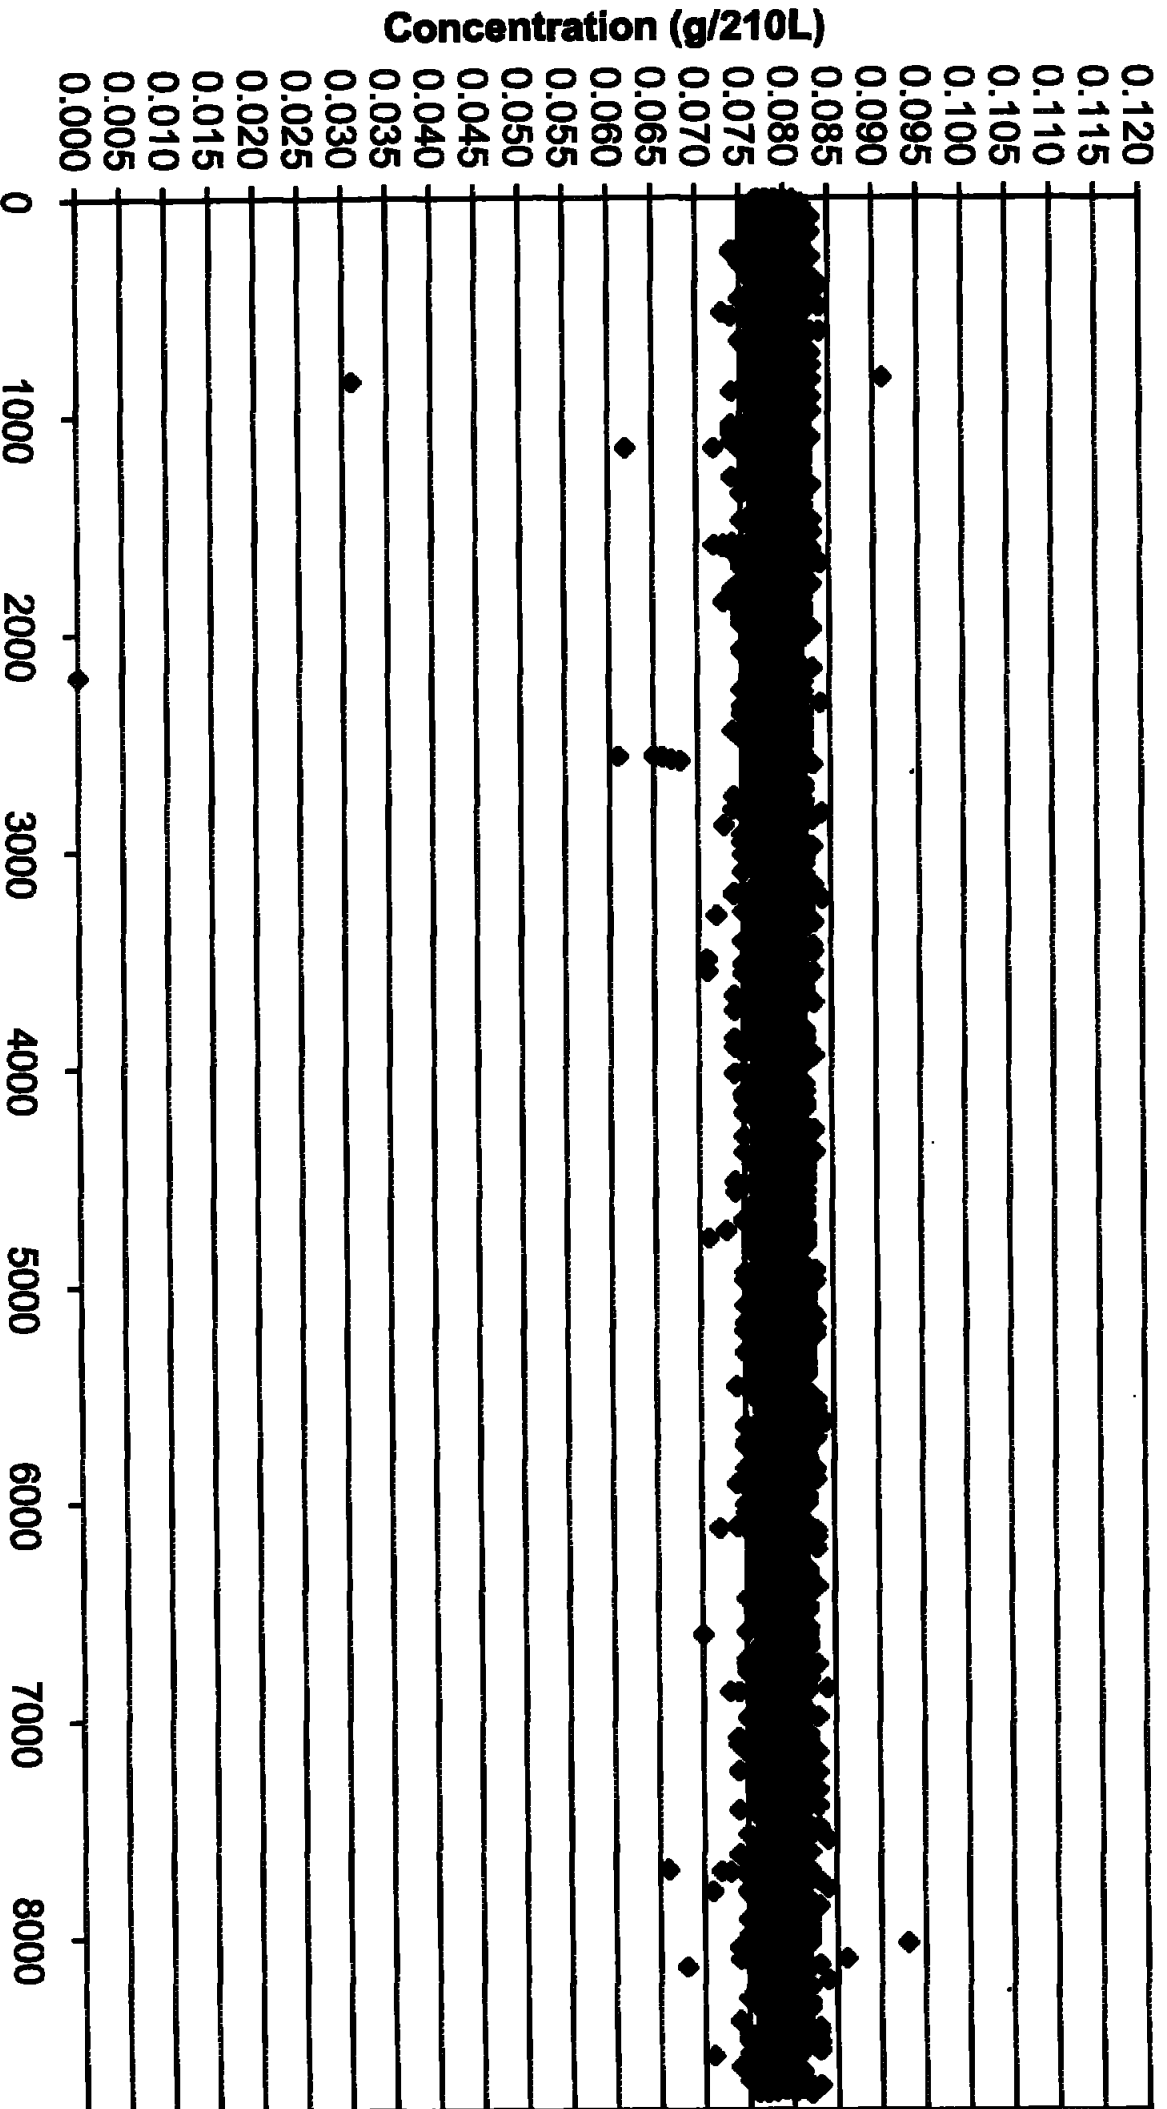

August 2008 Control Tests Chart (All Control Tests)

Includes Control Tests Flagged Control Outside Tolerance (n=77), Interferent Detect (n=9) and RFI Detect (n=4)

Total Number of Control Tests (n=8722)

August 2008 Control Tests Flagged Control Outside Tolerance