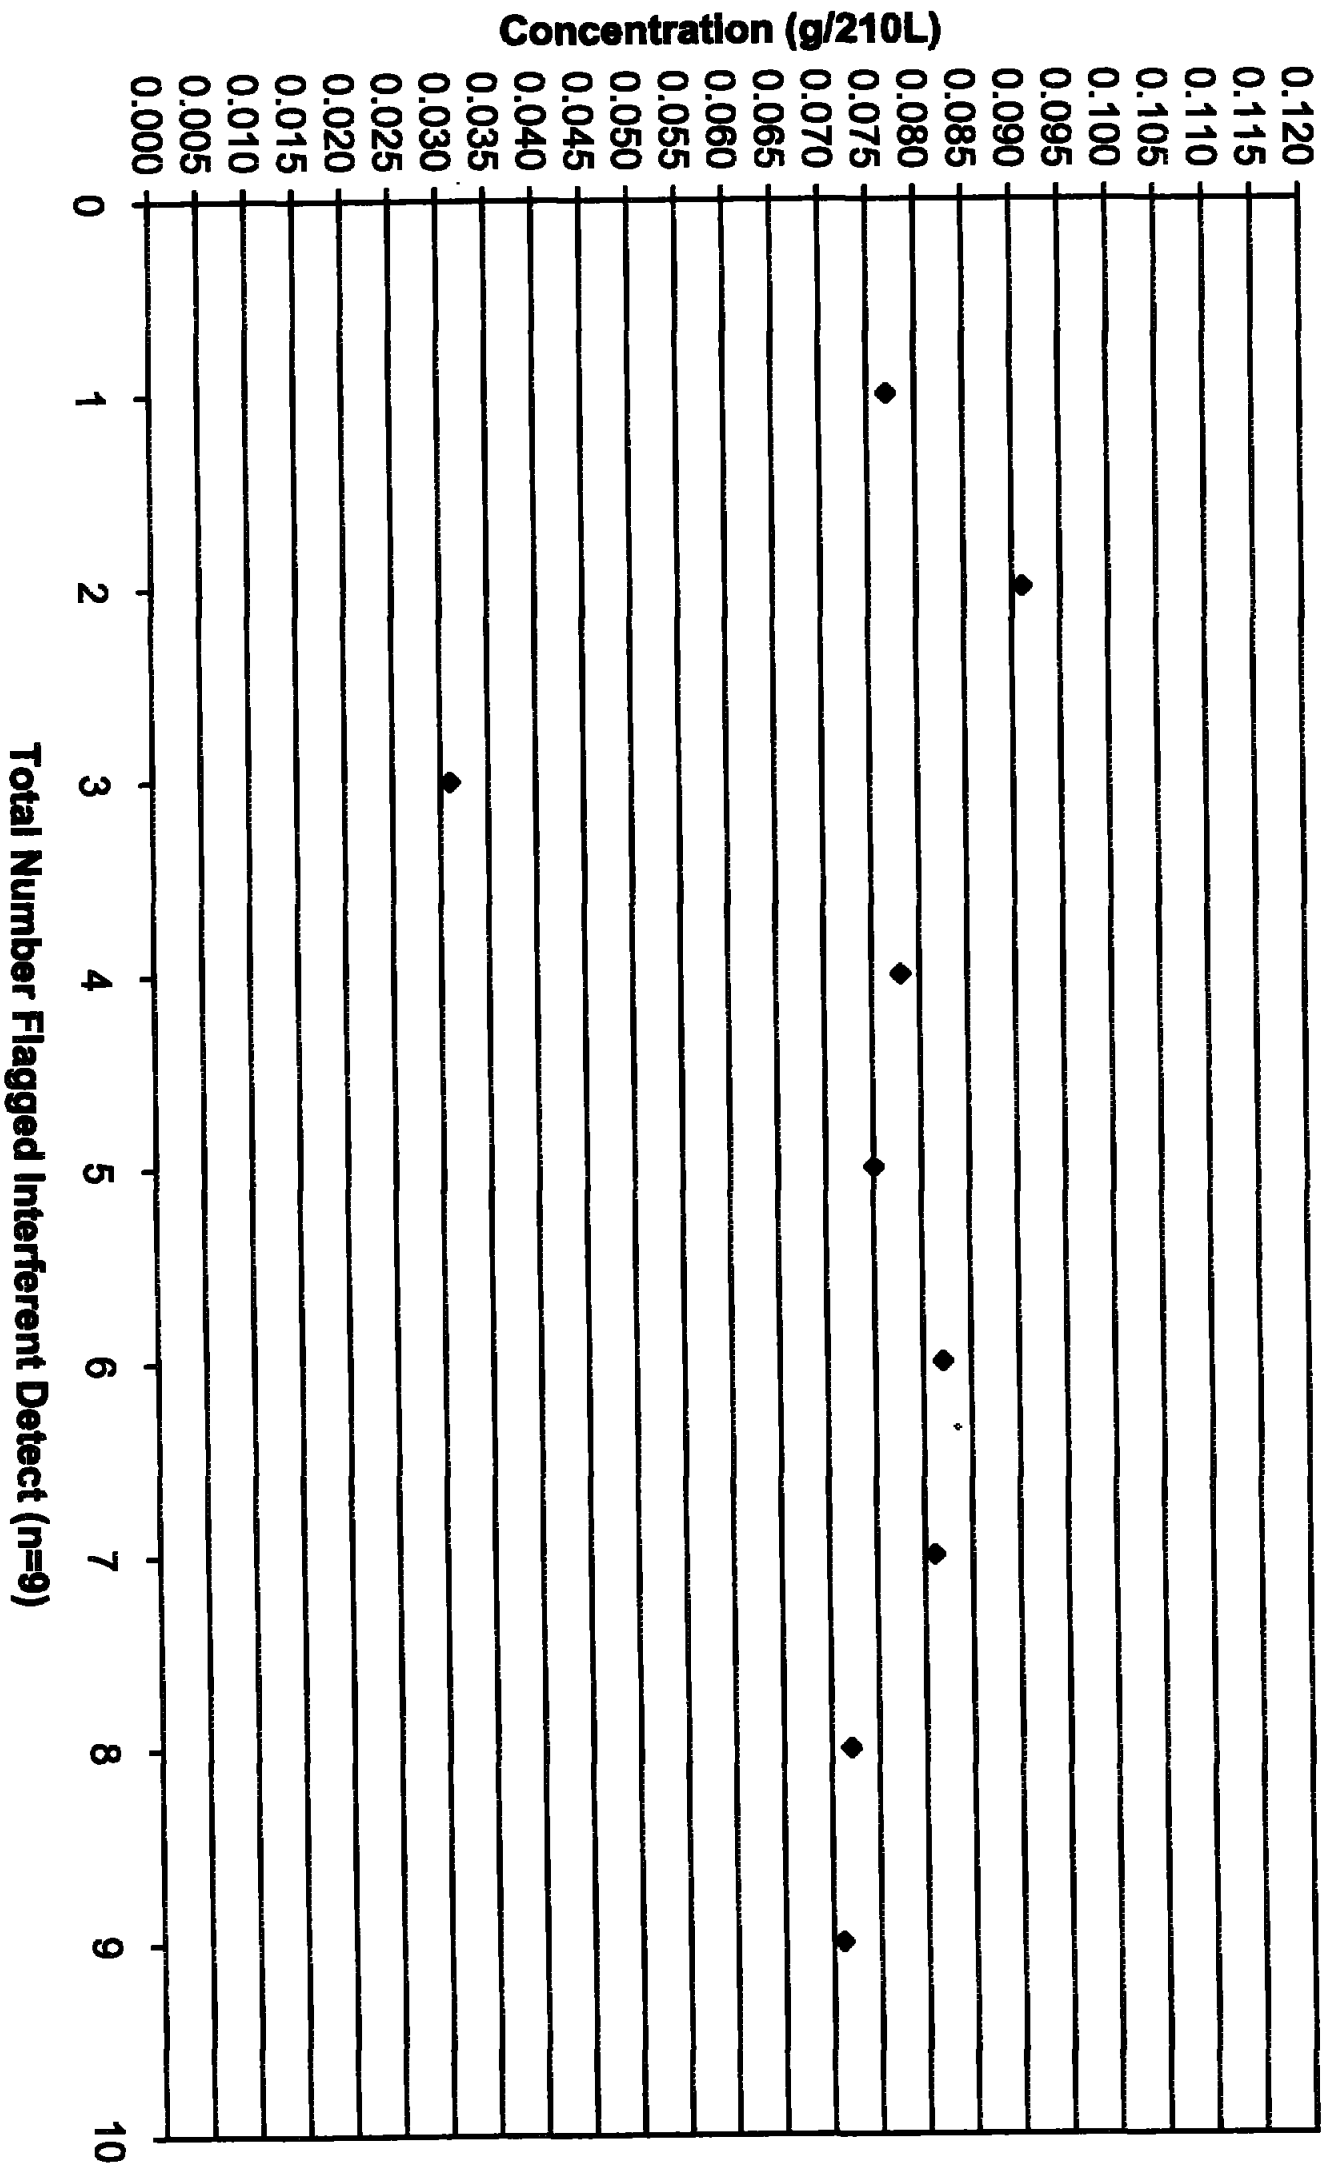

August 2008 Control Tests Flagged Interferent Detect