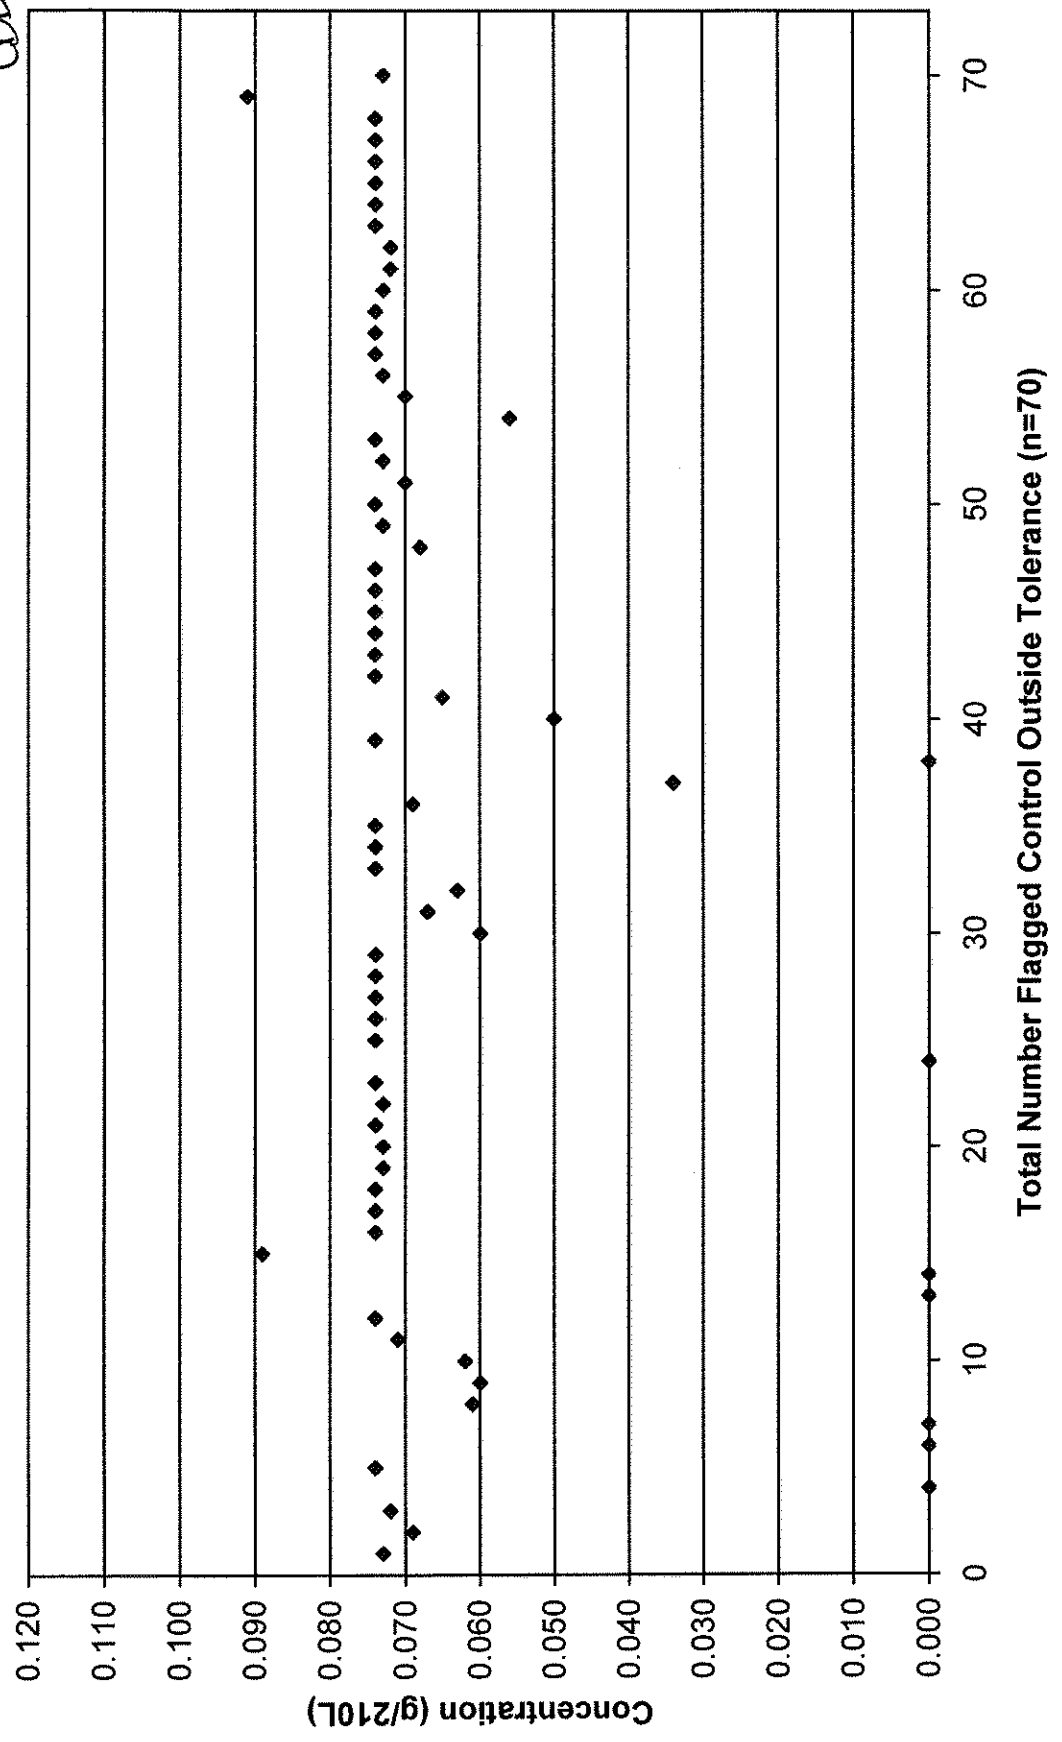

# July 2011 Updated Control Tests Chart (All Control Tests)

Includes Control Tests Flagged Control Outside Tolerance (n=70), Interferent Detect (n=3) and RFI Detect (n=1)

Updated  
10/18/11  
WB

Updated  
10/18/11  
JDB

### July 2011 Updated Control Tests Flagged Control Outside Tolerance

Updated  
10/18/11 JCB