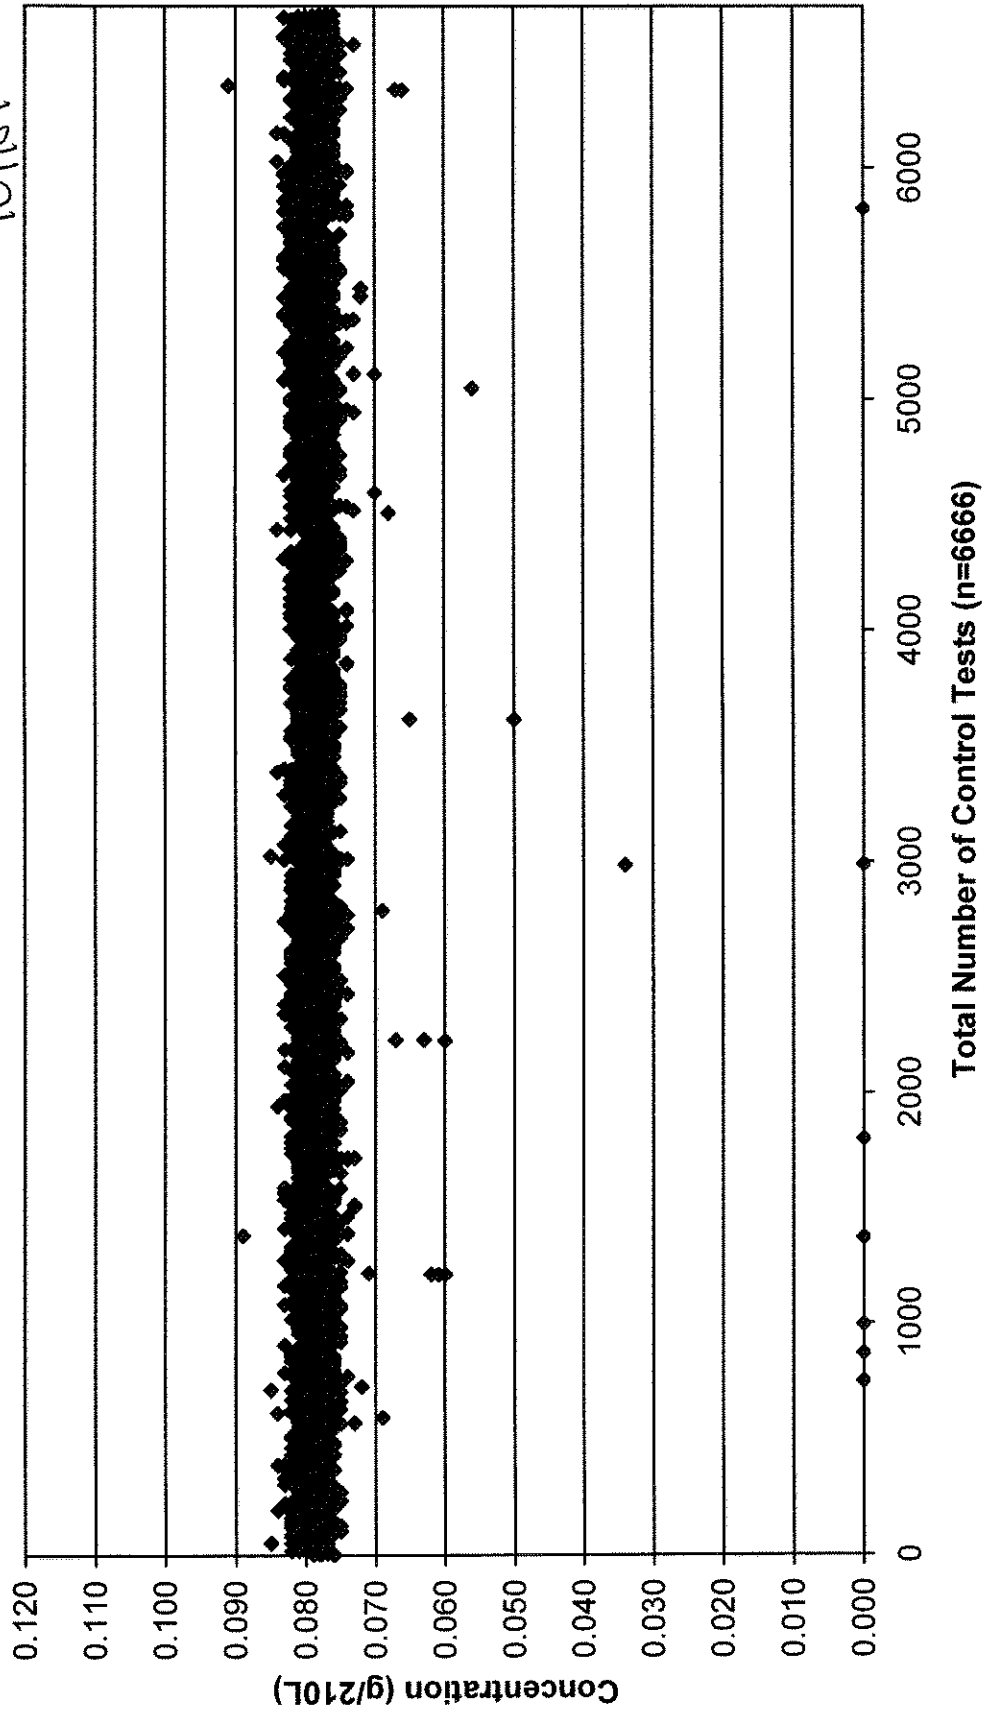

# July 2011 Updated Control Tests Chart (All Control Tests)

Includes Control Tests Flagged Control Outside Tolerance (n=70), Interferent Detect (n=3) and RFI Detect (n=1)

Updated  
10/18/11  
WB

Updated  
10/18/11  
JDB

### July 2011 Updated Control Tests Flagged Control Outside Tolerance

Updated  
10/18/11 JCB