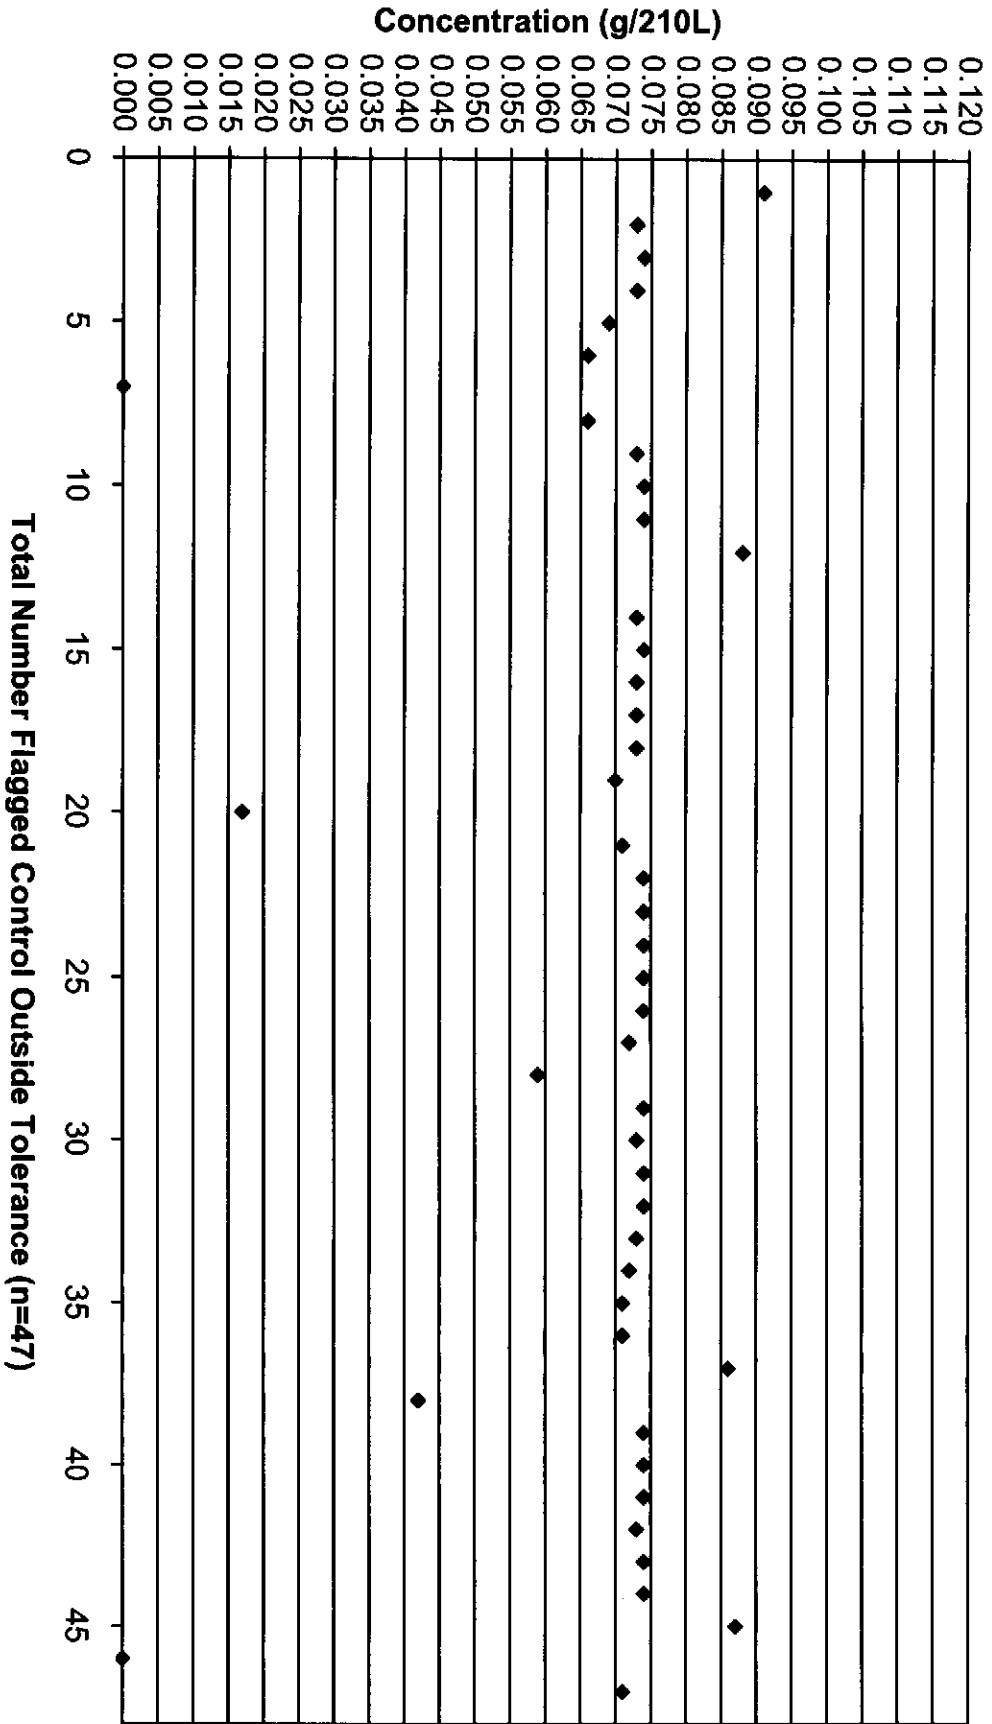

**December 2009 Update #2 Control Tests Chart (All Control Tests)**  
Includes Control Tests Flagged Outside Tolerance (n=47), Interferent Detect (n=13) and RFI Detect (n=3)

3/17/10  
JES

# December 2009 Update #2 Control Tests Flagged Control Outside Tolerance

3/17/10  
VDB

December 2009 Update #2 Control Tests Flagged Interferent Detect

3/17/10  
VDB

December 2009 Update #2 Control Tests Flagged RFI Detect