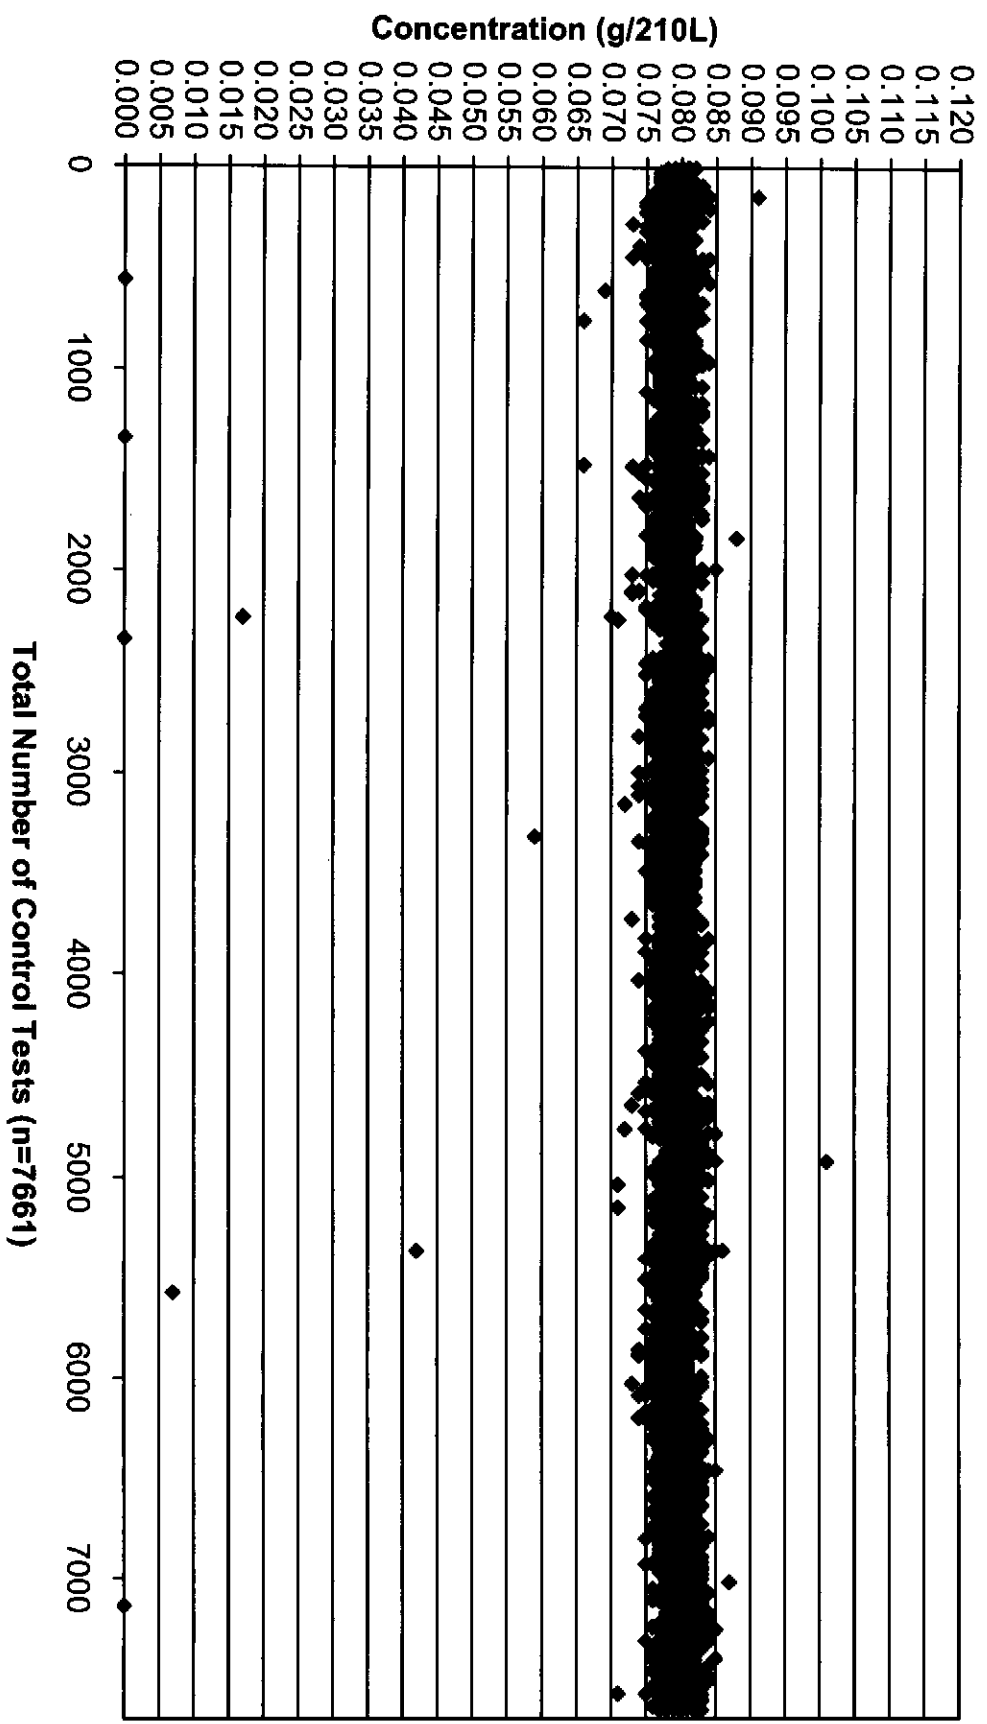

**December 2009 Update #2 Control Tests Chart (All Control Tests)**  
Includes Control Tests Flagged Outside Tolerance (n=47), Interferent Detect (n=13) and RFI Detect (n=3)

3/17/10  
JES

# December 2009 Update #2 Control Tests Flagged Control Outside Tolerance

3/17/10  
VDB

December 2009 Update #2 Control Tests Flagged Interferent Detect

3/17/10  
VDB

December 2009 Update #2 Control Tests Flagged RFI Detect