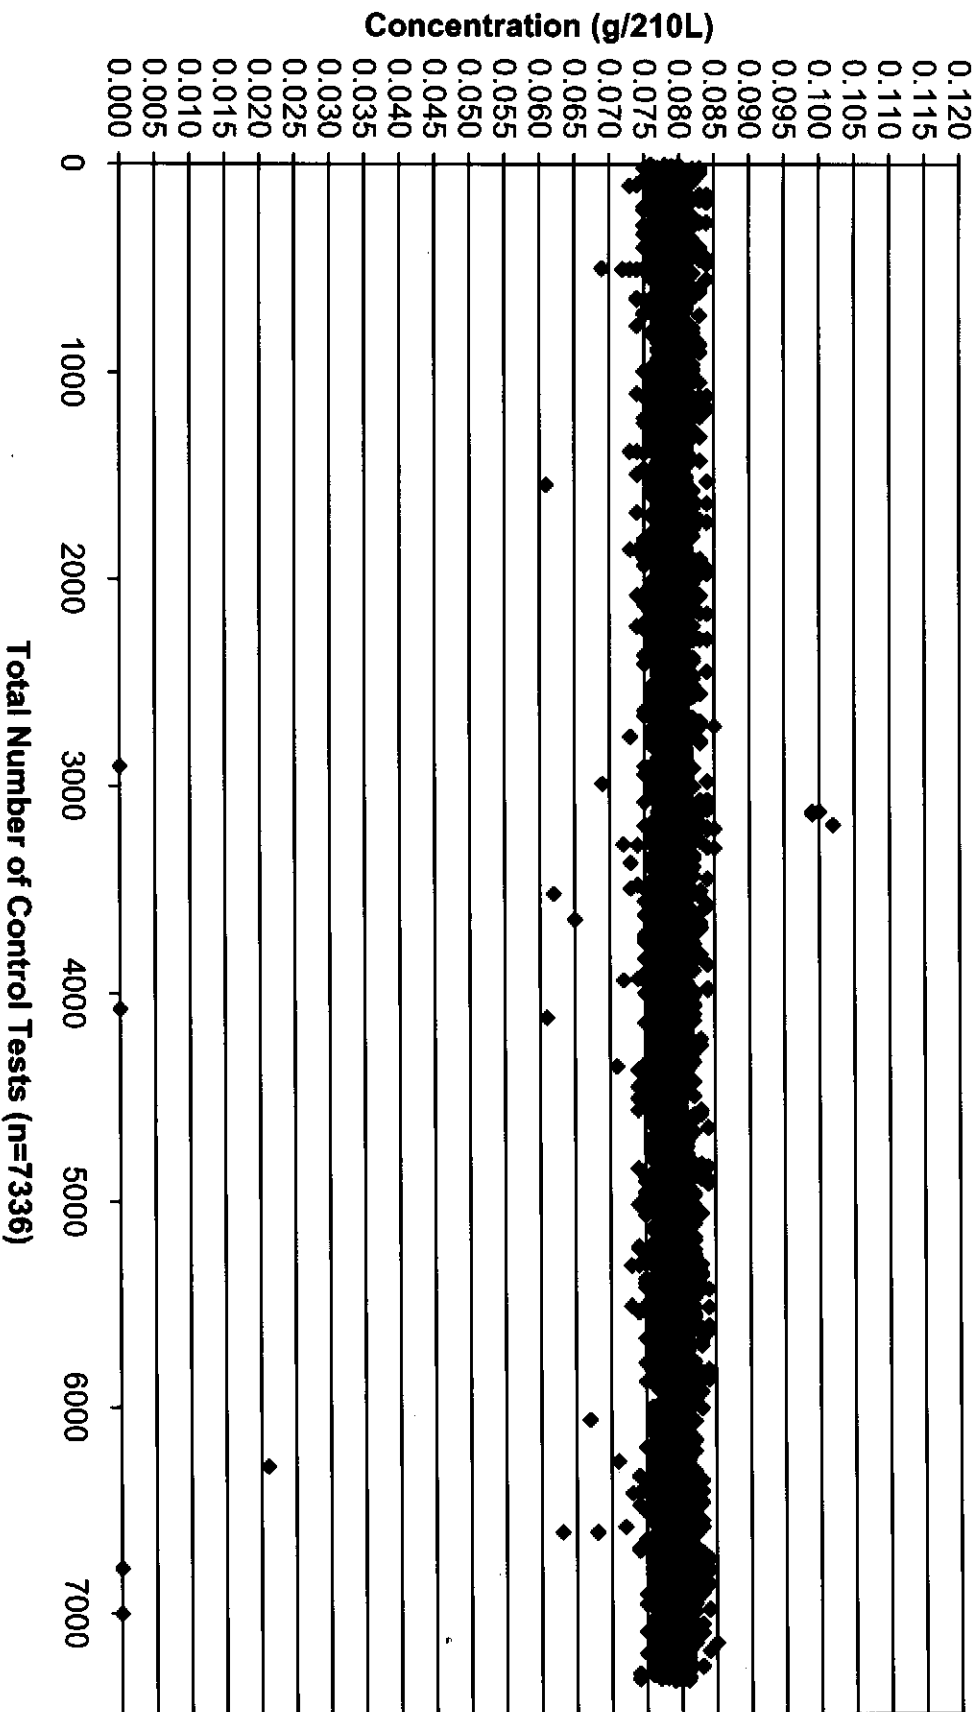

June 2009 Updated Control Tests Chart (All Control Tests)

Includes Control Tests Flagged Outside Tolerance (n=69), Interferent Detect (n=5) and RFI Detect (n=7)

June 2009 Updated Control Tests Flagged Control Outside Tolerance