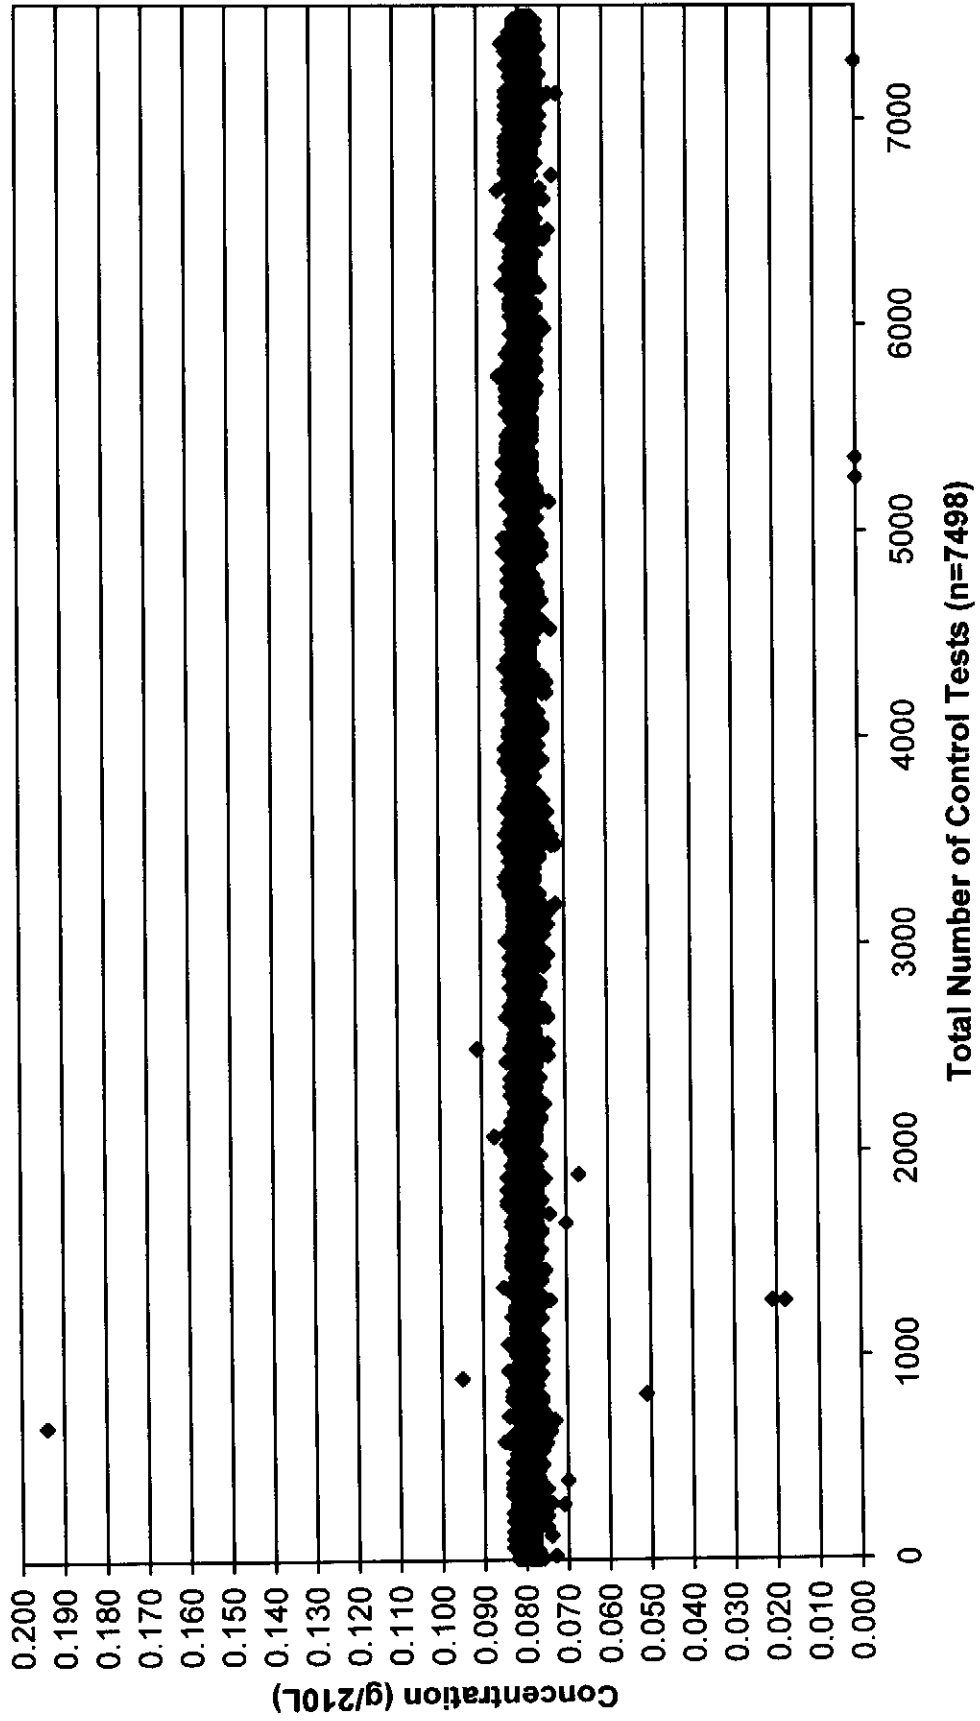

# October 2010 Control Tests Chart (All Control Tests)

12/14/10

Includes Control Tests Flagged Control Outside Tolerance (n=41), Interferent Detect (n=6) and RFI Detect (n=11)

UAB

12/14/10  
JDB

### October 2010 Control Tests Flagged Control Outside Tolerance