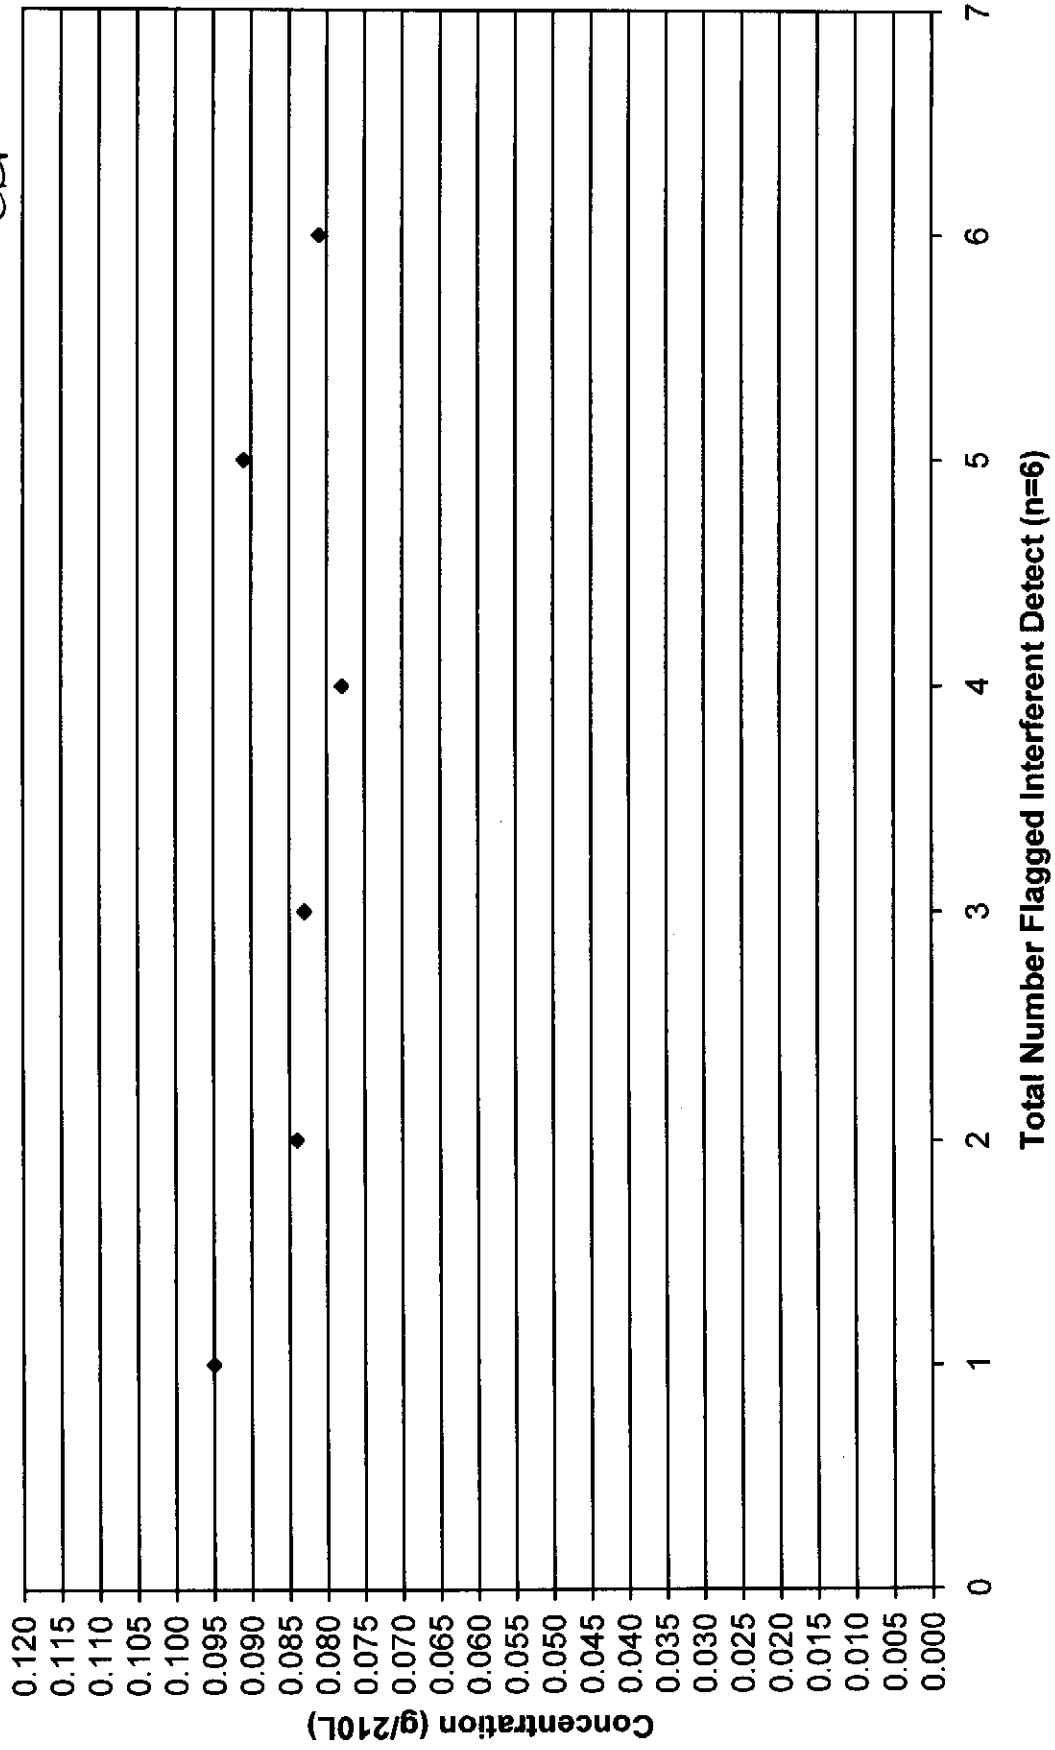

October 2010 Control Tests Flagged Interferent Detect 12/14/10

LAB