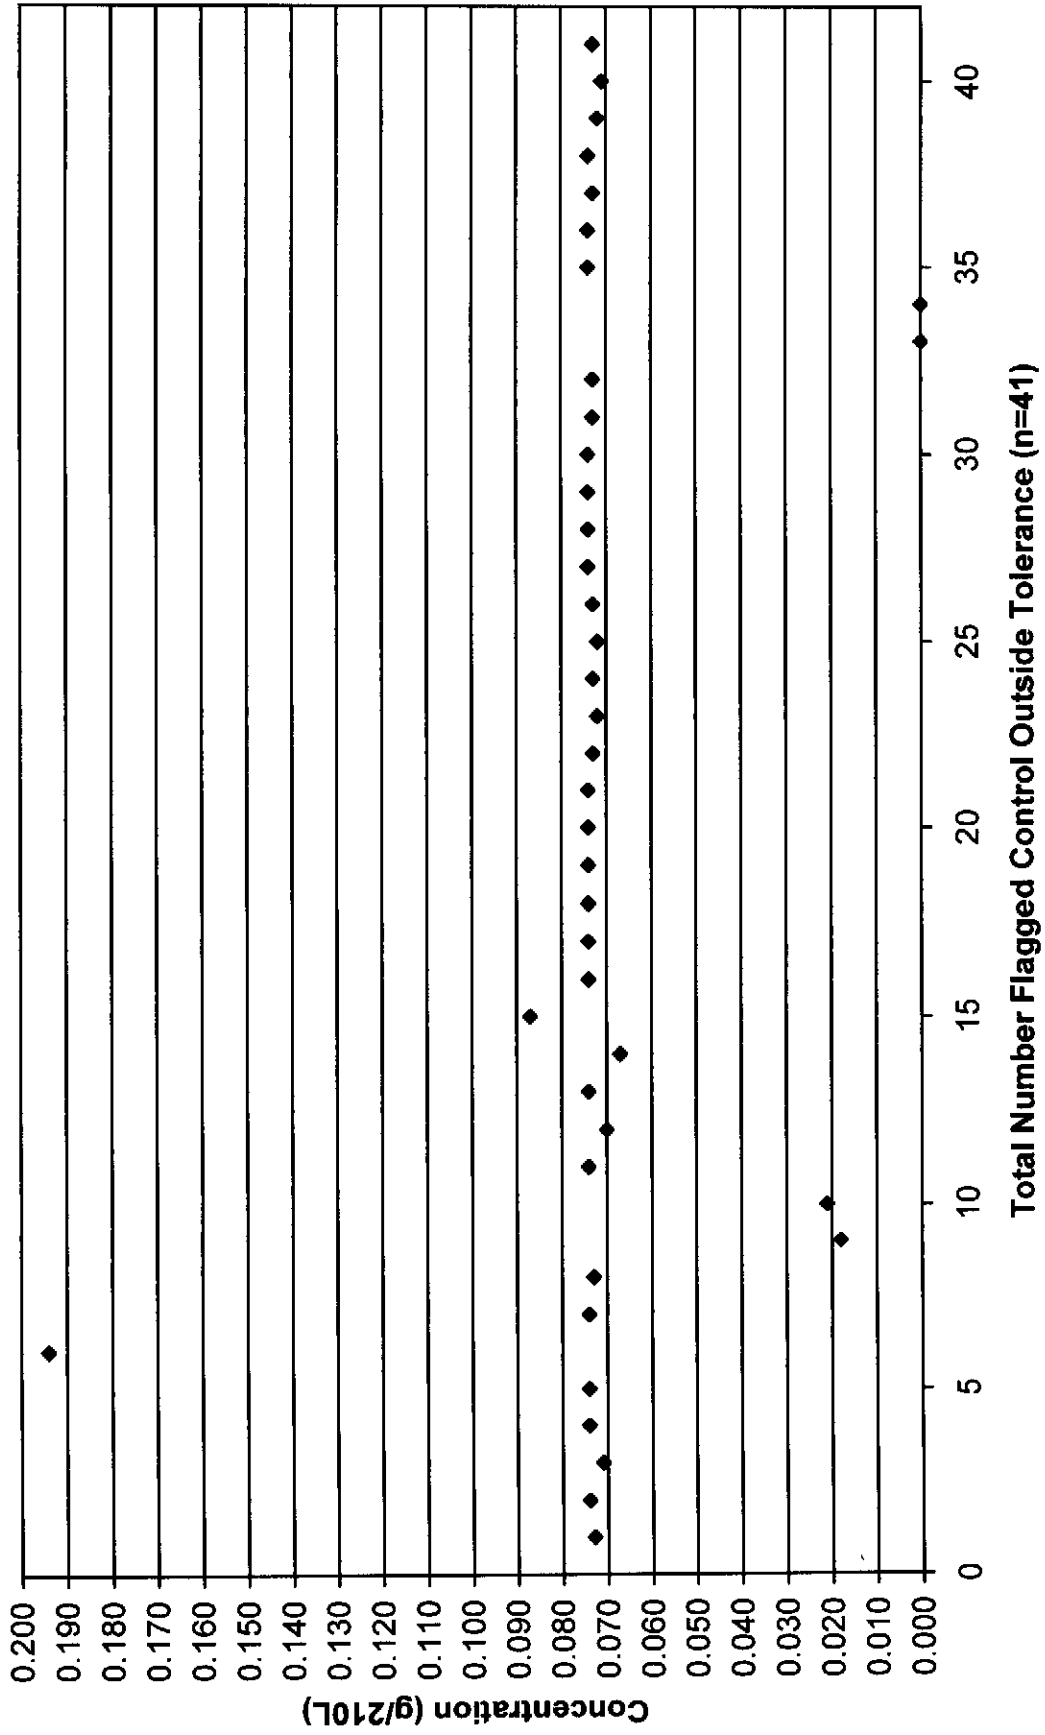

# October 2010 Control Tests Chart (All Control Tests)

12/14/10

Includes Control Tests Flagged Control Outside Tolerance (n=41), Interferent Detect (n=6) and RFI Detect (n=11)

UAB

12/14/10  
JDB

### October 2010 Control Tests Flagged Control Outside Tolerance