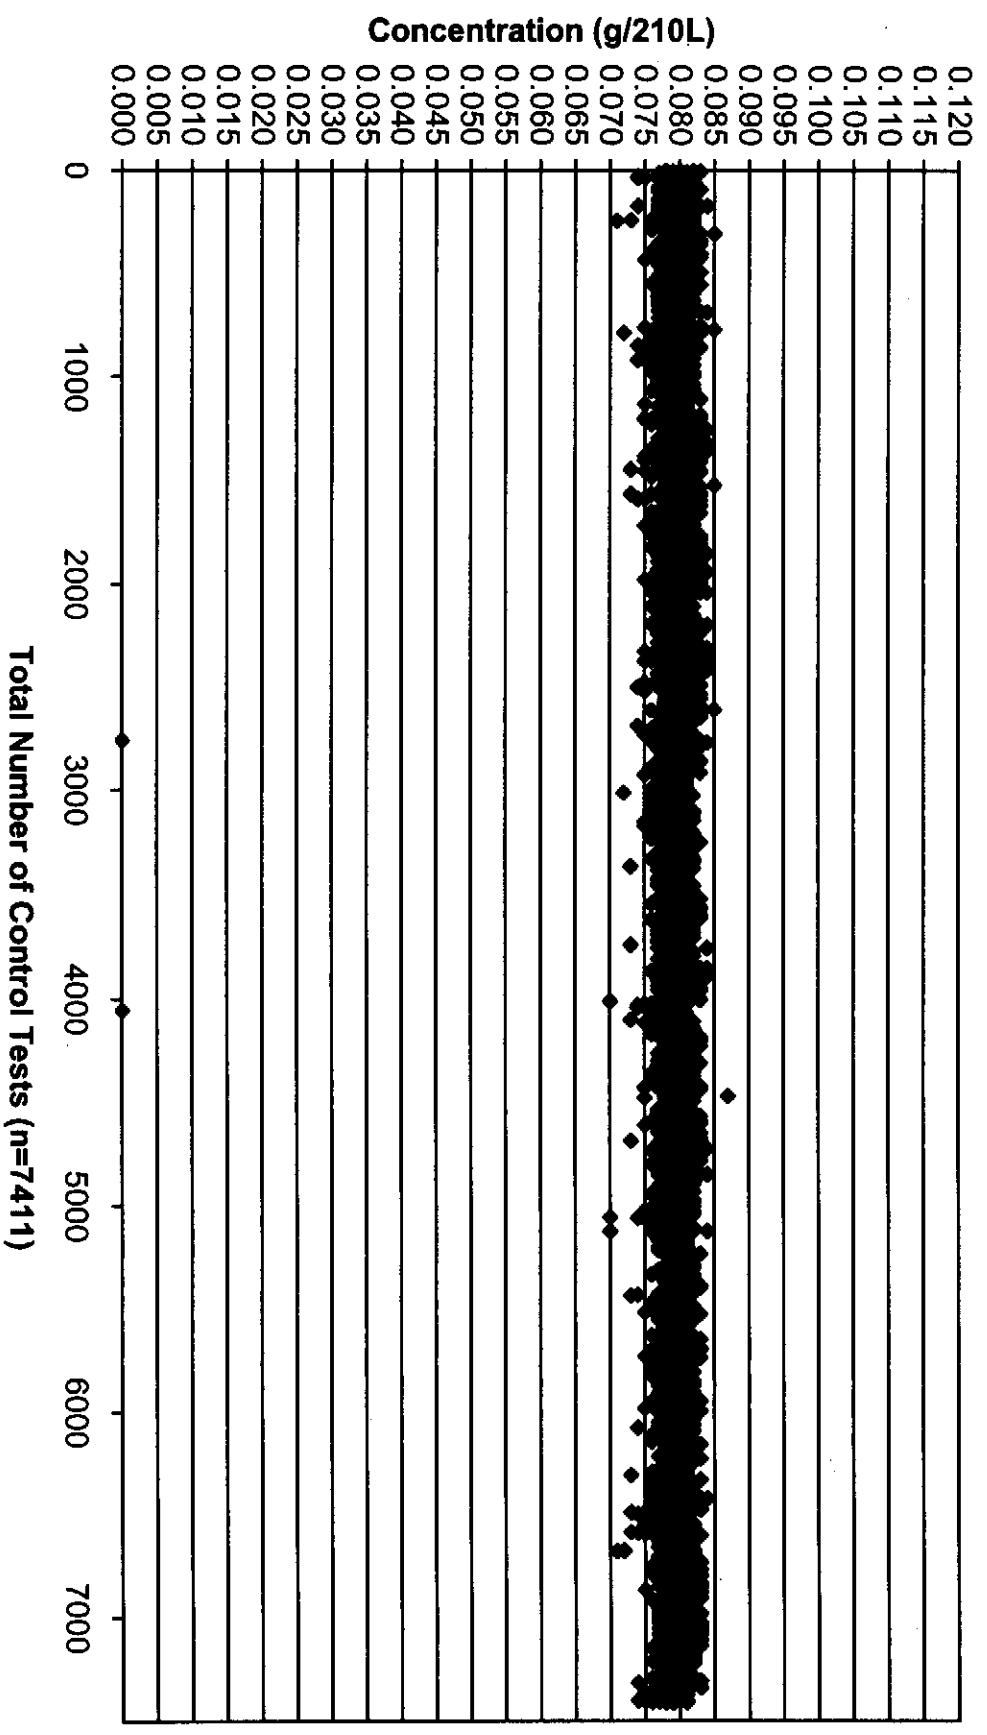

April 2010 Updated Control Tests Chart (All Control Tests)  
Includes Control Tests Flagged Control Outside Tolerance (n=40), Interferent Detect (n=8) and RFI Detect (n=5)

7/22/10  
UBS

April 2010 Updated Control Tests Flagged Control Outside Tolerance