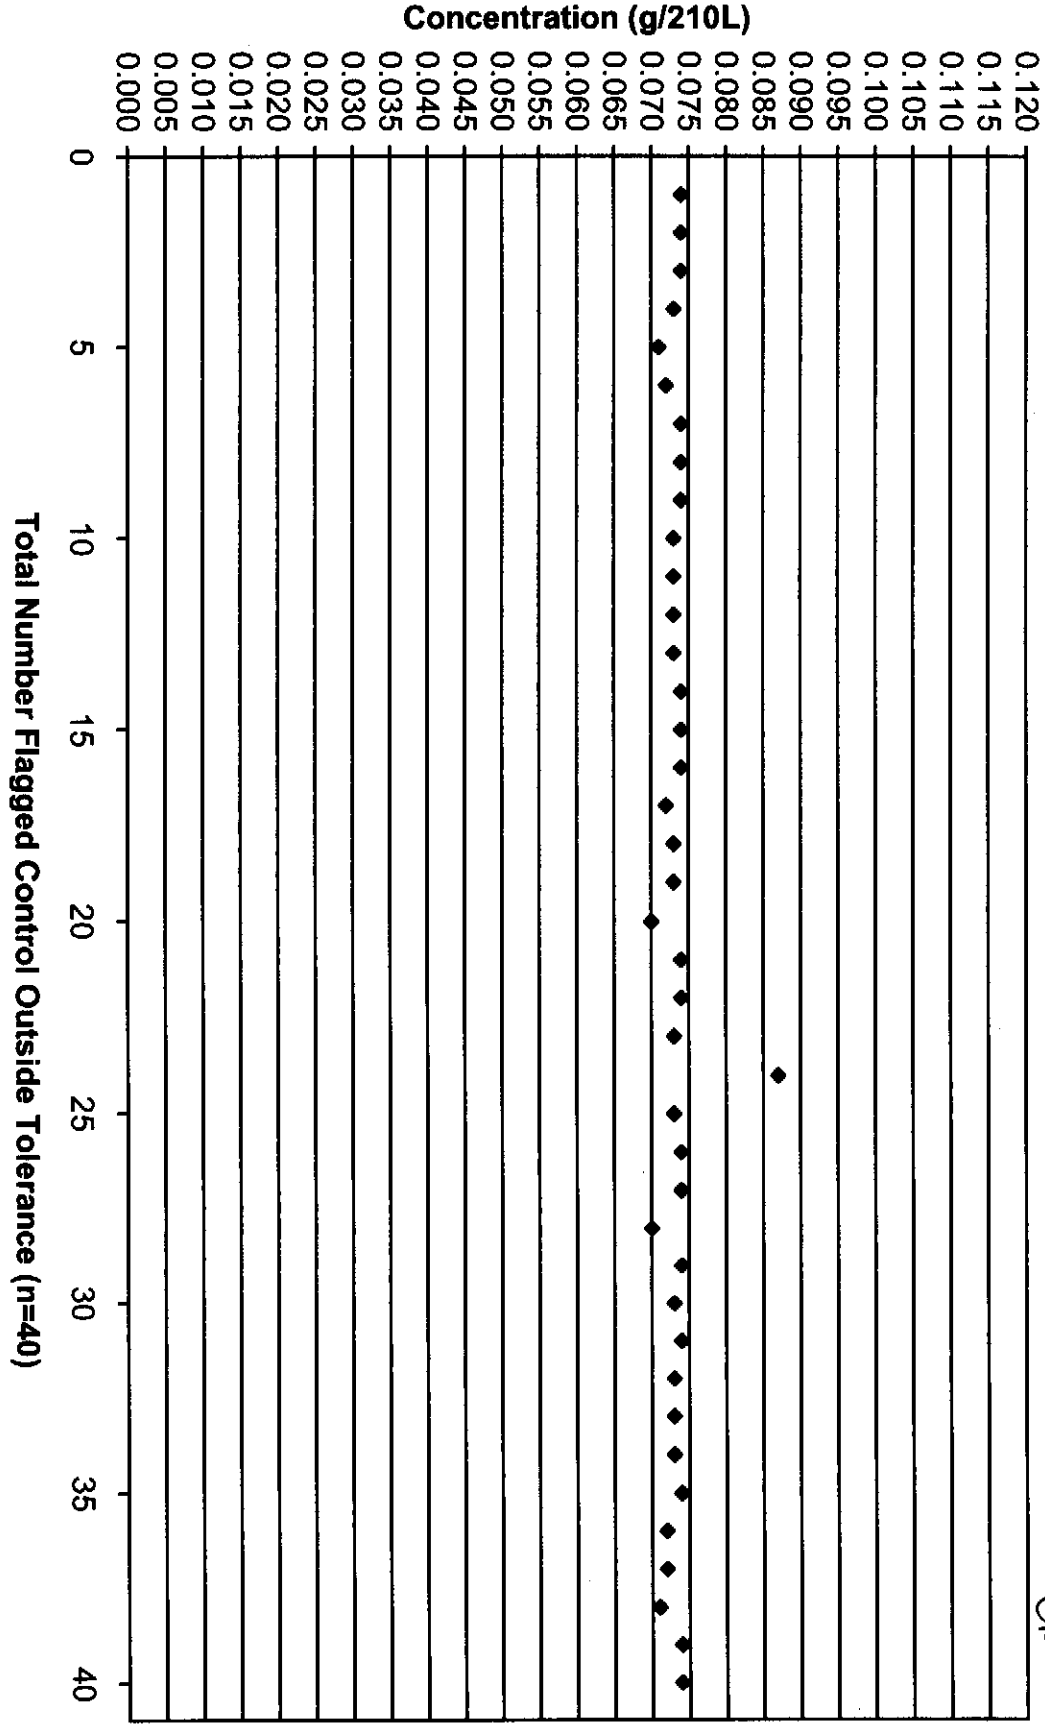

April 2010 Updated Control Tests Flagged Control Outside Tolerance

7/22/10
UPB