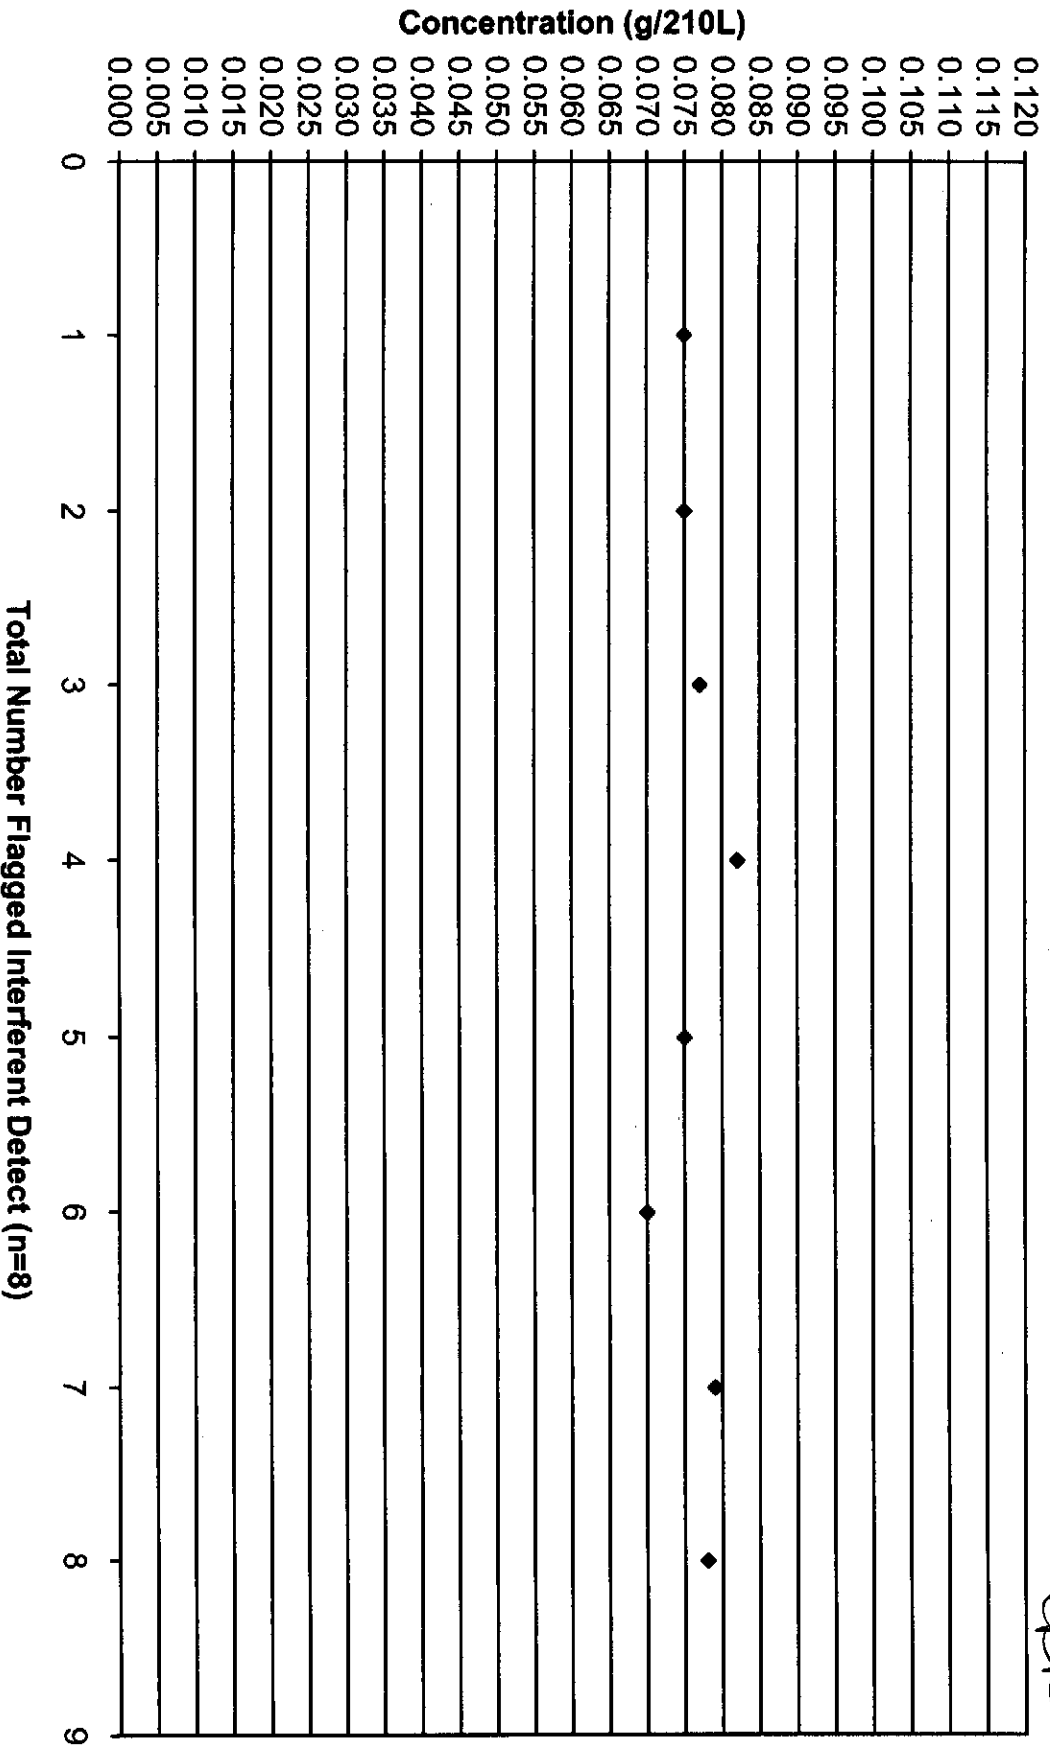

April 2010 Updated Control Tests Flagged Interferent Detect

7/22/10

UPB