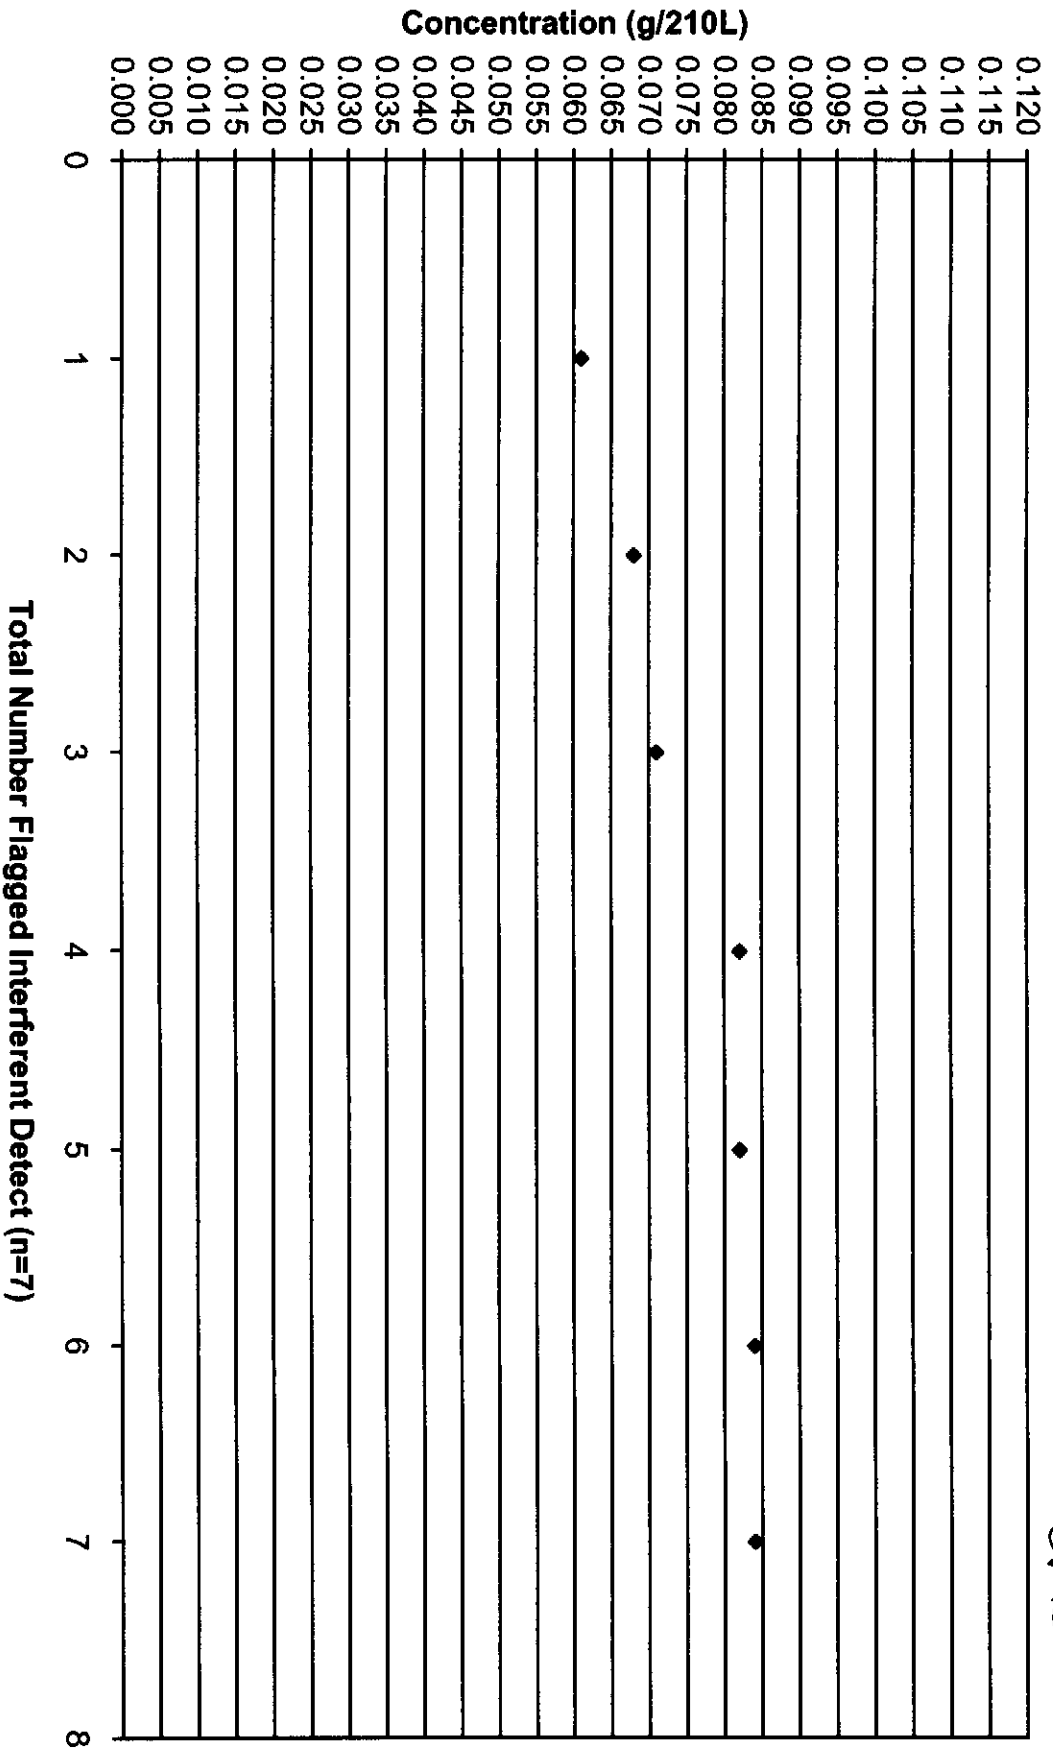

August 2010 Control Tests Flagged Interferent Detect

11/29/10
VDB