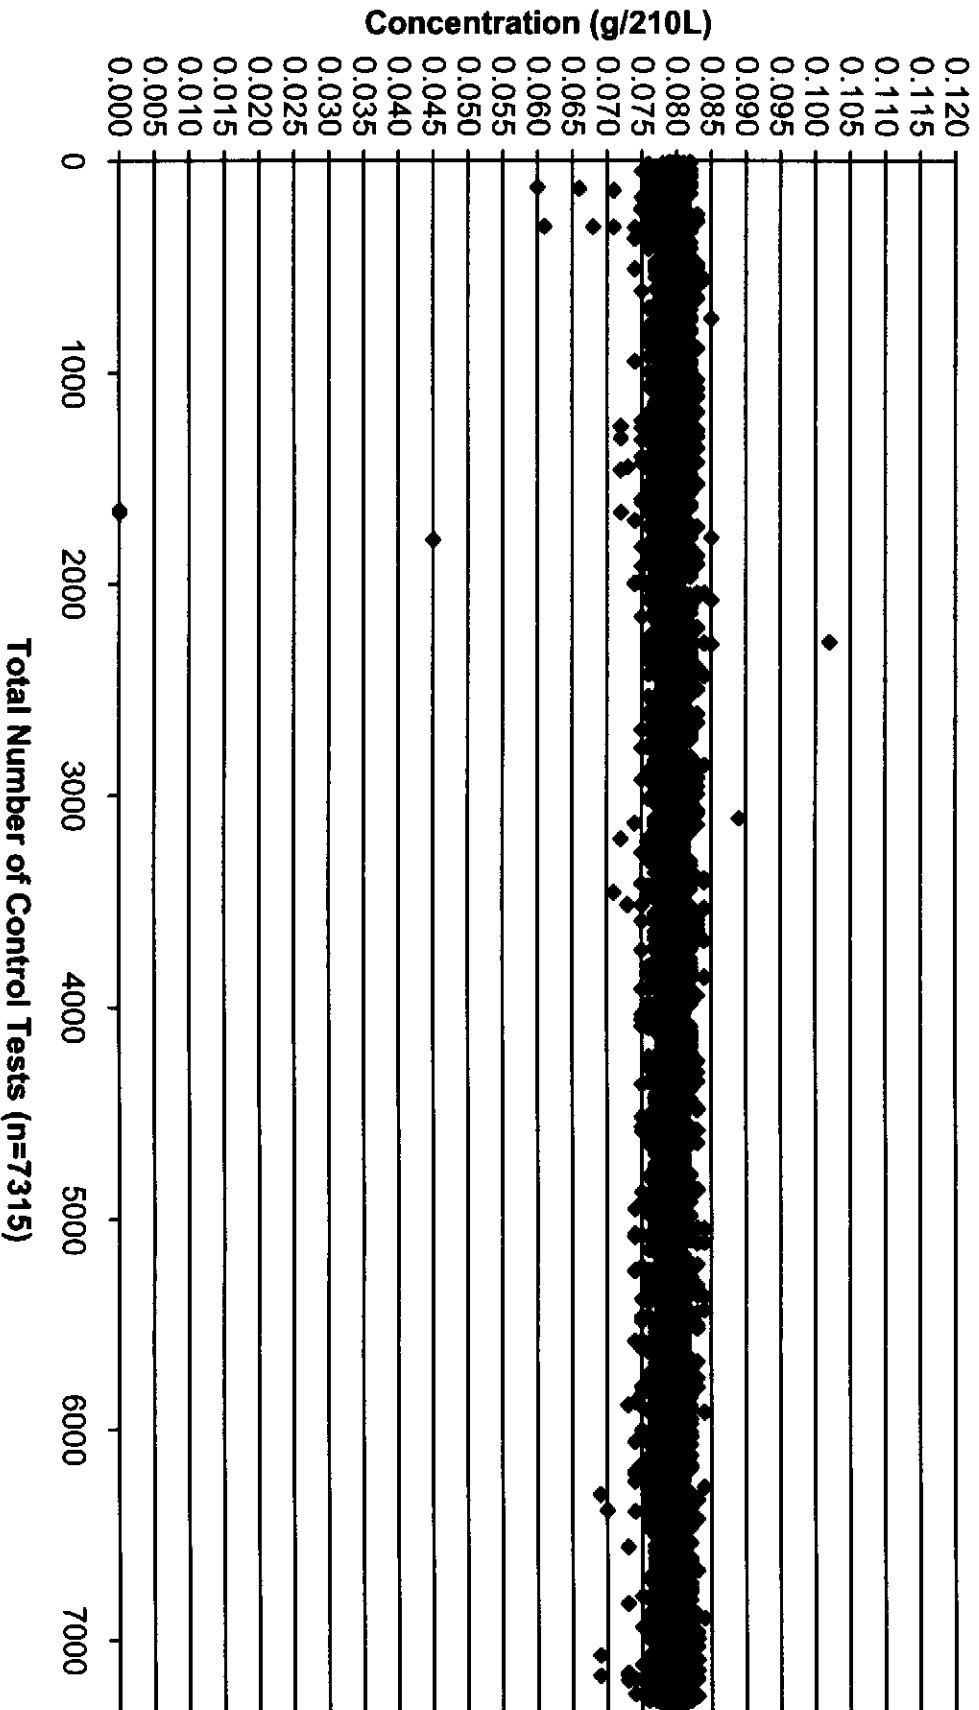

August 2010 Control Tests Chart (All Control Tests)

Includes Control Tests Flagged Outside Tolerance (n=49), Interferent Detect (n=7) and RFI Detect (n=2)

11/29/10
LDB

August 2010 Control Tests Flagged Control Outside Tolerance