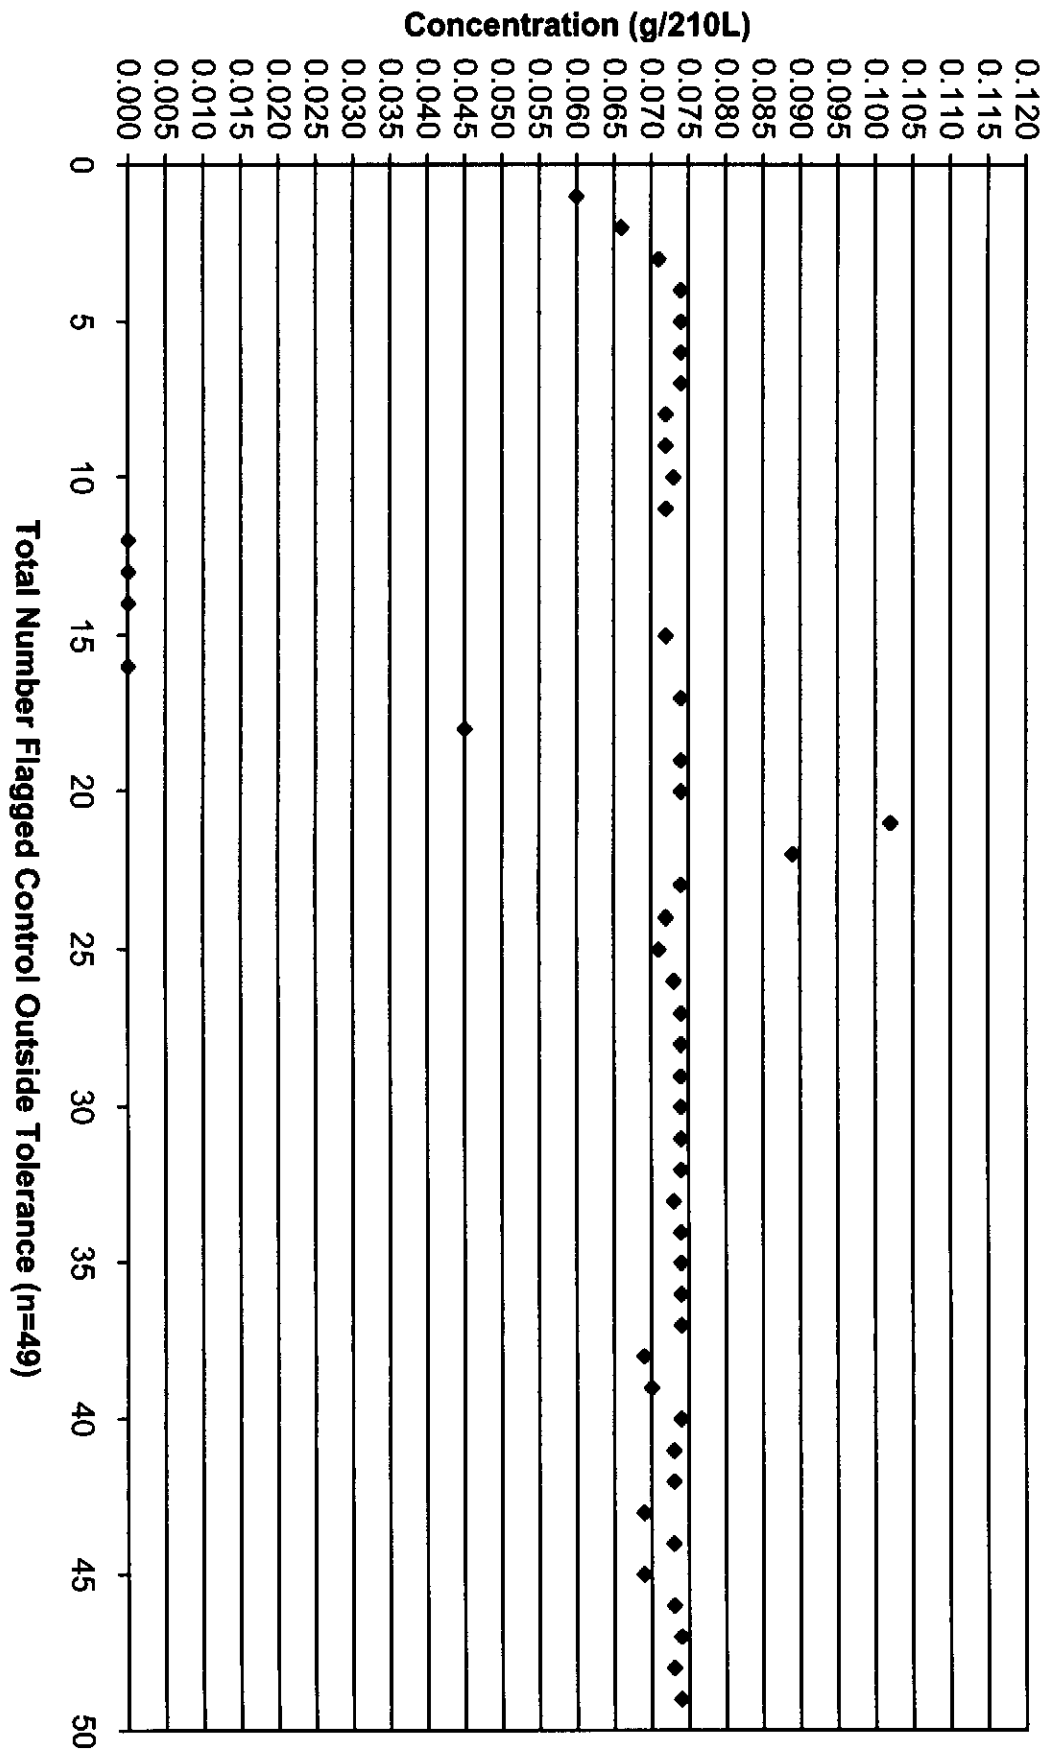

August 2010 Control Tests Flagged Control Outside Tolerance

11/29/10
UBB