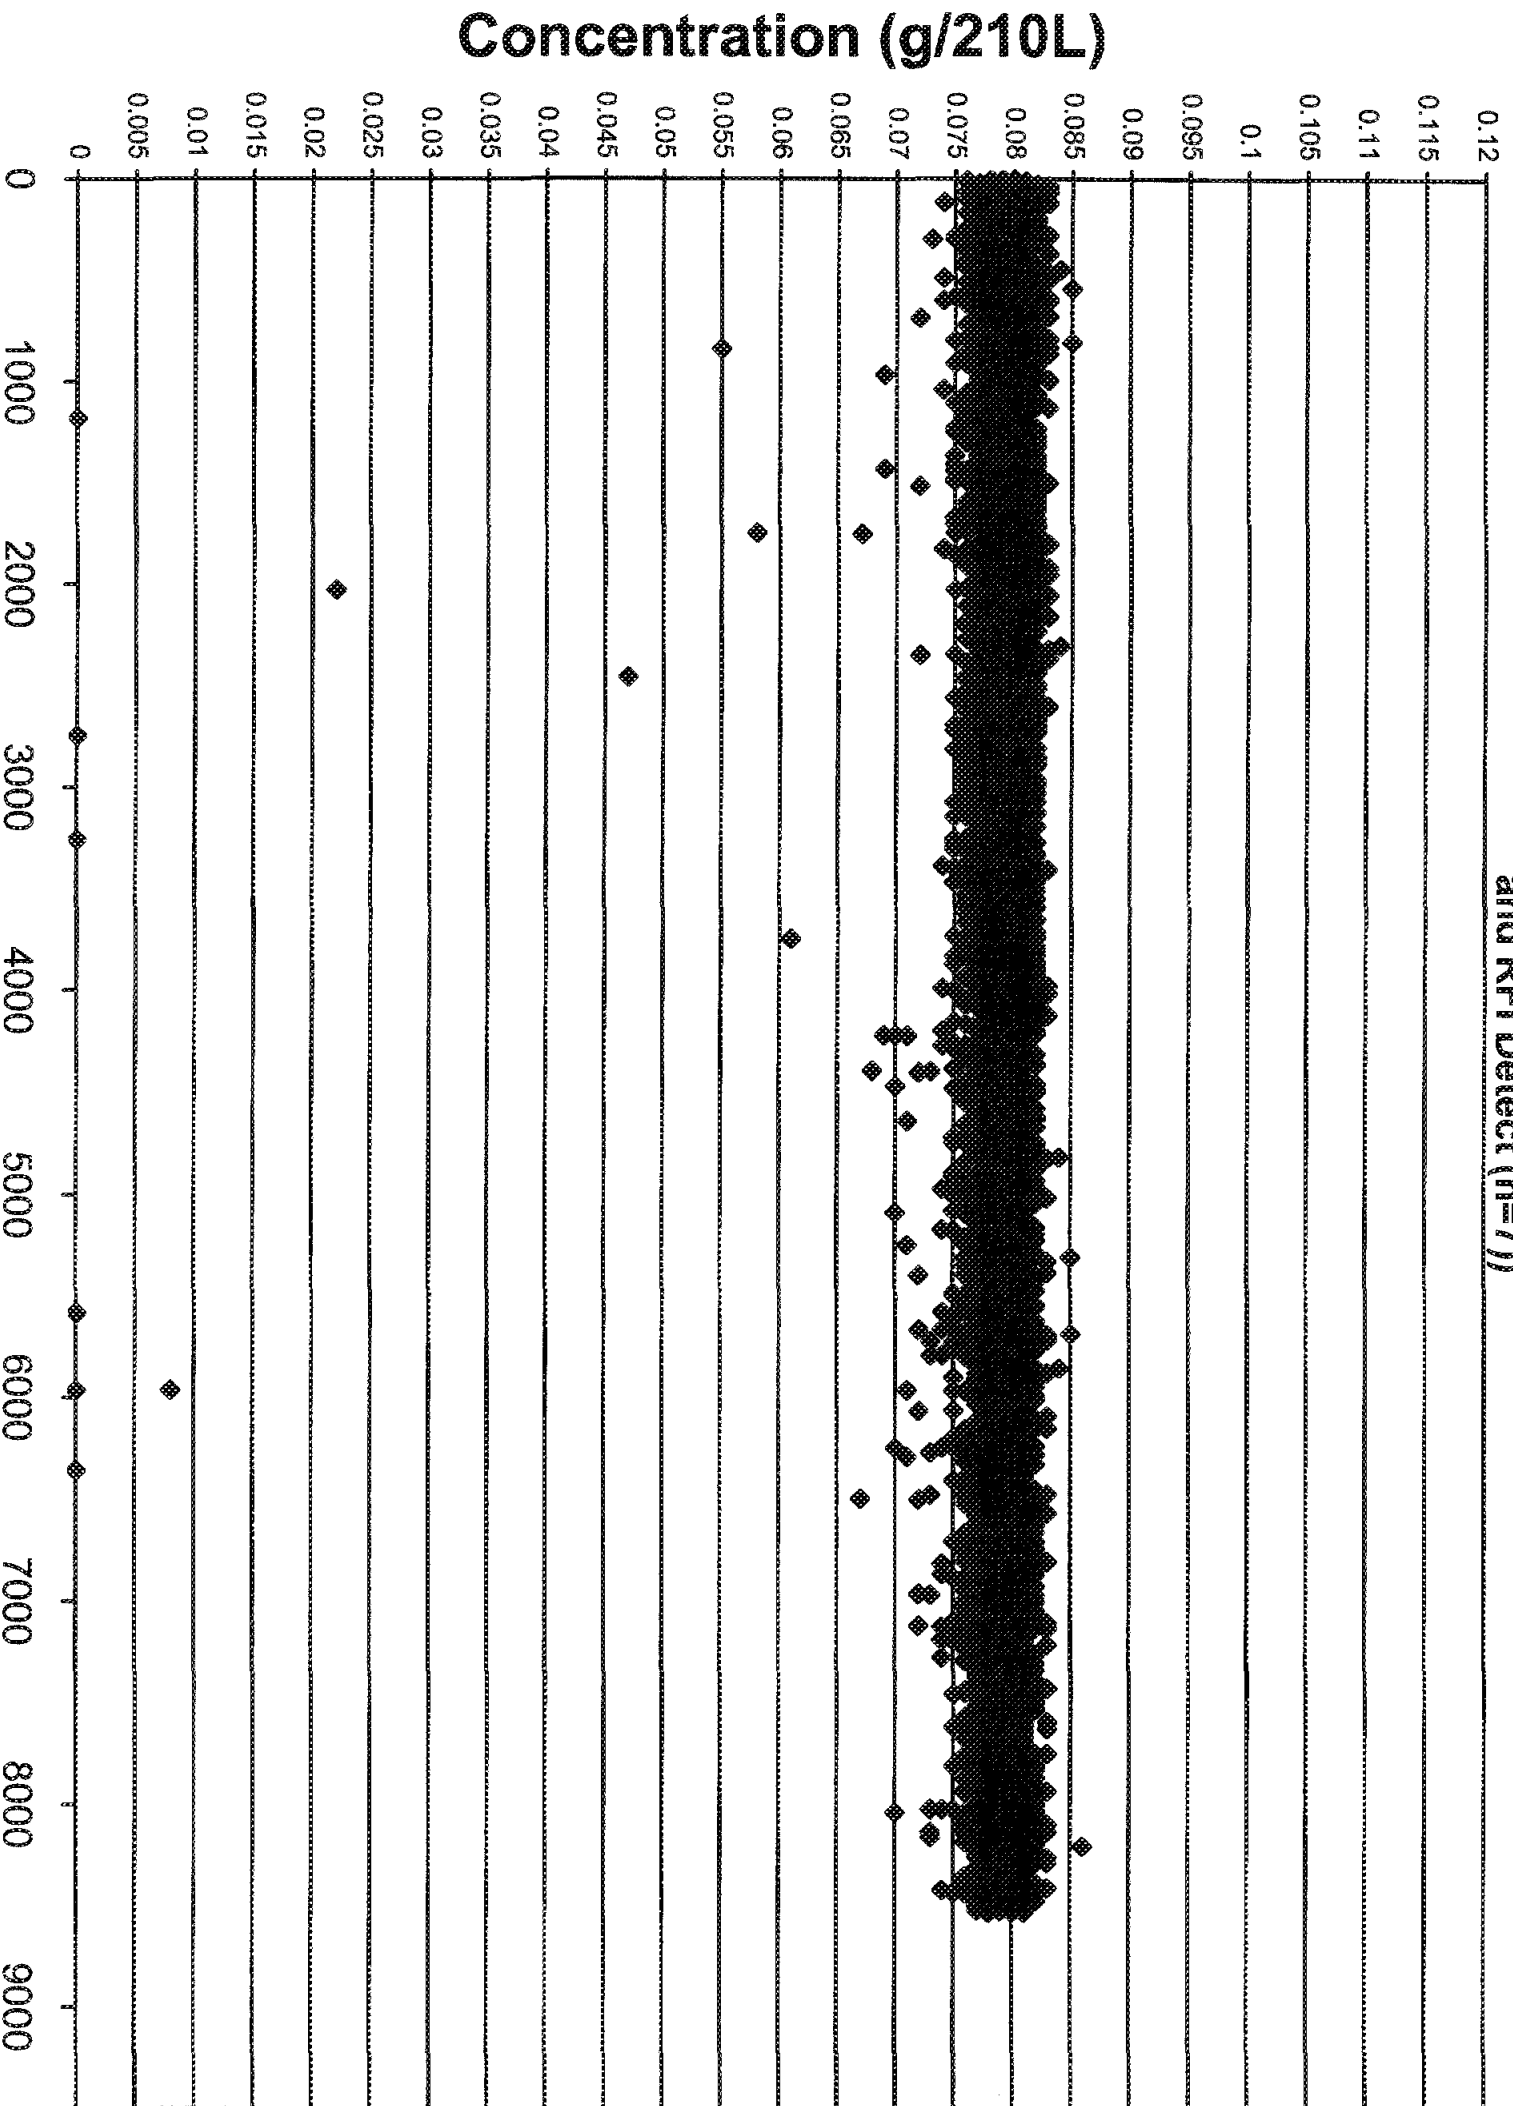

# June 2007 Control Tests Chart (All Control Tests)

(Includes Control Tests Flagged Control Outside Tolerance (n=73), Interferent Detect (n=17) and RFI Detect (n=7))

Total Number of Control Tests (n=8532)

# June 2007 Control Tests Flagged Control Outside Tolerance