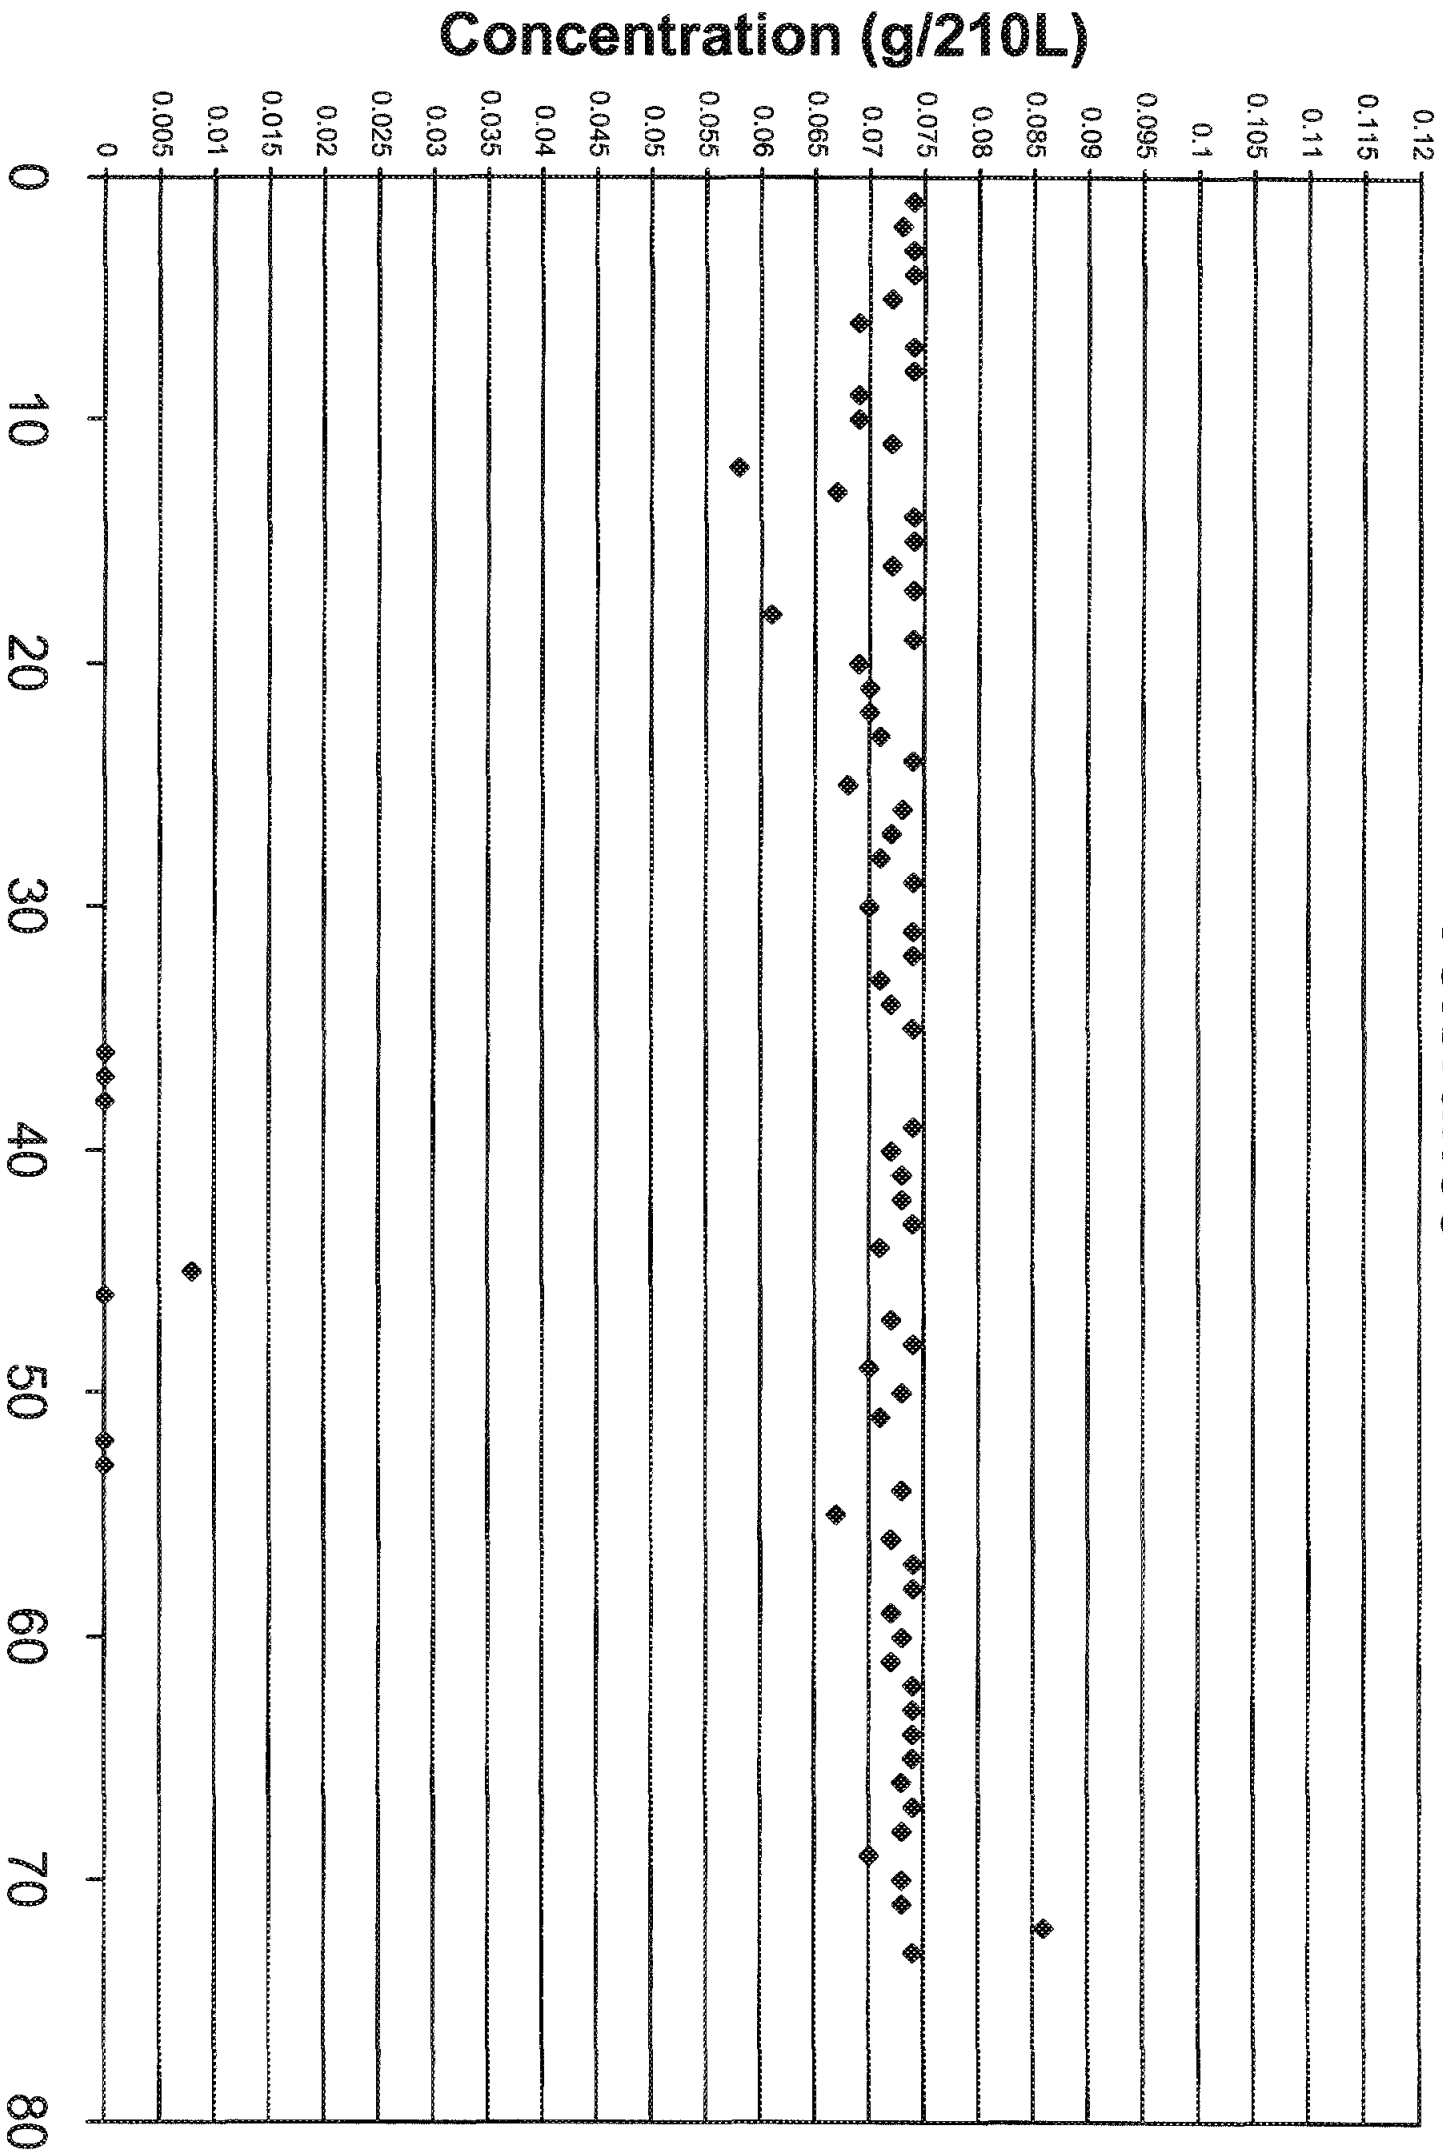

# June 2007 Control Tests Chart (All Control Tests)

(Includes Control Tests Flagged Control Outside Tolerance (n=73), Interferent Detect (n=17) and RFI Detect (n=7))

Total Number of Control Tests (n=8532)

# June 2007 Control Tests Flagged Control Outside Tolerance