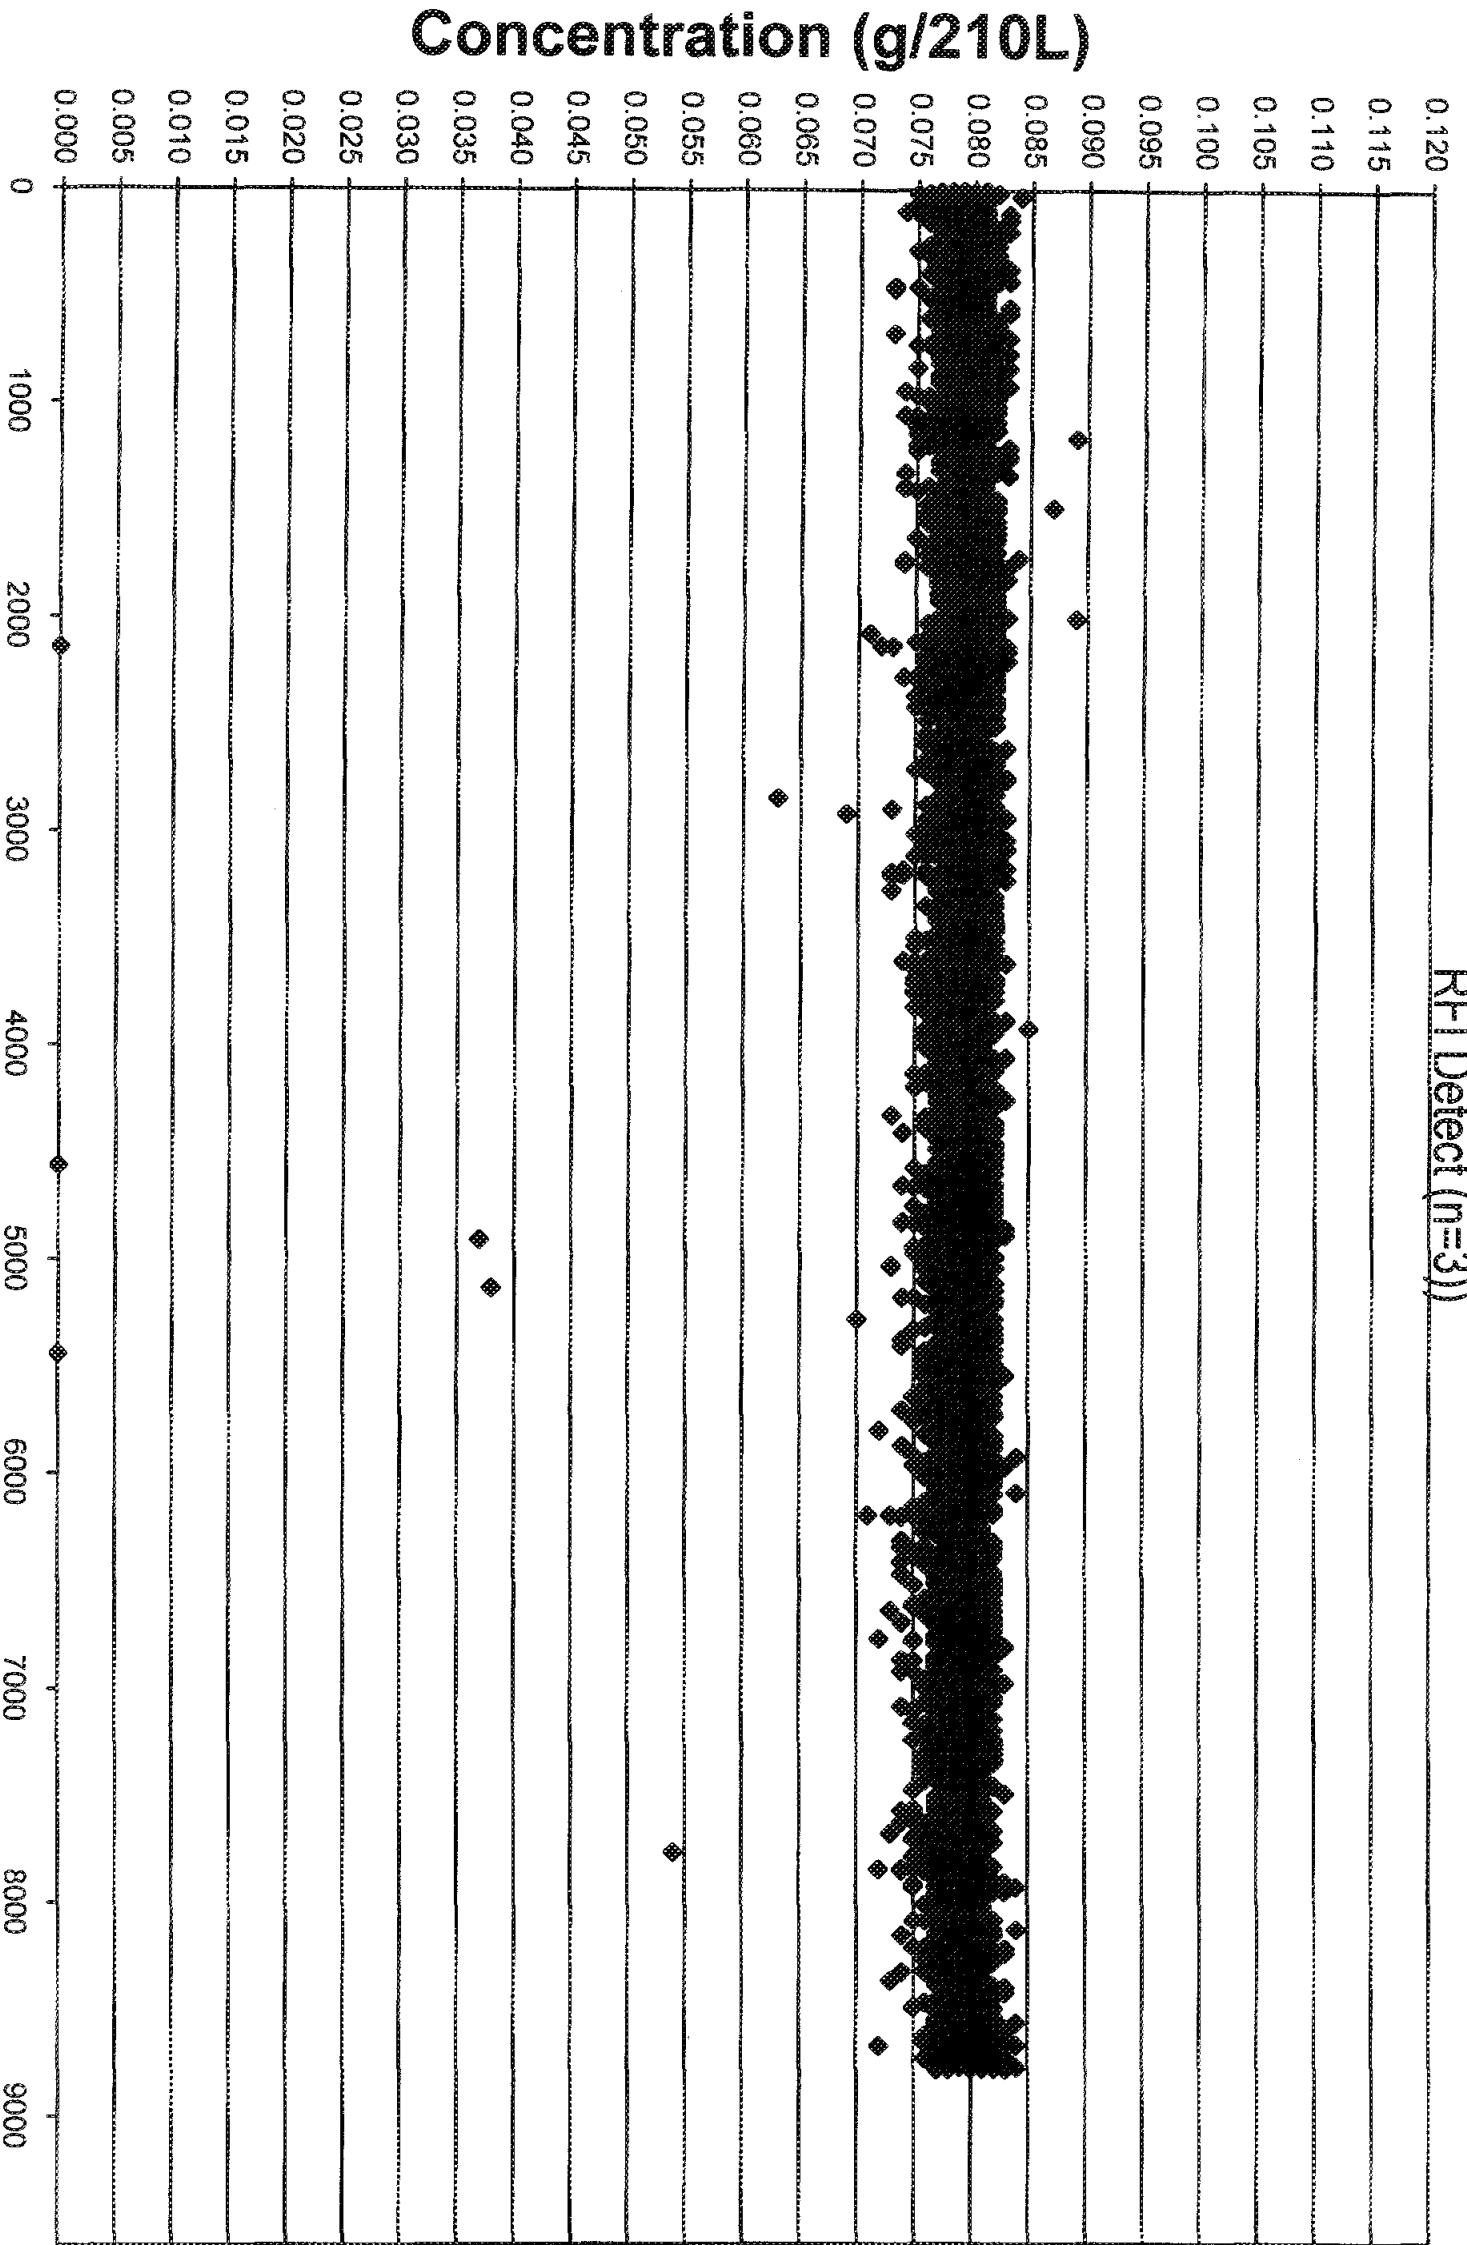

# July 2007 Control Test Chart (All Control Tests)

(Includes Control Tests Flagged Control Outside Tolerance (n=68), Interferent Detect (n=26) and RFI Detect (n=3))

Total Number of Control Tests (n=8781)

# July 2007 Control Tests Flagged Control Outside Tolerance

Total Number Flagged Control Outside Tolerance (n=68)