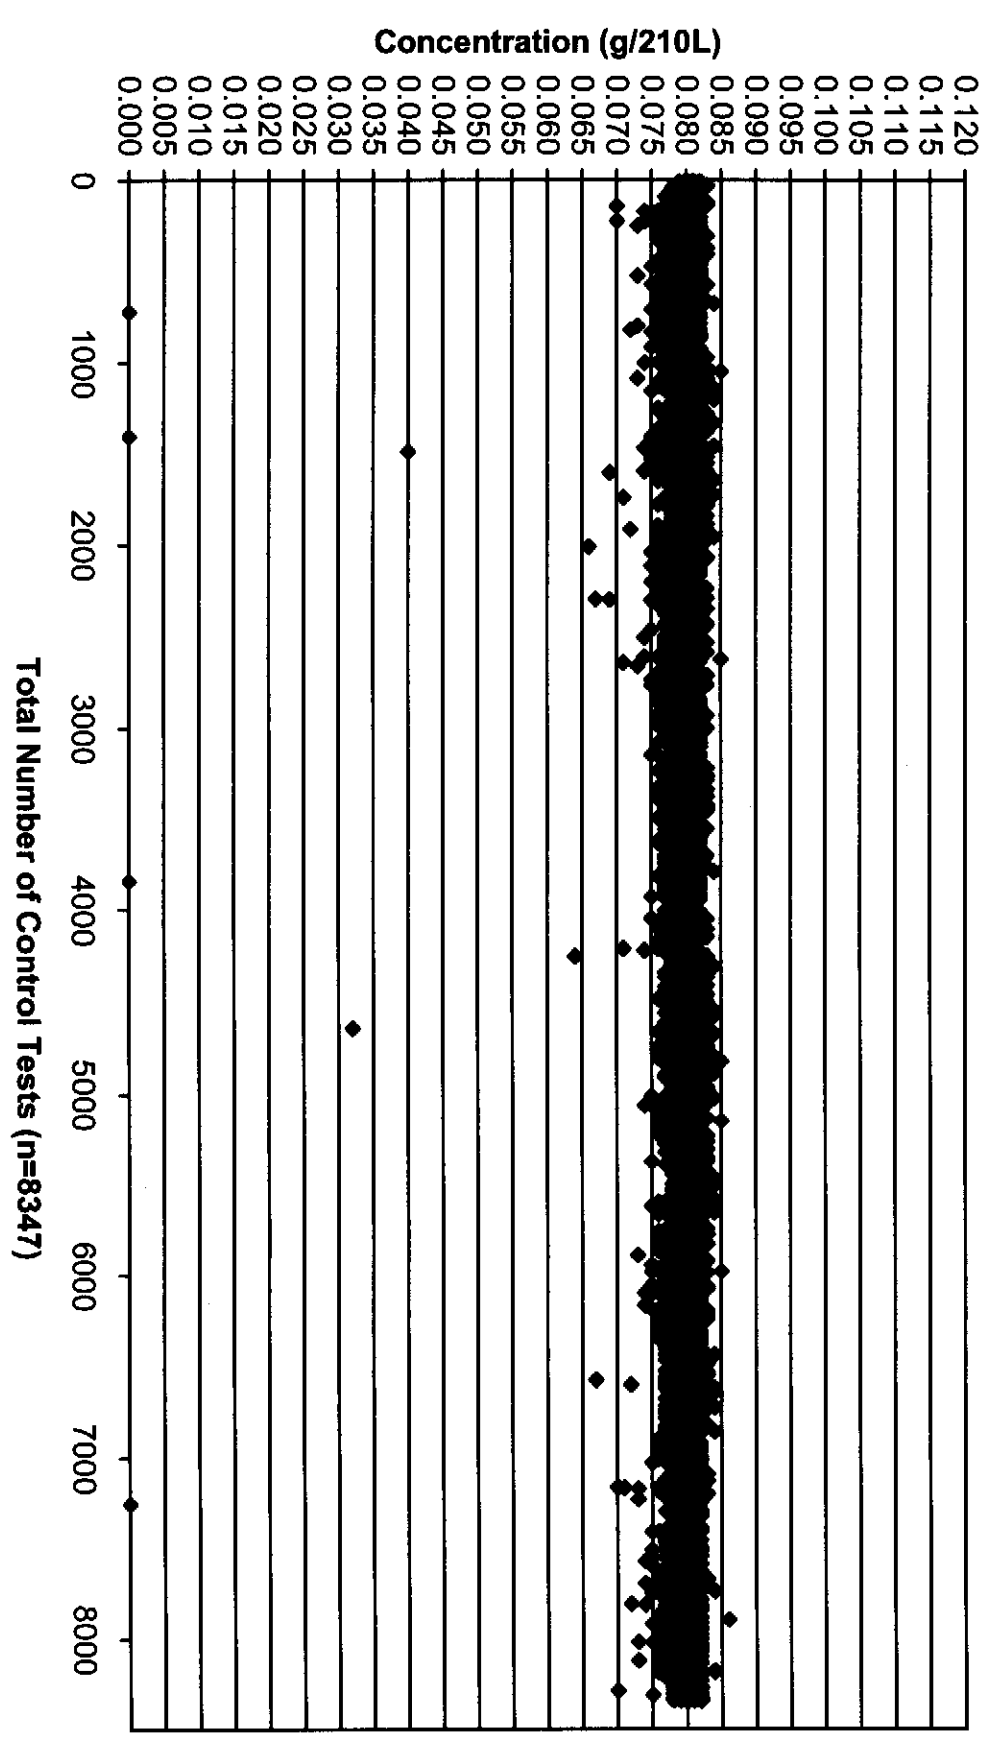

February 2007 Updated Control Tests Chart (All Control Tests)
Includes Control Tests Flagged Control Outside Tolerance (n=51), Interferent Detect (n=6) and RFI Detect (n=5)

7/20/10
VSB

February 2007 Updated Control Tests Flagged Interferent Detect