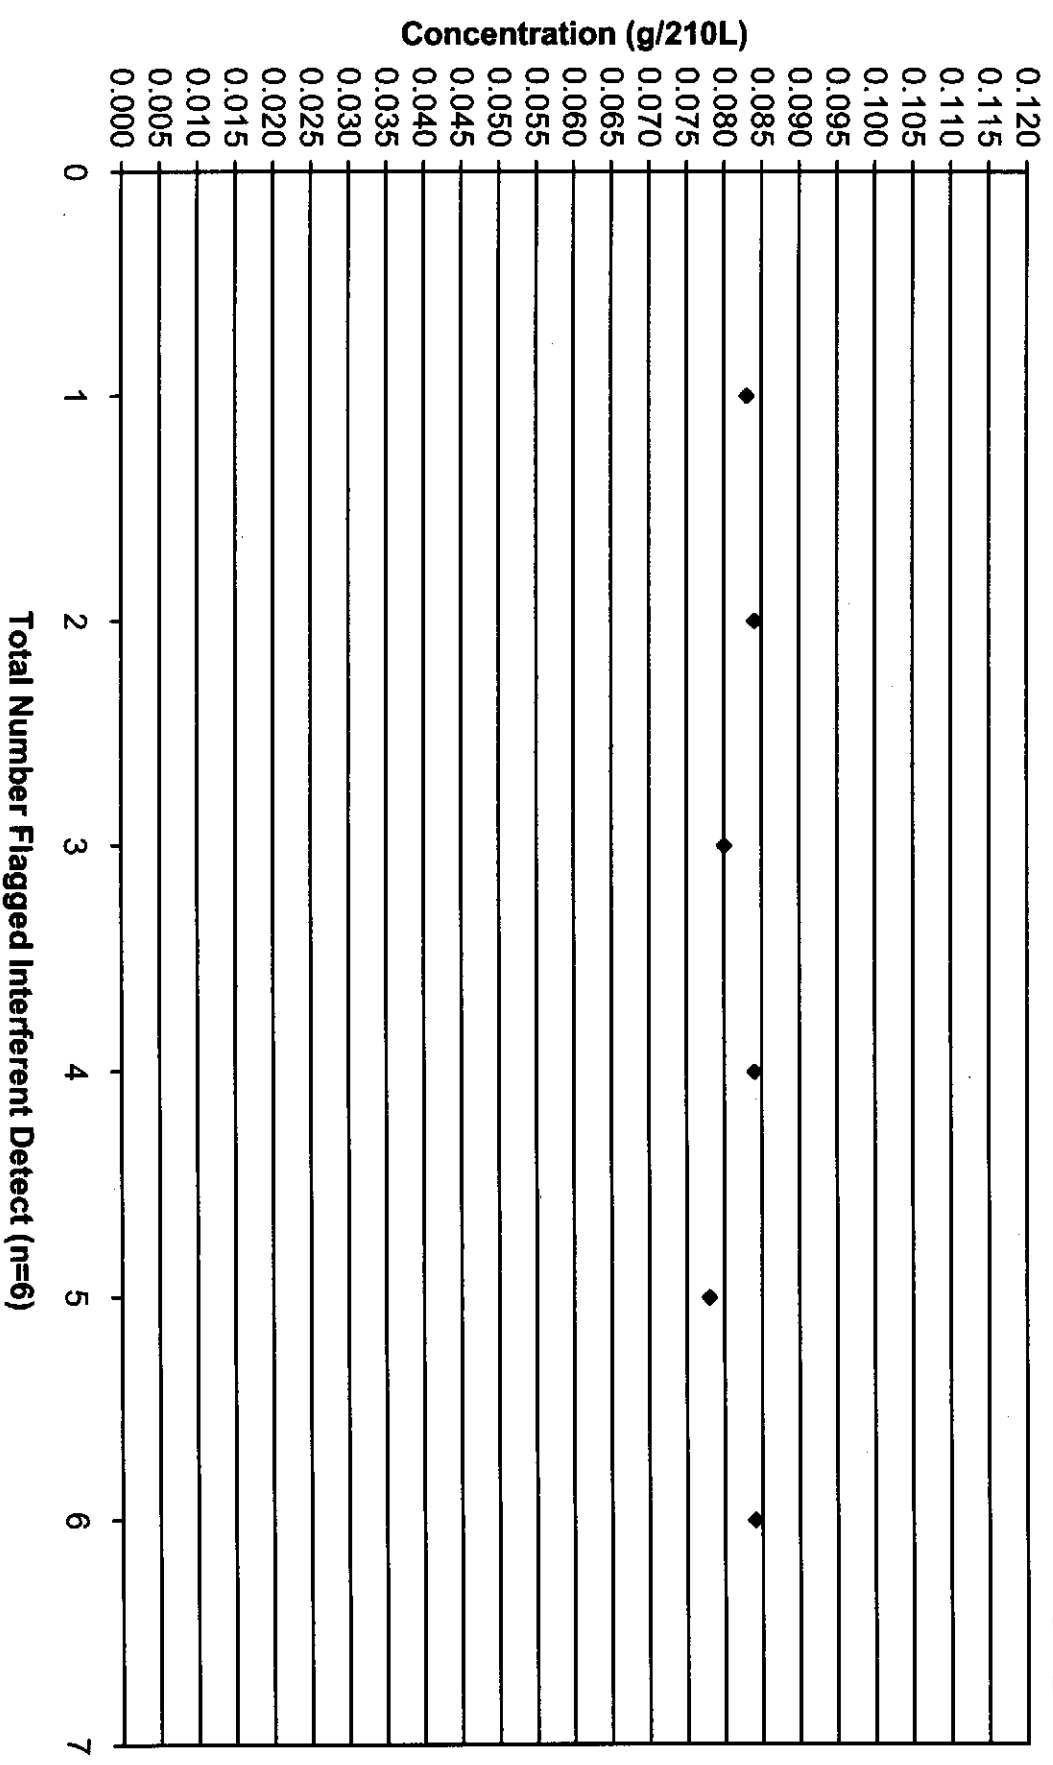

February 2007 Updated Control Tests Flagged Interferent Detect

7/26/10
UBB