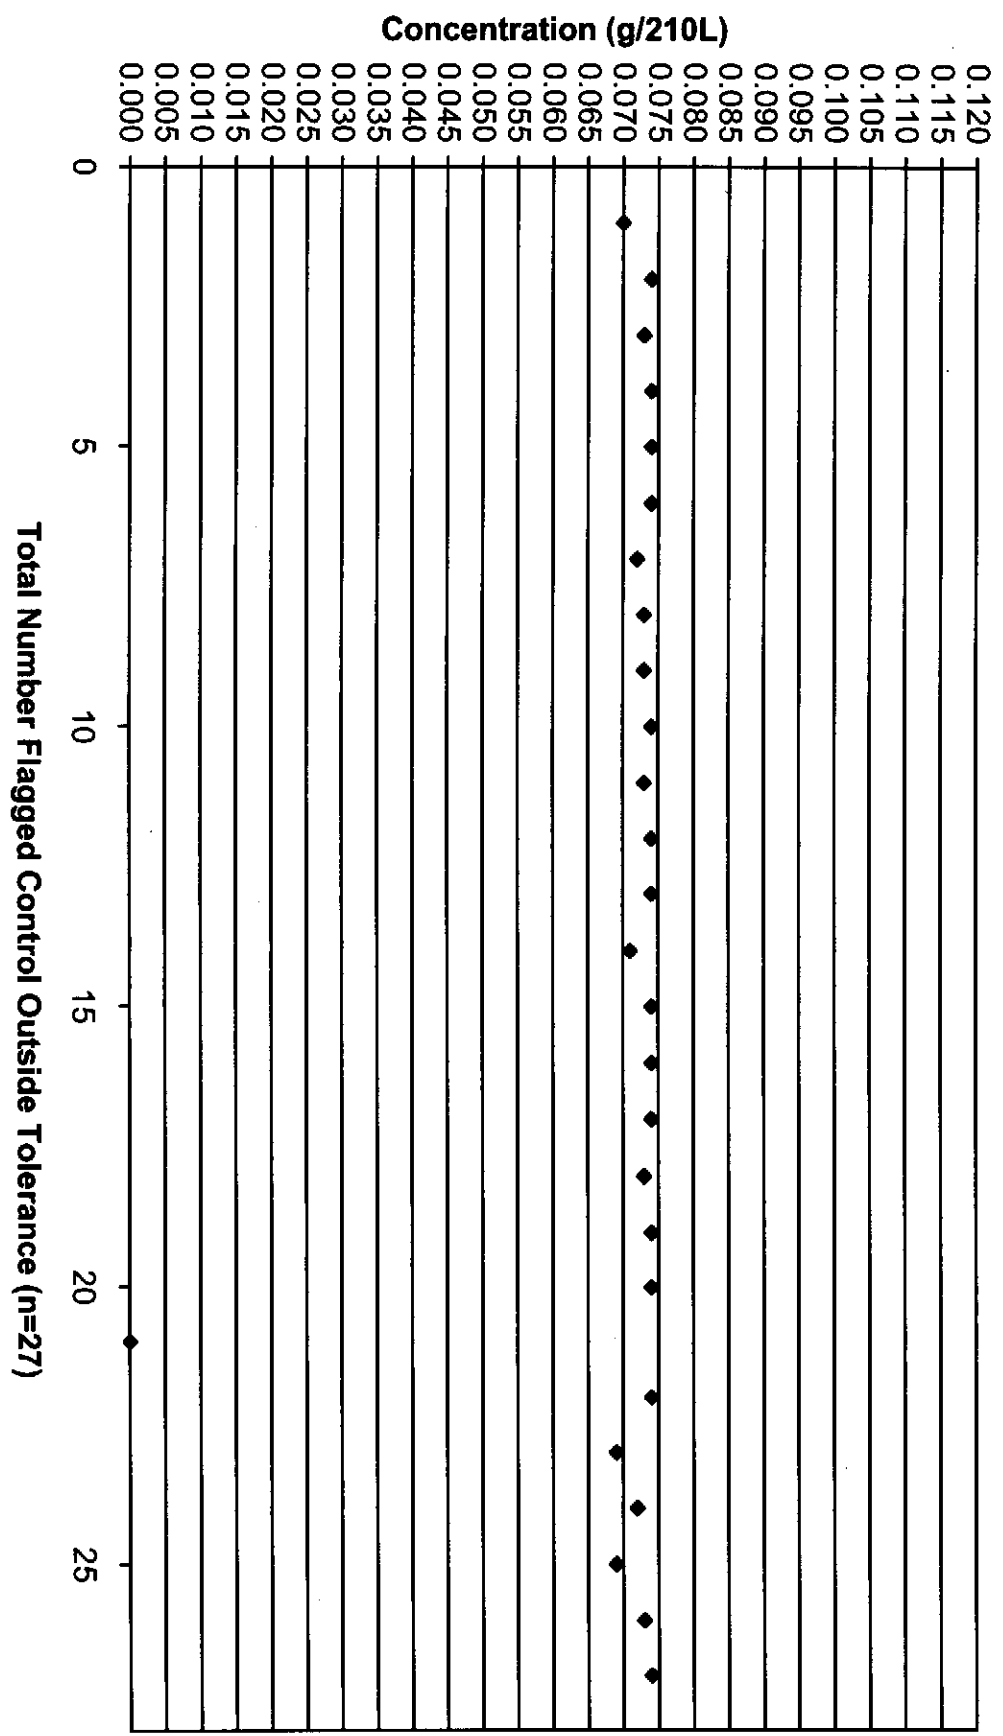

February 2010 Updated Control Tests Flagged Control Outside Tolerance

Updated
4-8-10
WFB