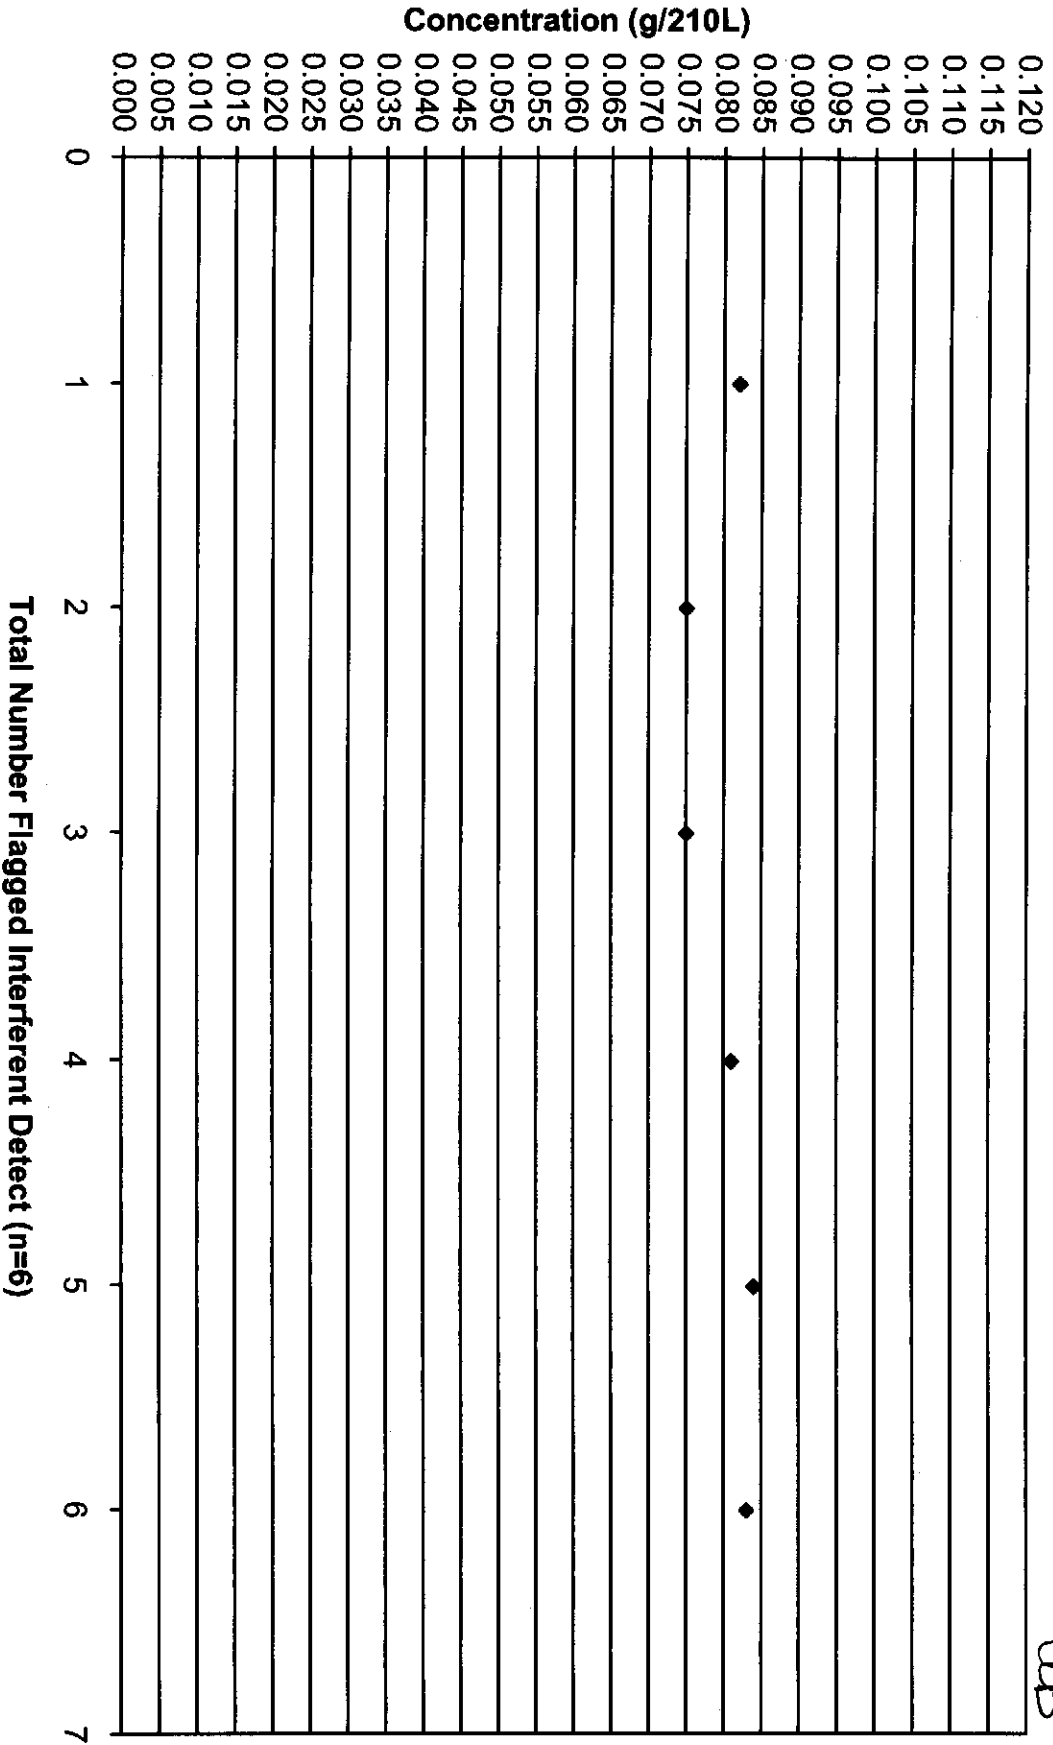

February 2010 Updated Control Tests Flagged Interferent Detect

Updated
6-8-10
USB