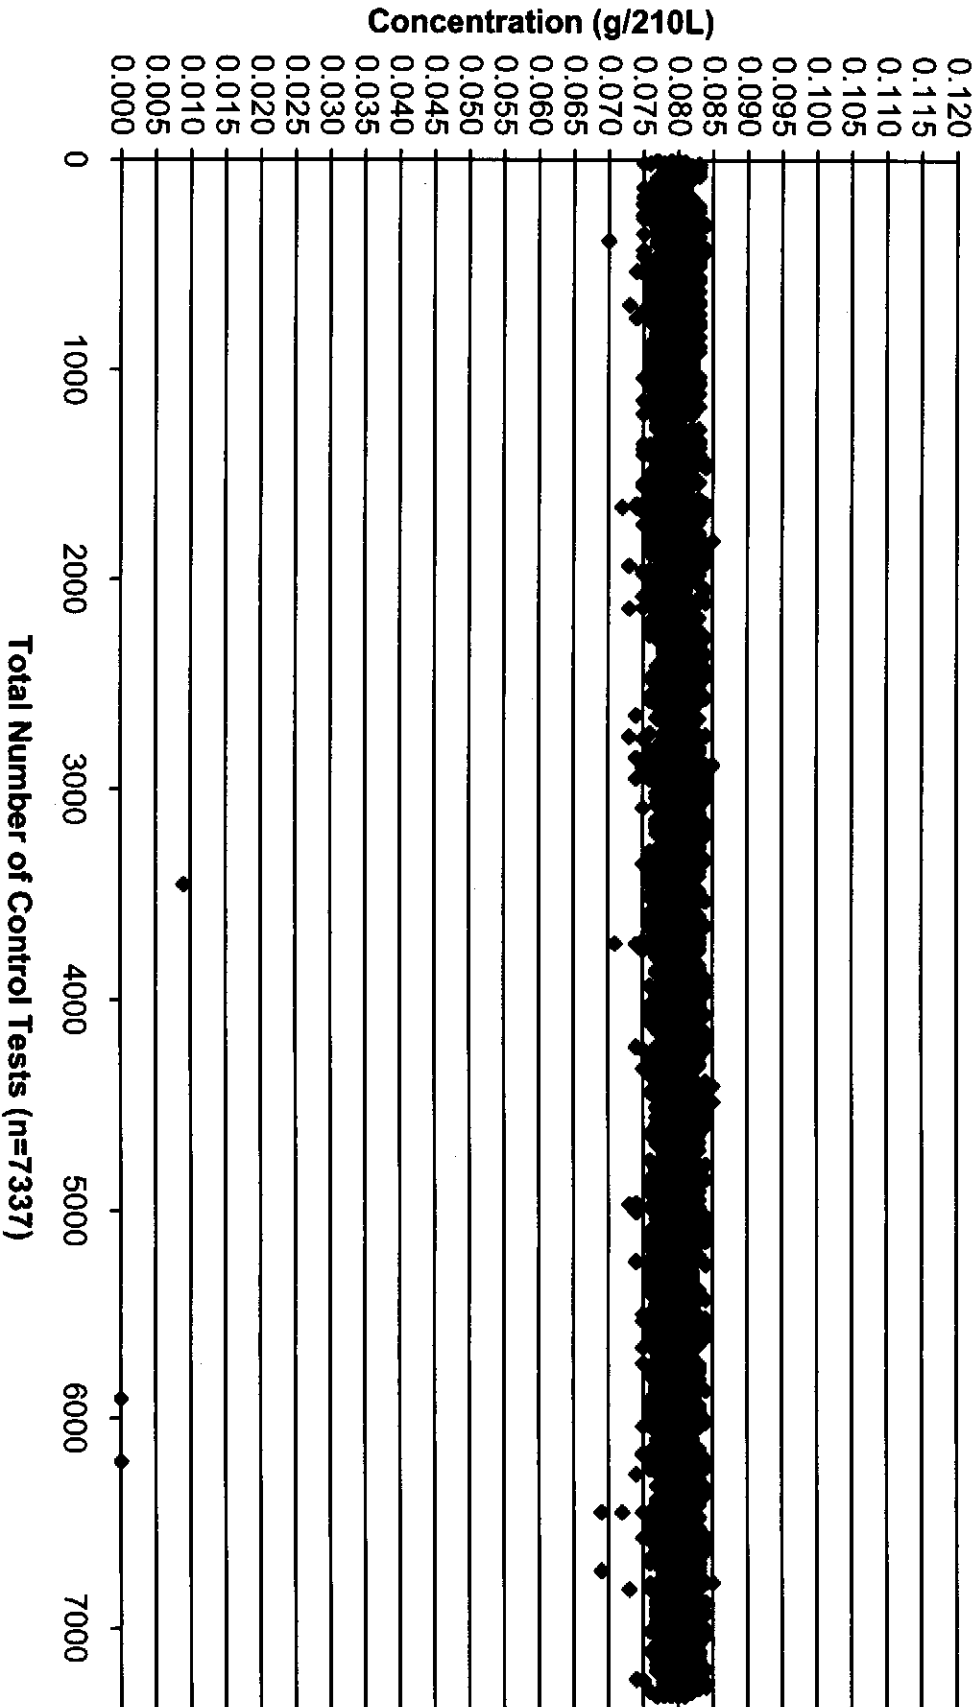

February 2010 Updated Control Tests Chart (All Control Tests)

Includes Control Tests Flagged Control Outside Tolerance (n=27), Interferent Detect (n=6) and RFI Detect (n=2)

Updated
6-8-10
WDB

February 2010 Updated Control Tests Flagged Control Outside Tolerance