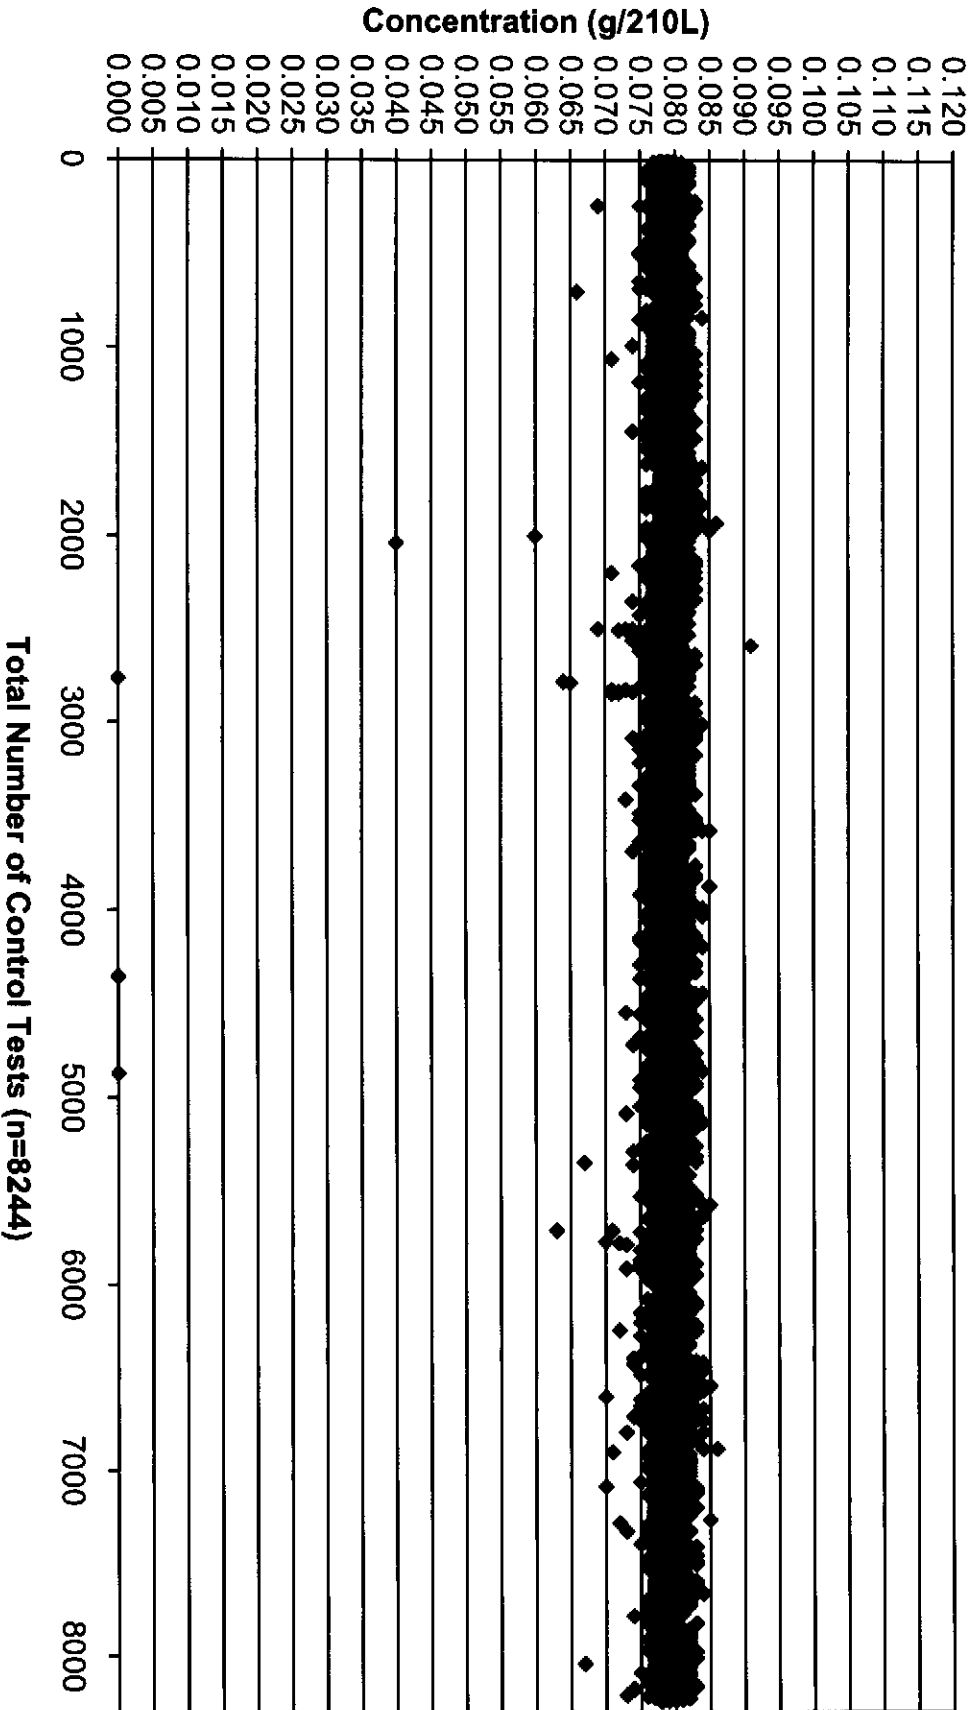

April 2009 Update #2 Control Tests Chart (All Control Tests)

Includes Control Tests Flagged Outside Tolerance (n=54), Interferent Detect (n=8) and RFI Detect (n=5)

3/17/10
WRB

April 2009 Update #2 Control Tests Flagged Control Outside Tolerance