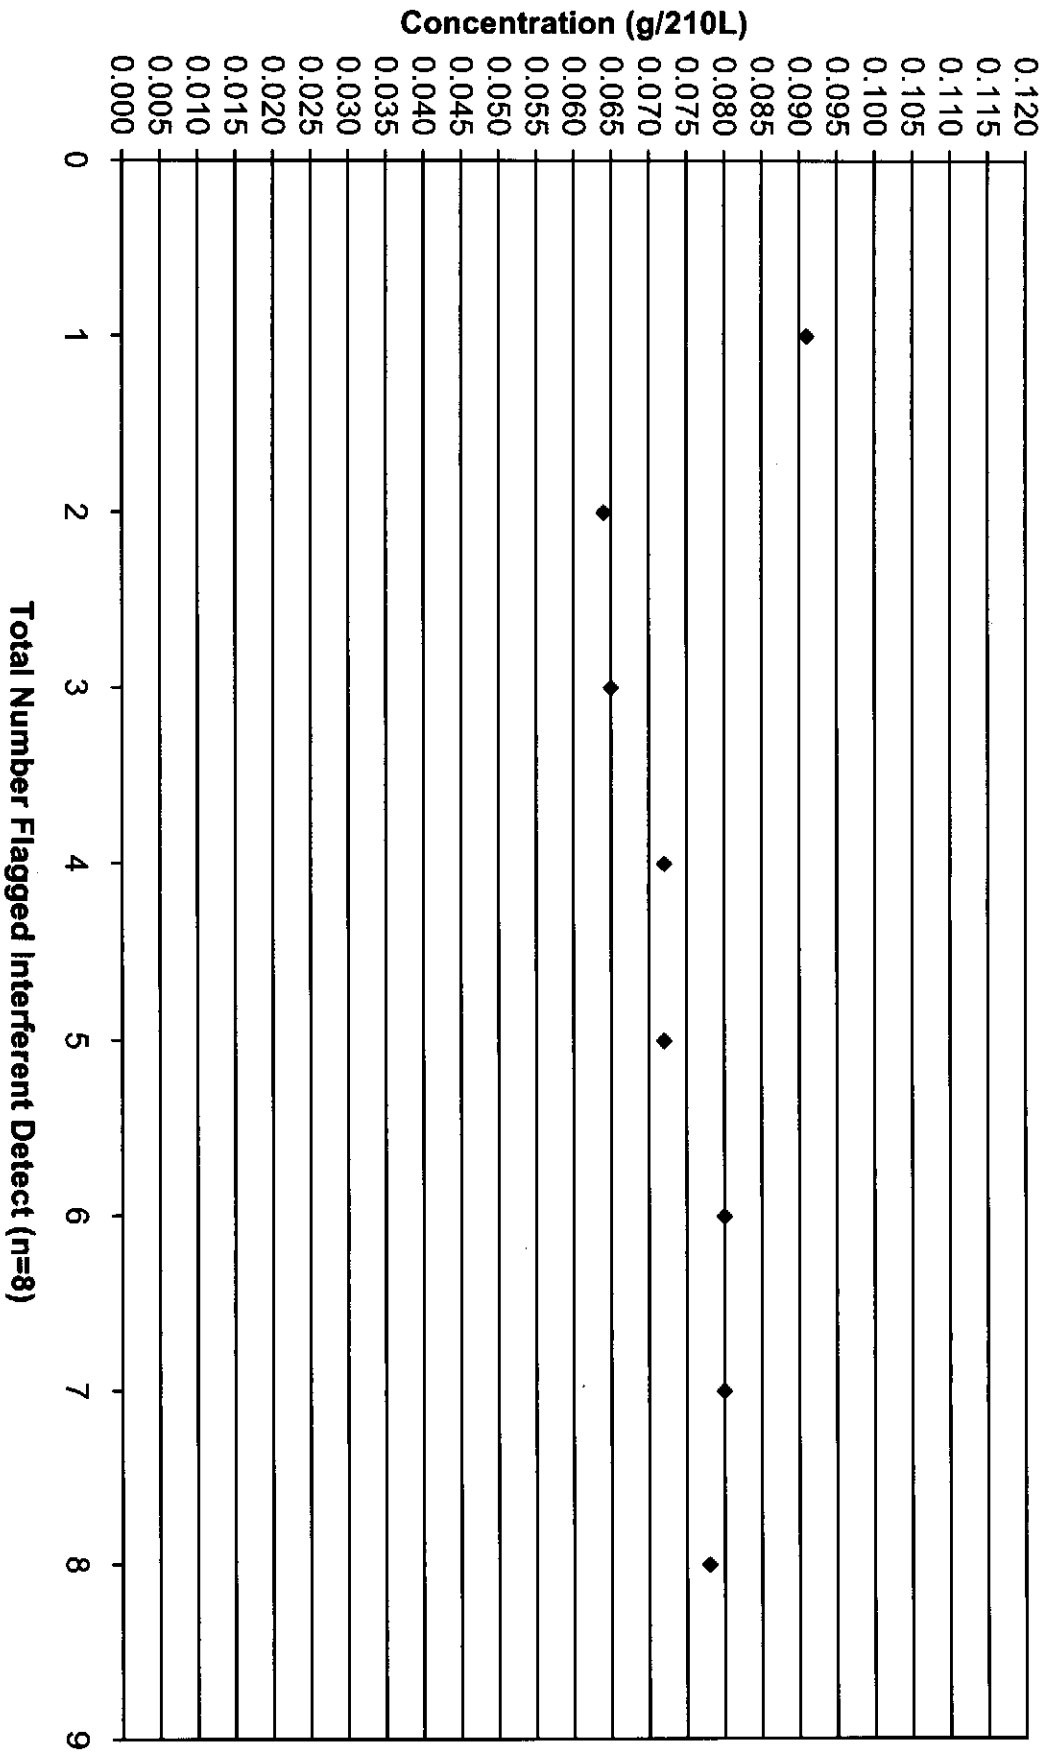

April 2009 Update #2 Control Tests Flagged Interferent Detect

3/17/10
UAB