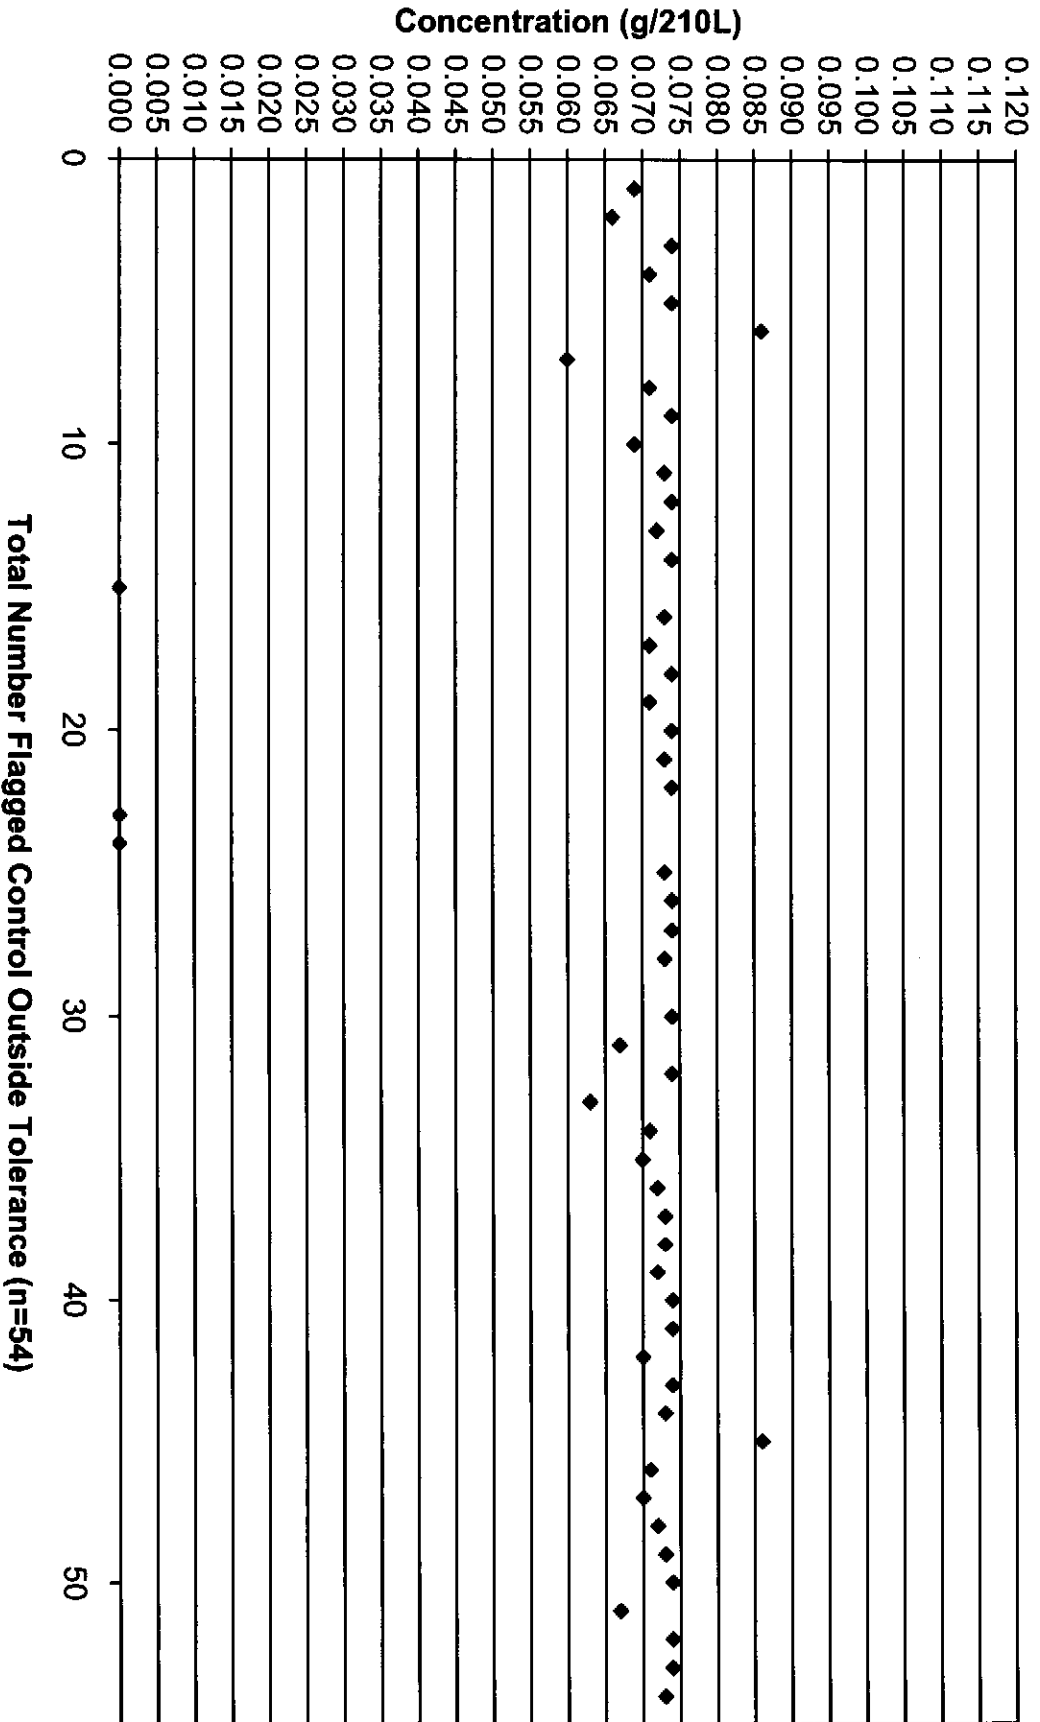

April 2009 Update #2 Control Tests Flagged Control Outside Tolerance

3/17/10
WRB