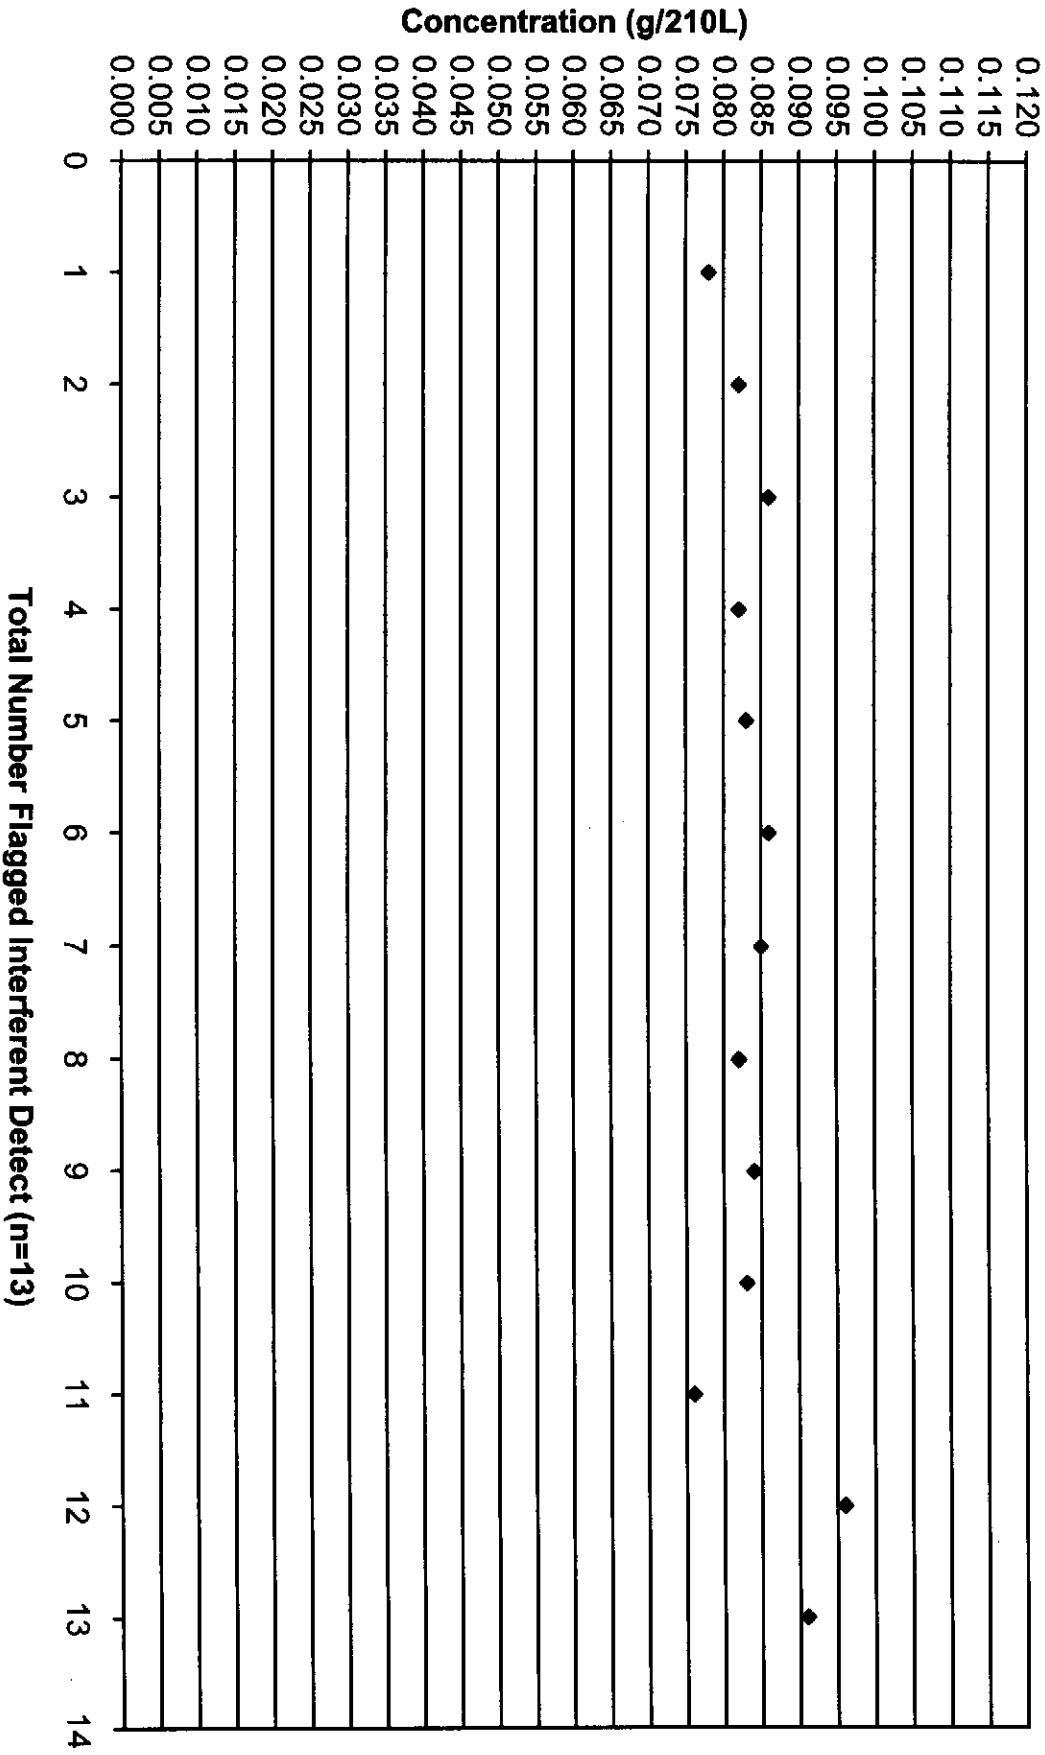

January 2010 Updated Control Tests Flagged Interferent Detect

Updated
4/17/2010
WPS