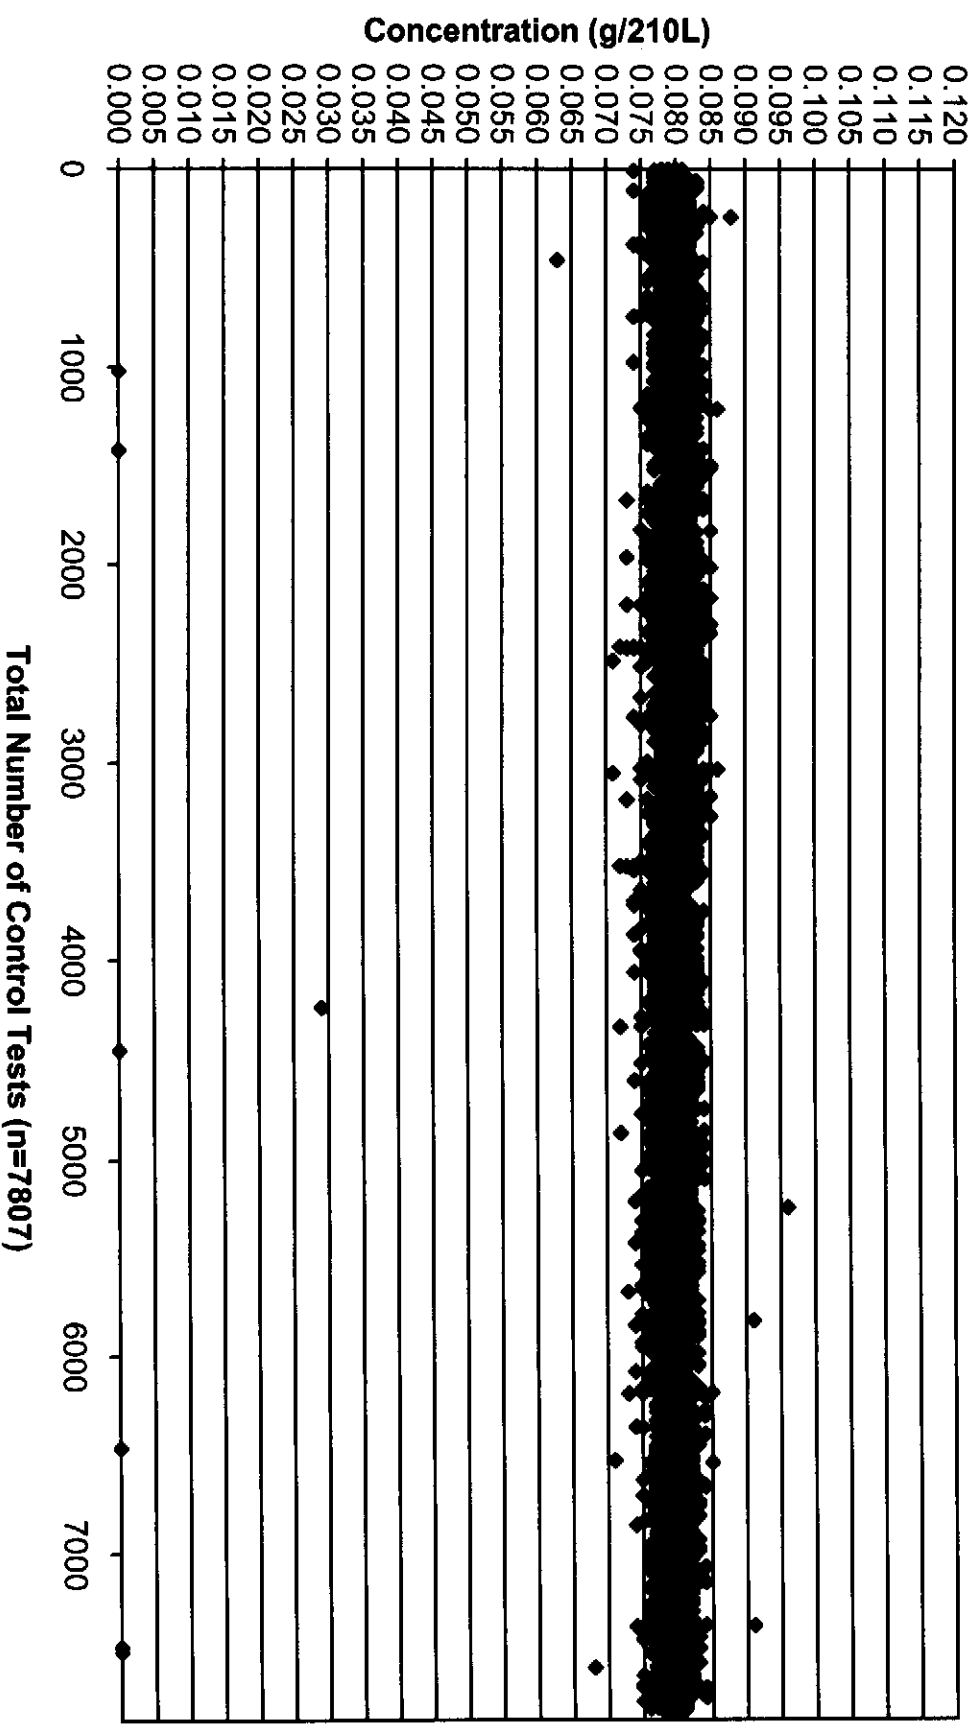

January 2010 Updated Control Tests Chart (All Control Tests)

Includes Control Tests Flagged Control Outside Tolerance (n=46), Interferent Detect (n=13) and RFI Detect (n=6)

updated
4/7/2010
UB

January 2010 Updated Control Tests Flagged Interferent Detect