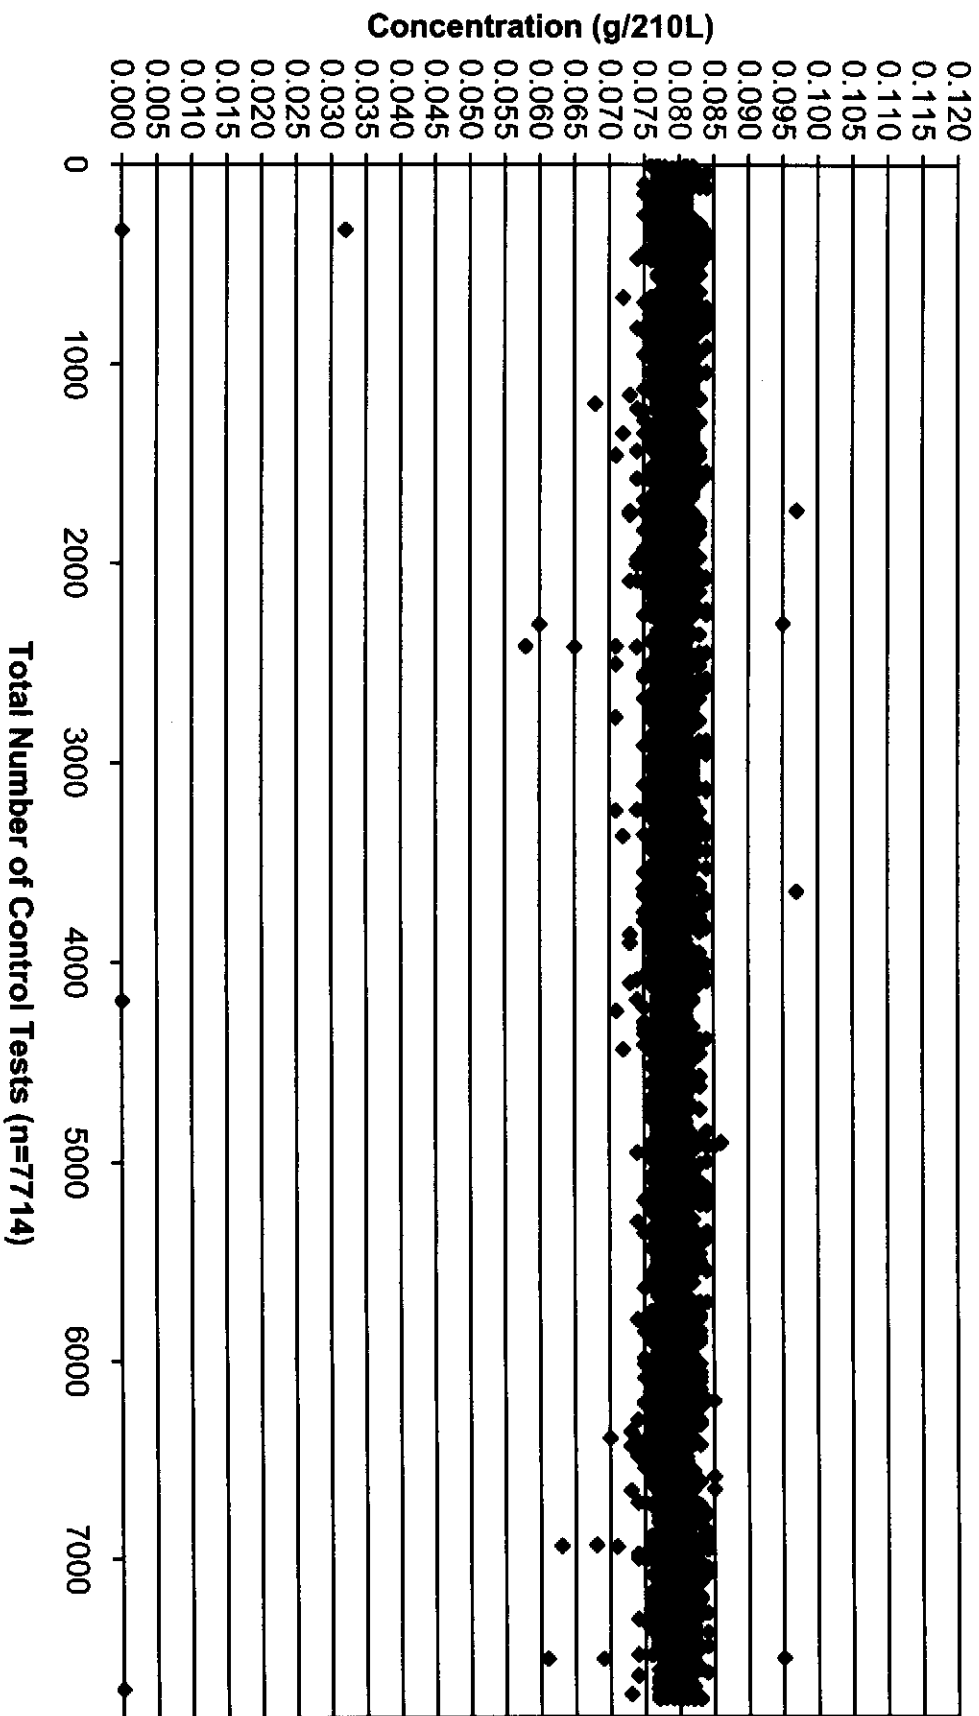

November 2009 Update #2 Control Tests Chart (All Control Tests)

Includes Control Tests Flagged Outside Tolerance (n=55), Interferent Detect (n=21) and RFI Detect (n=4)

Update #2
3/9/10
UBS

November 2009 Update #2 Control Tests Flagged Control Outside Tolerance