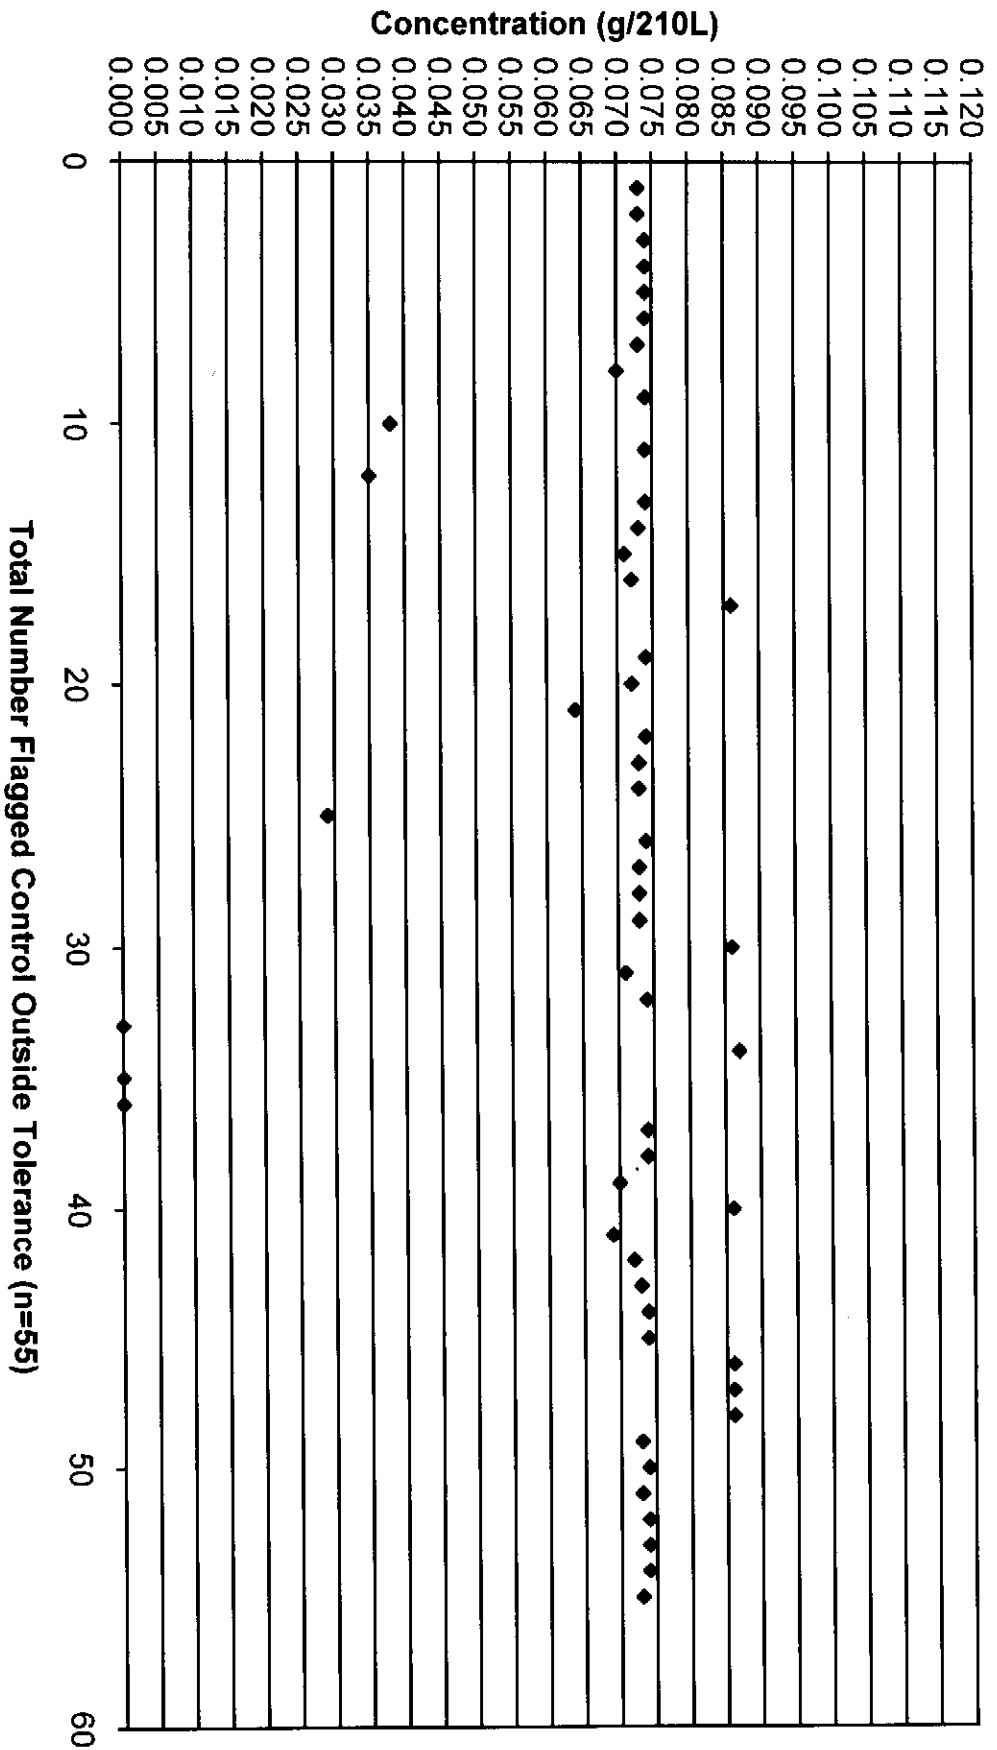

01/21/09
JCB

February 2009 Updated Control Tests Chart (All Control Tests)

Includes Control Tests Flagged Control Outside Tolerance (n=55), Interferent Detect (n=8) and RFI Detect (n=3)

01/21/09
BGP

February 2009 Updated Control Tests Flagged Control Outside Tolerance