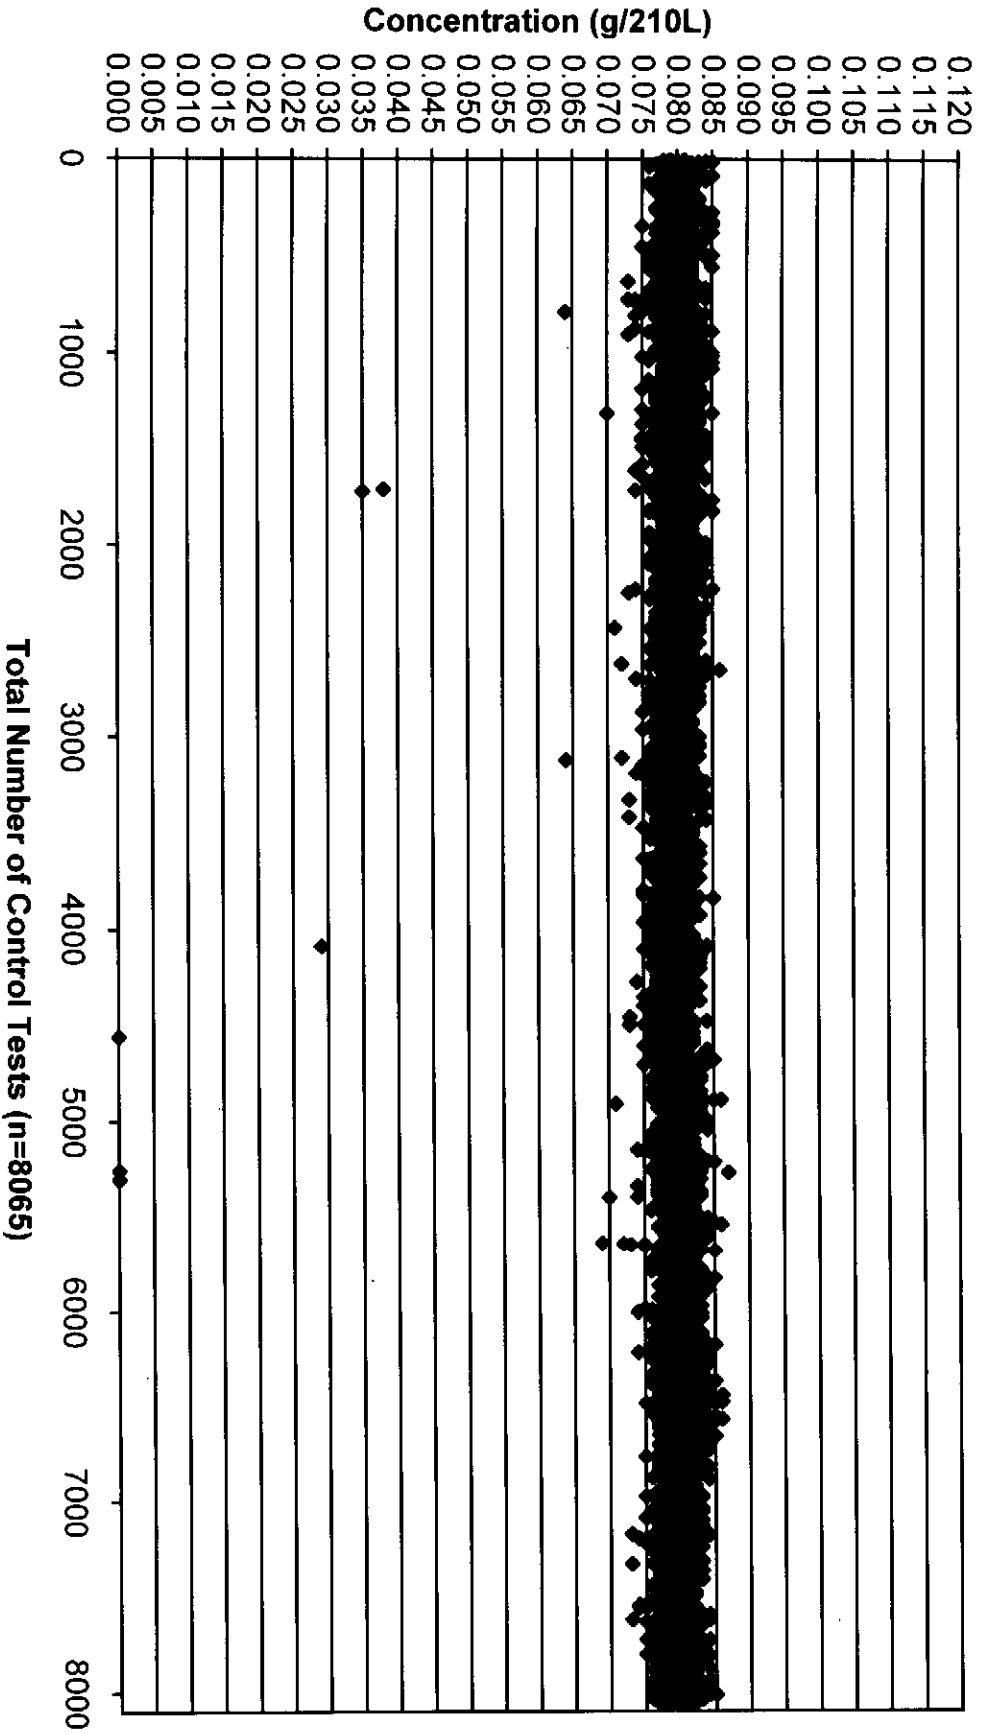

01/21/09
JCB

February 2009 Updated Control Tests Chart (All Control Tests)

Includes Control Tests Flagged Control Outside Tolerance (n=55), Interferent Detect (n=8) and RFI Detect (n=3)

01/21/09
BGP

February 2009 Updated Control Tests Flagged Control Outside Tolerance