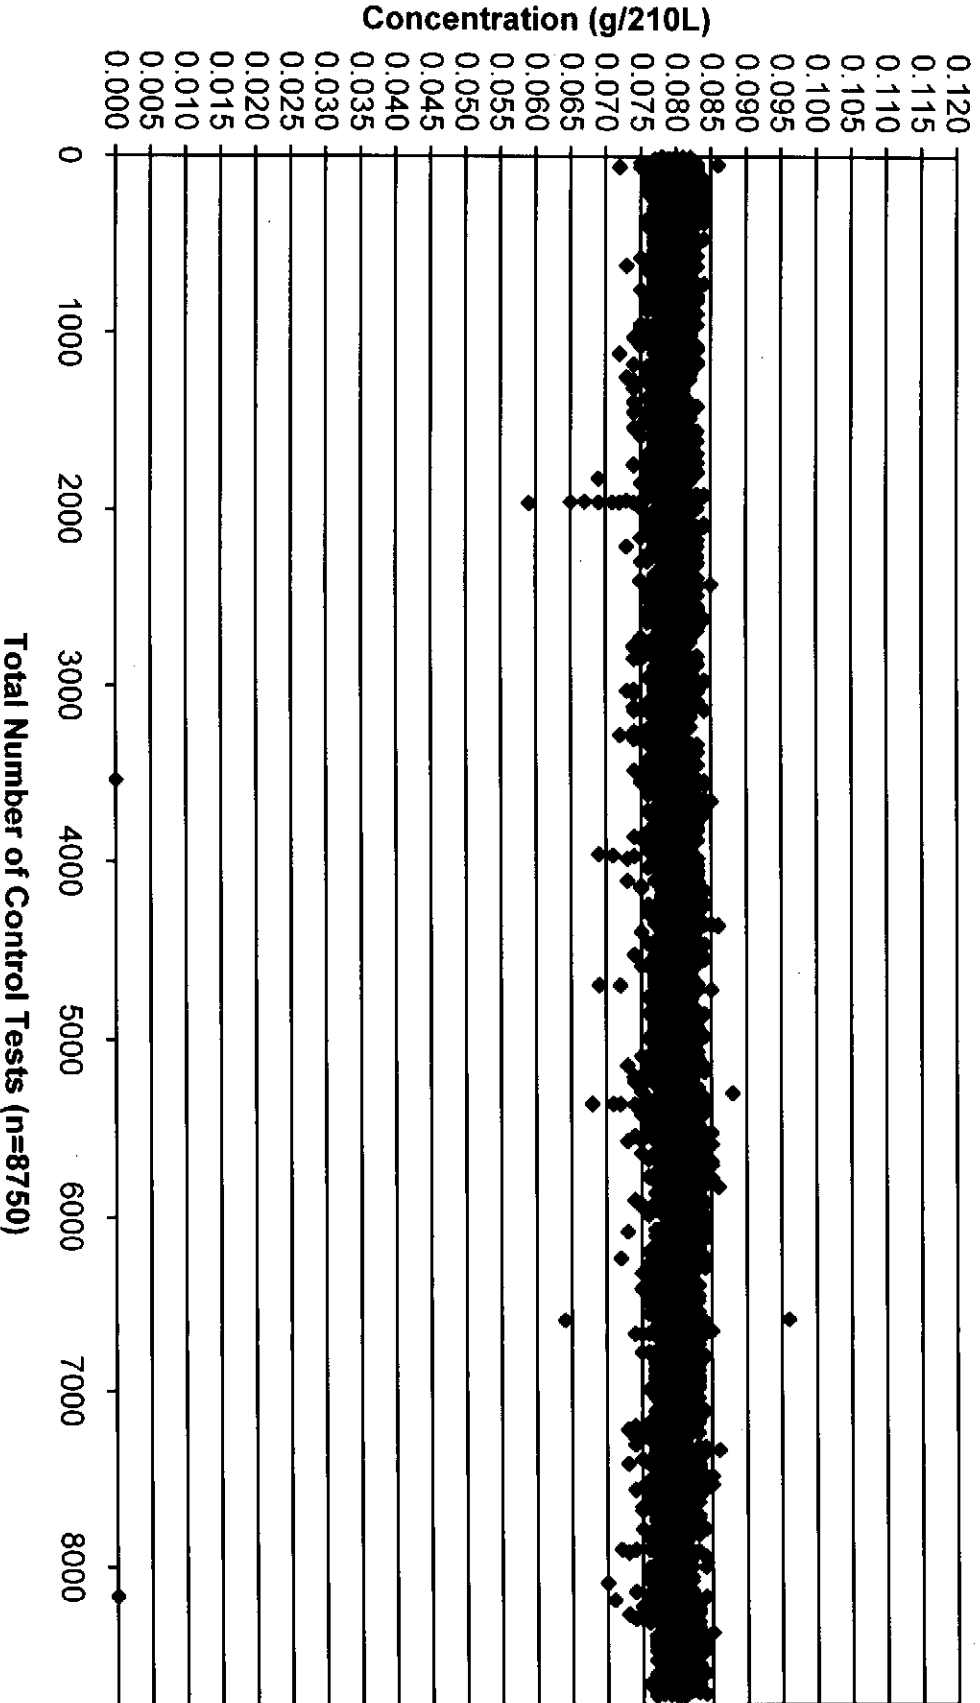

### January 2009 Updated Control Tests Chart (All Control Tests)

Includes Control Tests Flagged Control Outside Tolerance (n=87), Interferent Detect (n=4) and RFI Detect (n=5)

9/1/09  
cm