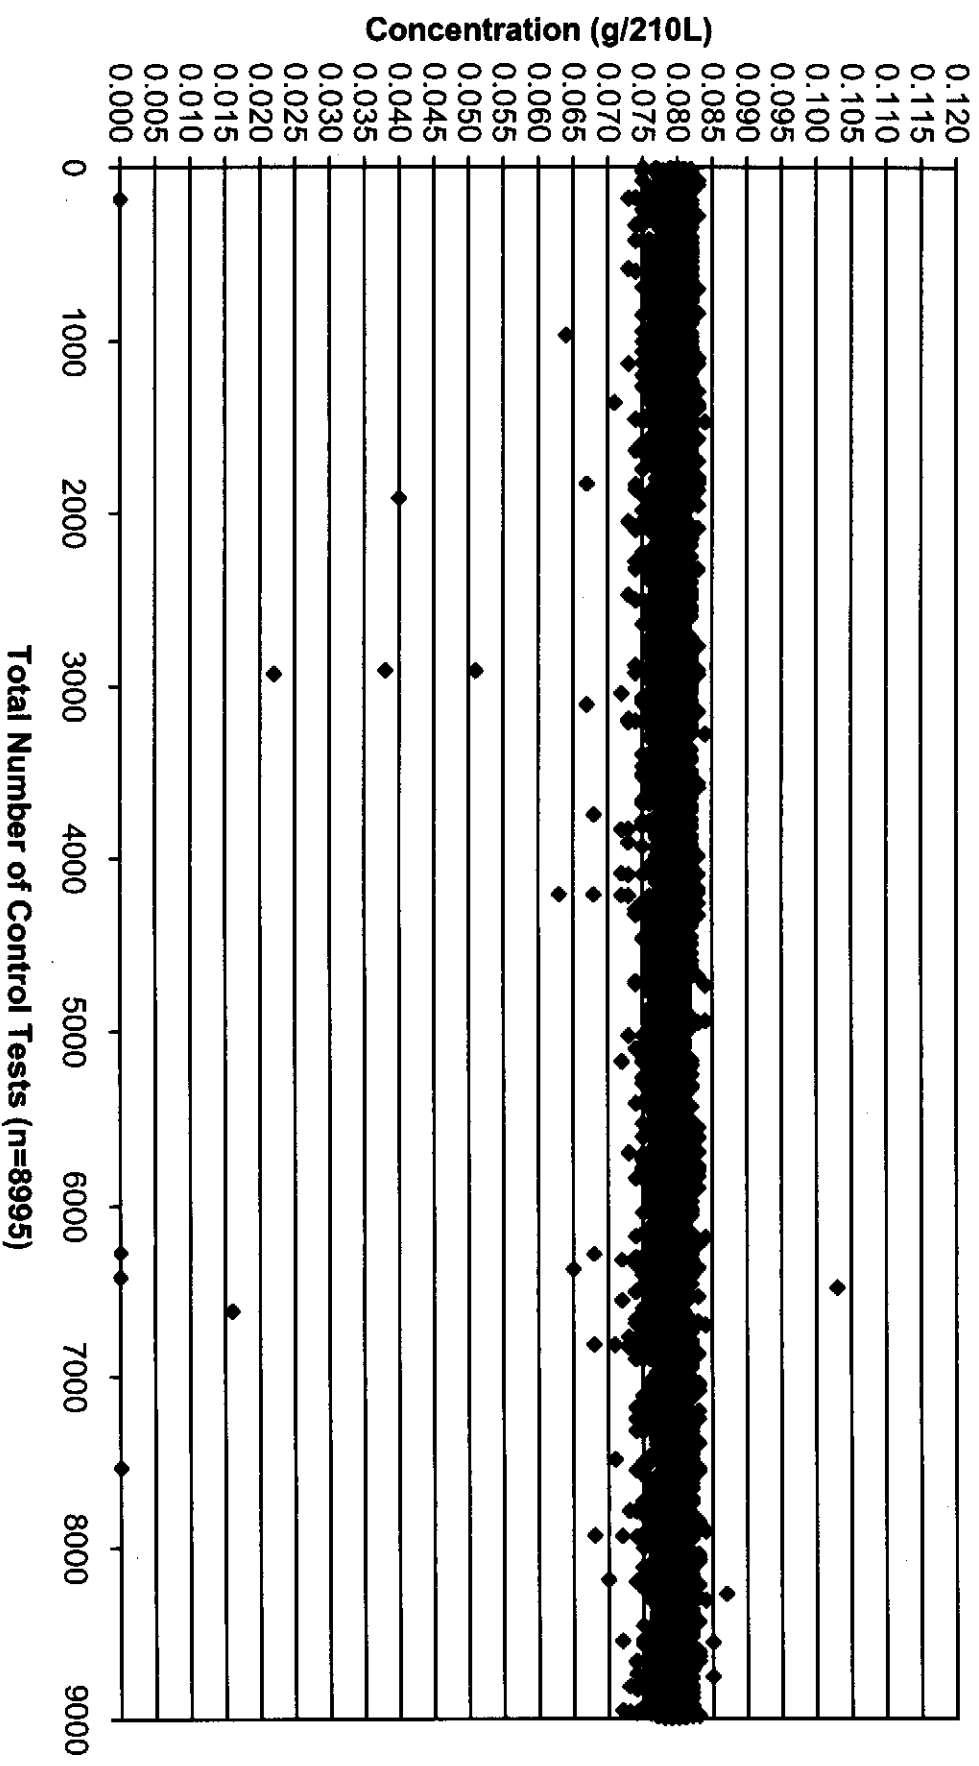

May 2008 Update #2 Control Tests Chart (All Control Tests)  
Includes Control Tests Flagged Control Outside Tolerance (n=102), Interferent Detect (n=9) and RFI Detect (n=7)

Updated  
7/22/10  
VAB

May 2008 Update #2 Control Tests Flagged Control Outside Tolerance