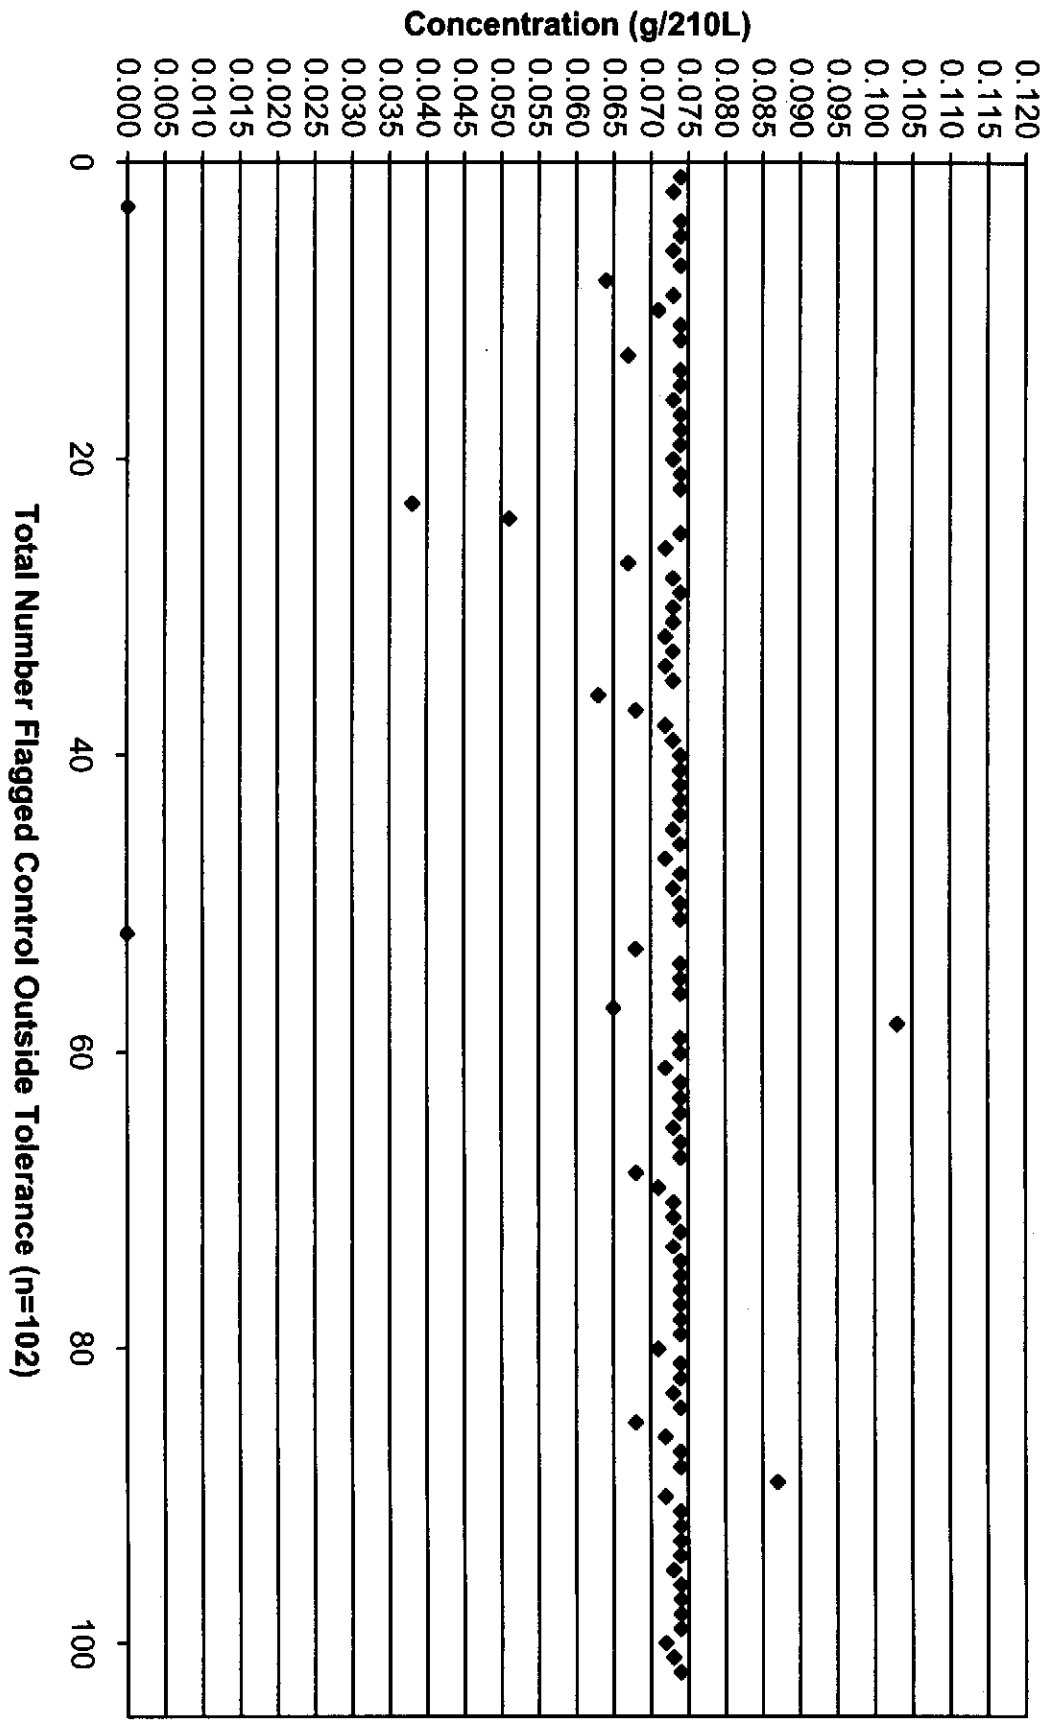

May 2008 Update #2 Control Tests Flagged Control Outside Tolerance

updated
7/25/08
USDB