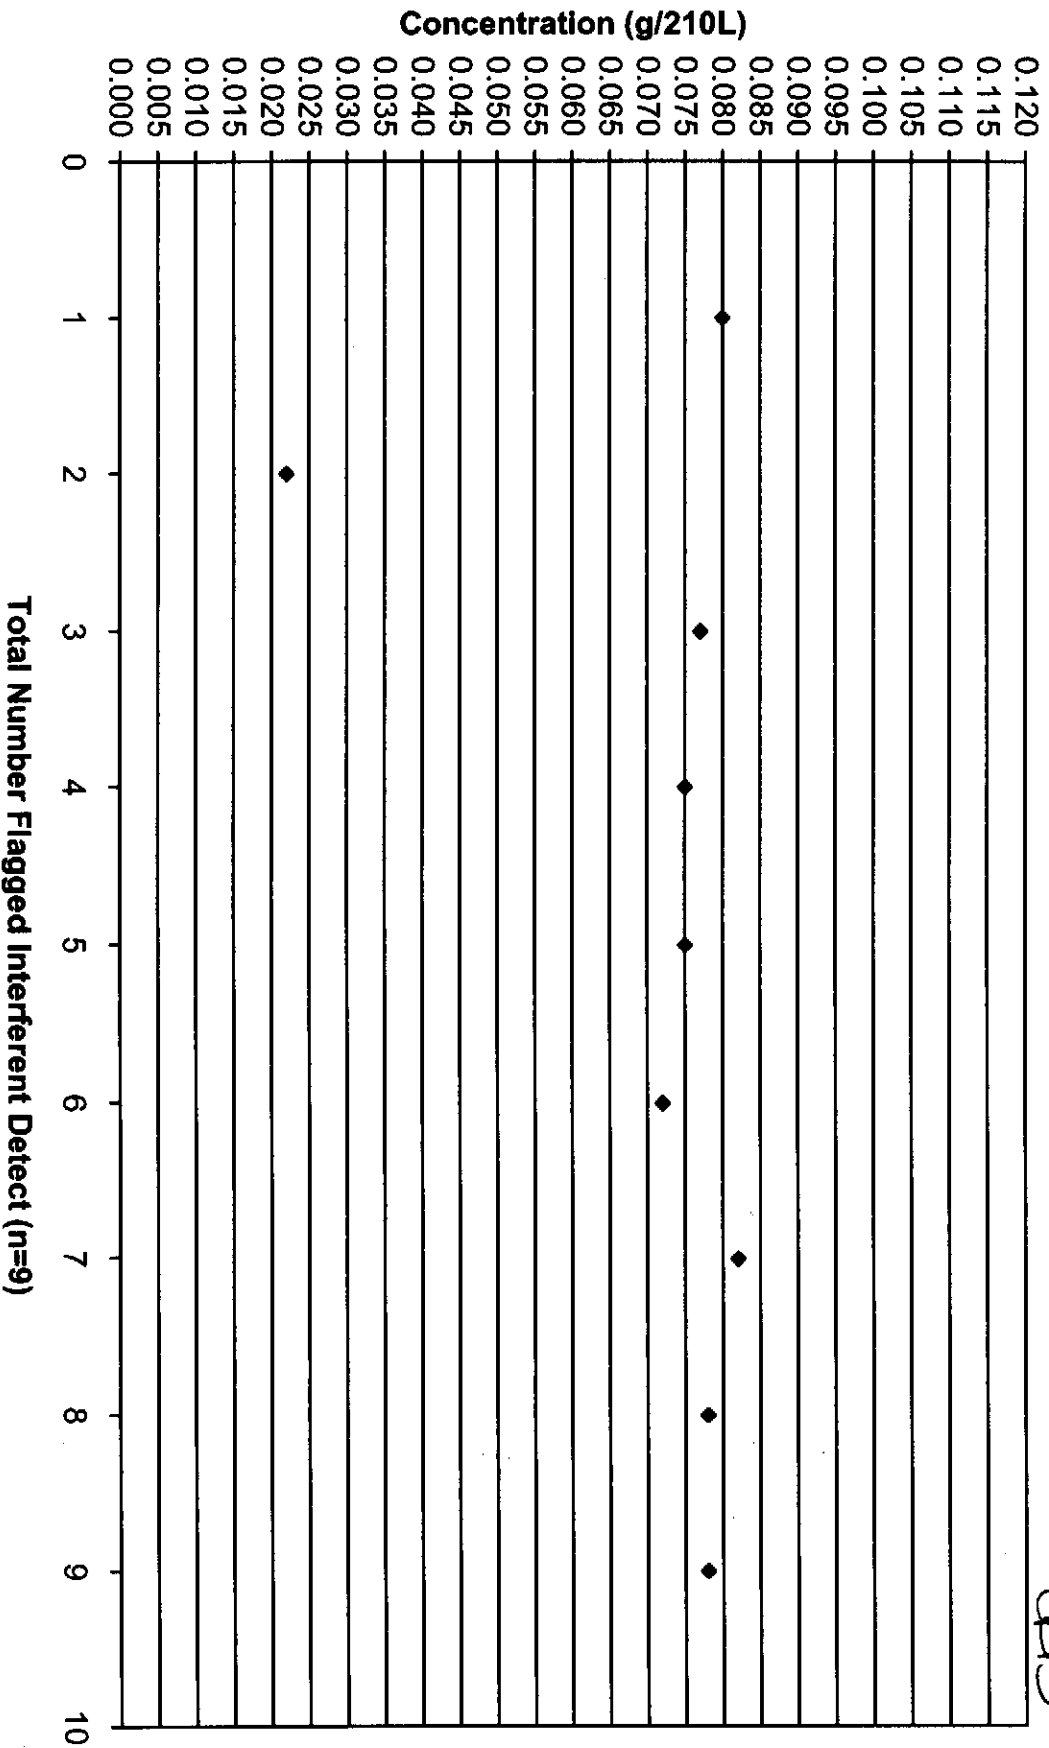

May 2008 Update #2 Control Tests Flagged Interferent Detect

Updated
7/22/10
LRS