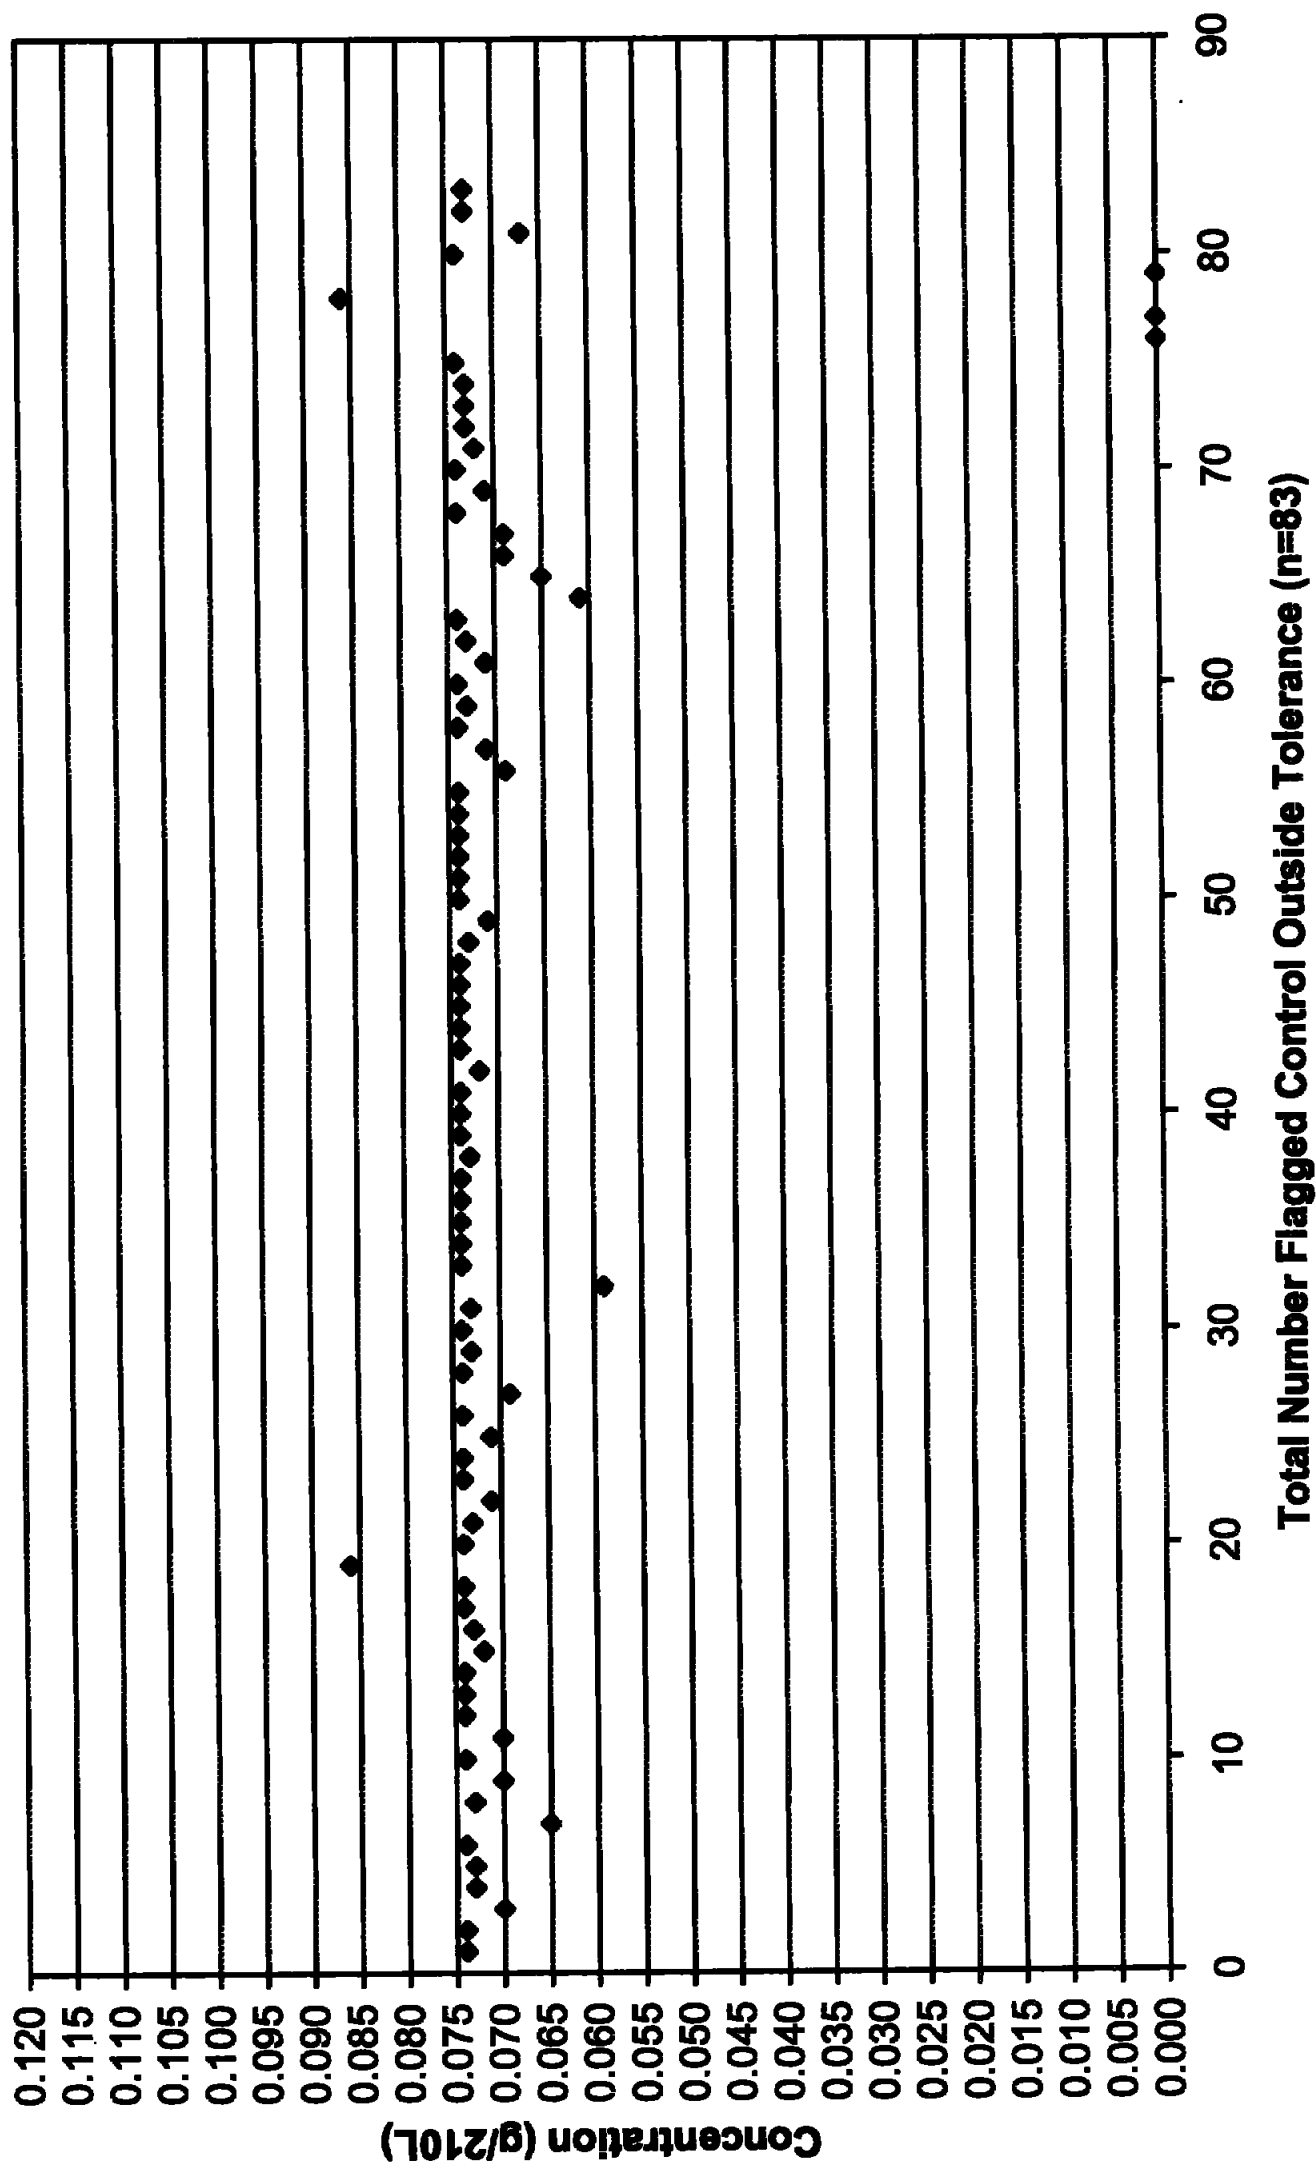

Updated January 2008 Control Tests Flagged Control Outside Tolerance

Updated January 2008 Control Tests Flagged Interferent Detect

Updated January 2008 Control Tests Flagged RFI Detect

Total Number Flagged RFI Detect (n=4)

Updated January 2008 Control Tests Chart (All Control Tests)

Includes Control Tests Flagged Control Outside Tolerance (n=83), Interferent Detect (n=7) and RFI Detect (n=4)