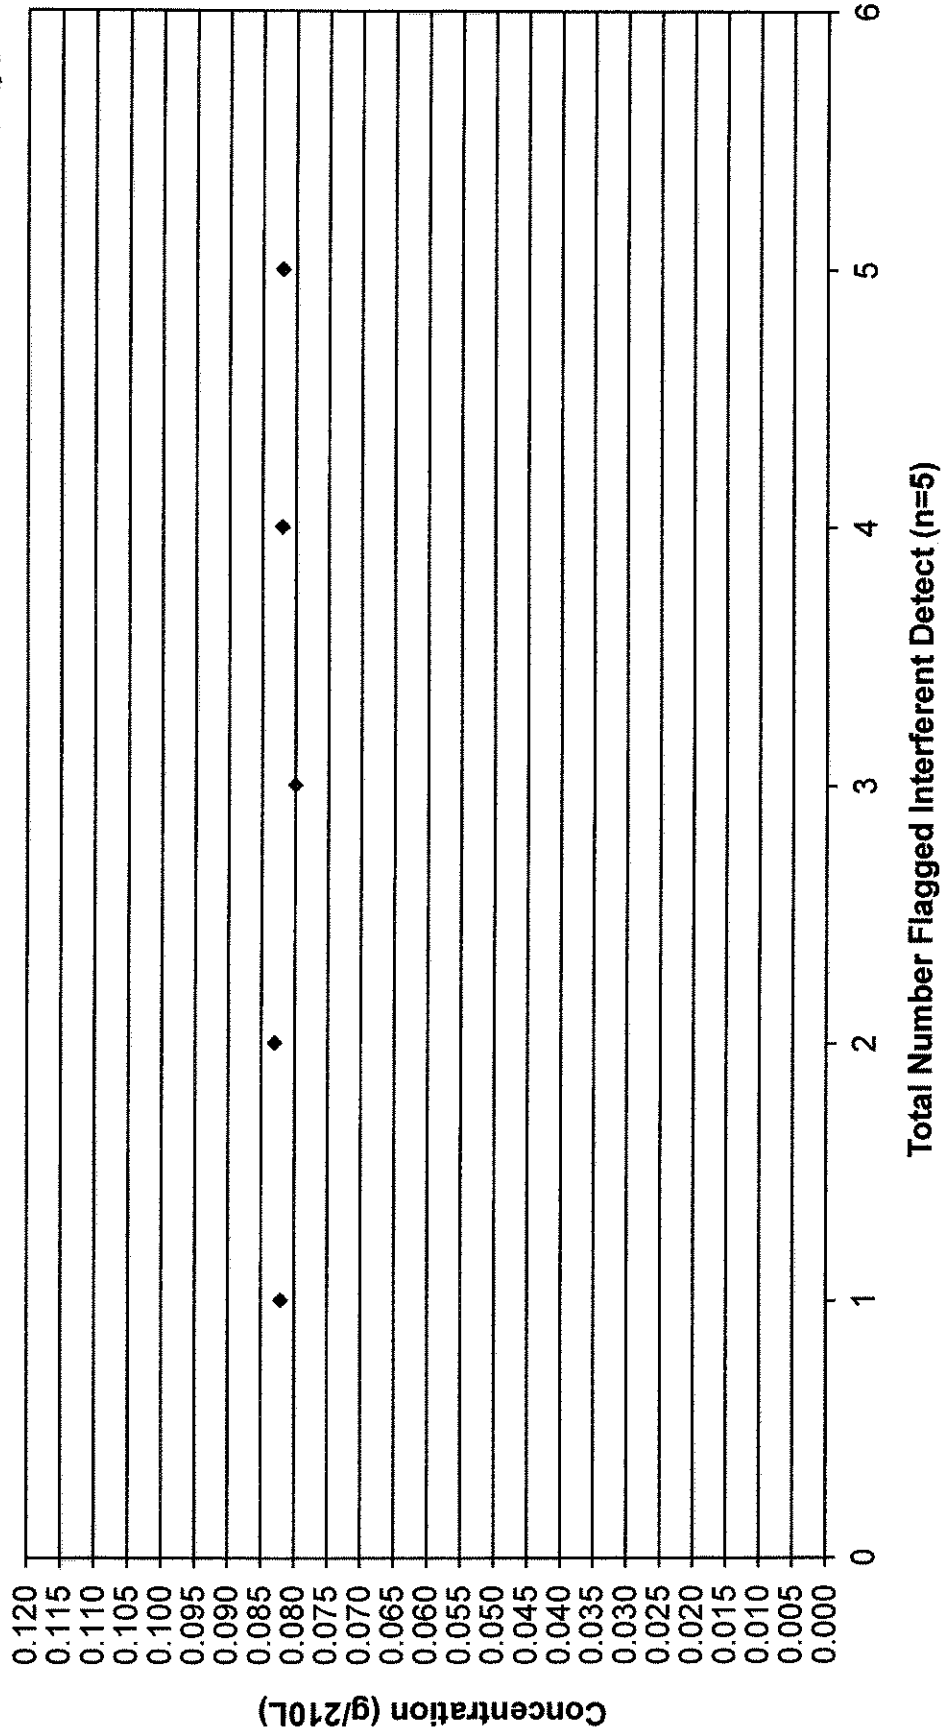

April 2011 Updated Control Tests Flagged Interferent Detect

12-19-11
WDB