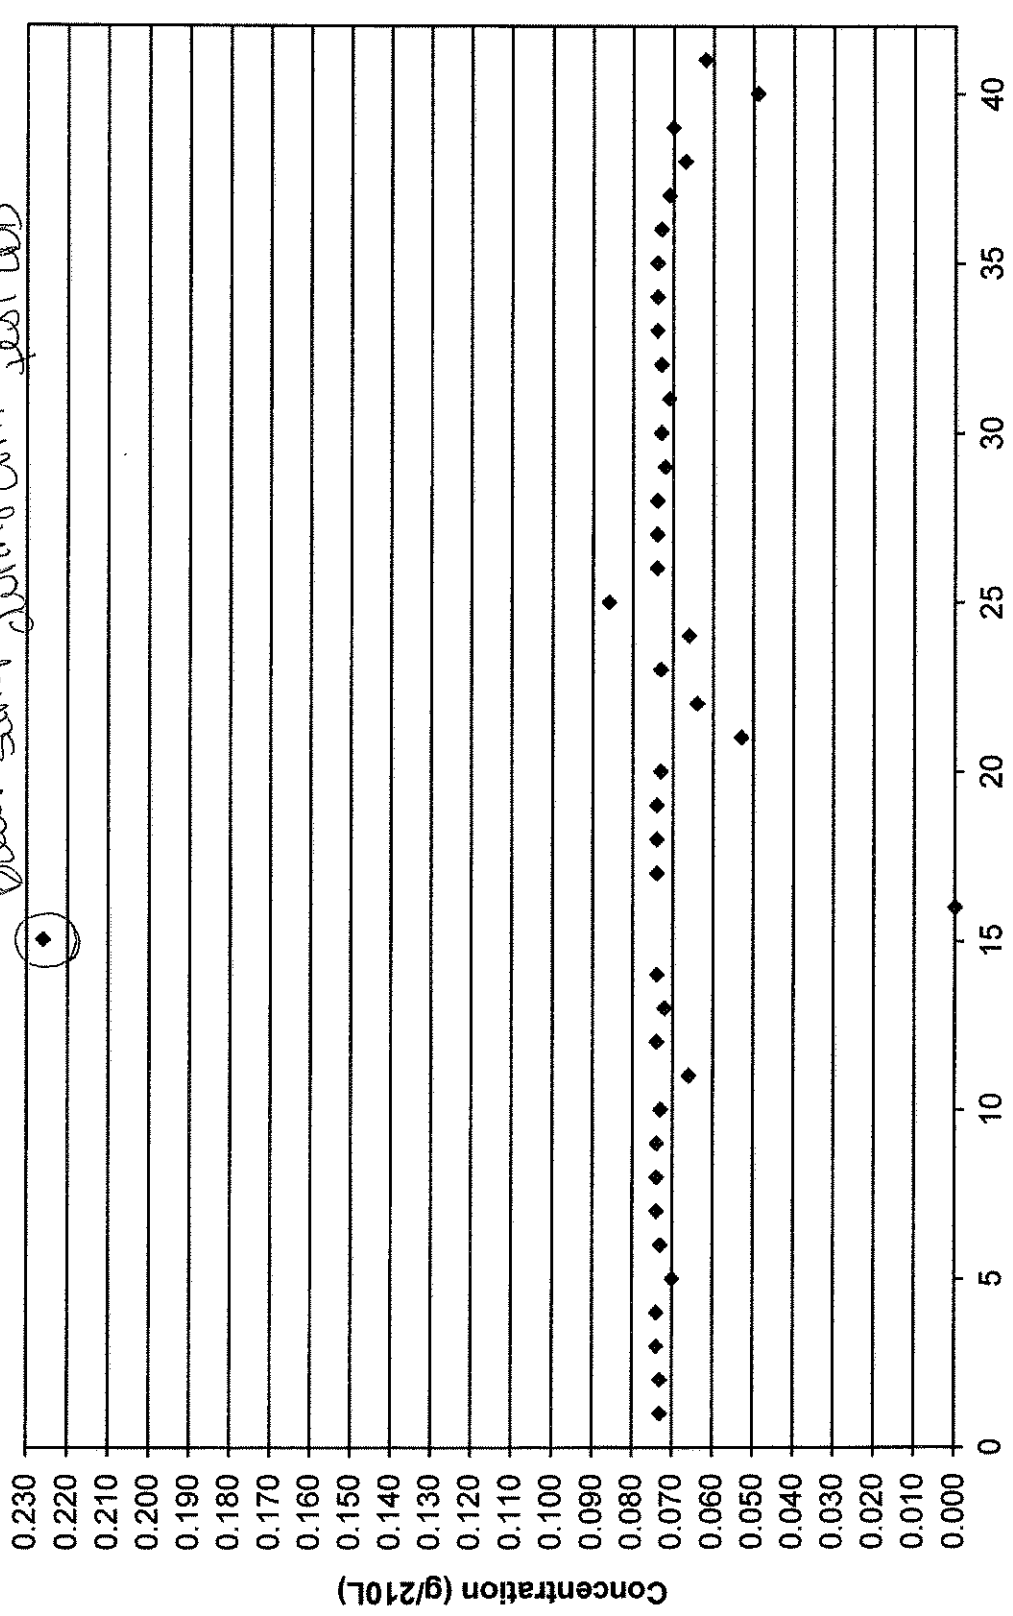

April 2011 Updated Control Tests Chart (All Control Tests)

Includes Control Tests Flagged Control Outside Tolerance (n=41), Interferent Detect (n=5) and RFI Detect (n=8)

broader sample during control test vob

April 2011 Updated Control Tests Flagged Control Outside Tolerance 12/19/11
 both sample Jim's control test WOB WOB

Total Number Flagged Control Outside Tolerance (n=41)

April 2011 Updated Control Tests Flagged Interferent Detect