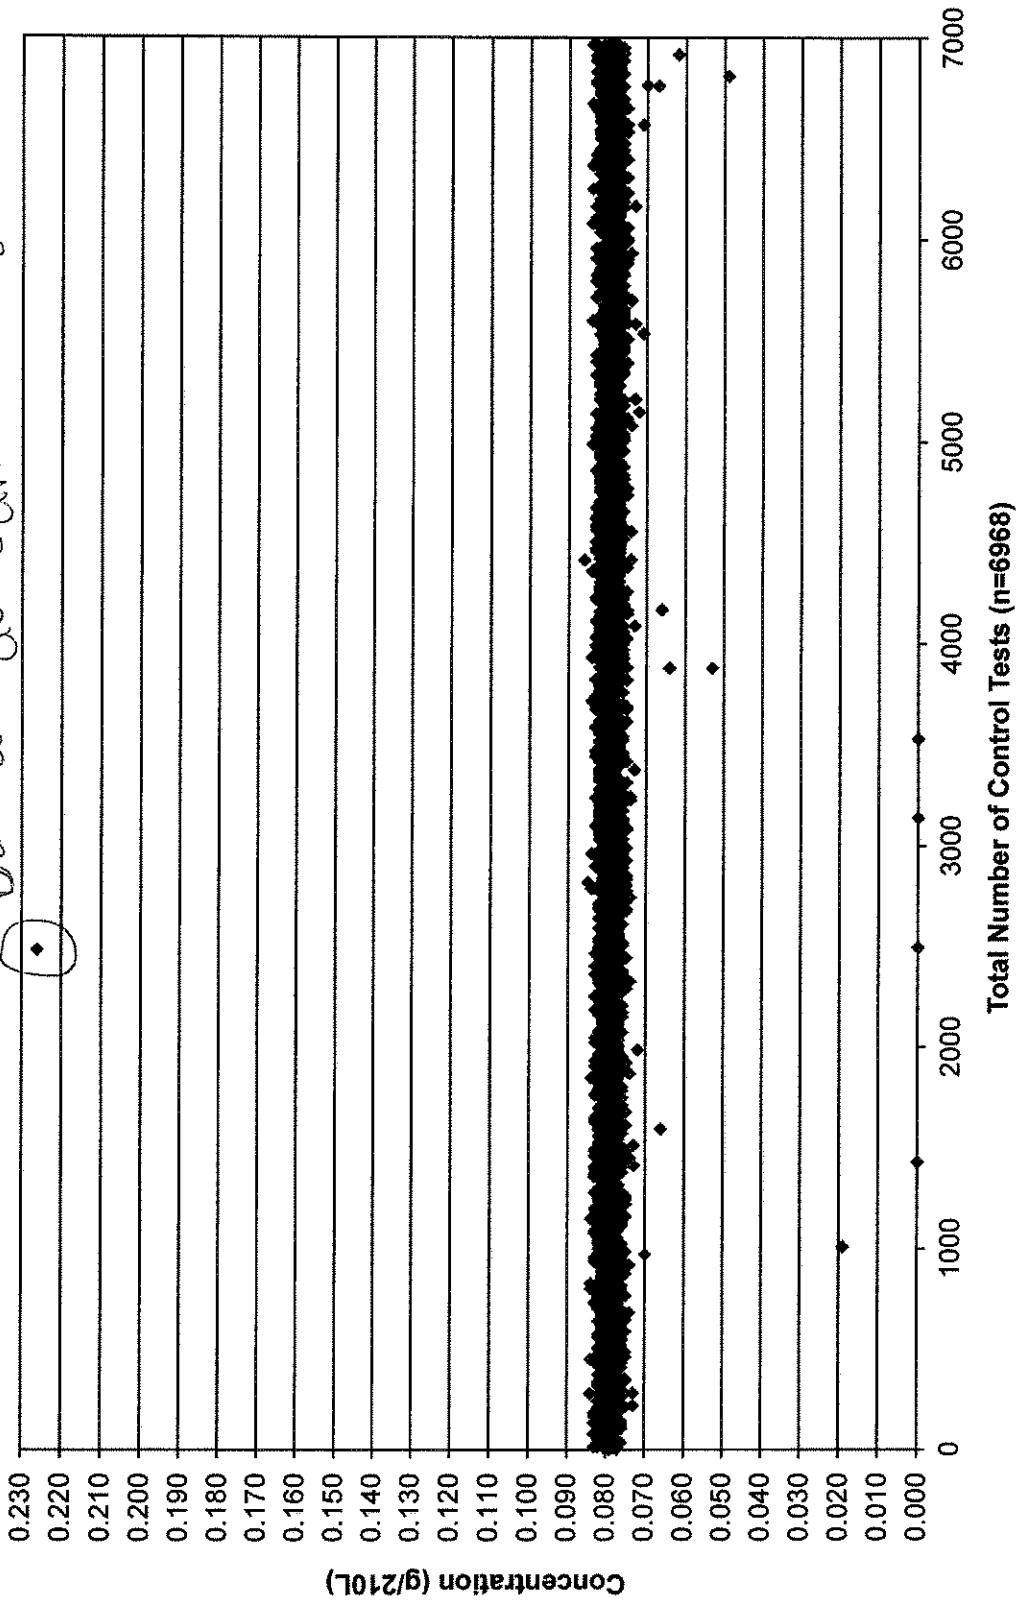

April 2011 Updated Control Tests Chart (All Control Tests)

Includes Control Tests Flagged Control Outside Tolerance (n=41), Interferent Detect (n=5) and RFI Detect (n=8)

broader sample during control test vob

April 2011 Updated Control Tests Flagged Control Outside Tolerance 12/19/11
 both sample Jim's control test WOB WOB

Total Number Flagged Control Outside Tolerance (n=41)

April 2011 Updated Control Tests Flagged Interferent Detect