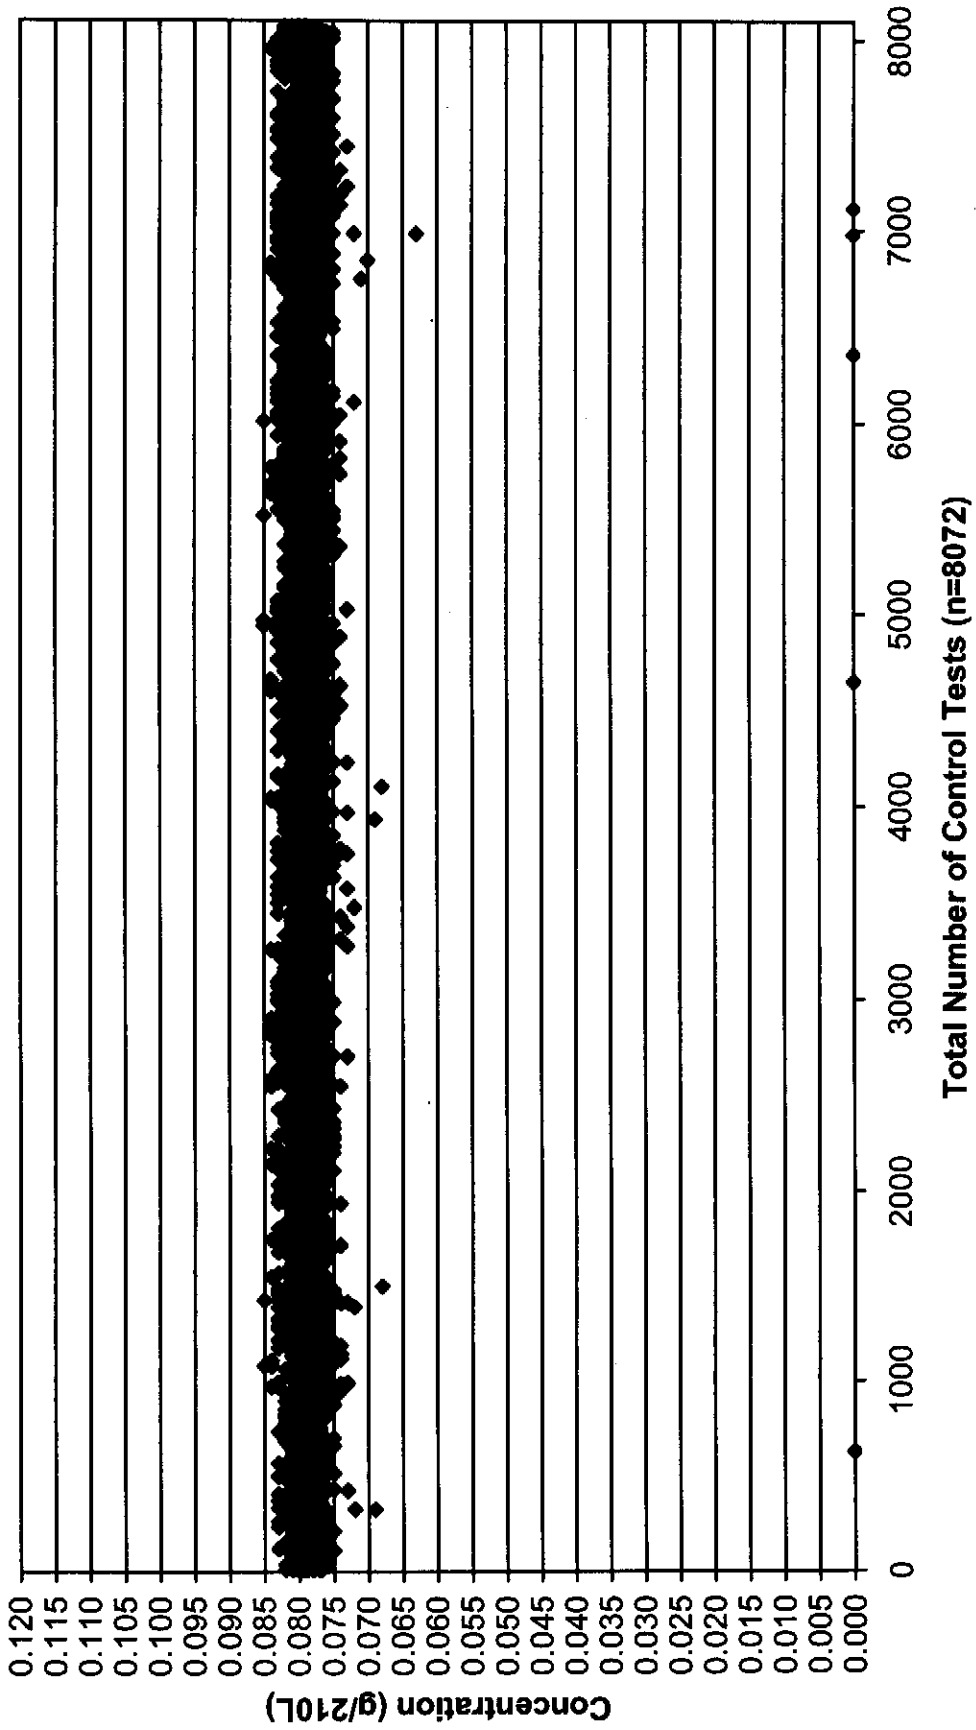

8

August 2009 Update #2 Control Tests Chart (All Control Tests)

Includes Control Tests Flagged Control Outside Tolerance (n=63), Interferent Detect (n=5) and RFI Detect (n=2)

SS

August 2009 Update #2 Control Tests Flagged Interferent Detect