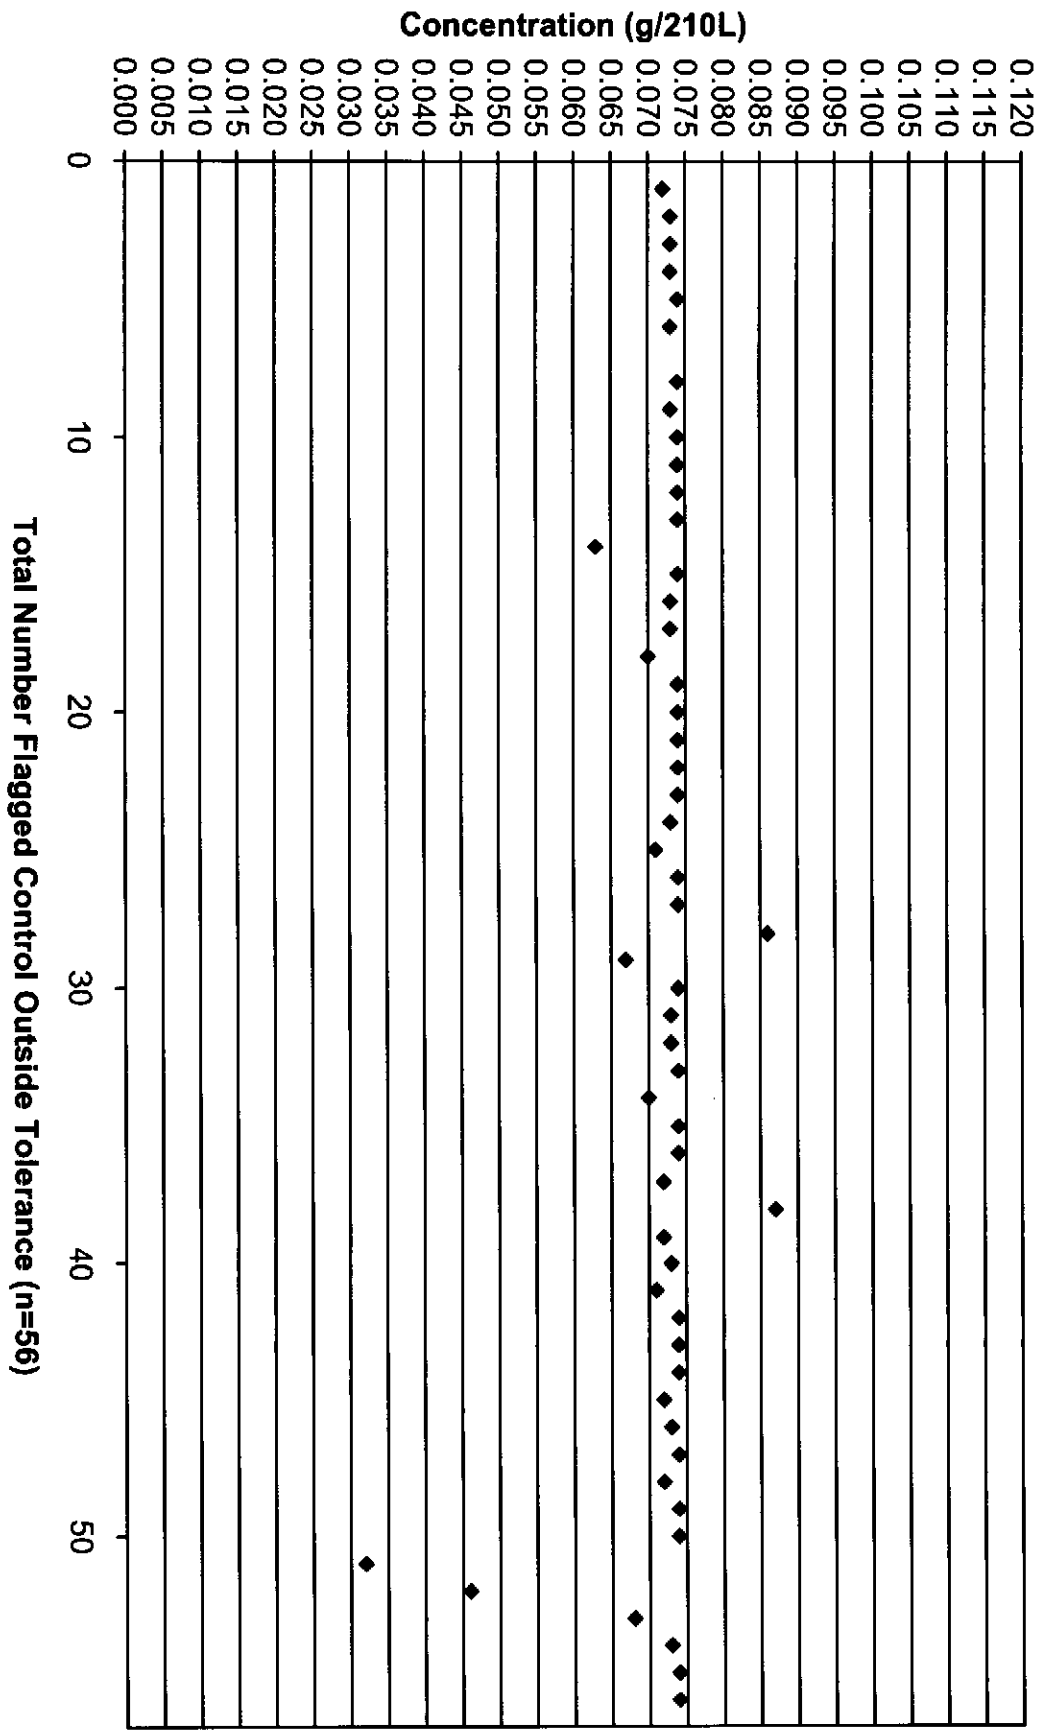

March 2009 Update #2 Control Tests Flagged Control Outside Tolerance

3/17/10
UB