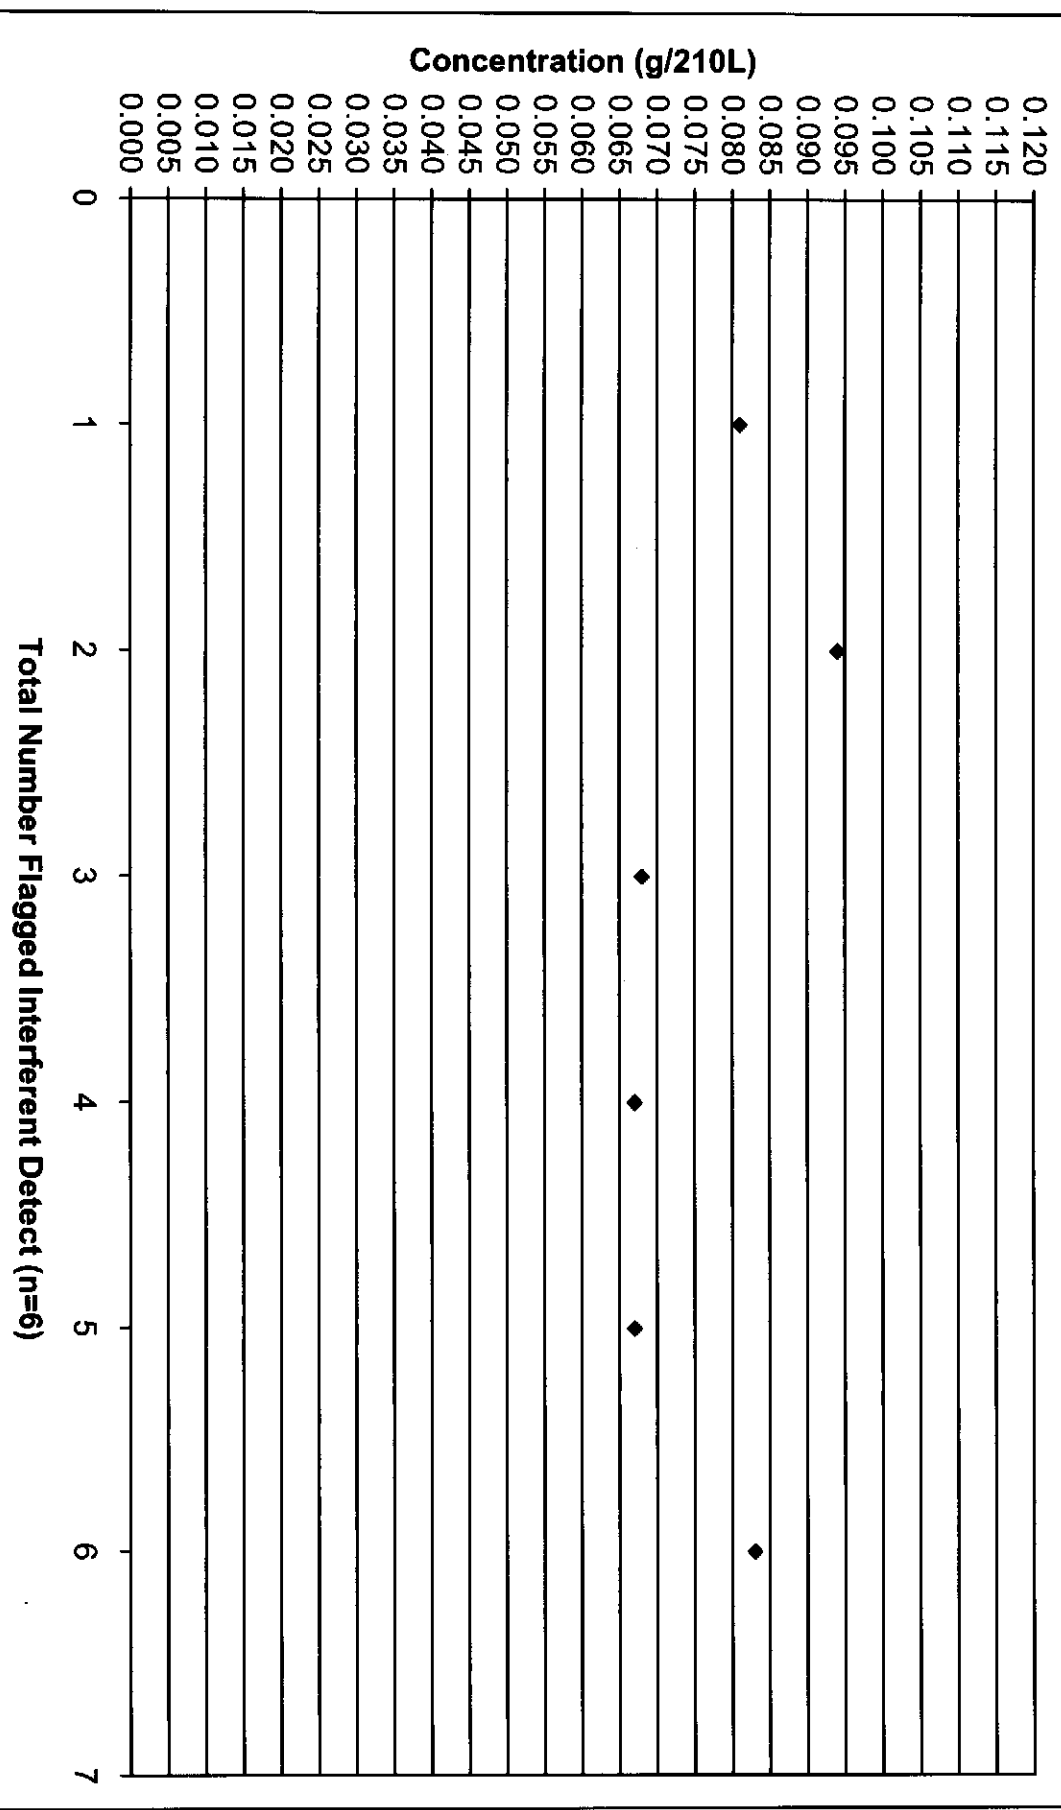

March 2009 Update #2 Control Tests Flagged Interferent Detect

3/17/10
WAB