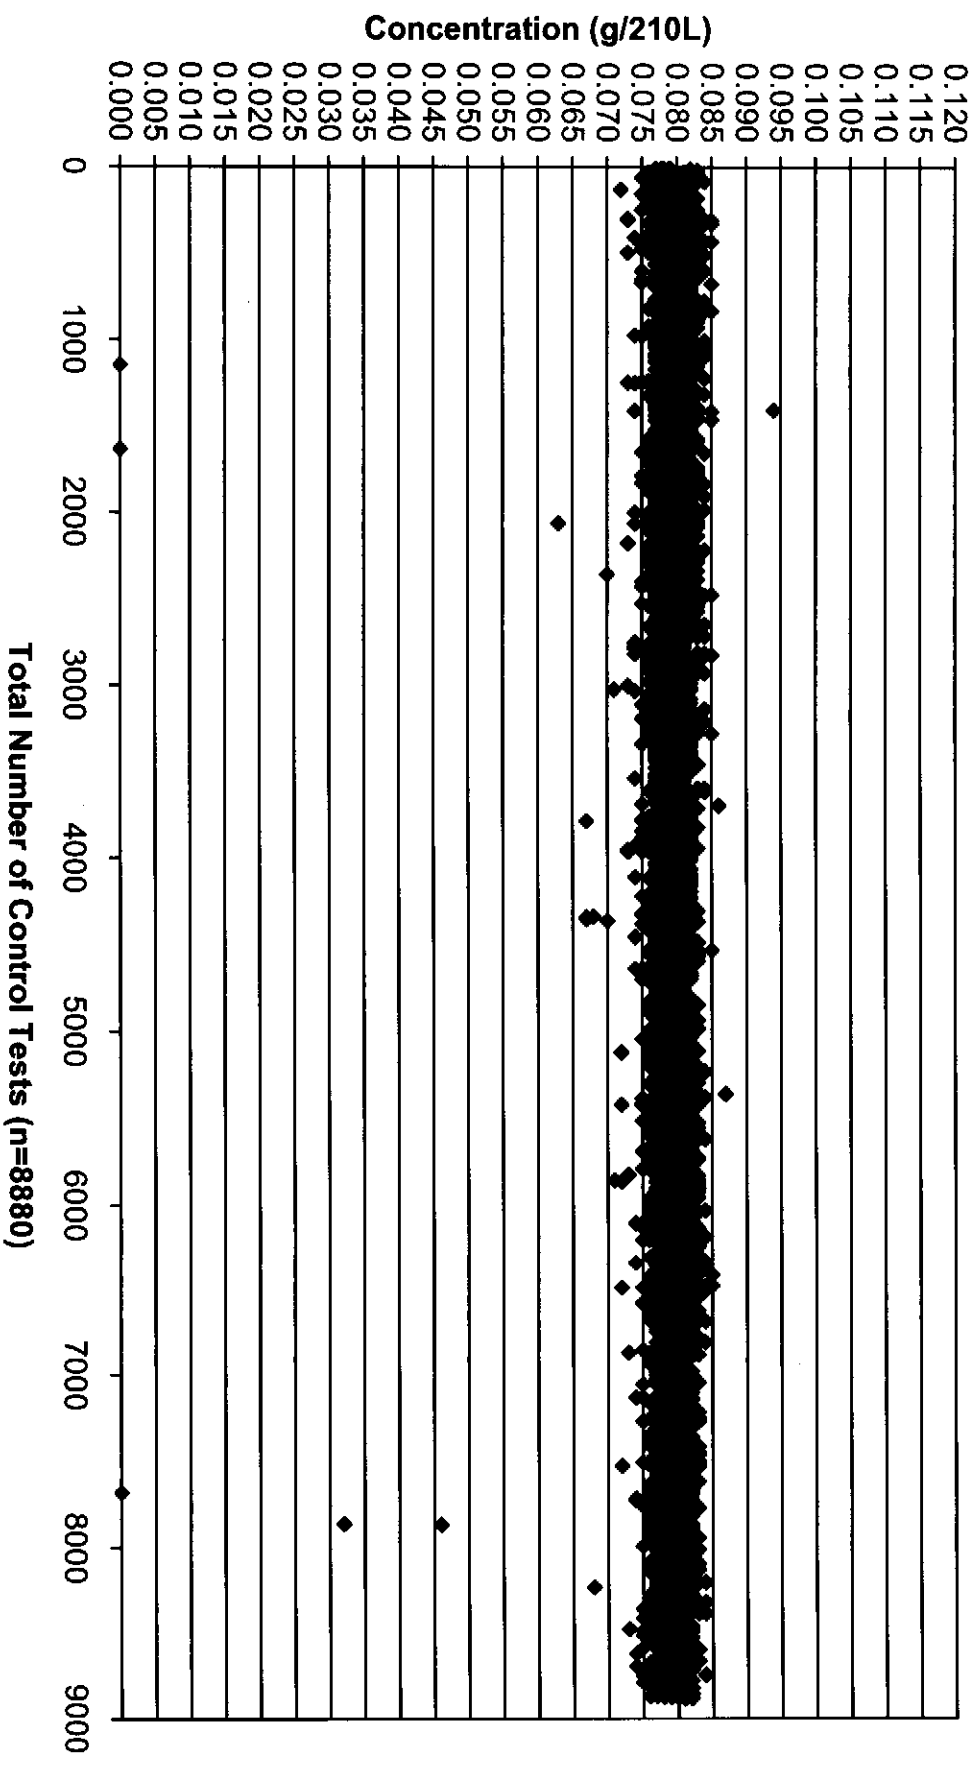

# March 2009 Update #2 Control Tests Chart (All Control Tests)

Includes Control Tests Flagged Outside Tolerance (n=56), Interferent Detect (n=6) and RFI Detect (n=9)

3/17/10  
WDB

March 2009 Update #2 Control Tests Flagged Control Outside Tolerance