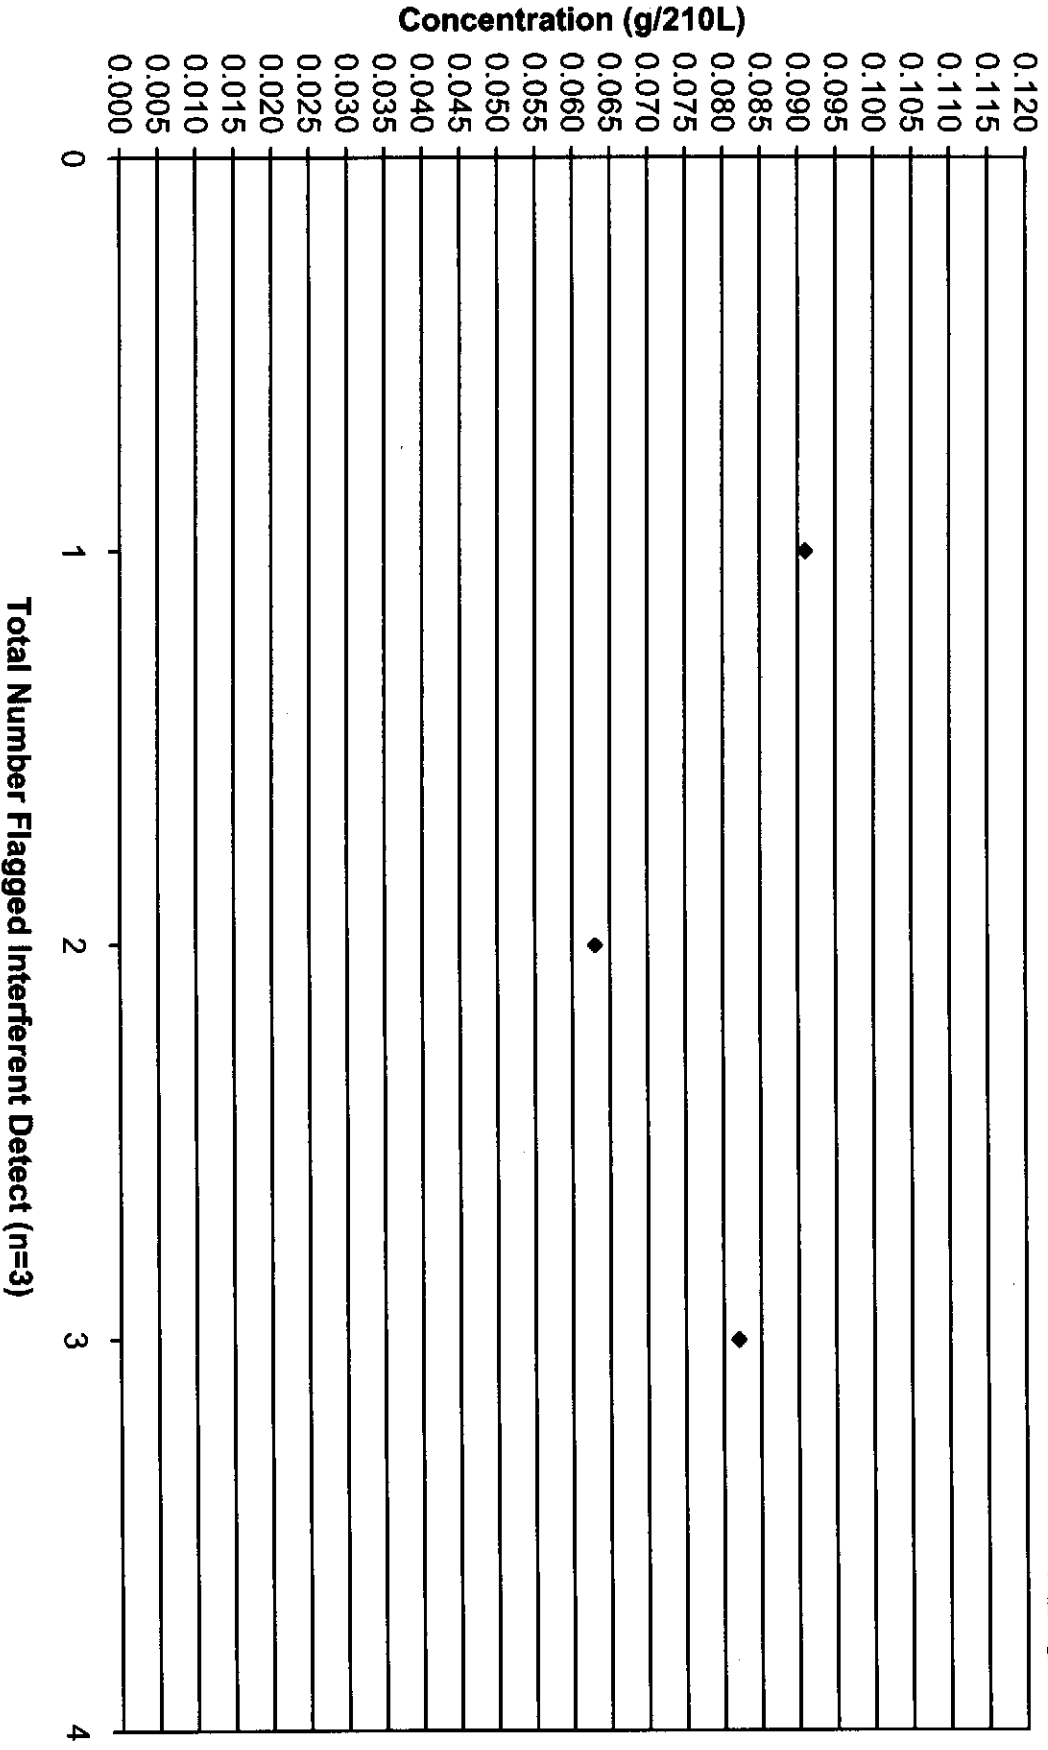

July 2009 Update #4 Control Tests Flagged Interferent Detect

7/22/10
WAB