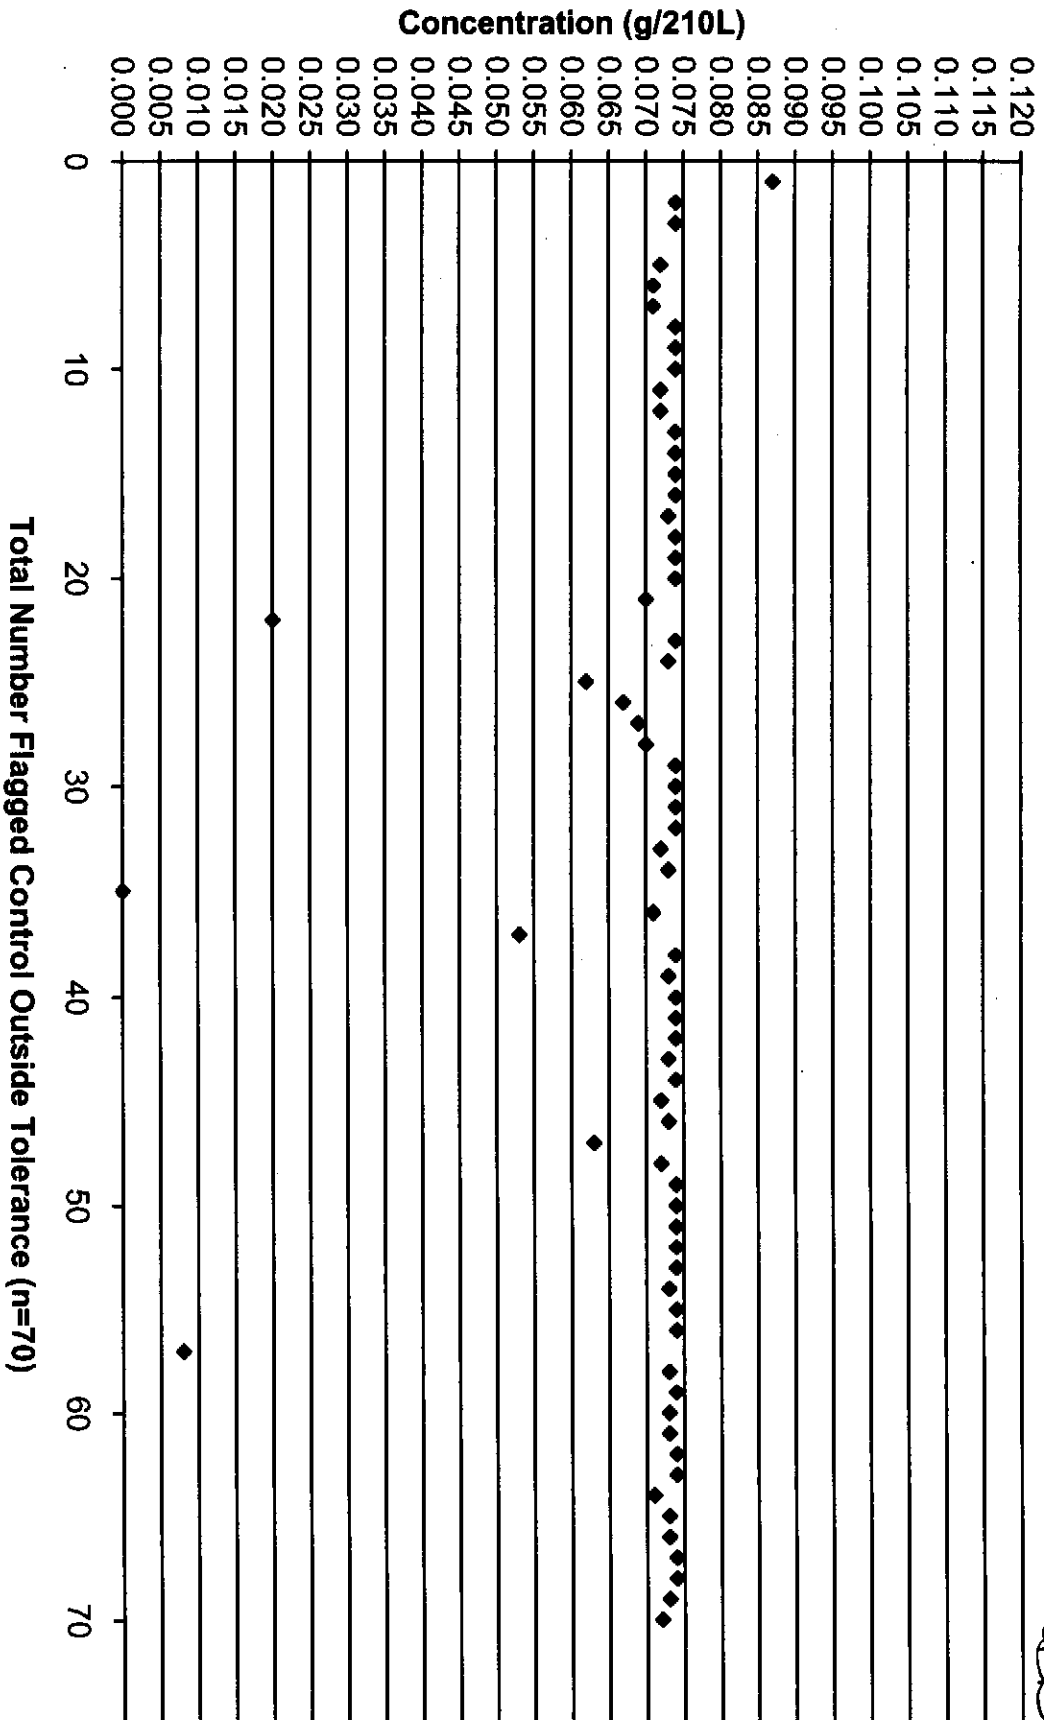

July 2009 Update #4 Control Tests Flagged Control Outside Tolerance

7/22/10
UBB