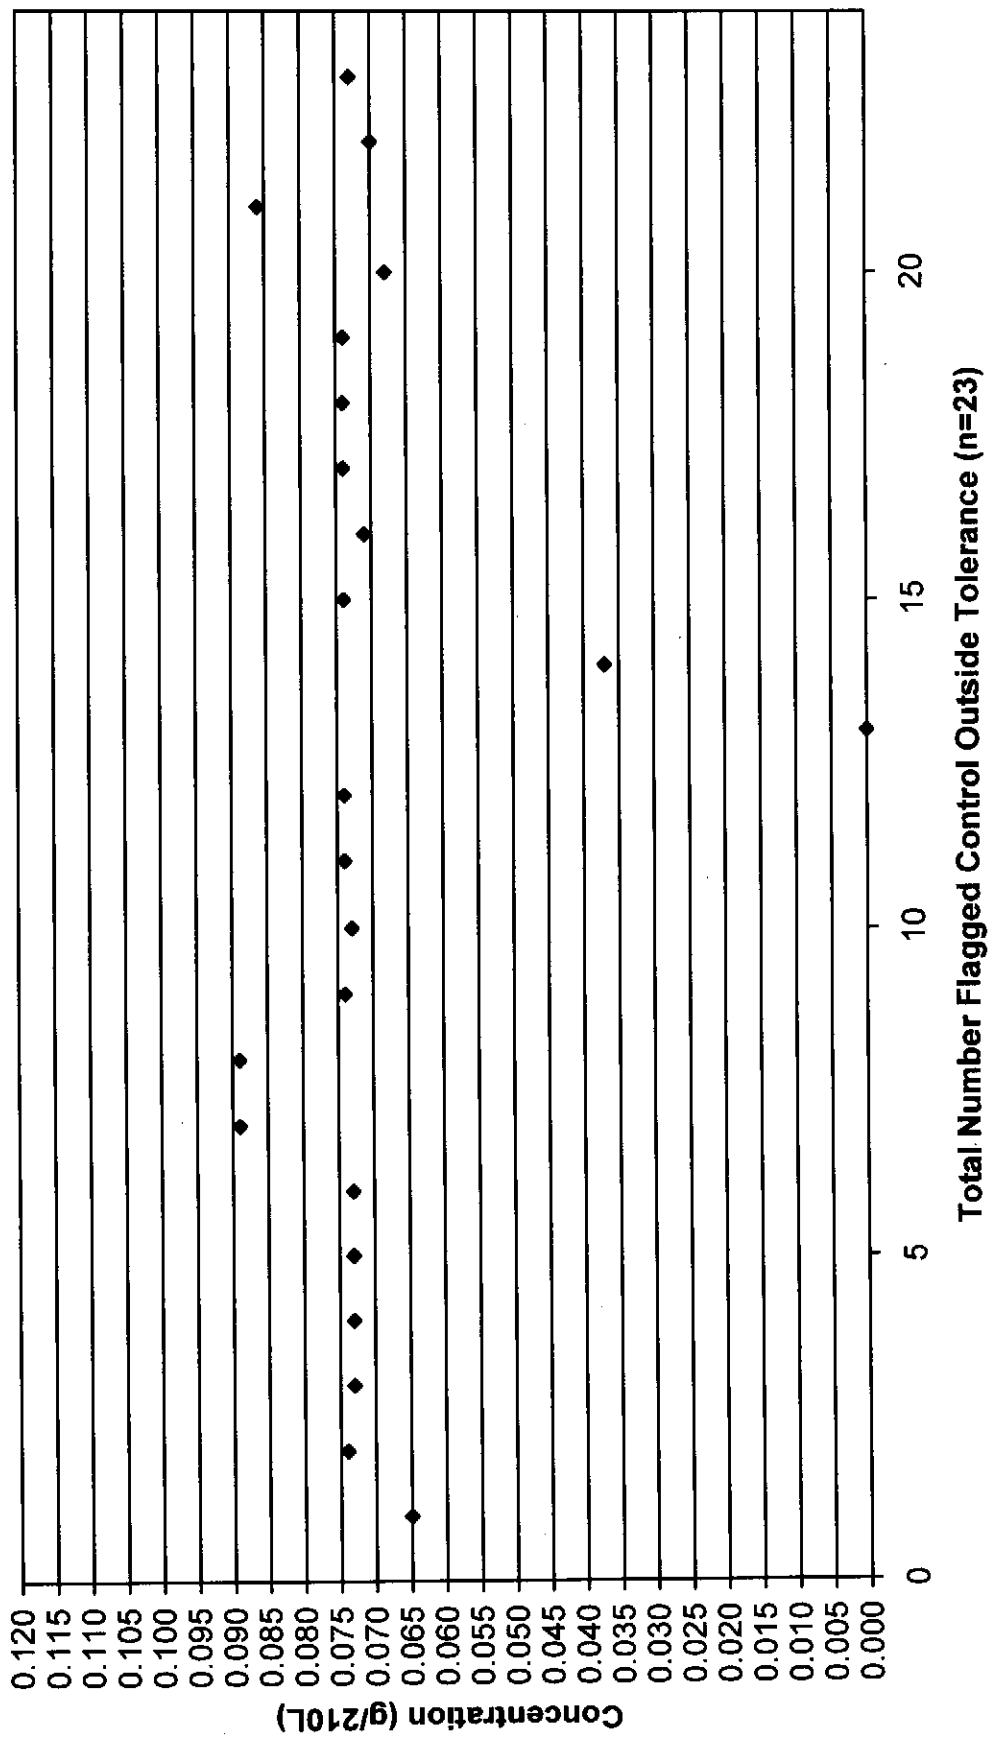

November 2010 Updated Control Tests Flagged Control Outside Tolerance
Updated 2-16-11
LDB

November 2010 Updated Control Tests Flagged Control Outside Tolerance