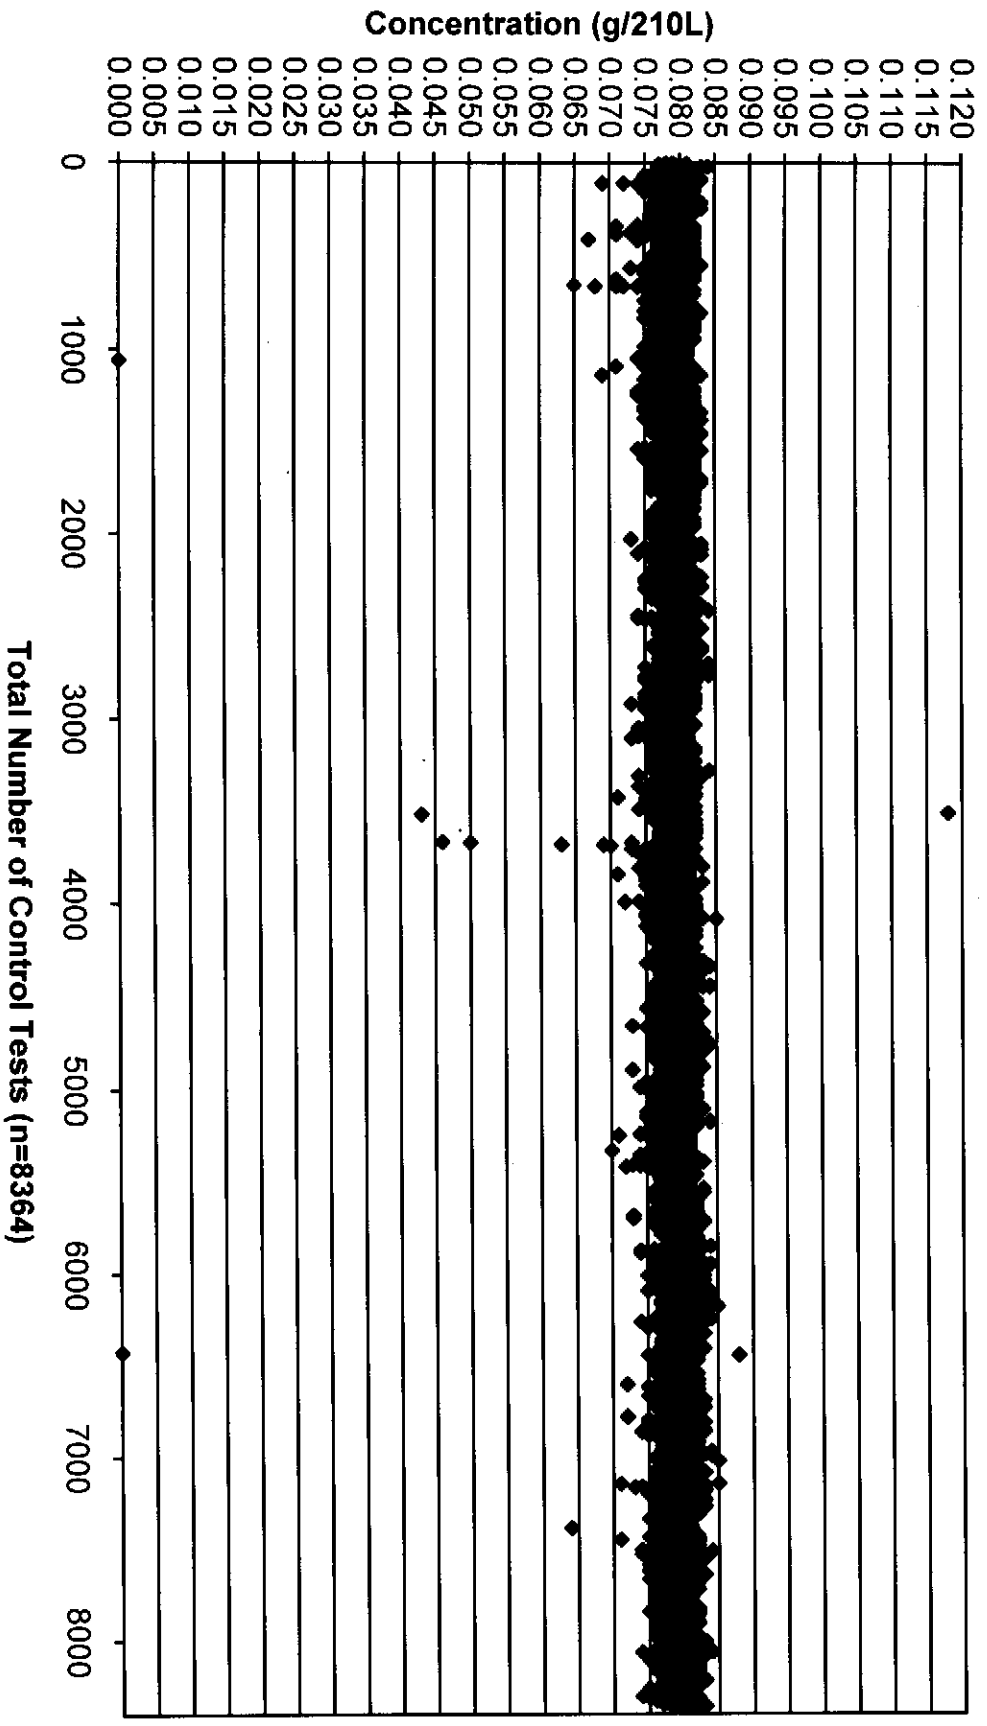

9/21/08

July 2008 Update #2 Control Tests Chart (All Control Tests)

Includes Control Tests Flagged Control Outside Tolerance (n=76), Interferent Detect (n=9) and RFI Detect (n=4)

9/21/09
JCB

July 2008 Update #2 Control Tests Flagged Control Outside Tolerance