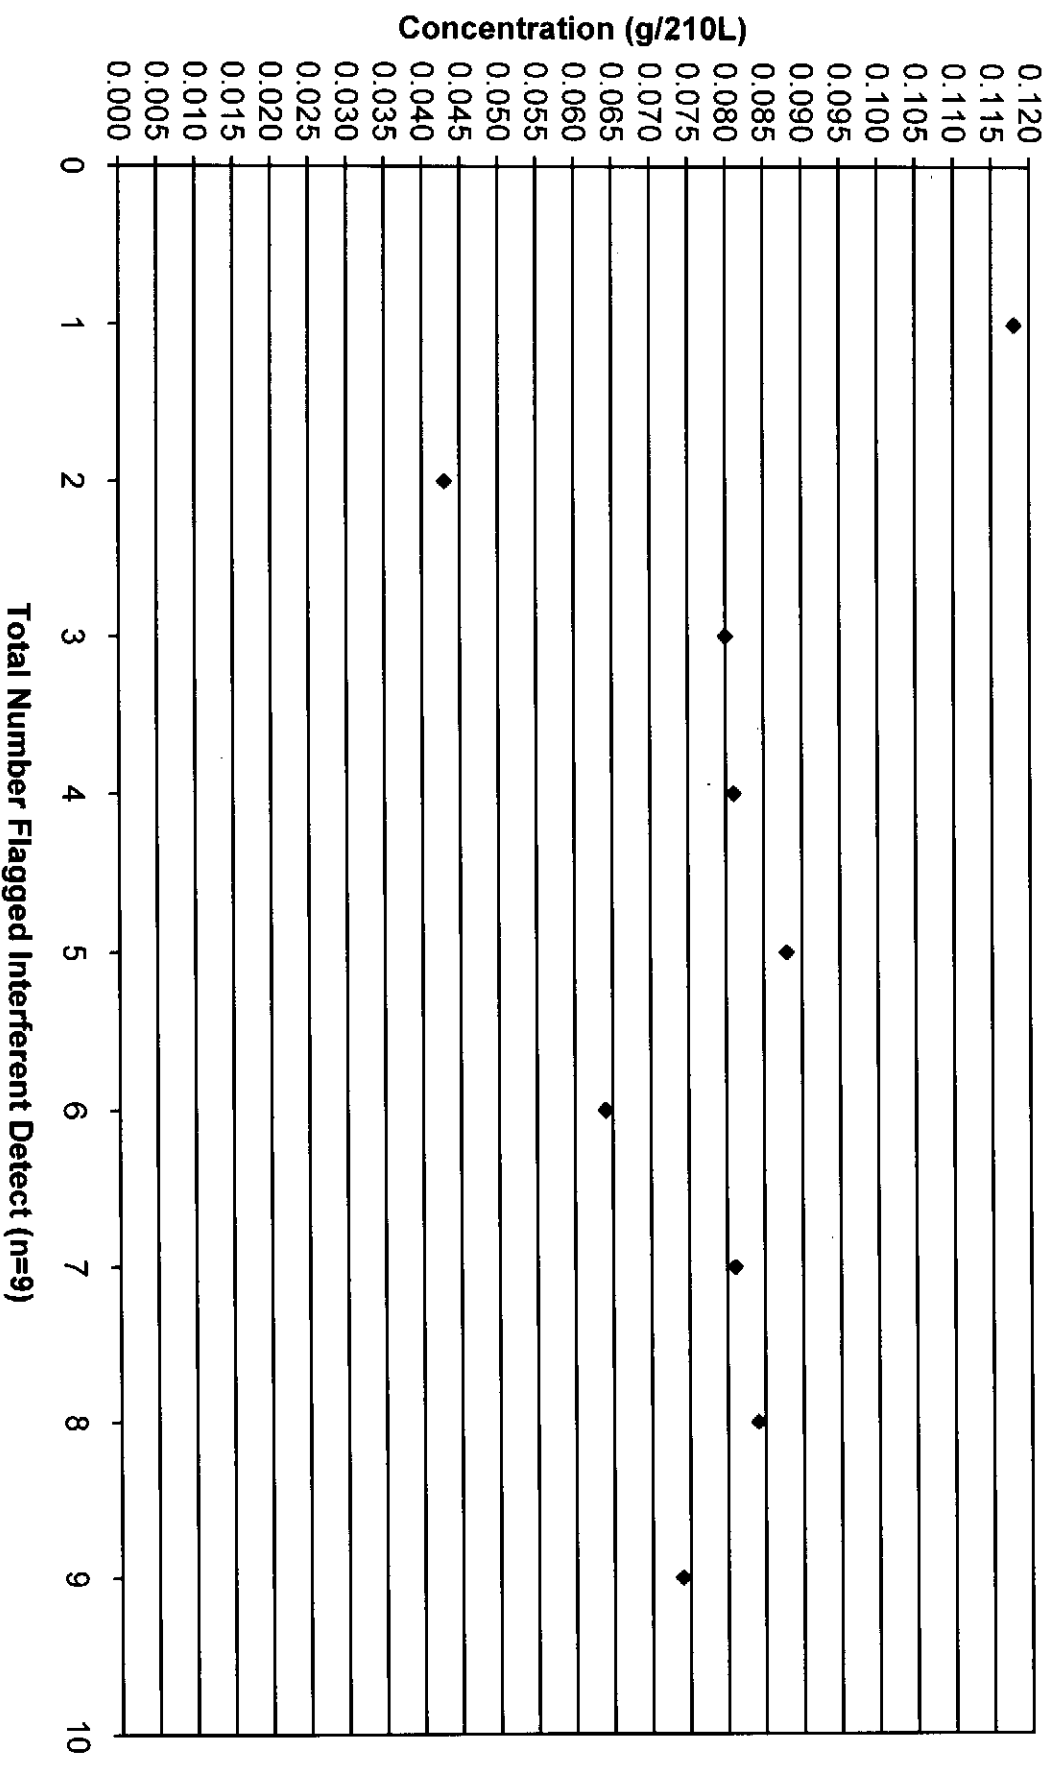

9/2/09
LAB

July 2008 Update #2 Control Tests Flagged Interferent Detect