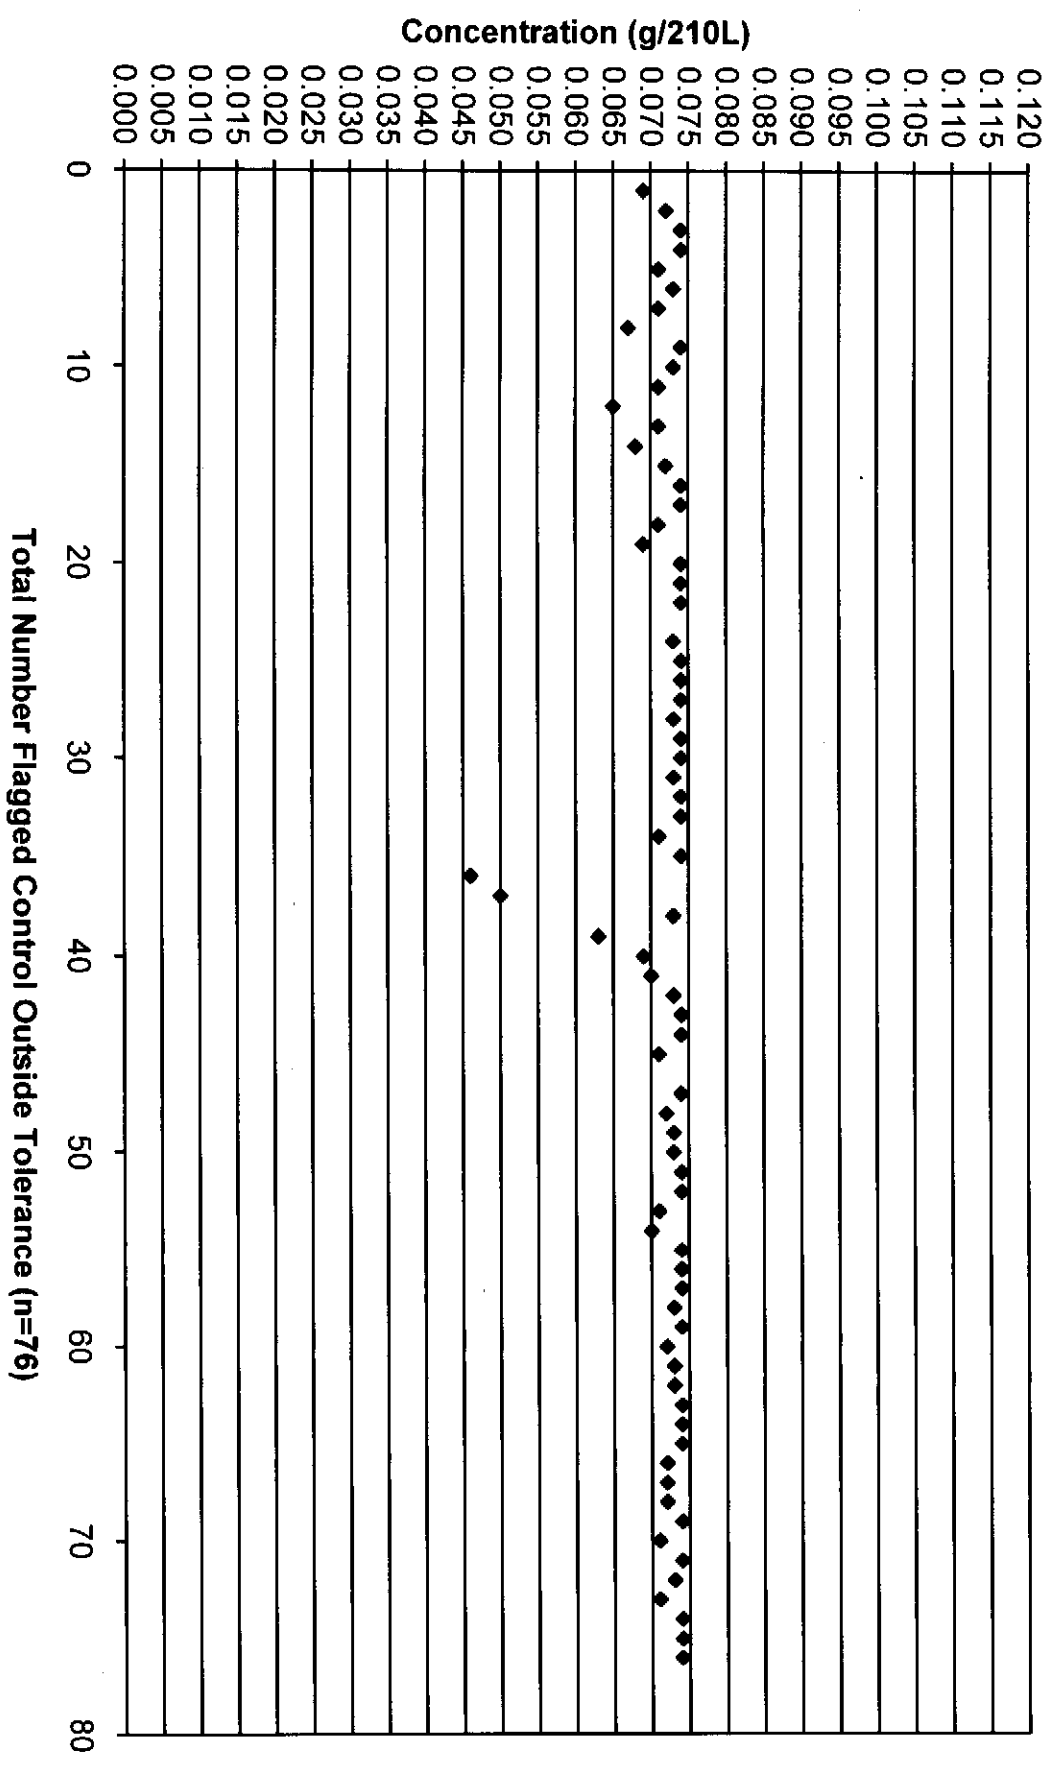

9/21/08

July 2008 Update #2 Control Tests Chart (All Control Tests)

Includes Control Tests Flagged Control Outside Tolerance (n=76), Interferent Detect (n=9) and RFI Detect (n=4)

9/21/09
JCB

July 2008 Update #2 Control Tests Flagged Control Outside Tolerance