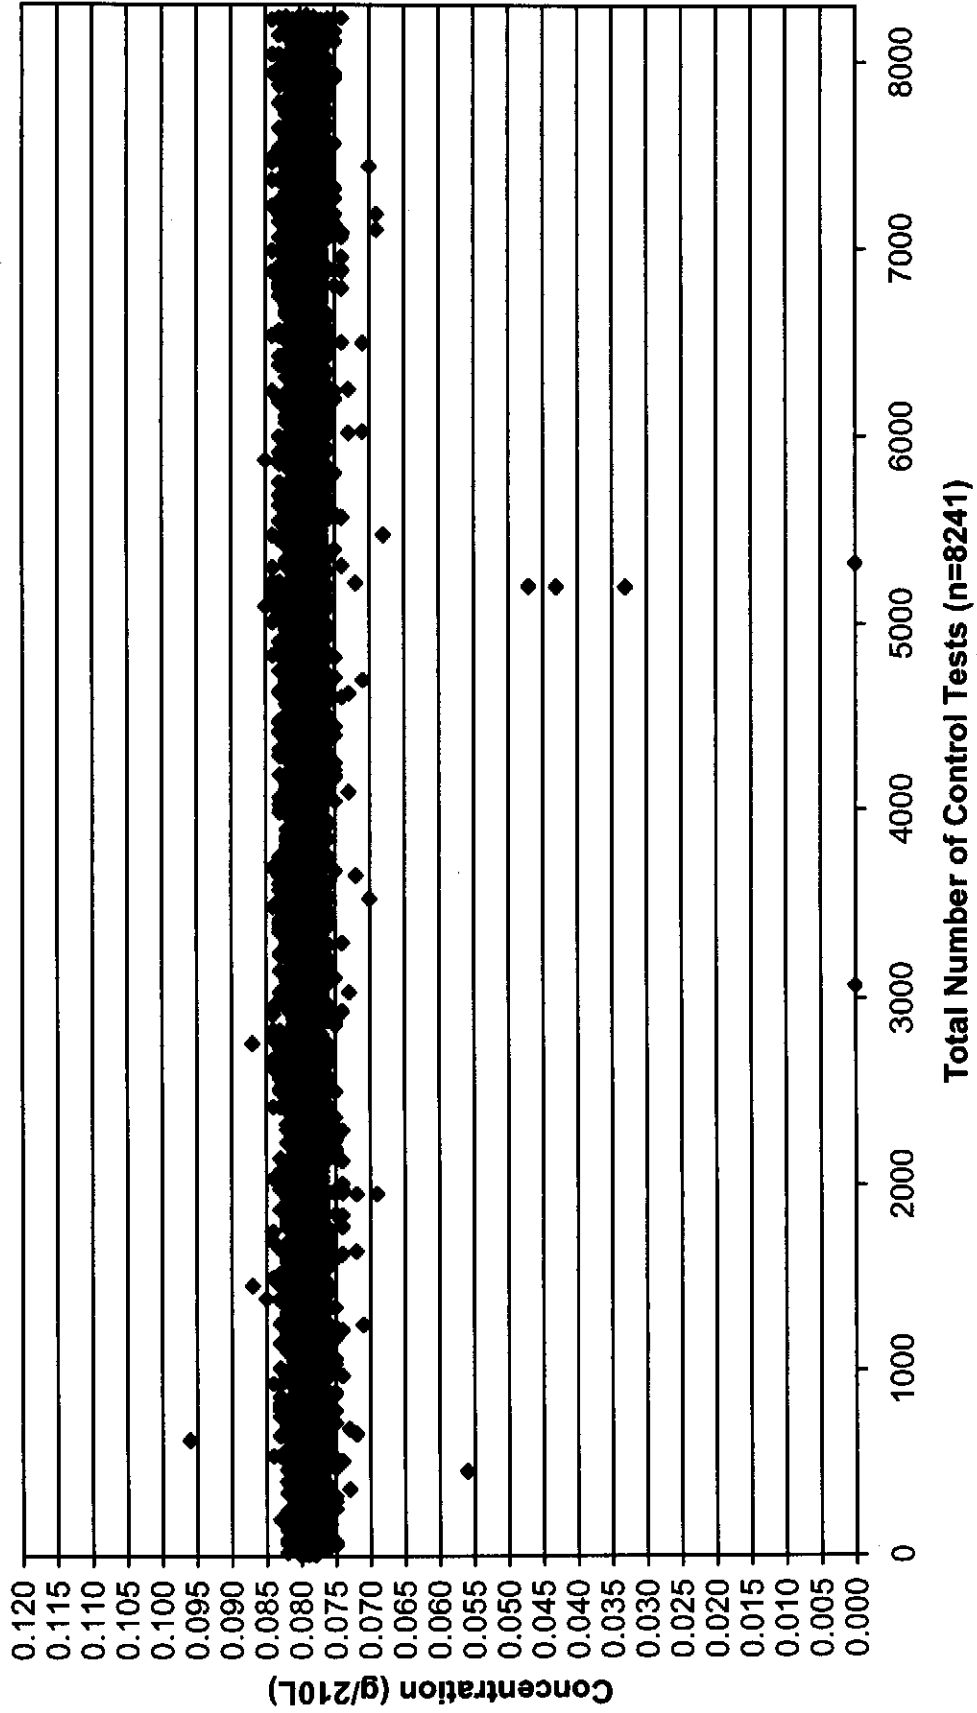

October 2009 Updated Control Tests Chart (All Control Tests)

Includes Control Tests Flagged Control Outside Tolerance (n=54), Interferent Detect (n=7) and RFI Detect (n=5)

WDB
1/15/10

Updated
11/5/10
DB

October 2009 Updated Control Tests Flagged Control Outside Tolerance