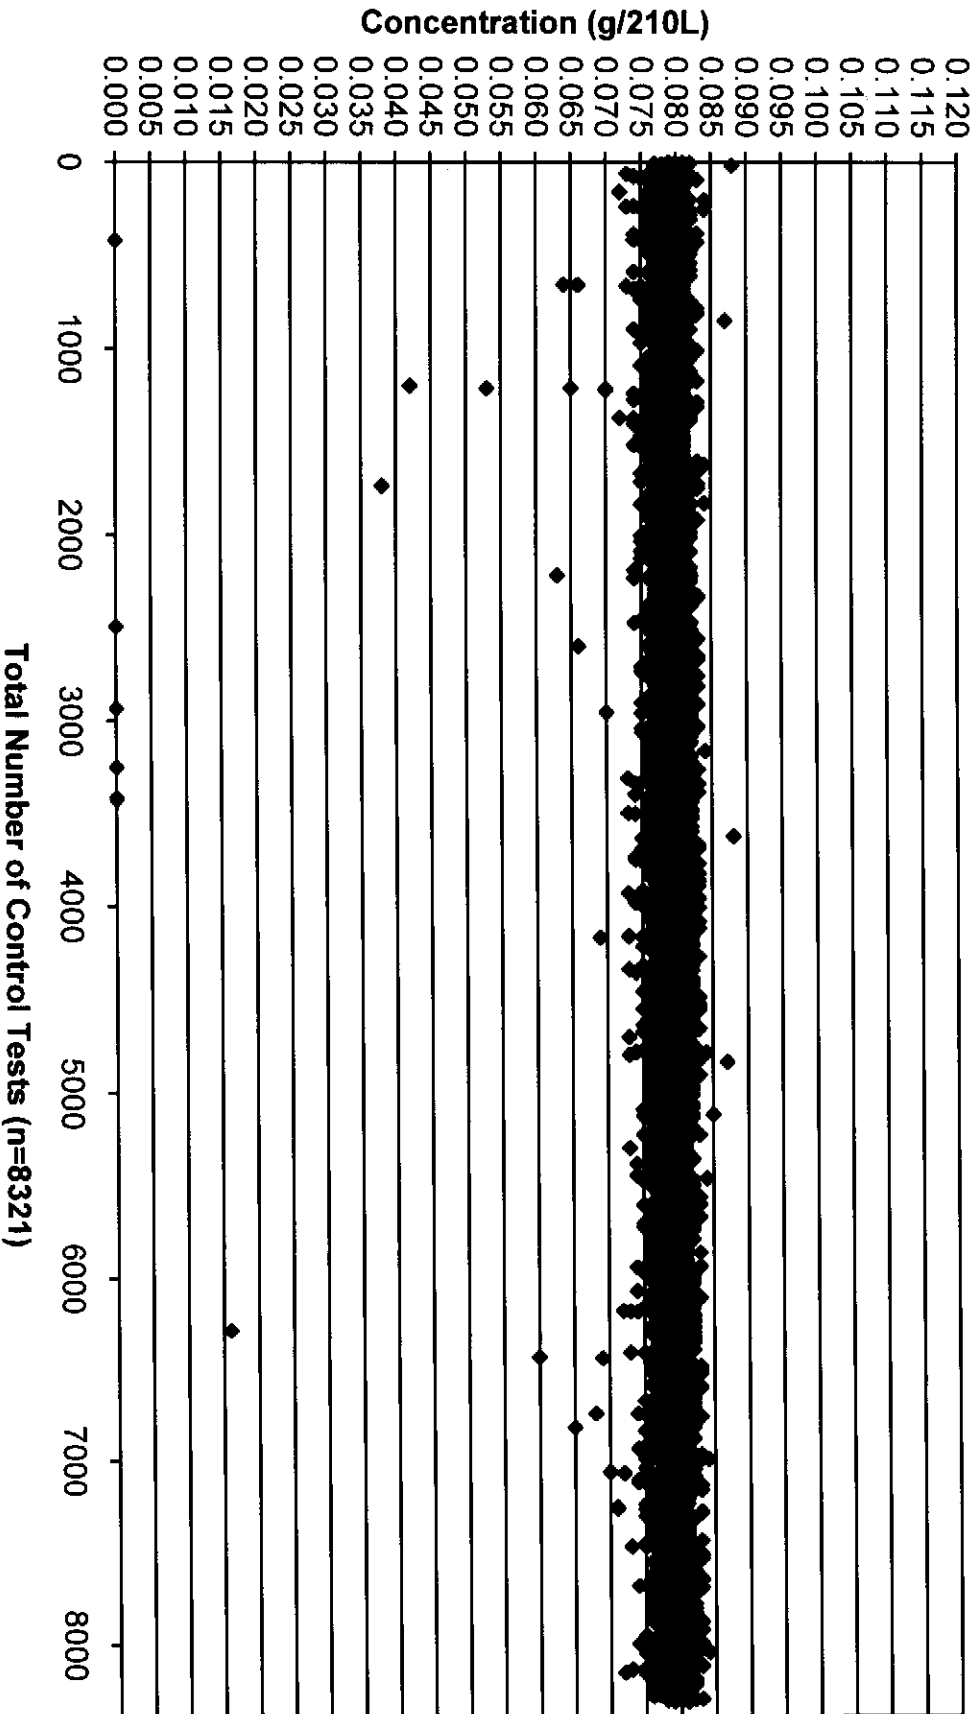

012109
JCP

September 2008 Updated Control Tests Chart (All Control Tests)

Includes Control Tests Flagged Control Outside Tolerance (n=85), Interferent Detect (n=6) and RFI Detect (n=0)

01/21/09
JCE

September 2008 Updated Control Tests Flagged Control Outside Tolerance

9/2/09
DB

September 2008 Updated Control Tests Flagged Interferent Detect

01/21/09
JPP

September 2008 Updated Control Tests Flagged RFI Detect

Concentration (g/210L)	0	1	2	3	4	5	6	7	8
0.120									
0.115									
0.110									
0.105									
0.100									
0.095									
0.090									
0.085									
0.080									
0.075									
0.070									
0.065									
0.060									
0.055									
0.050									
0.045									
0.040									
0.035									
0.030									
0.025									
0.020									
0.015									
0.010									
0.005									
0.000									