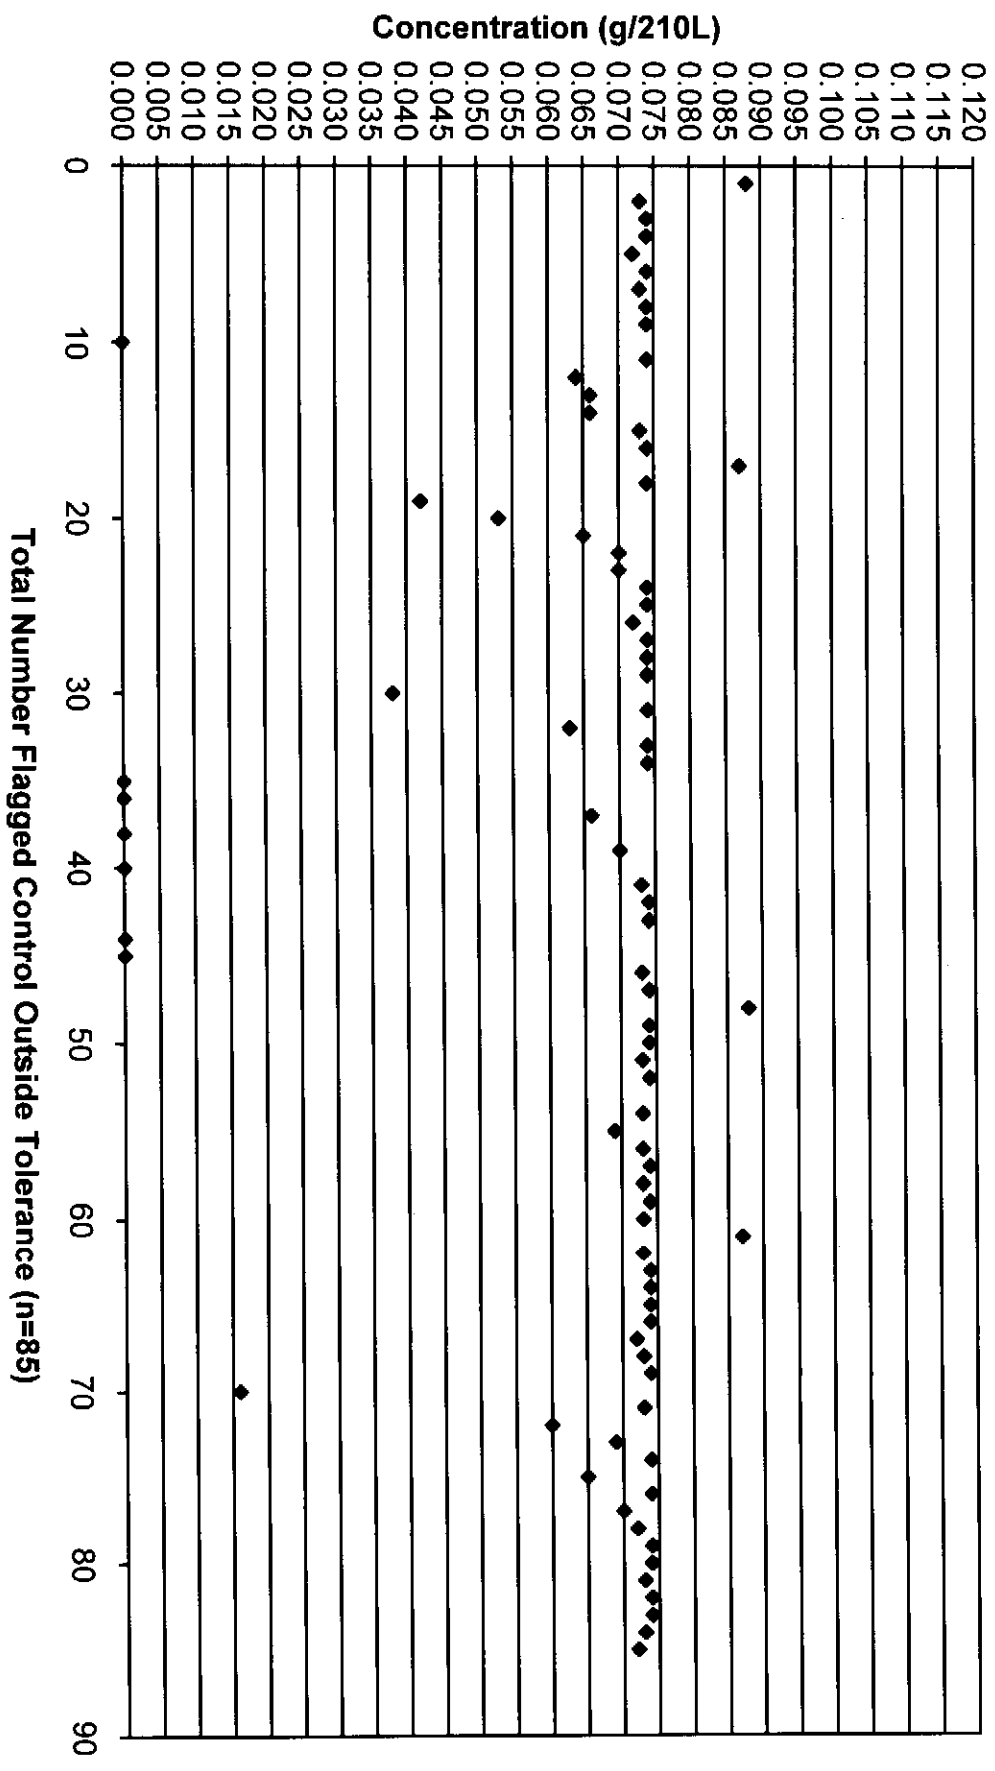

012109
JCP

September 2008 Updated Control Tests Chart (All Control Tests)

Includes Control Tests Flagged Control Outside Tolerance (n=85), Interferent Detect (n=6) and RFI Detect (n=0)

01/21/09
JCE

September 2008 Updated Control Tests Flagged Control Outside Tolerance

9/2/09
DB

September 2008 Updated Control Tests Flagged Interferent Detect

01/21/09
JPP

September 2008 Updated Control Tests Flagged RFI Detect

Concentration (g/210L)	0	1	2	3	4	5	6	7	8
0.120									
0.115									
0.110									
0.105									
0.100									
0.095									
0.090									
0.085									
0.080									
0.075									
0.070									
0.065									
0.060									
0.055									
0.050									
0.045									
0.040									
0.035									
0.030									
0.025									
0.020									
0.015									
0.010									
0.005									
0.000									