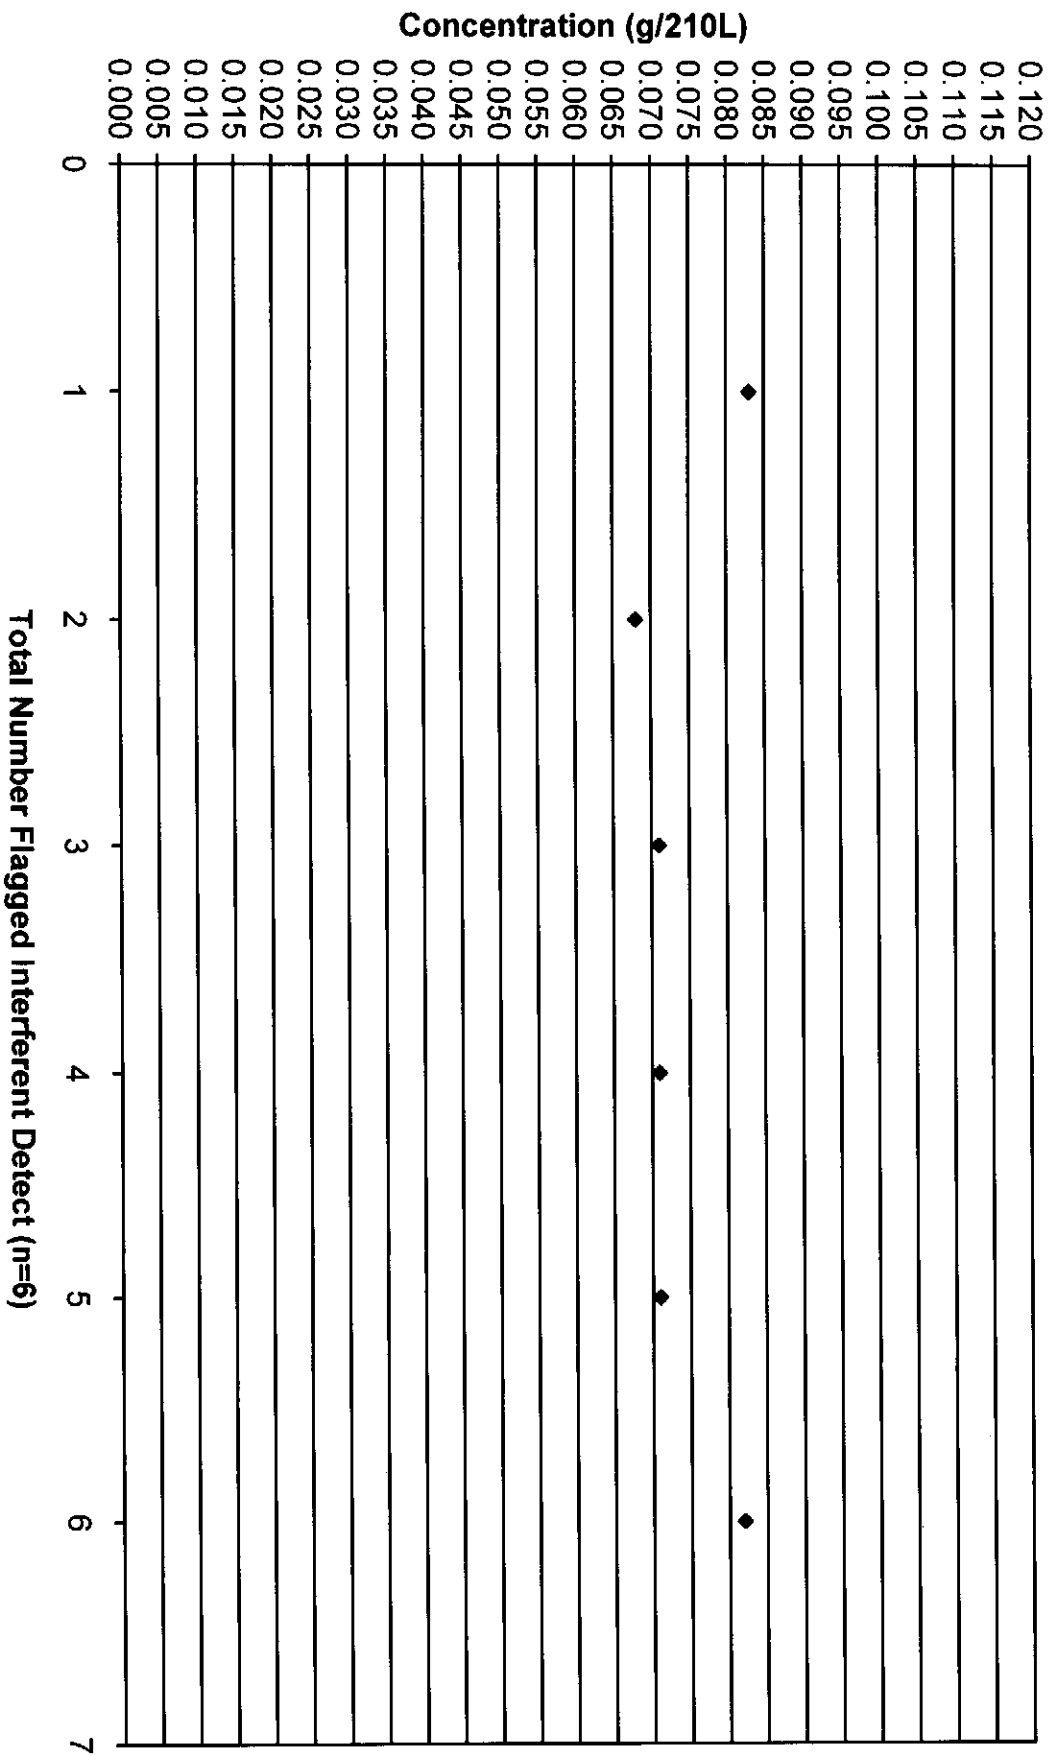

012109
JCP

September 2008 Updated Control Tests Chart (All Control Tests)

Includes Control Tests Flagged Control Outside Tolerance (n=85), Interferent Detect (n=6) and RFI Detect (n=0)

01/21/09
JCE

September 2008 Updated Control Tests Flagged Control Outside Tolerance

9/2/09
DB

September 2008 Updated Control Tests Flagged Interferent Detect

01/21/09
JPP

September 2008 Updated Control Tests Flagged RFI Detect

Concentration (g/210L)	0	1	2	3	4	5	6	7	8
0.120									
0.115									
0.110									
0.105									
0.100									
0.095									
0.090									
0.085									
0.080									
0.075									
0.070									
0.065									
0.060									
0.055									
0.050									
0.045									
0.040									
0.035									
0.030									
0.025									
0.020									
0.015									
0.010									
0.005									
0.000									