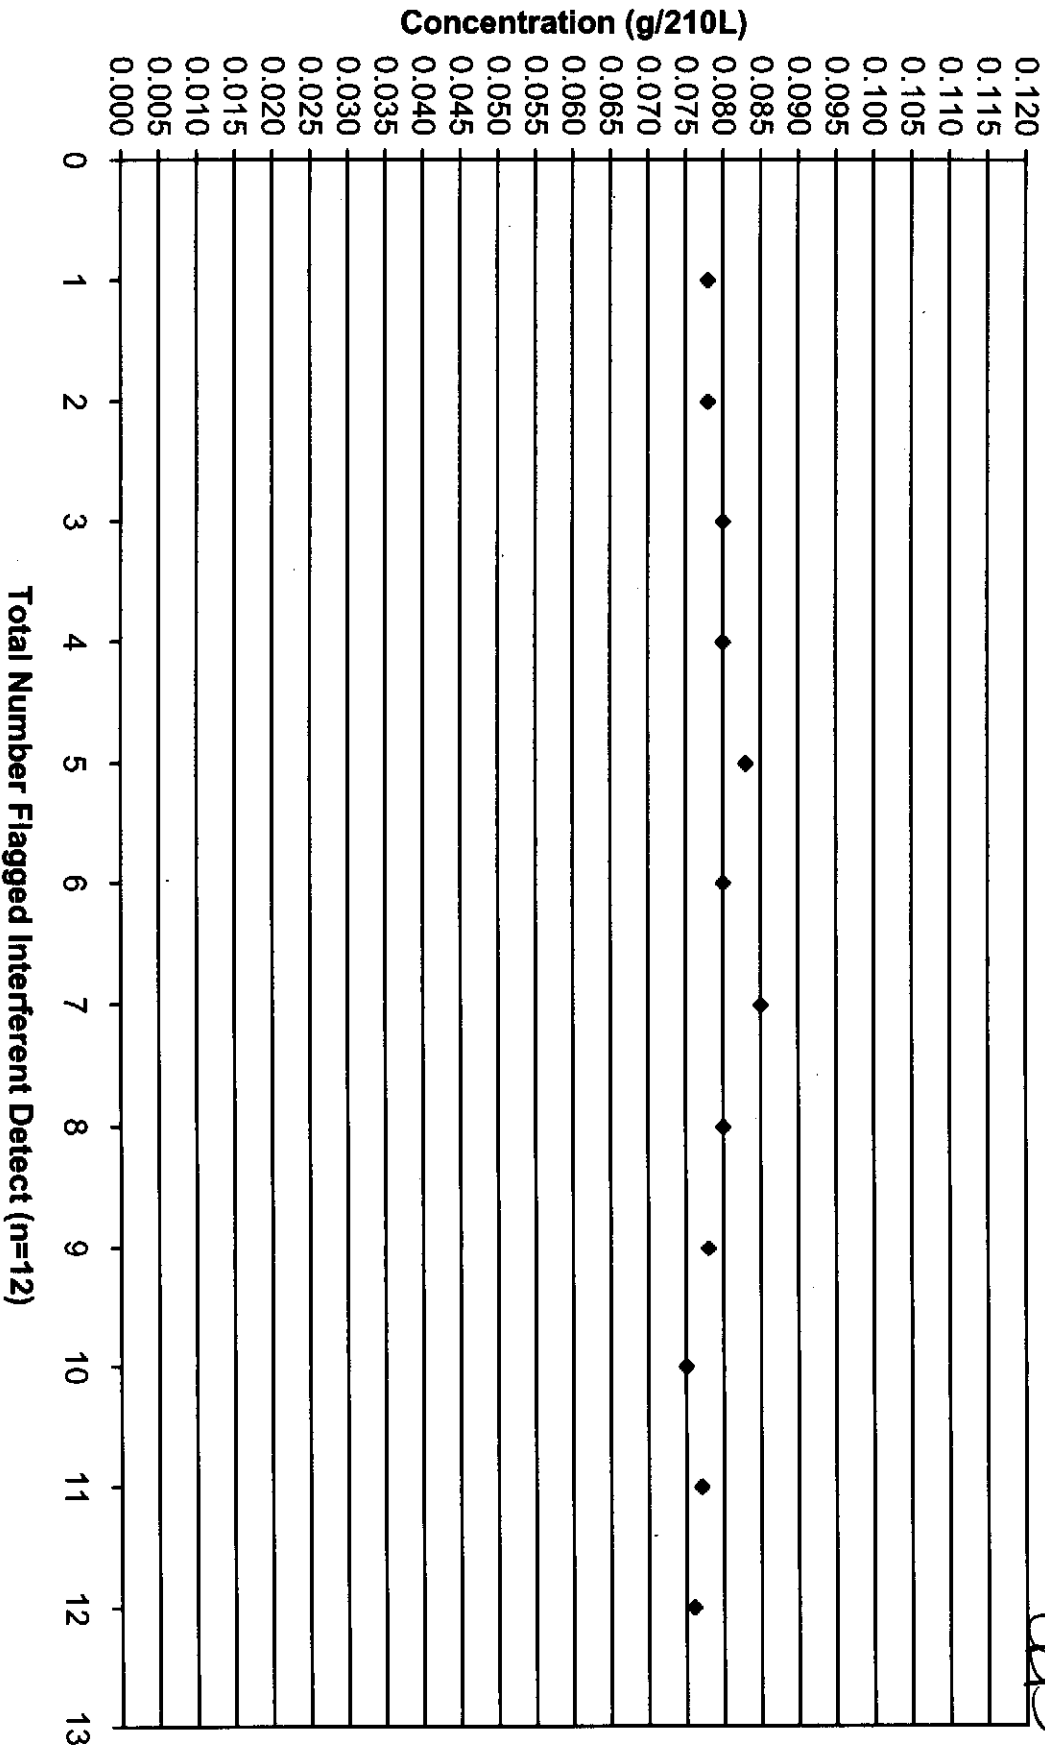

April 2008 Updated Control Tests Flagged Interferent Detect

Updated
7/22/10
VGB