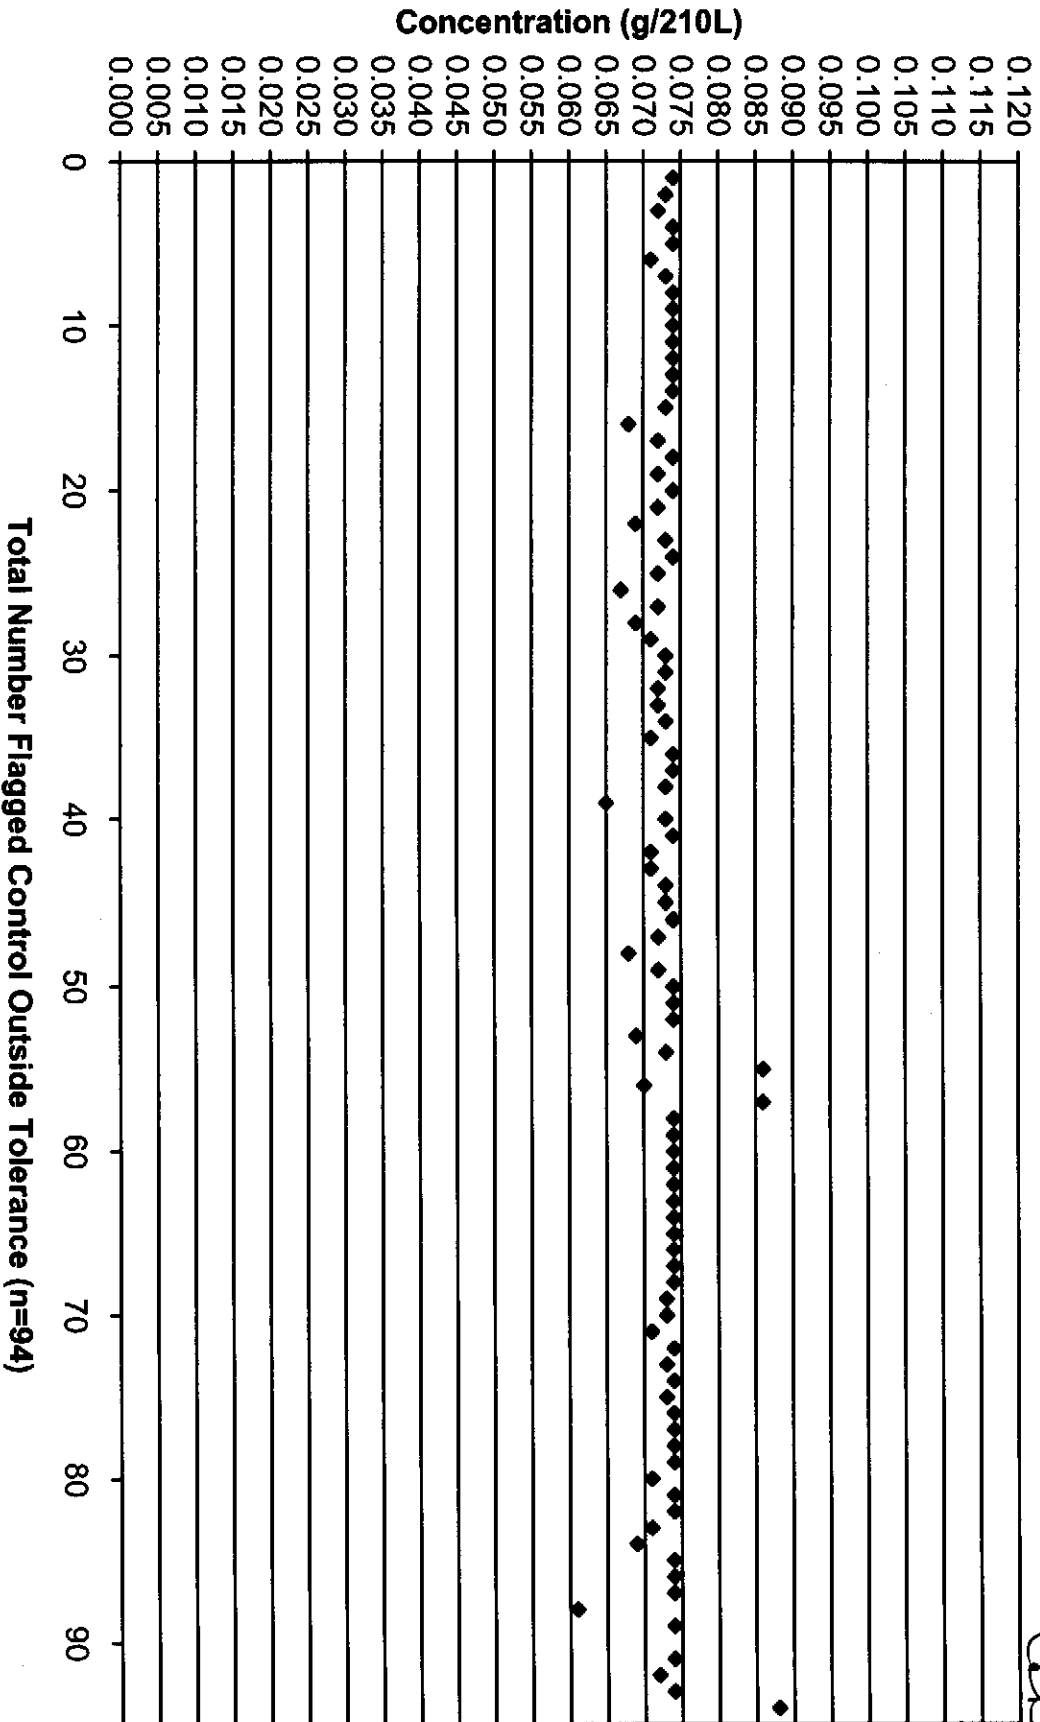

April 2008 Updated Control Tests Flagged Control Outside Tolerance

Updated
7/22/10
CDB