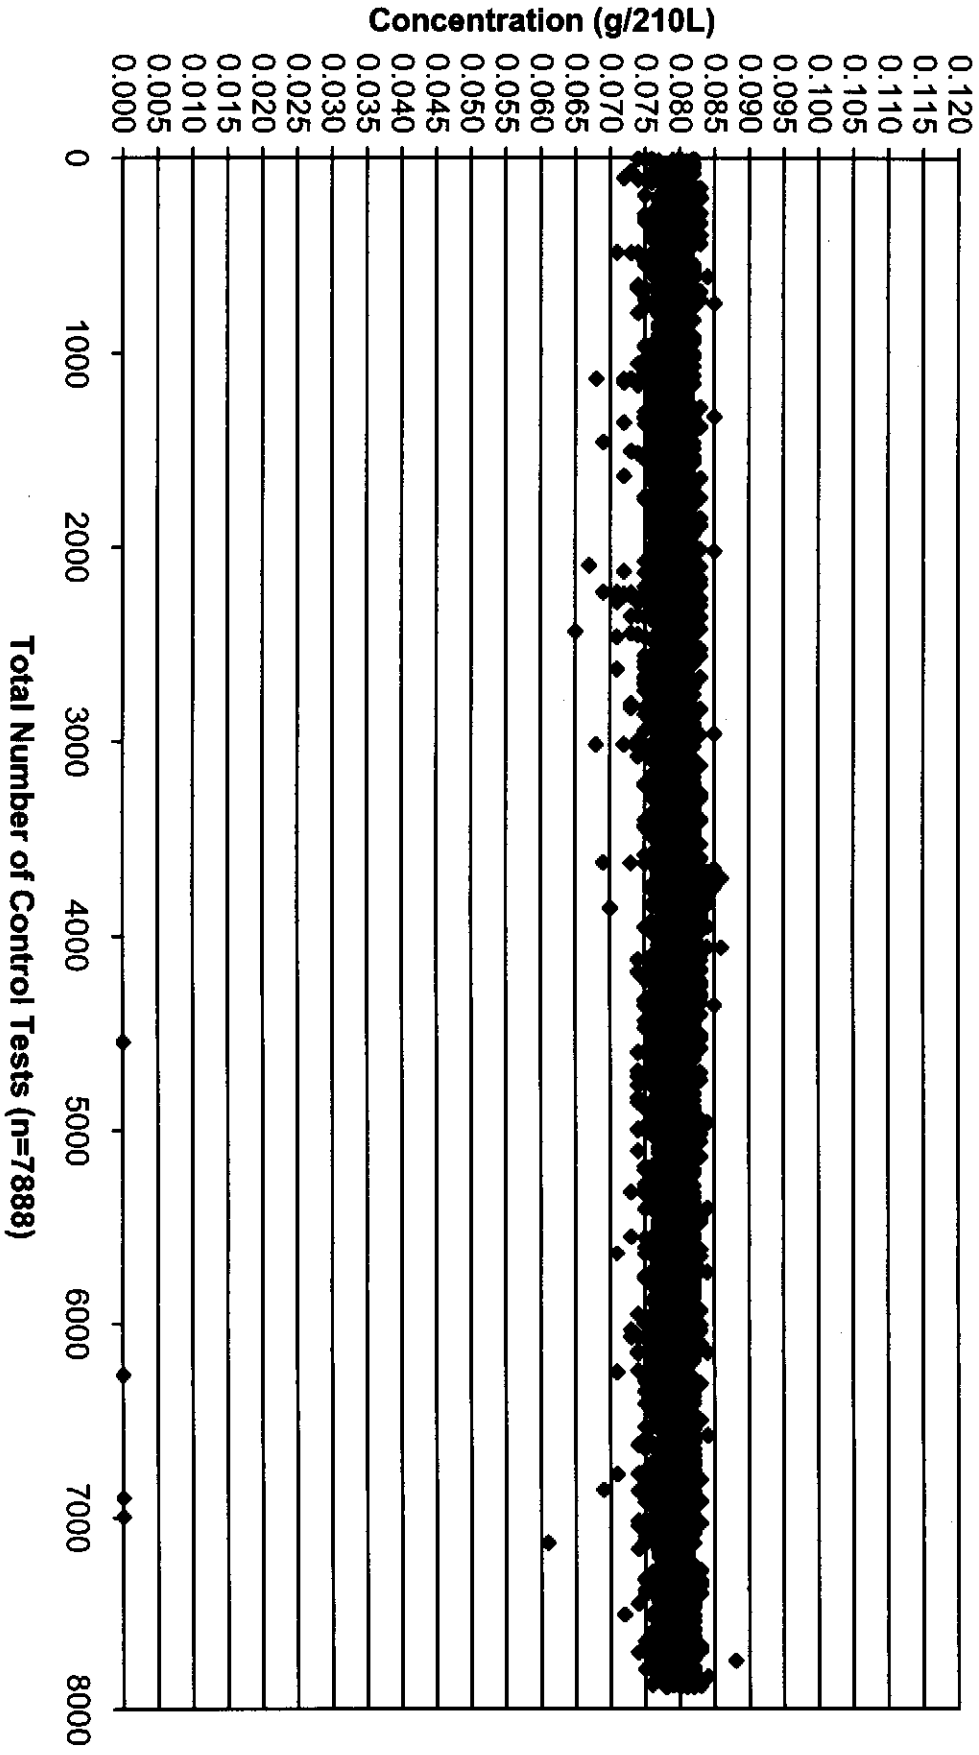

April 2008 Updated Control Tests Chart (All Control Tests)

Includes Control Tests Flagged Outside Tolerance (n=94), Interferent Detect (n=12) and RFI Detect (n=8)

Updated
7/22/10
WFS

April 2008 Updated Control Tests Flagged Control Outside Tolerance