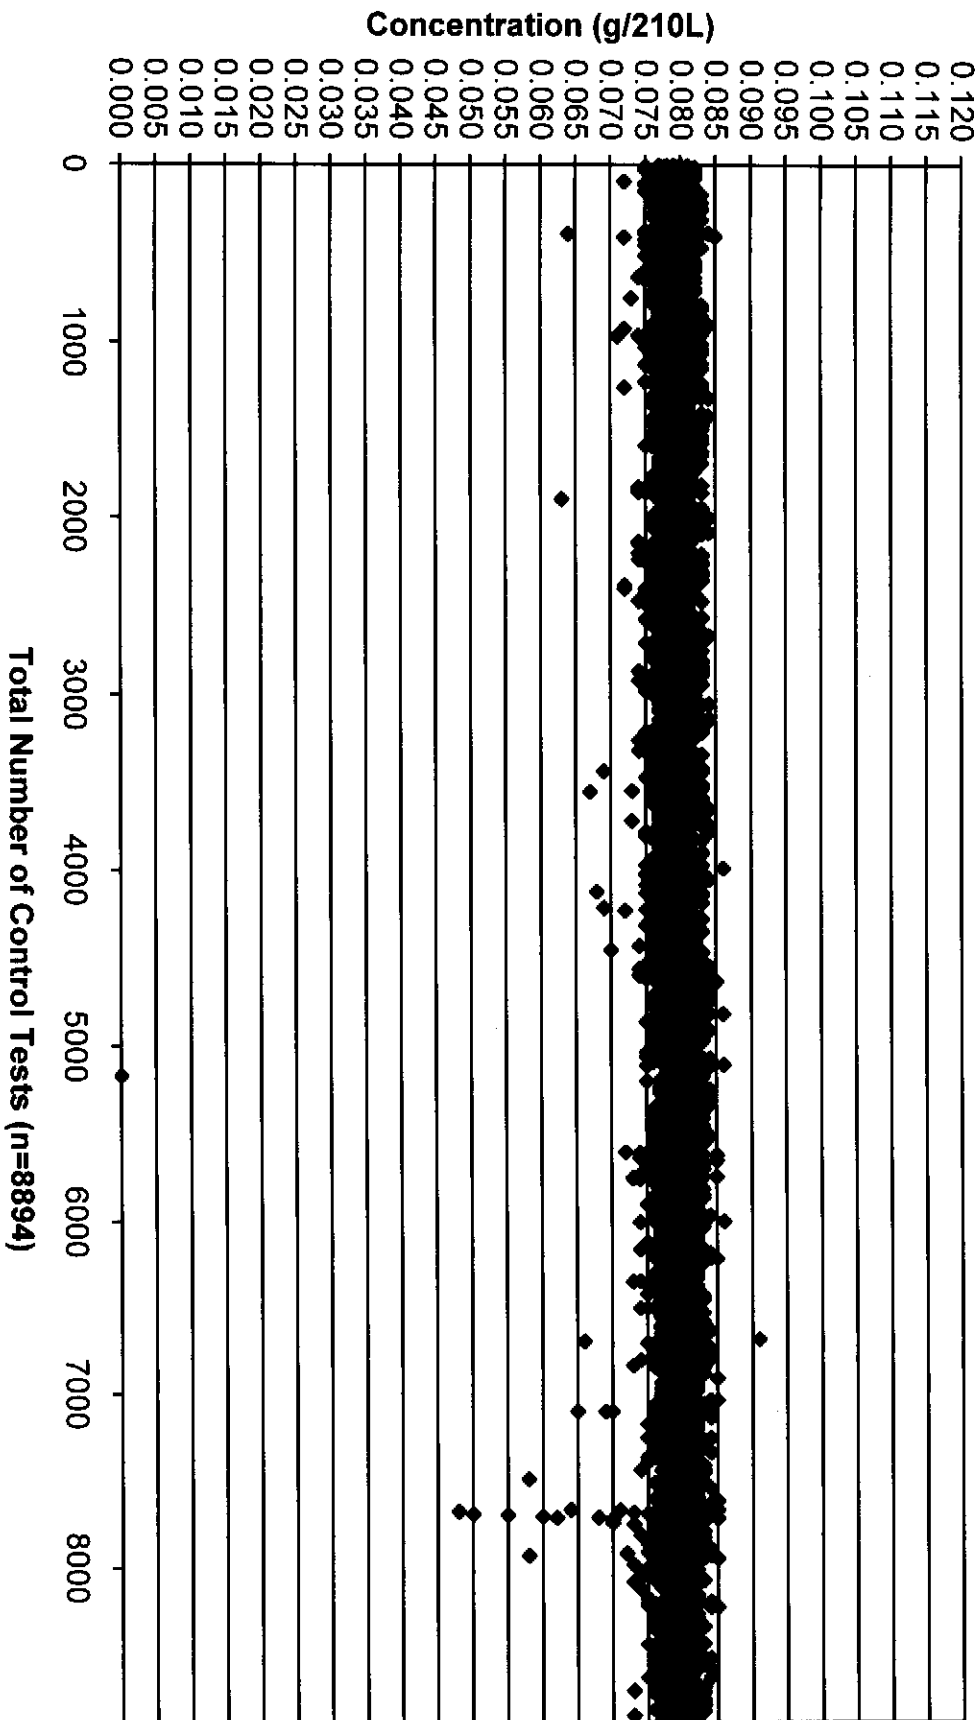

01/21/09
JCB

November 2008 Updated Control Tests Chart (All Control Tests)

Includes Control Tests Flagged Control Outside Tolerance (n=74), Interferent Detect (n=16) and RFI Detect (n=7)

01/21/09
JCB

November 2008 Updated Control Tests Flagged Control Outside Tolerance