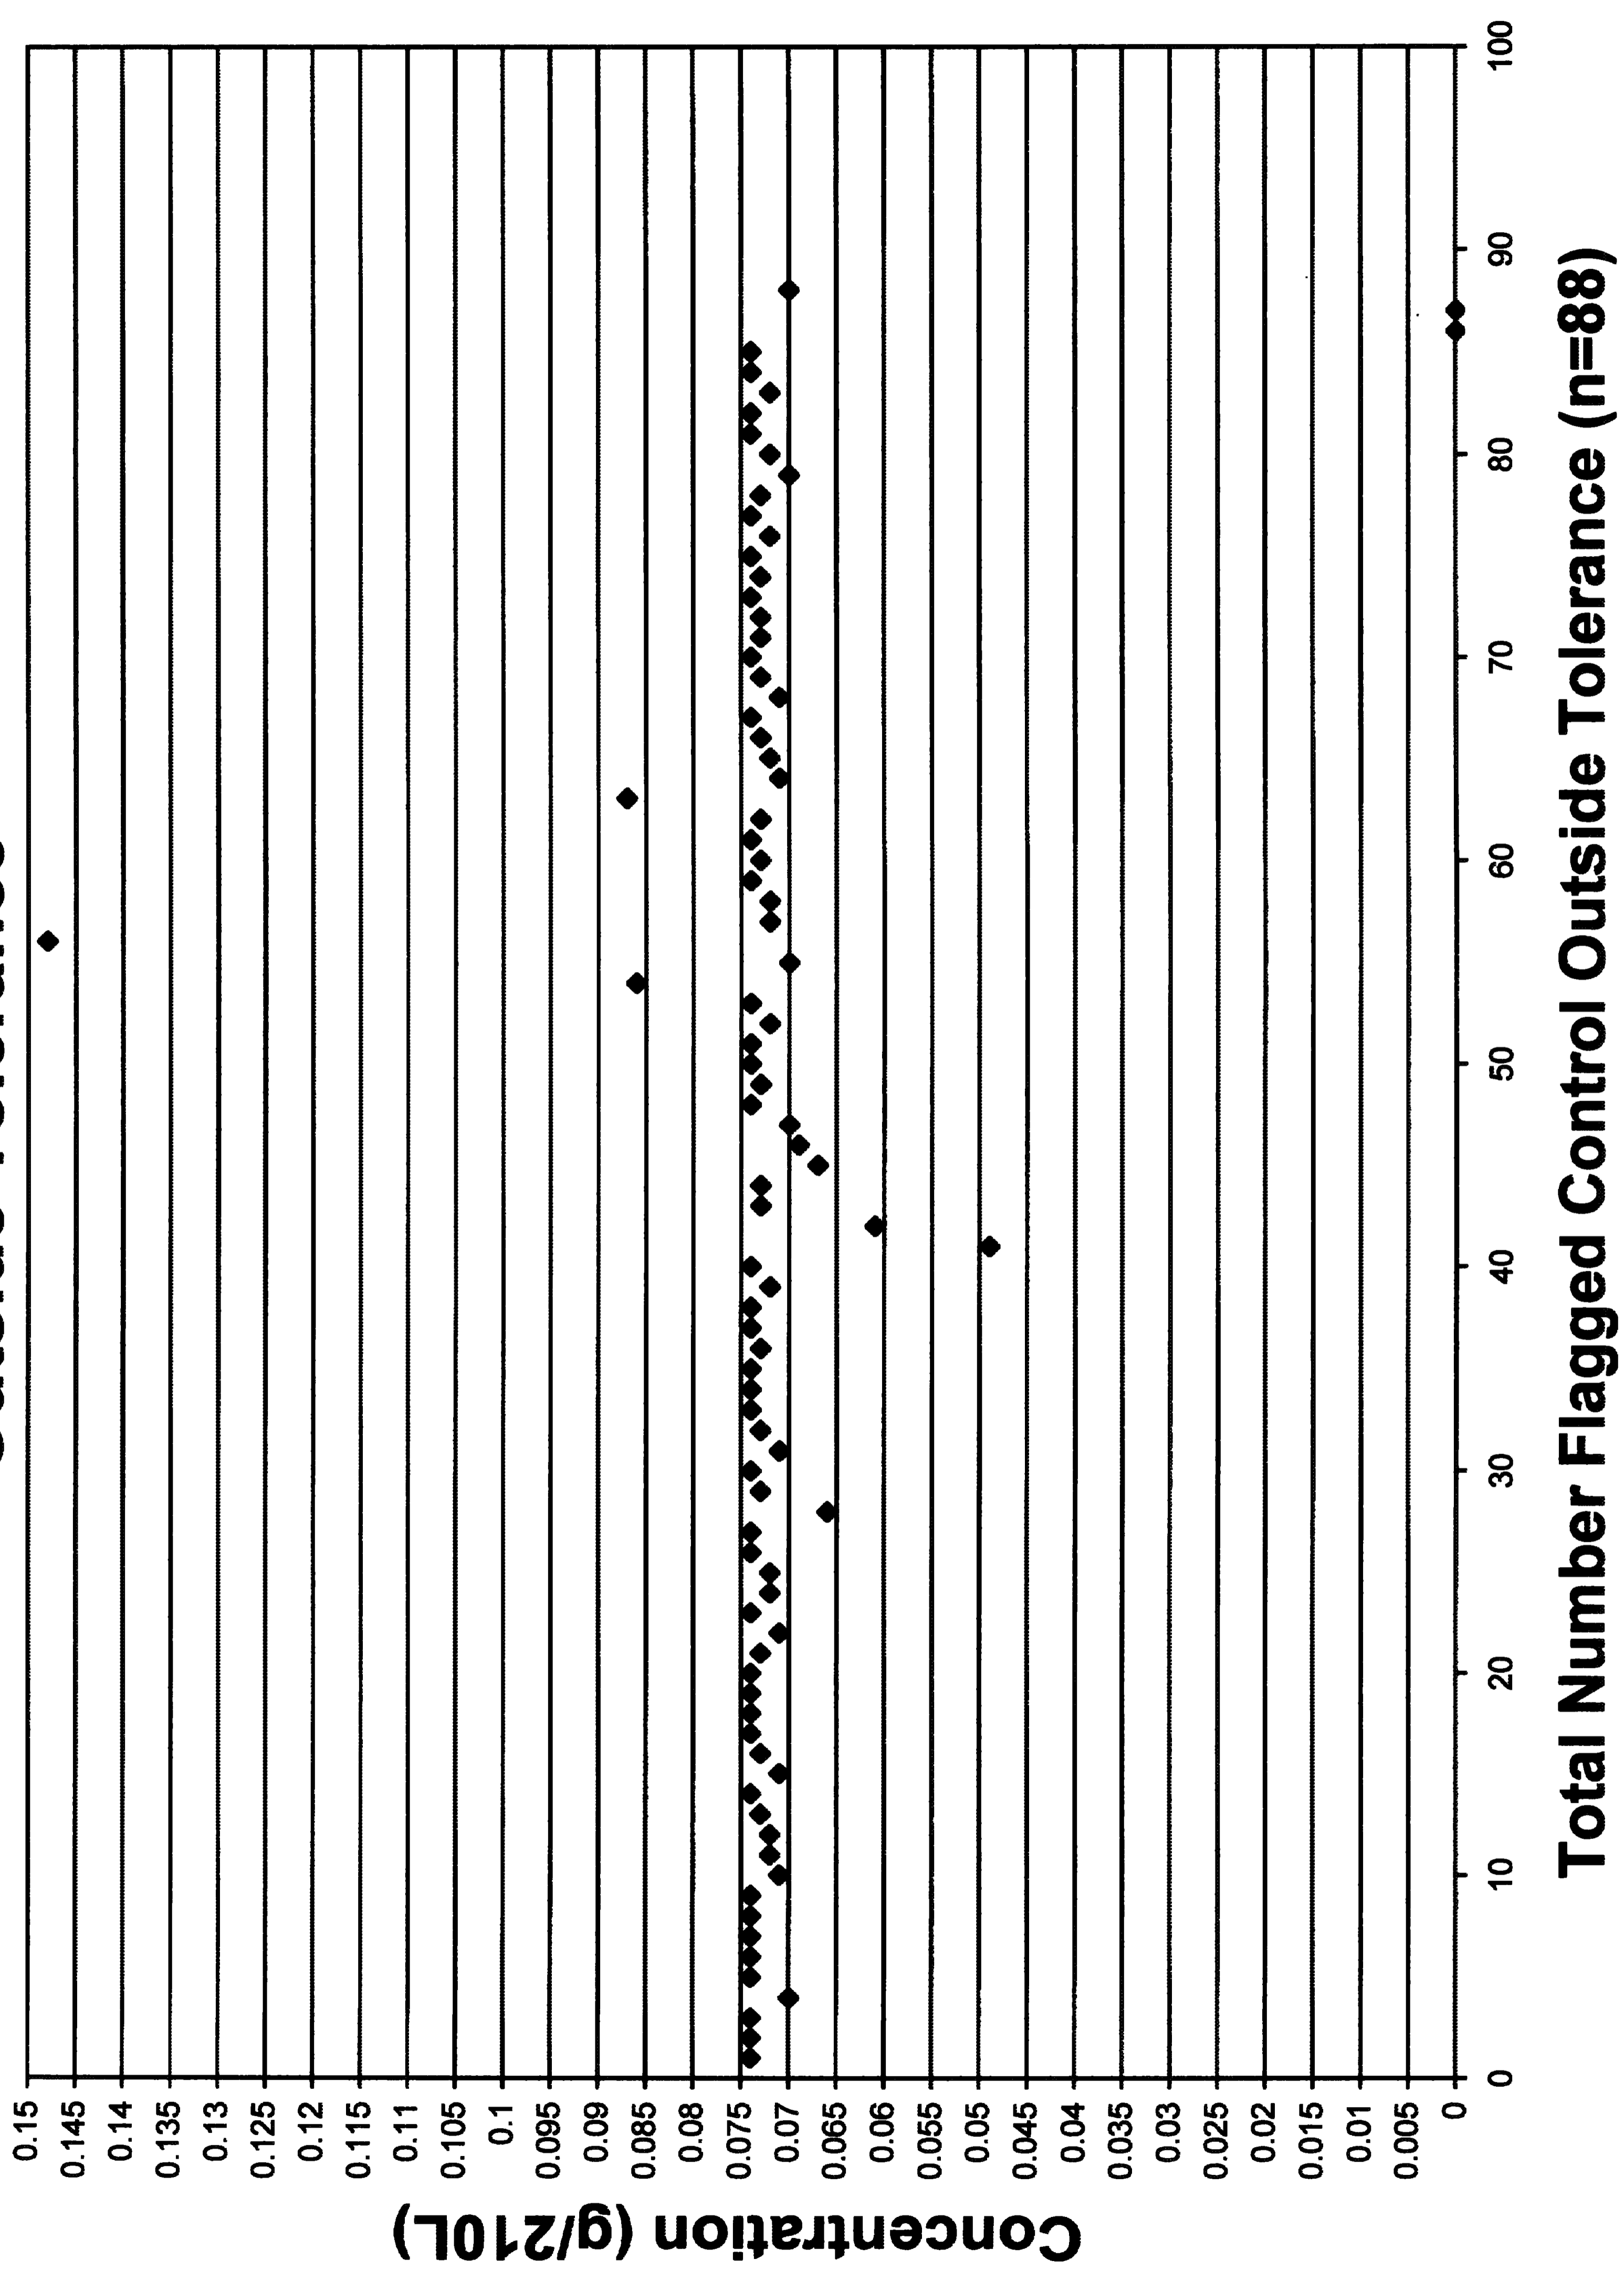

September 2007 Control Tests

(All Control Tests including those flagged Control Outside Tolerance (n=88), Interferent Detect (n=19) and RFI Detect (n=8))

September 2007 Control Tests Flagged Control Outside Tolerance