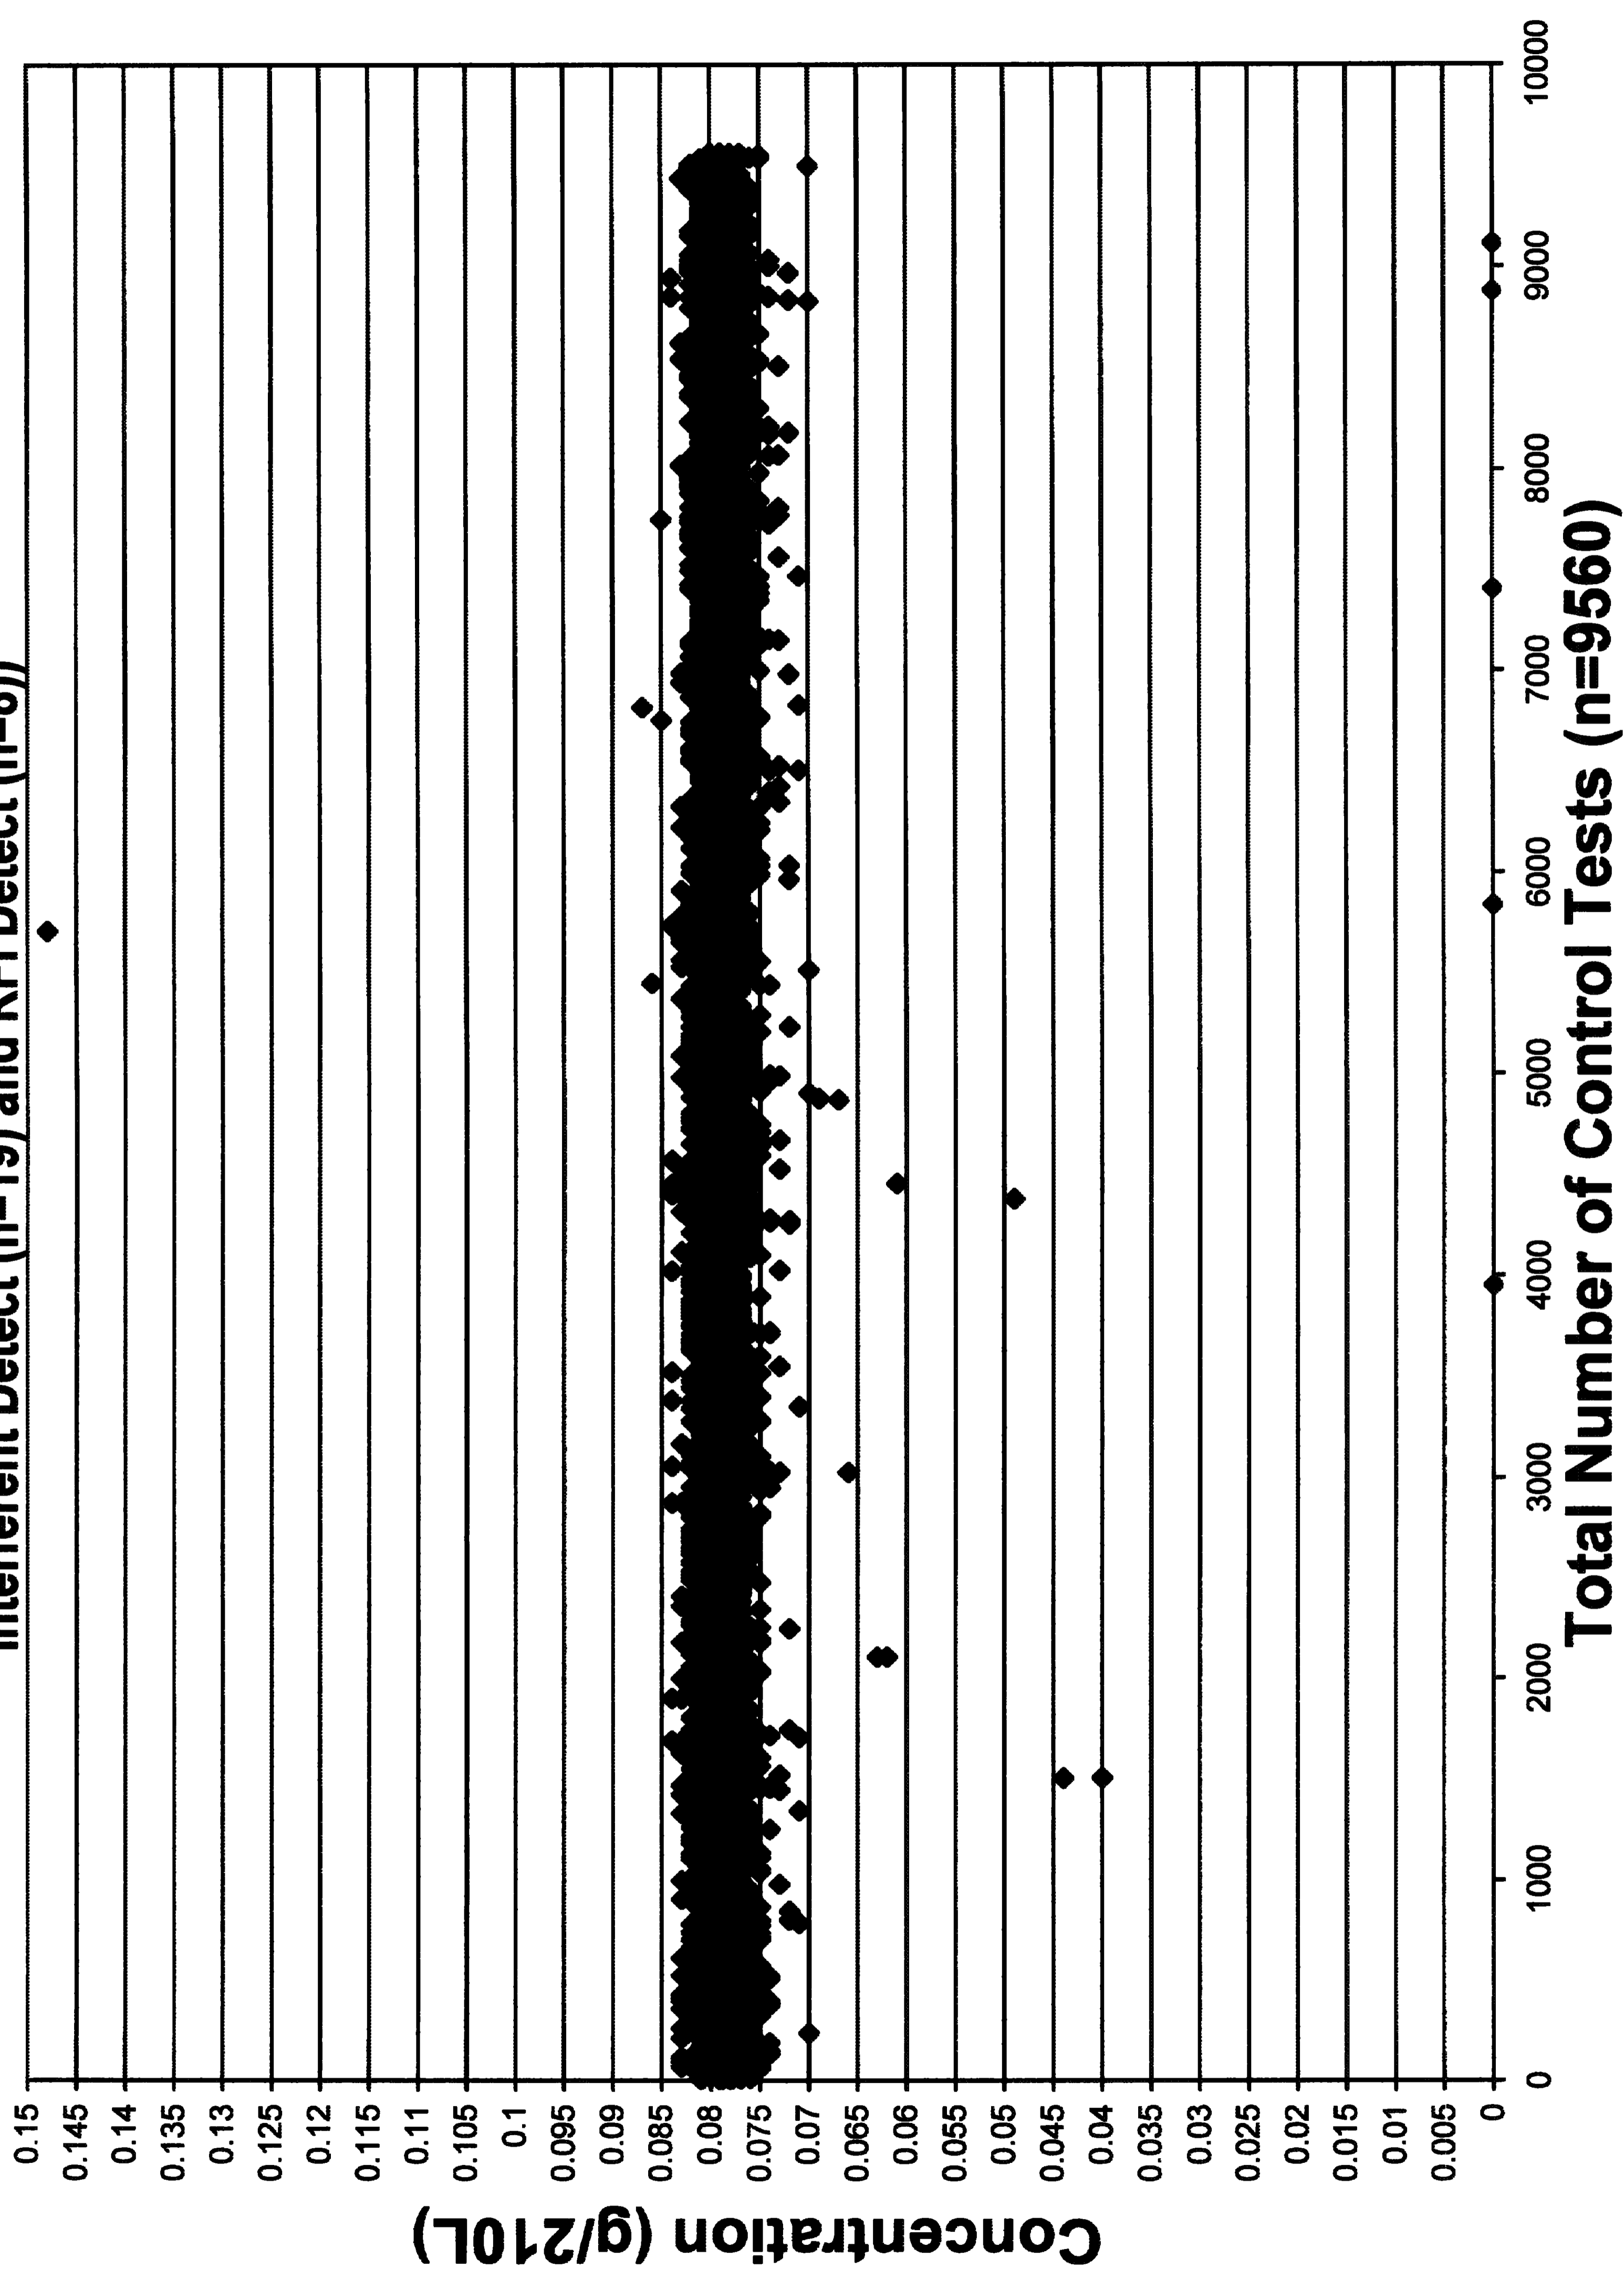

September 2007 Control Tests

(All Control Tests including those flagged Control Outside Tolerance (n=88), Interferent Detect (n=19) and RFI Detect (n=8))

September 2007 Control Tests Flagged Control Outside Tolerance