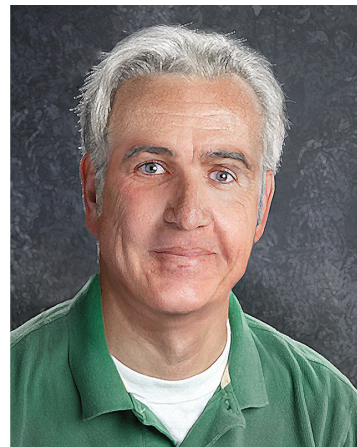

Age Progression Photo

*Cash reward offered on tips received through February 28, 2010.

**12 DAYS OF
FUGITIVES**