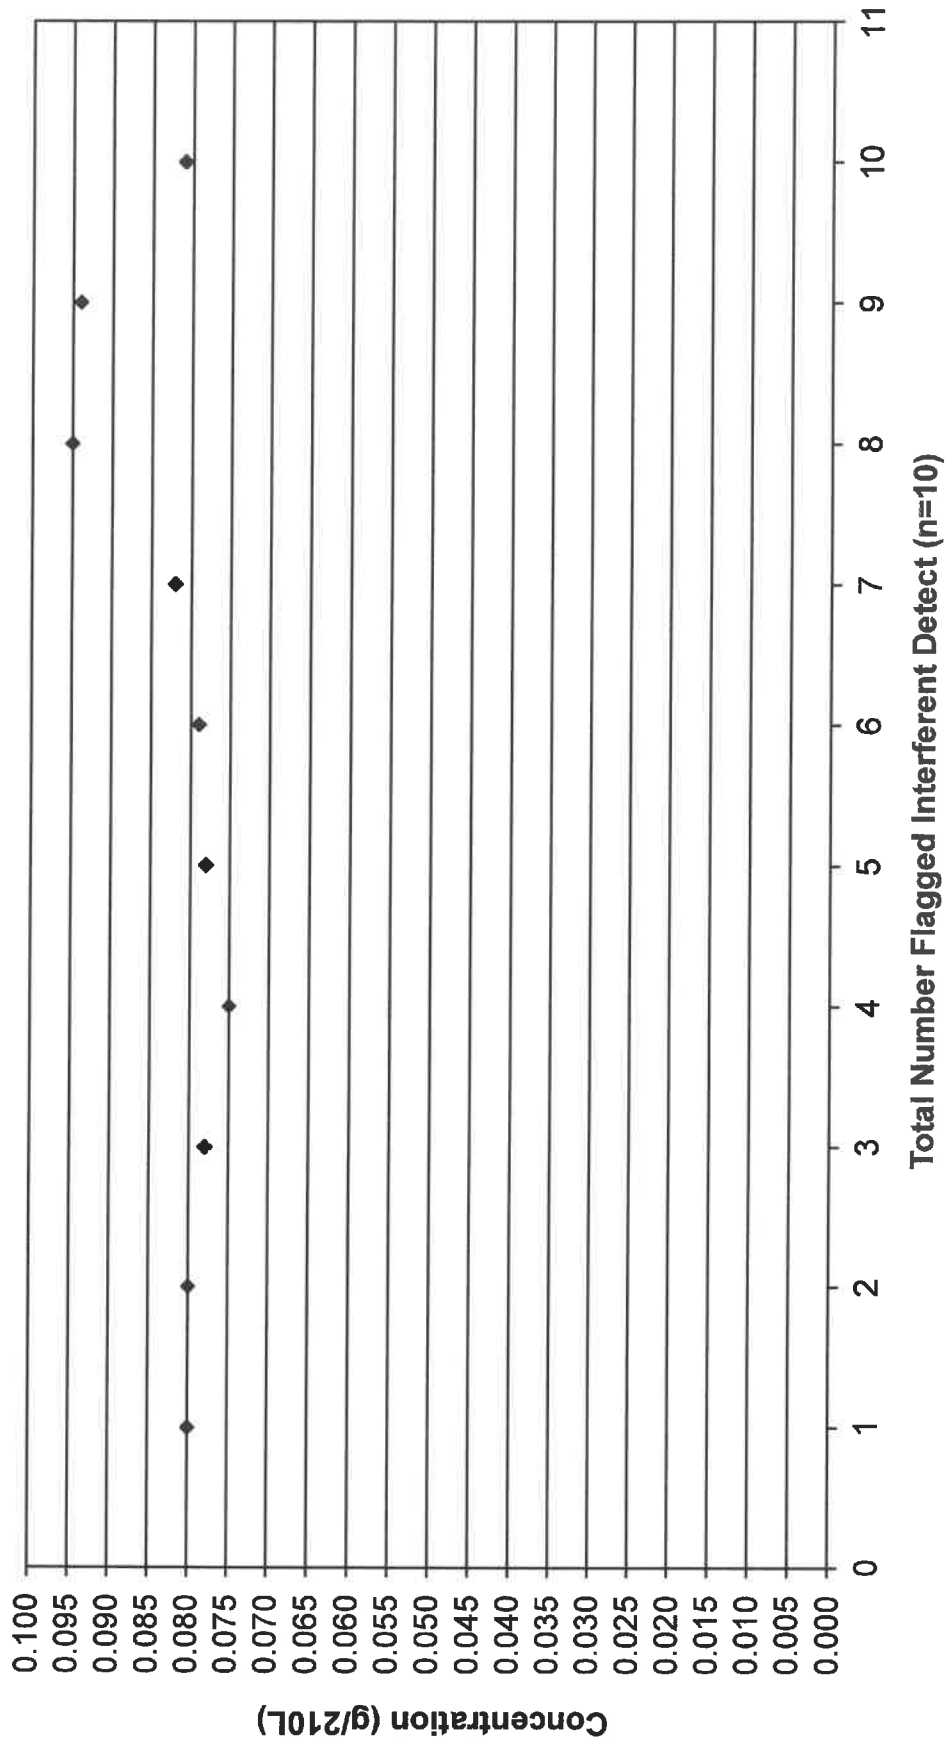

February 2020 Control Tests Flagged Interferent Detect

February 2020 Control Tests Chart (All Control Tests)

Includes Control Tests Flagged Control Outside Tolerance (44), Interferent Detect (n=10) and RFI Detect (n=1)

February 2020 Control Tests Flagged Control Outside Tolerance

January 2020 Control Tests Flagged RFI Detect