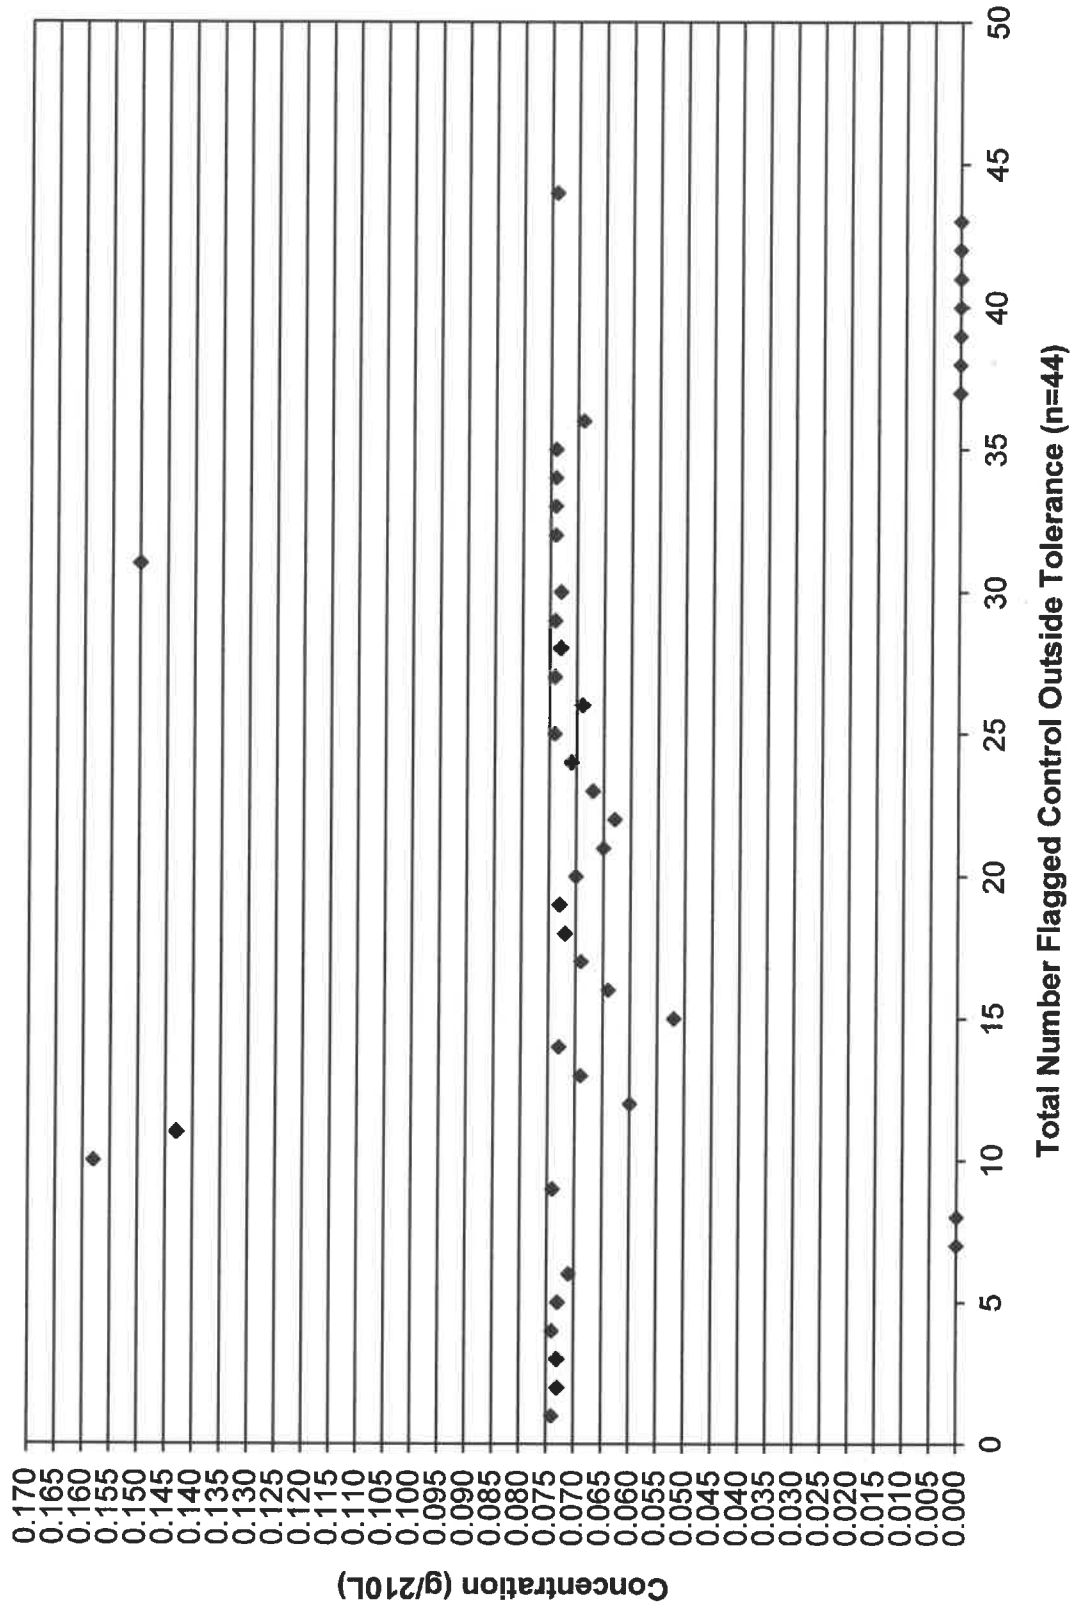

February 2020 Control Tests Flagged Interferent Detect

February 2020 Control Tests Chart (All Control Tests)

Includes Control Tests Flagged Control Outside Tolerance (44), Interferent Detect (n=10) and RFI Detect (n=1)

February 2020 Control Tests Flagged Control Outside Tolerance

January 2020 Control Tests Flagged RFI Detect