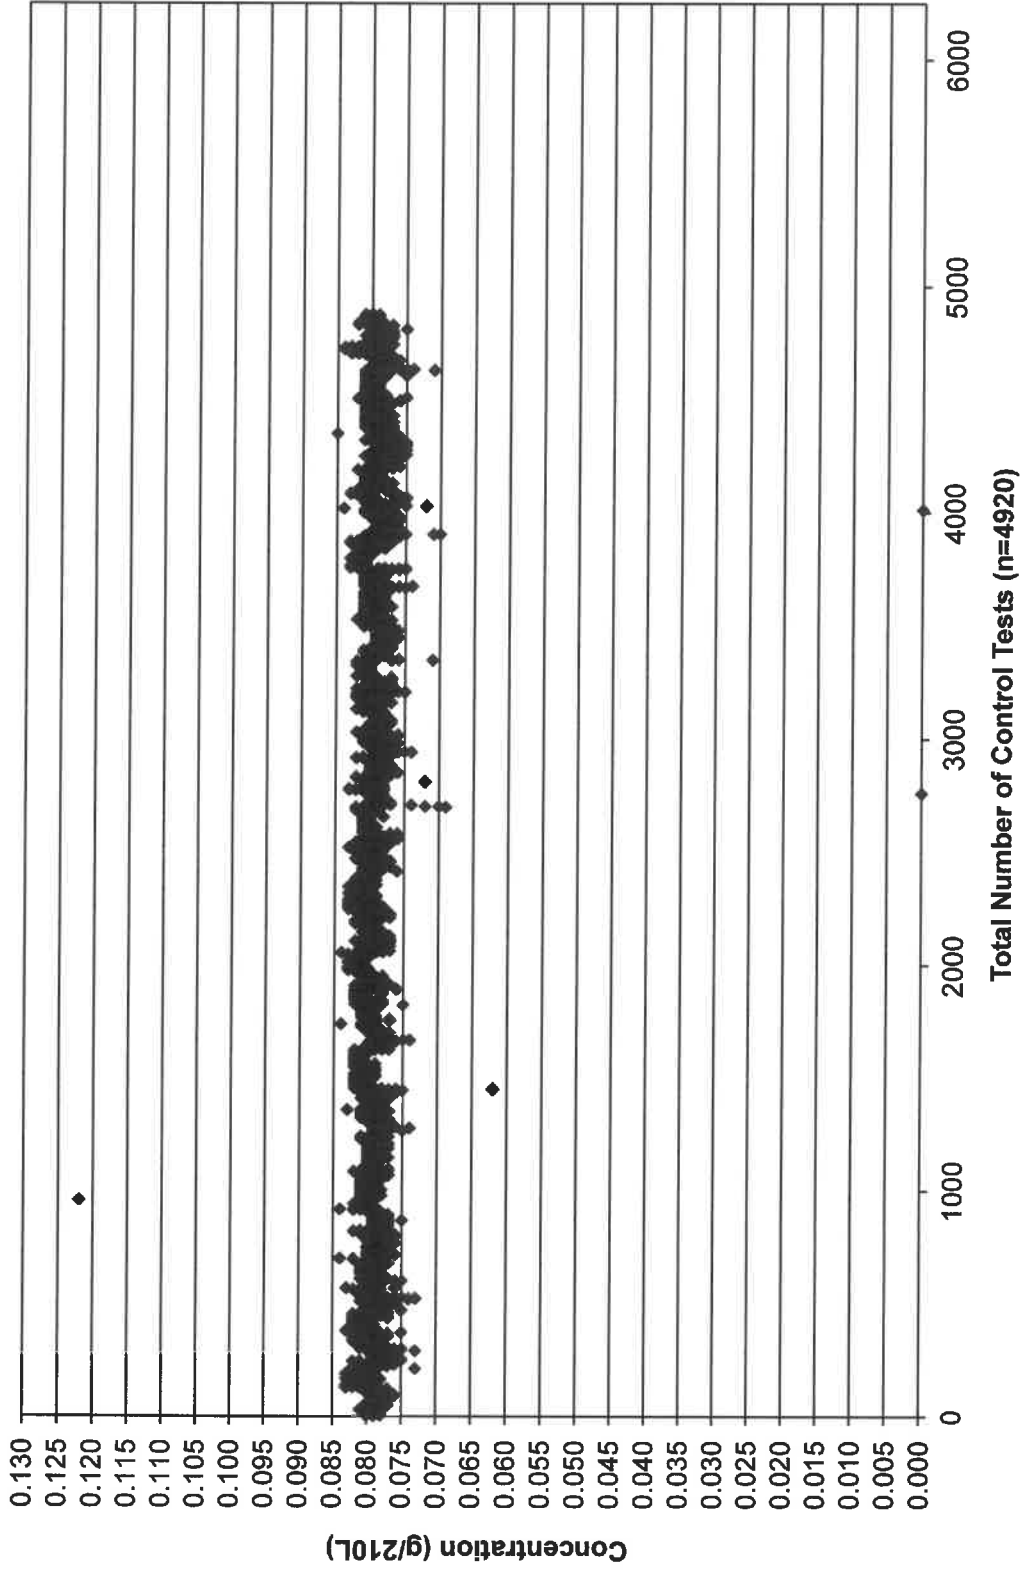

February 2020 Control Tests Flagged Interferent Detect

February 2020 Control Tests Chart (All Control Tests)

Includes Control Tests Flagged Control Outside Tolerance (44), Interferent Detect (n=10) and RFI Detect (n=1)

February 2020 Control Tests Flagged Control Outside Tolerance

January 2020 Control Tests Flagged RFI Detect