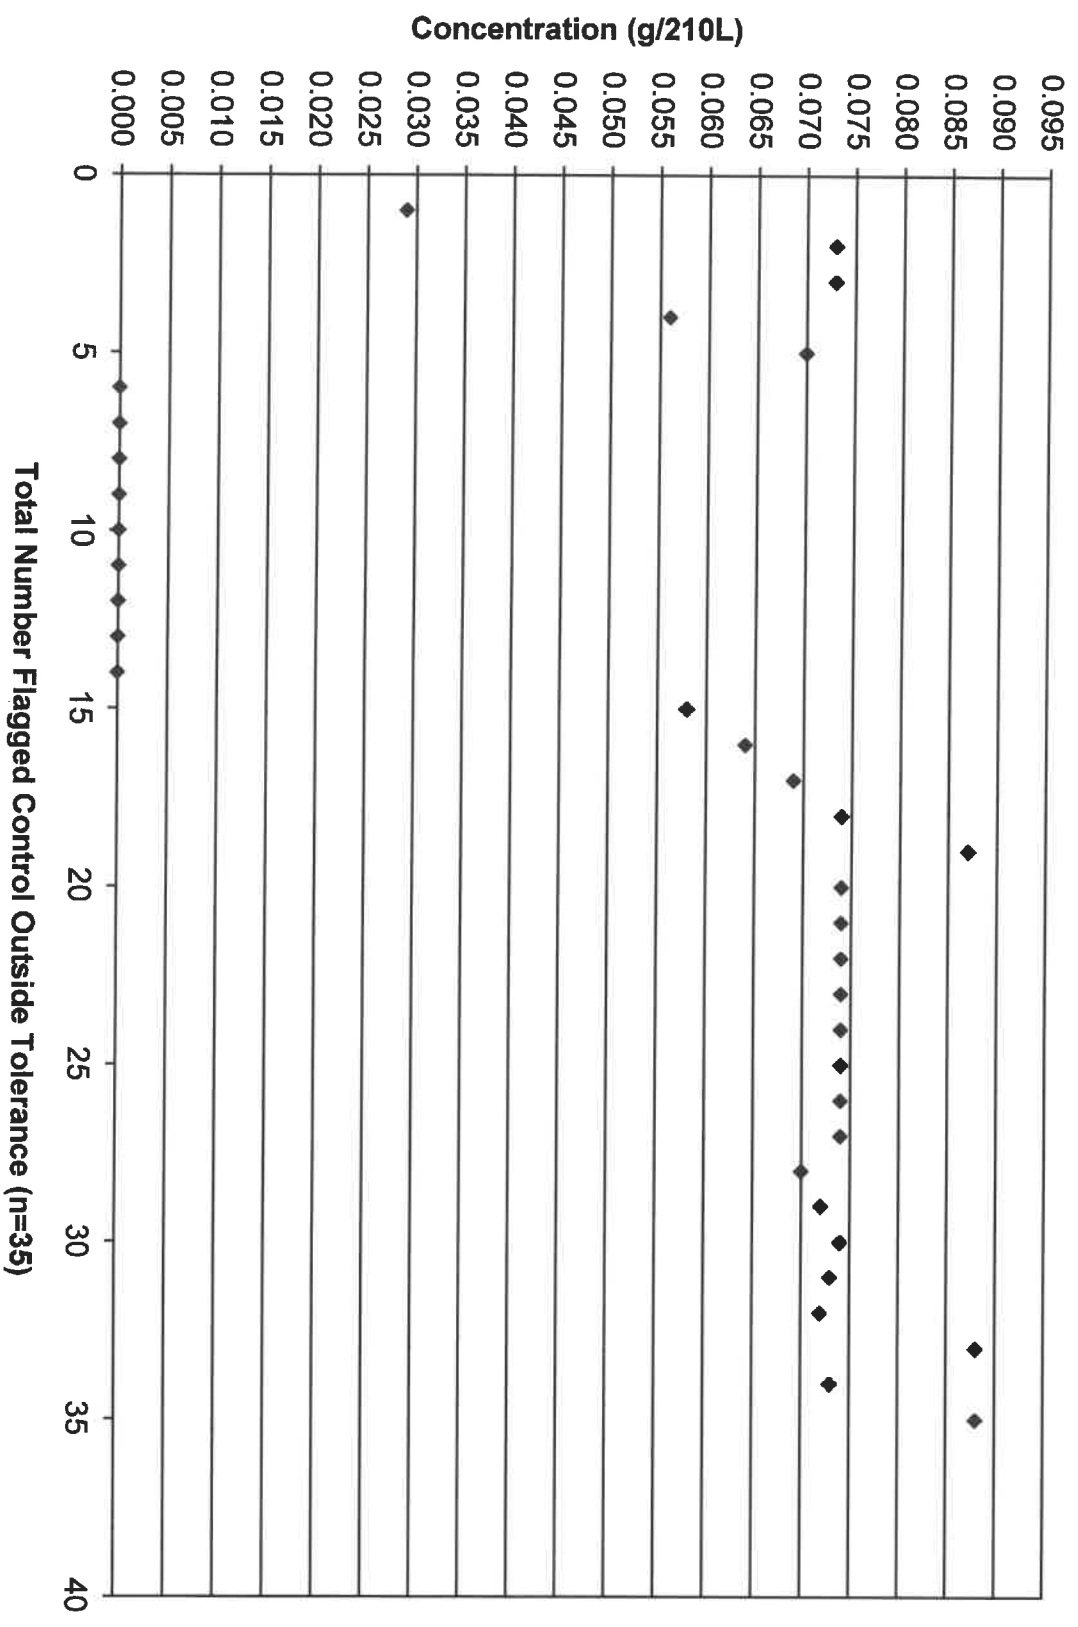

December 2019 Control Tests Chart (All Control Tests)
Includes Control Tests Flagged Control Outside Tolerance (n=35), Interferent Detect (n=4) and RFI Detect (n=1)

December 2019 Control Tests Flagged Interferent Detect

December 2019 Control Tests Flagged Control Outside Tolerance

December 2019 Control Tests Flagged RFI Detect