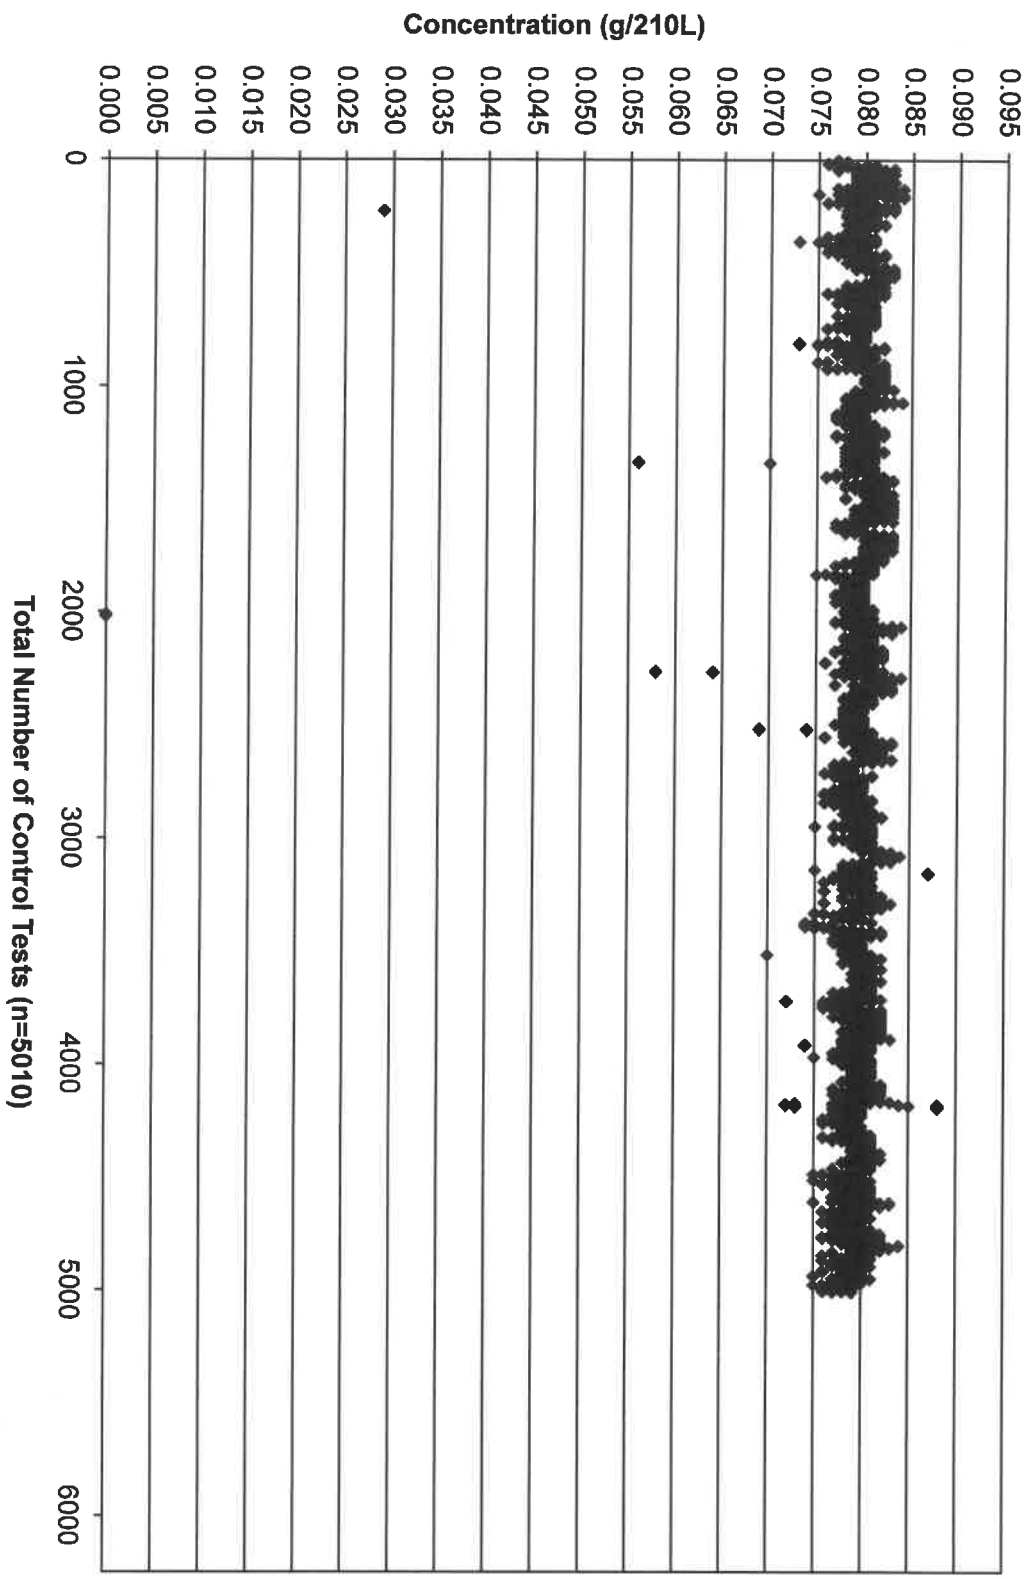

December 2019 Control Tests Chart (All Control Tests)
Includes Control Tests Flagged Control Outside Tolerance (n=35), Interferent Detect (n=4) and RFI Detect (n=1)

December 2019 Control Tests Flagged Interferent Detect

December 2019 Control Tests Flagged Control Outside Tolerance

December 2019 Control Tests Flagged RFI Detect